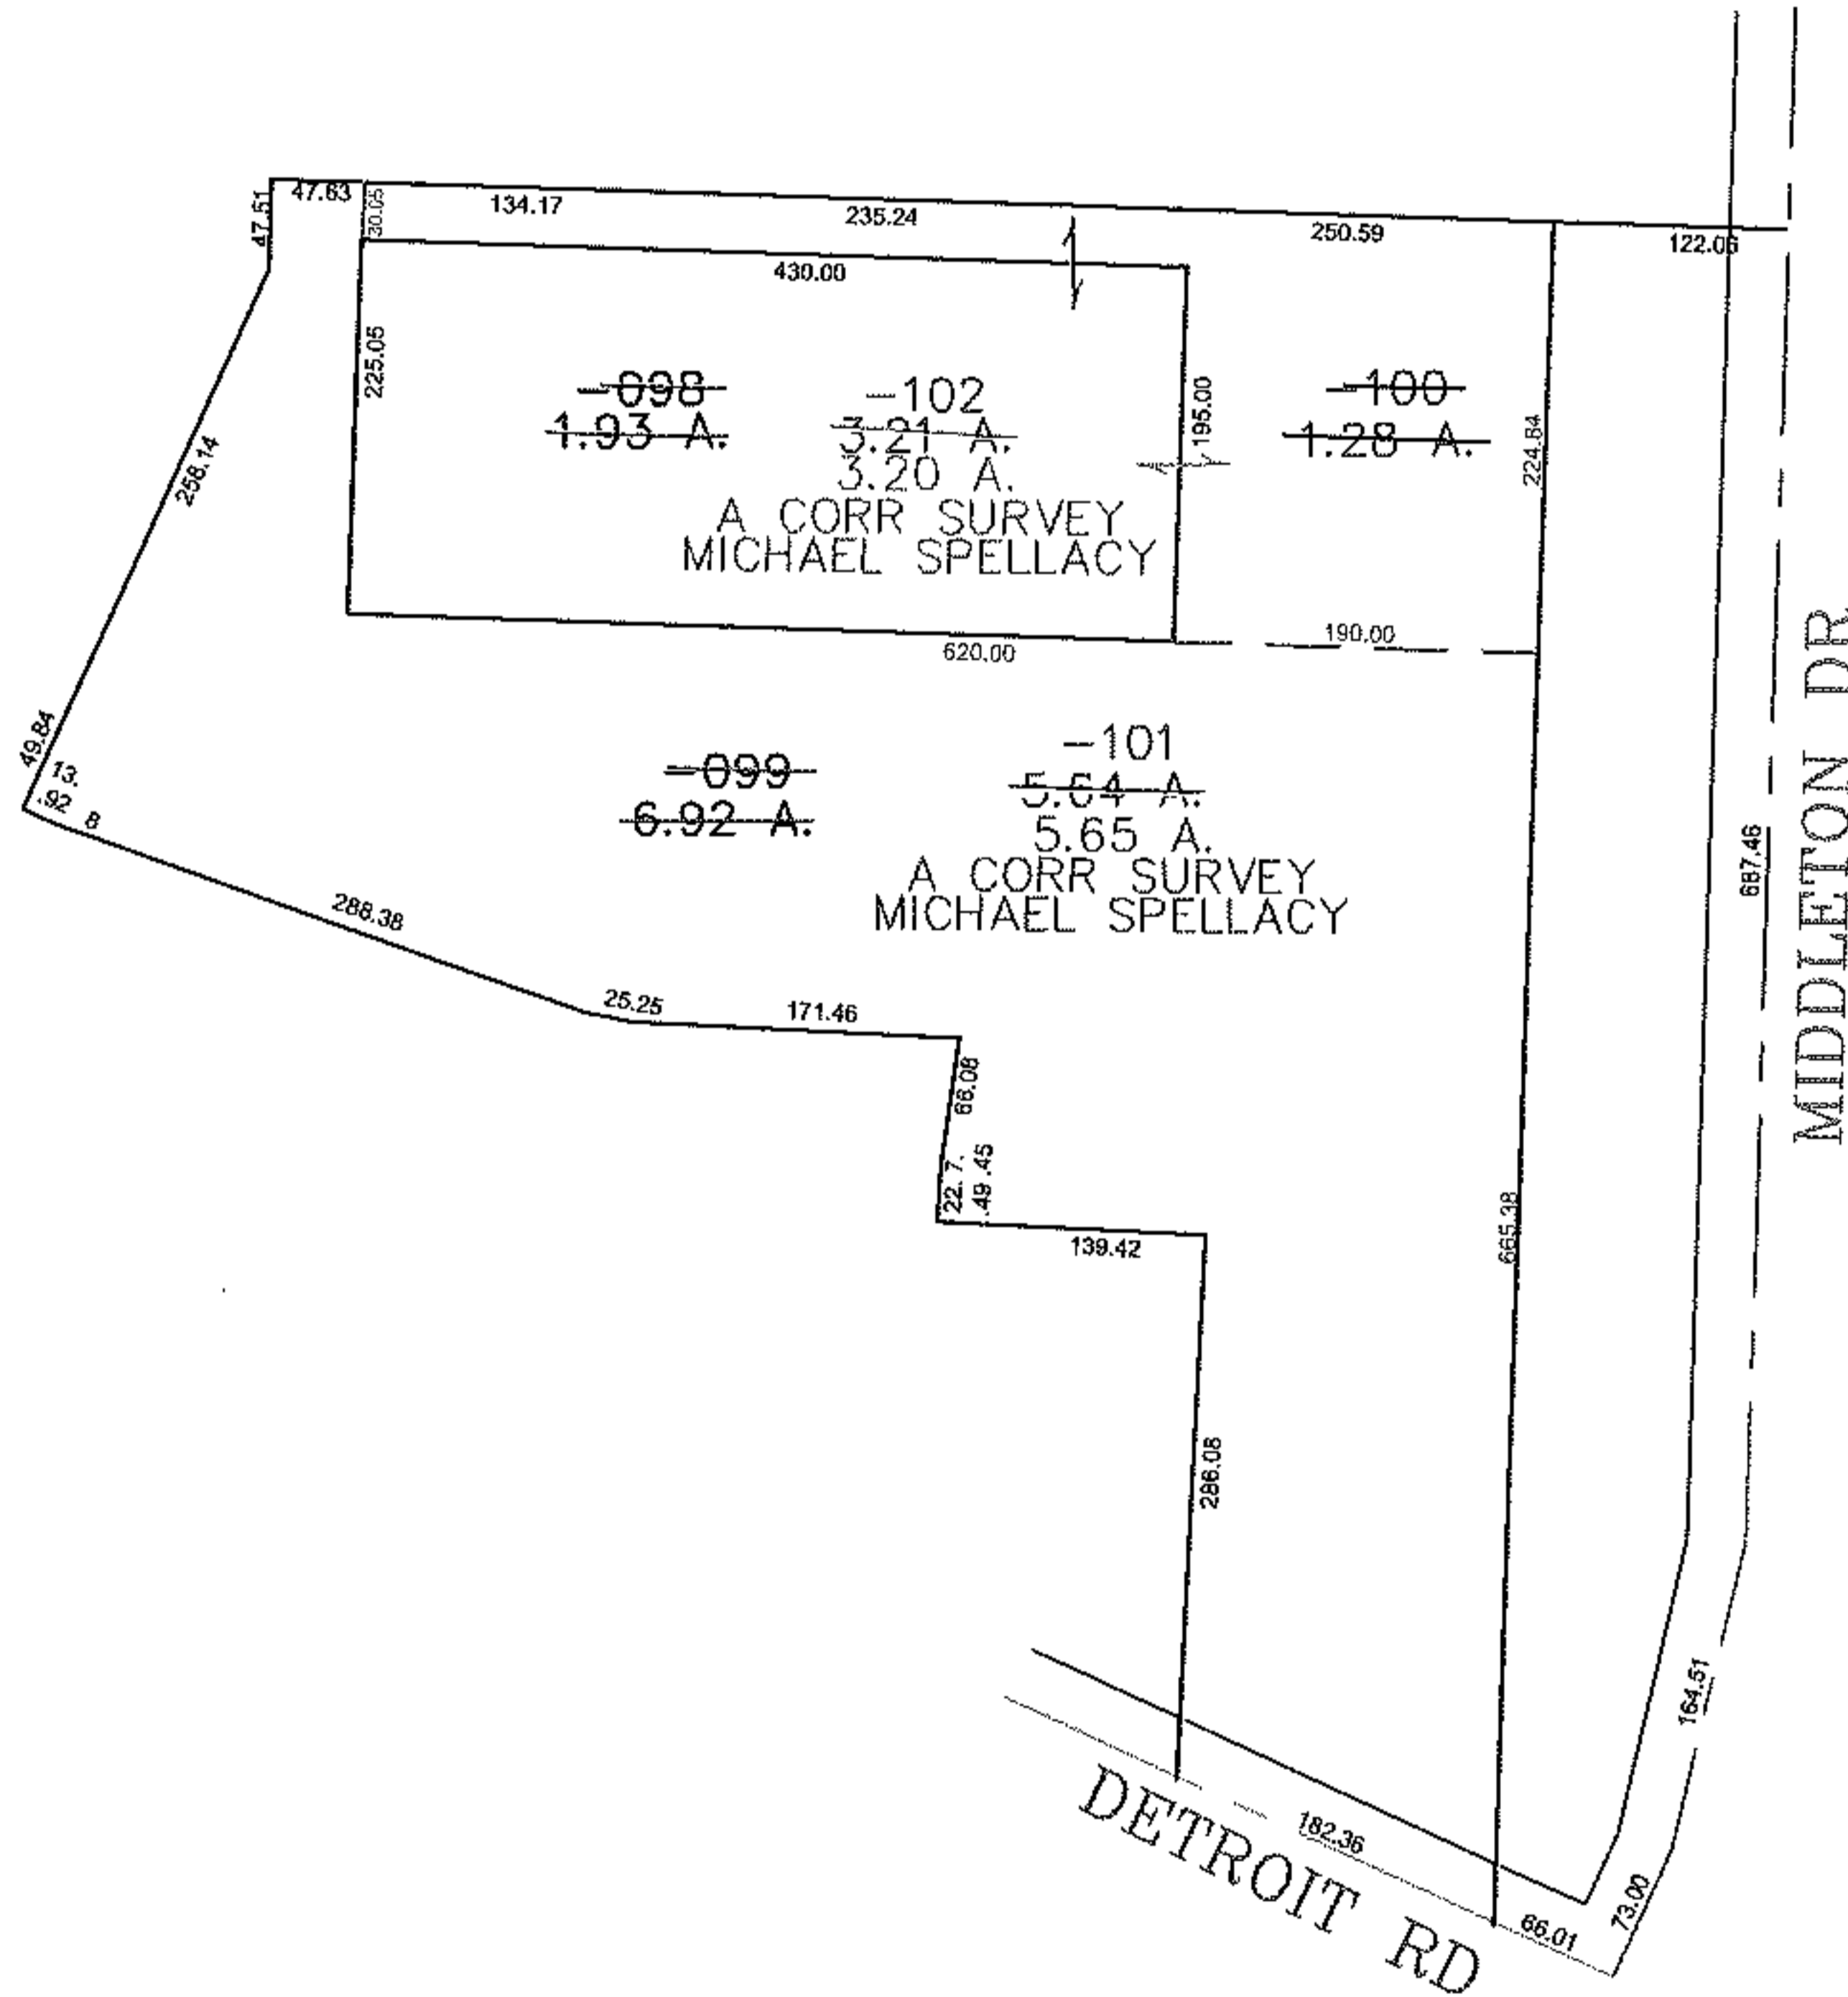

PARENT PARCEL: 04-00-015-103-099, -098

CHILD PARCEL: 04-00-015-103-100, -101, -102

STARTING POINT: CENTERLINE OF DETROIT RD & MIDDLETON DR.

13-03179

**SPLITS/DEEDS PROCESSED**  
 LORAIN COUNTY TAX MAP DEPARTMENT  
 226 MIDDLE AVE. ELYRIA, OHIO

SURVEYED BY: MICHAEL SPELLACY  
 CLOSURE: 0.00 : 10.000  
 MAP PAGE(S): 04-00-015-D  
 APPROVED BY: JAH DATE: 8/20/2013  
 SCALE: 1" = 200 PRIOR INSTRUMENT: 20130460085