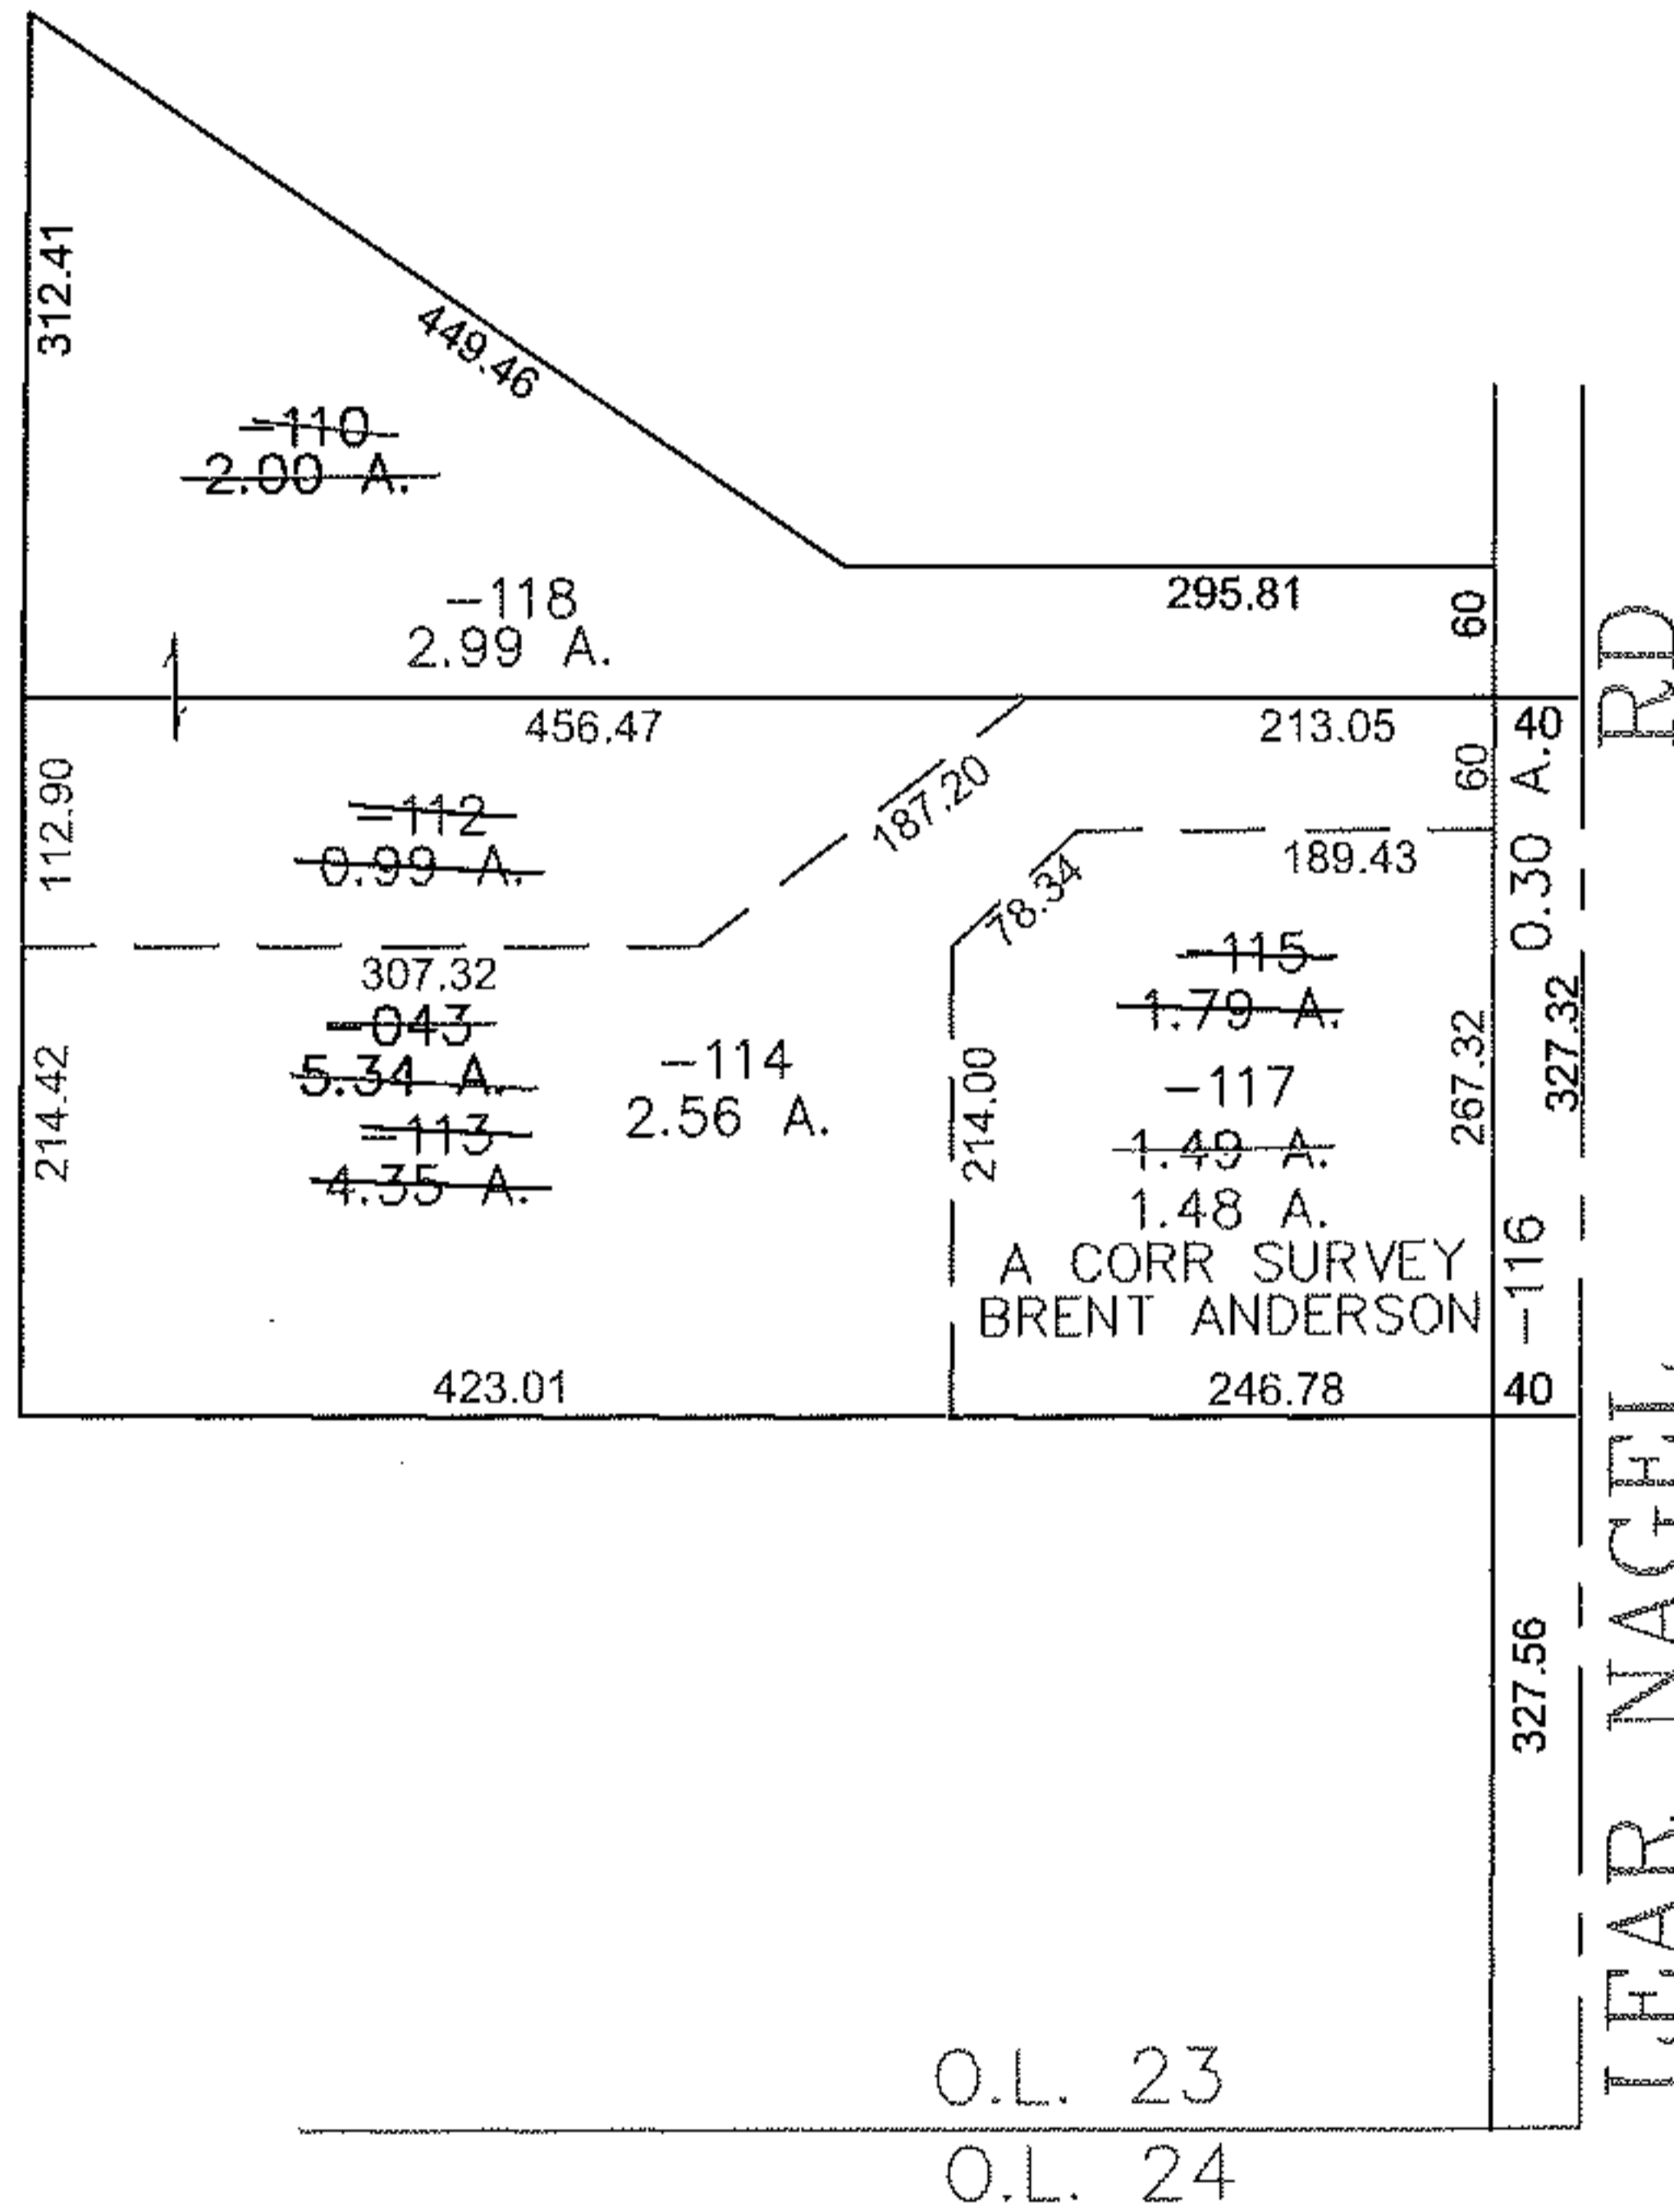

PARENT PARCEL: 04-00-023-110-043, -110

CHILD PARCEL: 04-00-023-110-112 THRU -118

STARTING POINT: CERENTERLINE OF LEAR NAGEL RD & O.L. 23

13-03175

**SPLITS/DEEDS PROCESSED**  
LORAIN COUNTY TAX MAP DEPARTMENT  
226 MIDDLE AVE. ELYRIA, OHIO

SURVEYED BY: BRENT ANDERSON  
CLOSURE: 0.00 : 10,000  
MAP PAGE(S): 04-00-023-H  
APPROVED BY: JAH DATE: 8-12-2013  
SCALE: 1" = 200 PRIOR INSTRUMENT: 20130450851