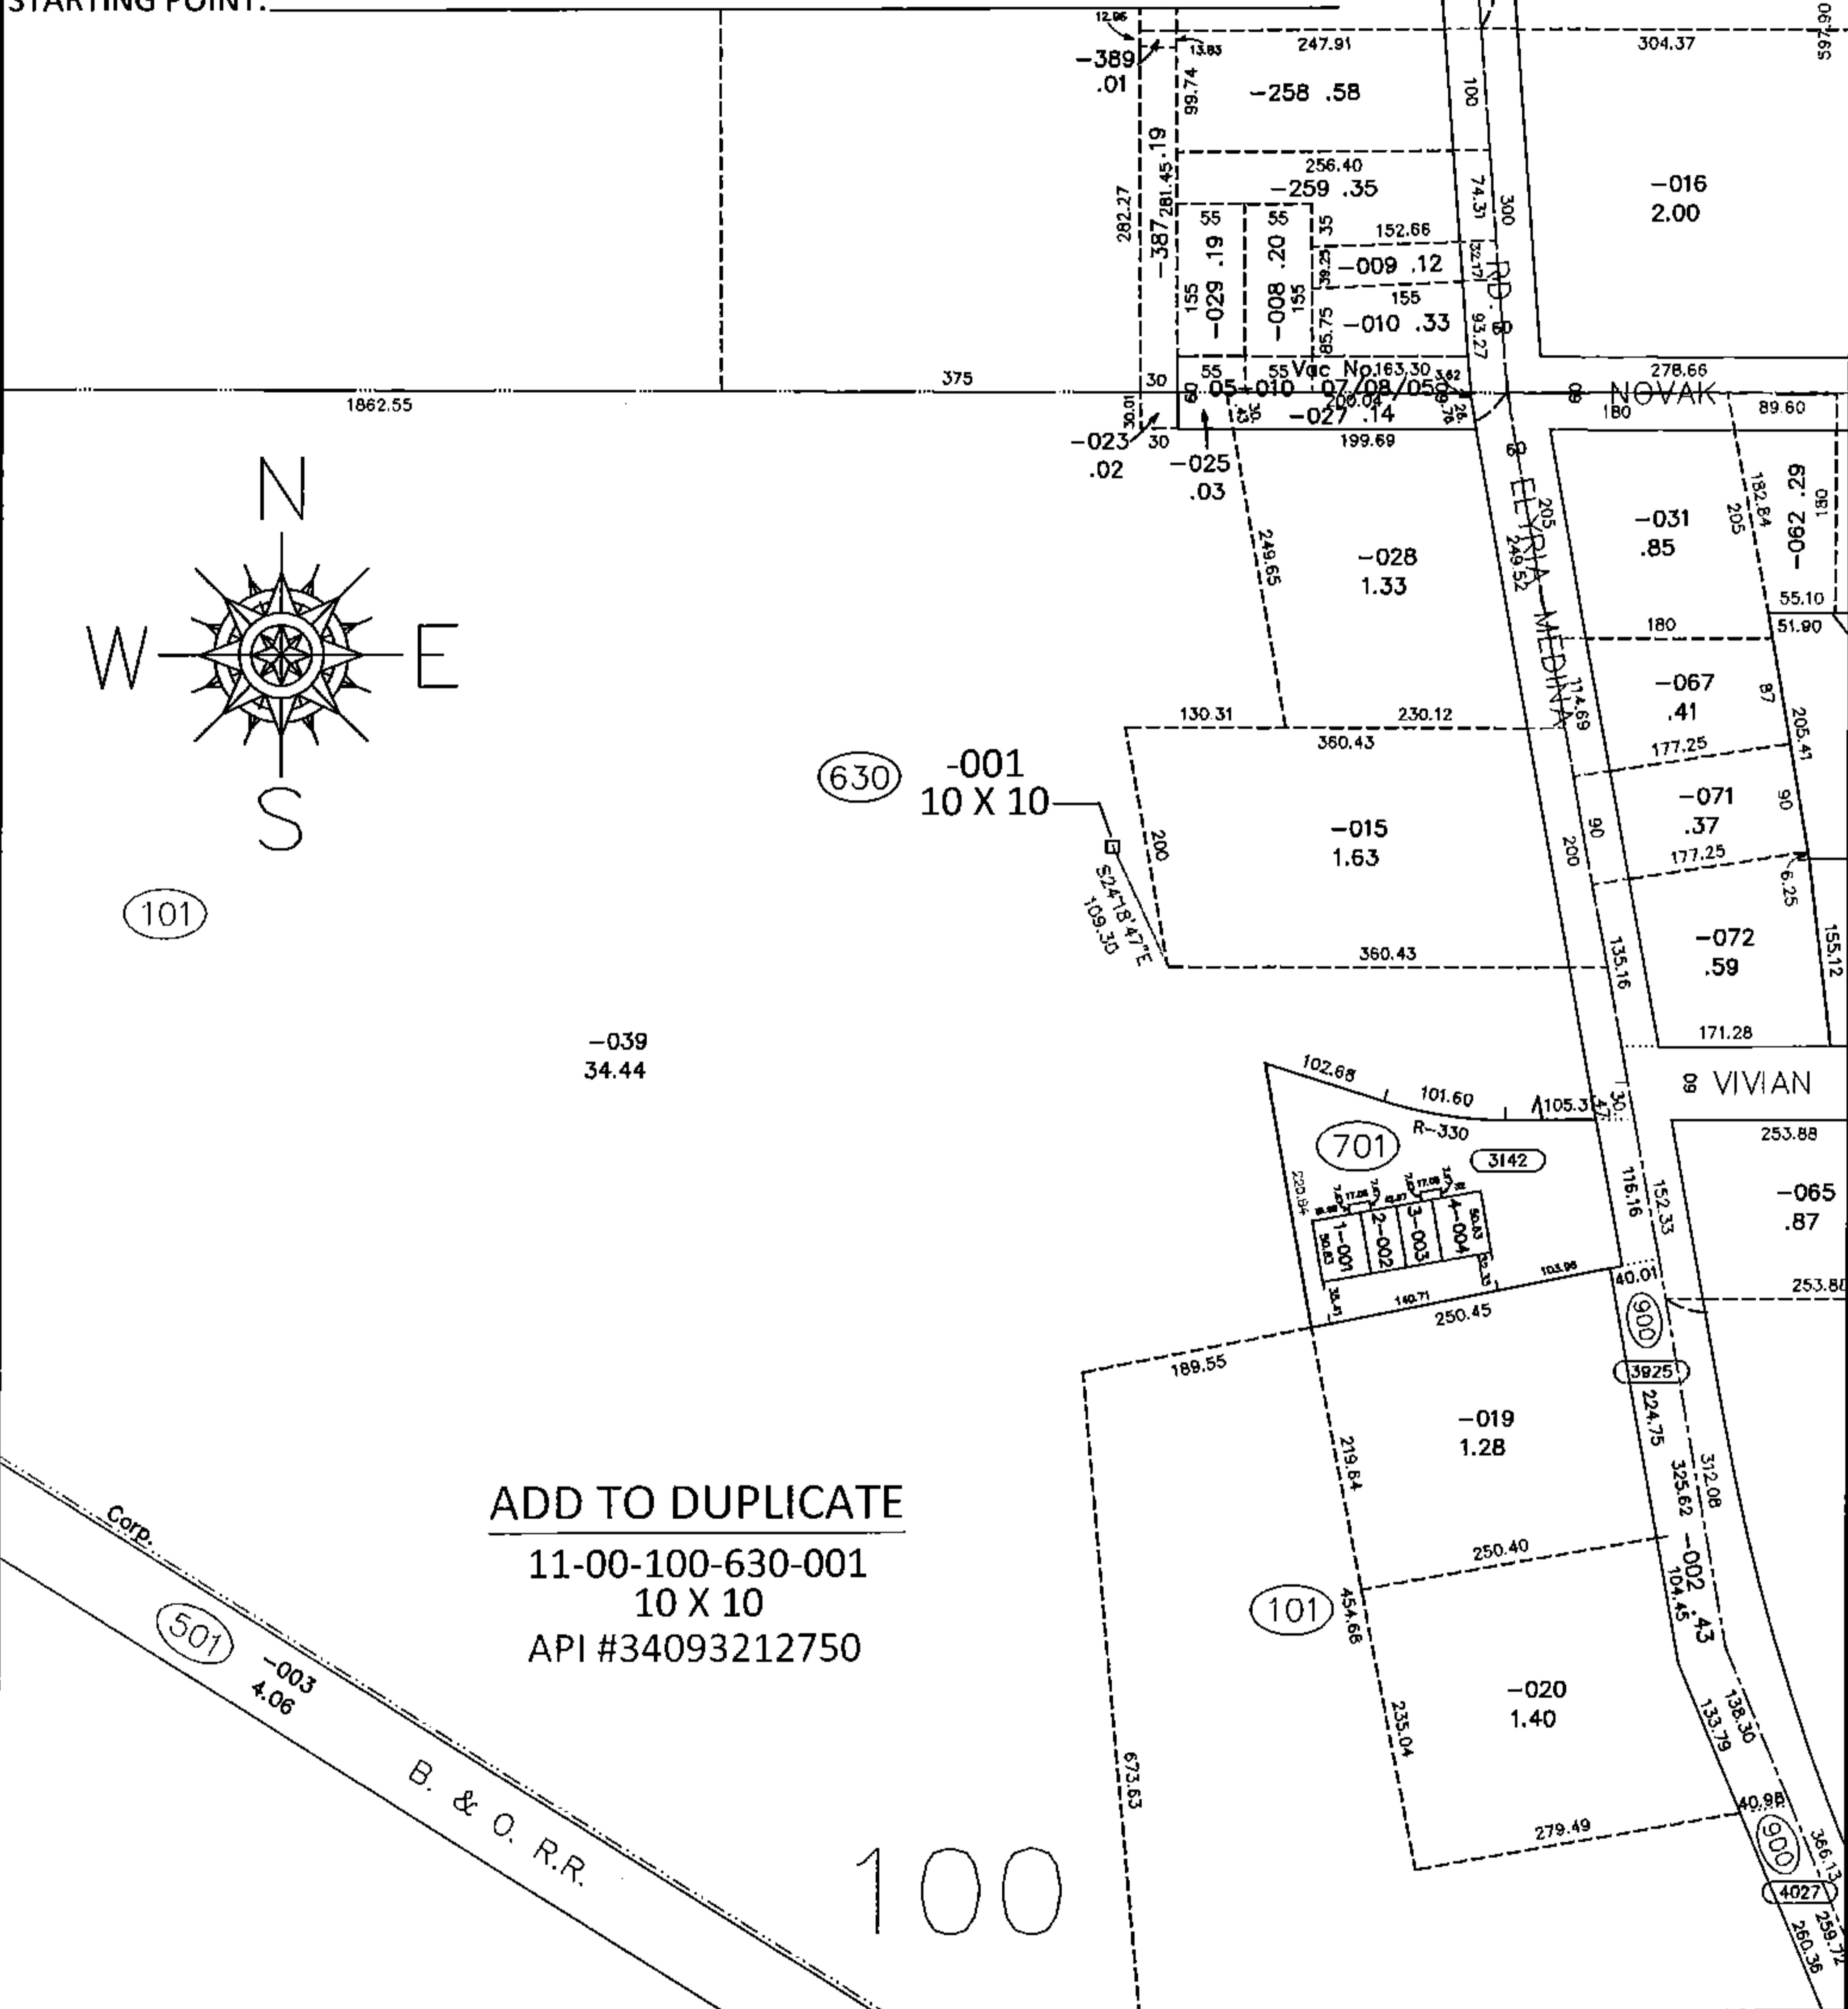

PARENT PARCEL: 11-00-100-101-039

CHILD PARCEL: 11-00-100-630-001

STARTING POINT:

15-03169-A

ADD TO DUPLICATE
 11-00-100-630-001
 10 X 10
 API #34093212750

100

SPLITS/DEEDS PROCESSED
 LORAIN COUNTY TAX MAP DEPARTMENT
 226 MIDDLE AVE. ELYRIA, OHIO

SURVEYED BY: N/A
 CLOSURE: N/A
 MAP PAGE(S): 11-00-100-B
 APPROVED BY: RRM DATE: 5-5-15
 SCALE: 1"= 200 PRIOR INST.: