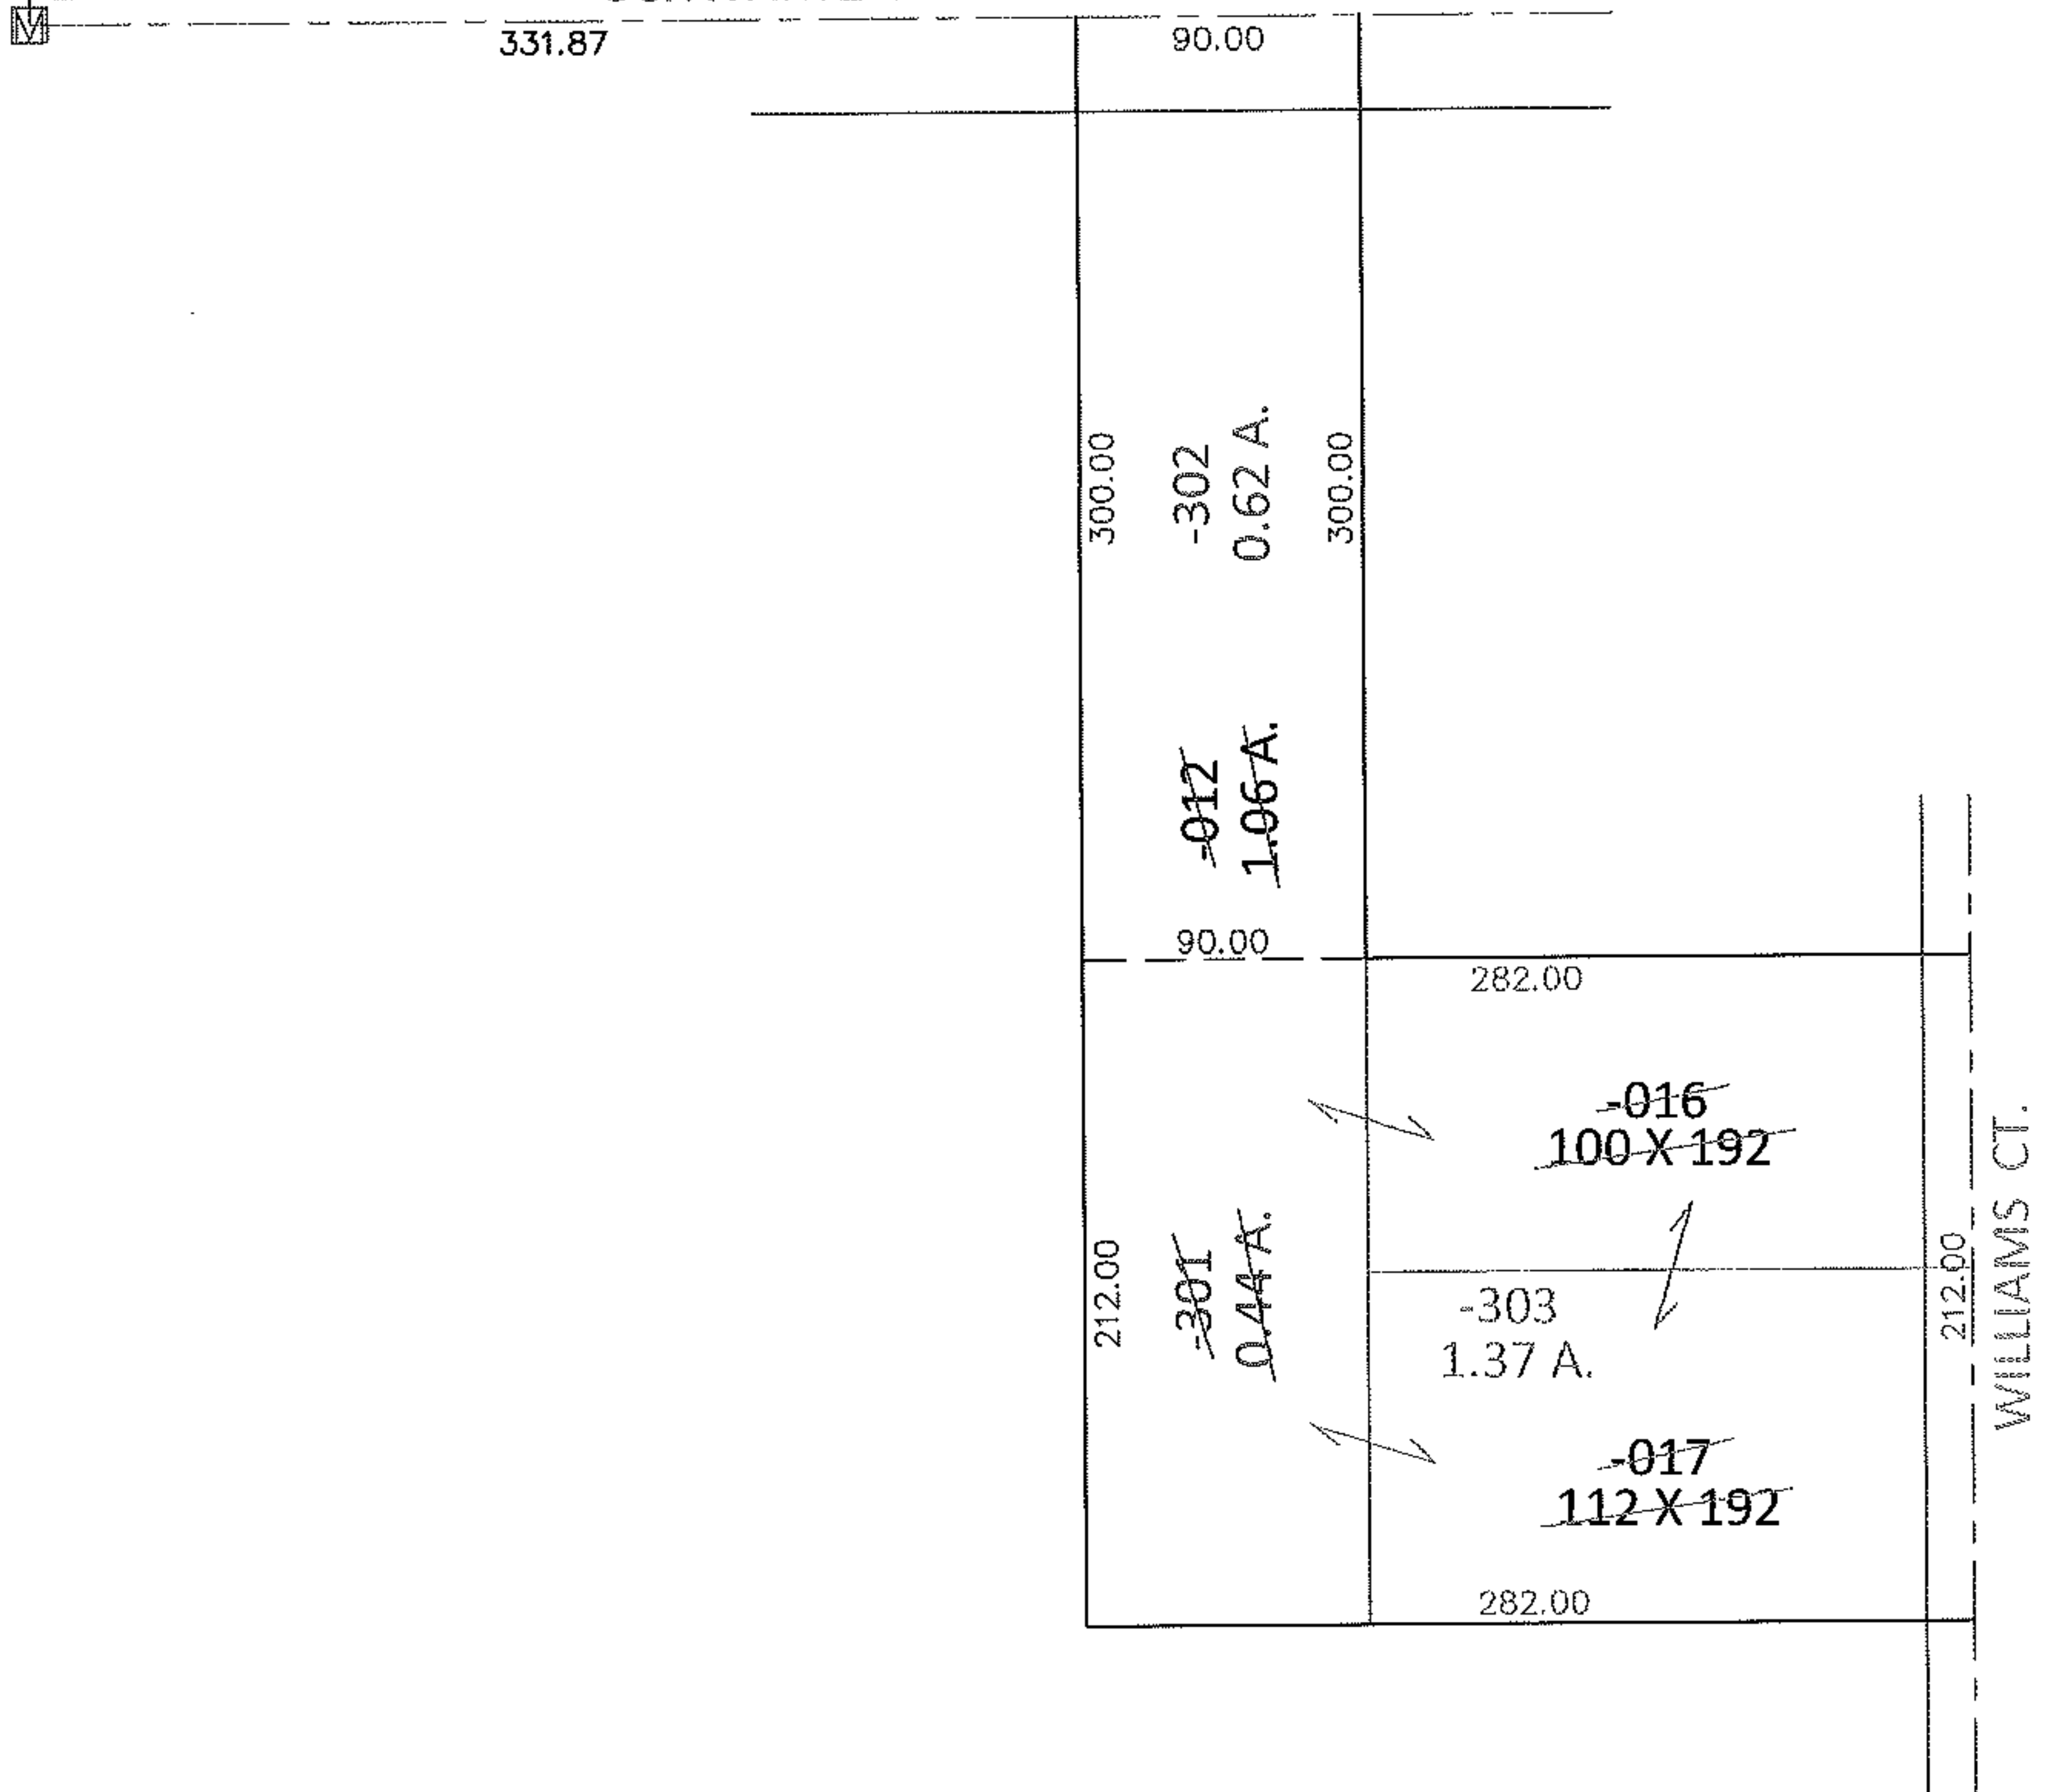

PARENT PARCEL: 04-00-026-109-012, -016, -017

CHILD PARCEL: 04-00-026-109-301 THRU -303

13-03168

STARTING POINT: AT A MON BOX AT THE INTERSECTION OF C/L OF POTTERSTONE WAY AND C/L OF SCHWARTZ RD.

POTTERSTONE WAY

SCHWARTZ RD.

SPLITS/DEEDS PROCESSED

LORAIN COUNTY TAX MAP DEPARTMENT
226 MIDDLE AVE. ELYRIA, OHIO

SURVEYED BY: ERIC W. SHORT

CLOSURE: .01:10,000

MAP PAGE(S): 4-00-026-F

APPROVED BY: RRM DATE: 7-31-13

SCALE: 1"= 100 PRIOR INST.: OR 1283/610