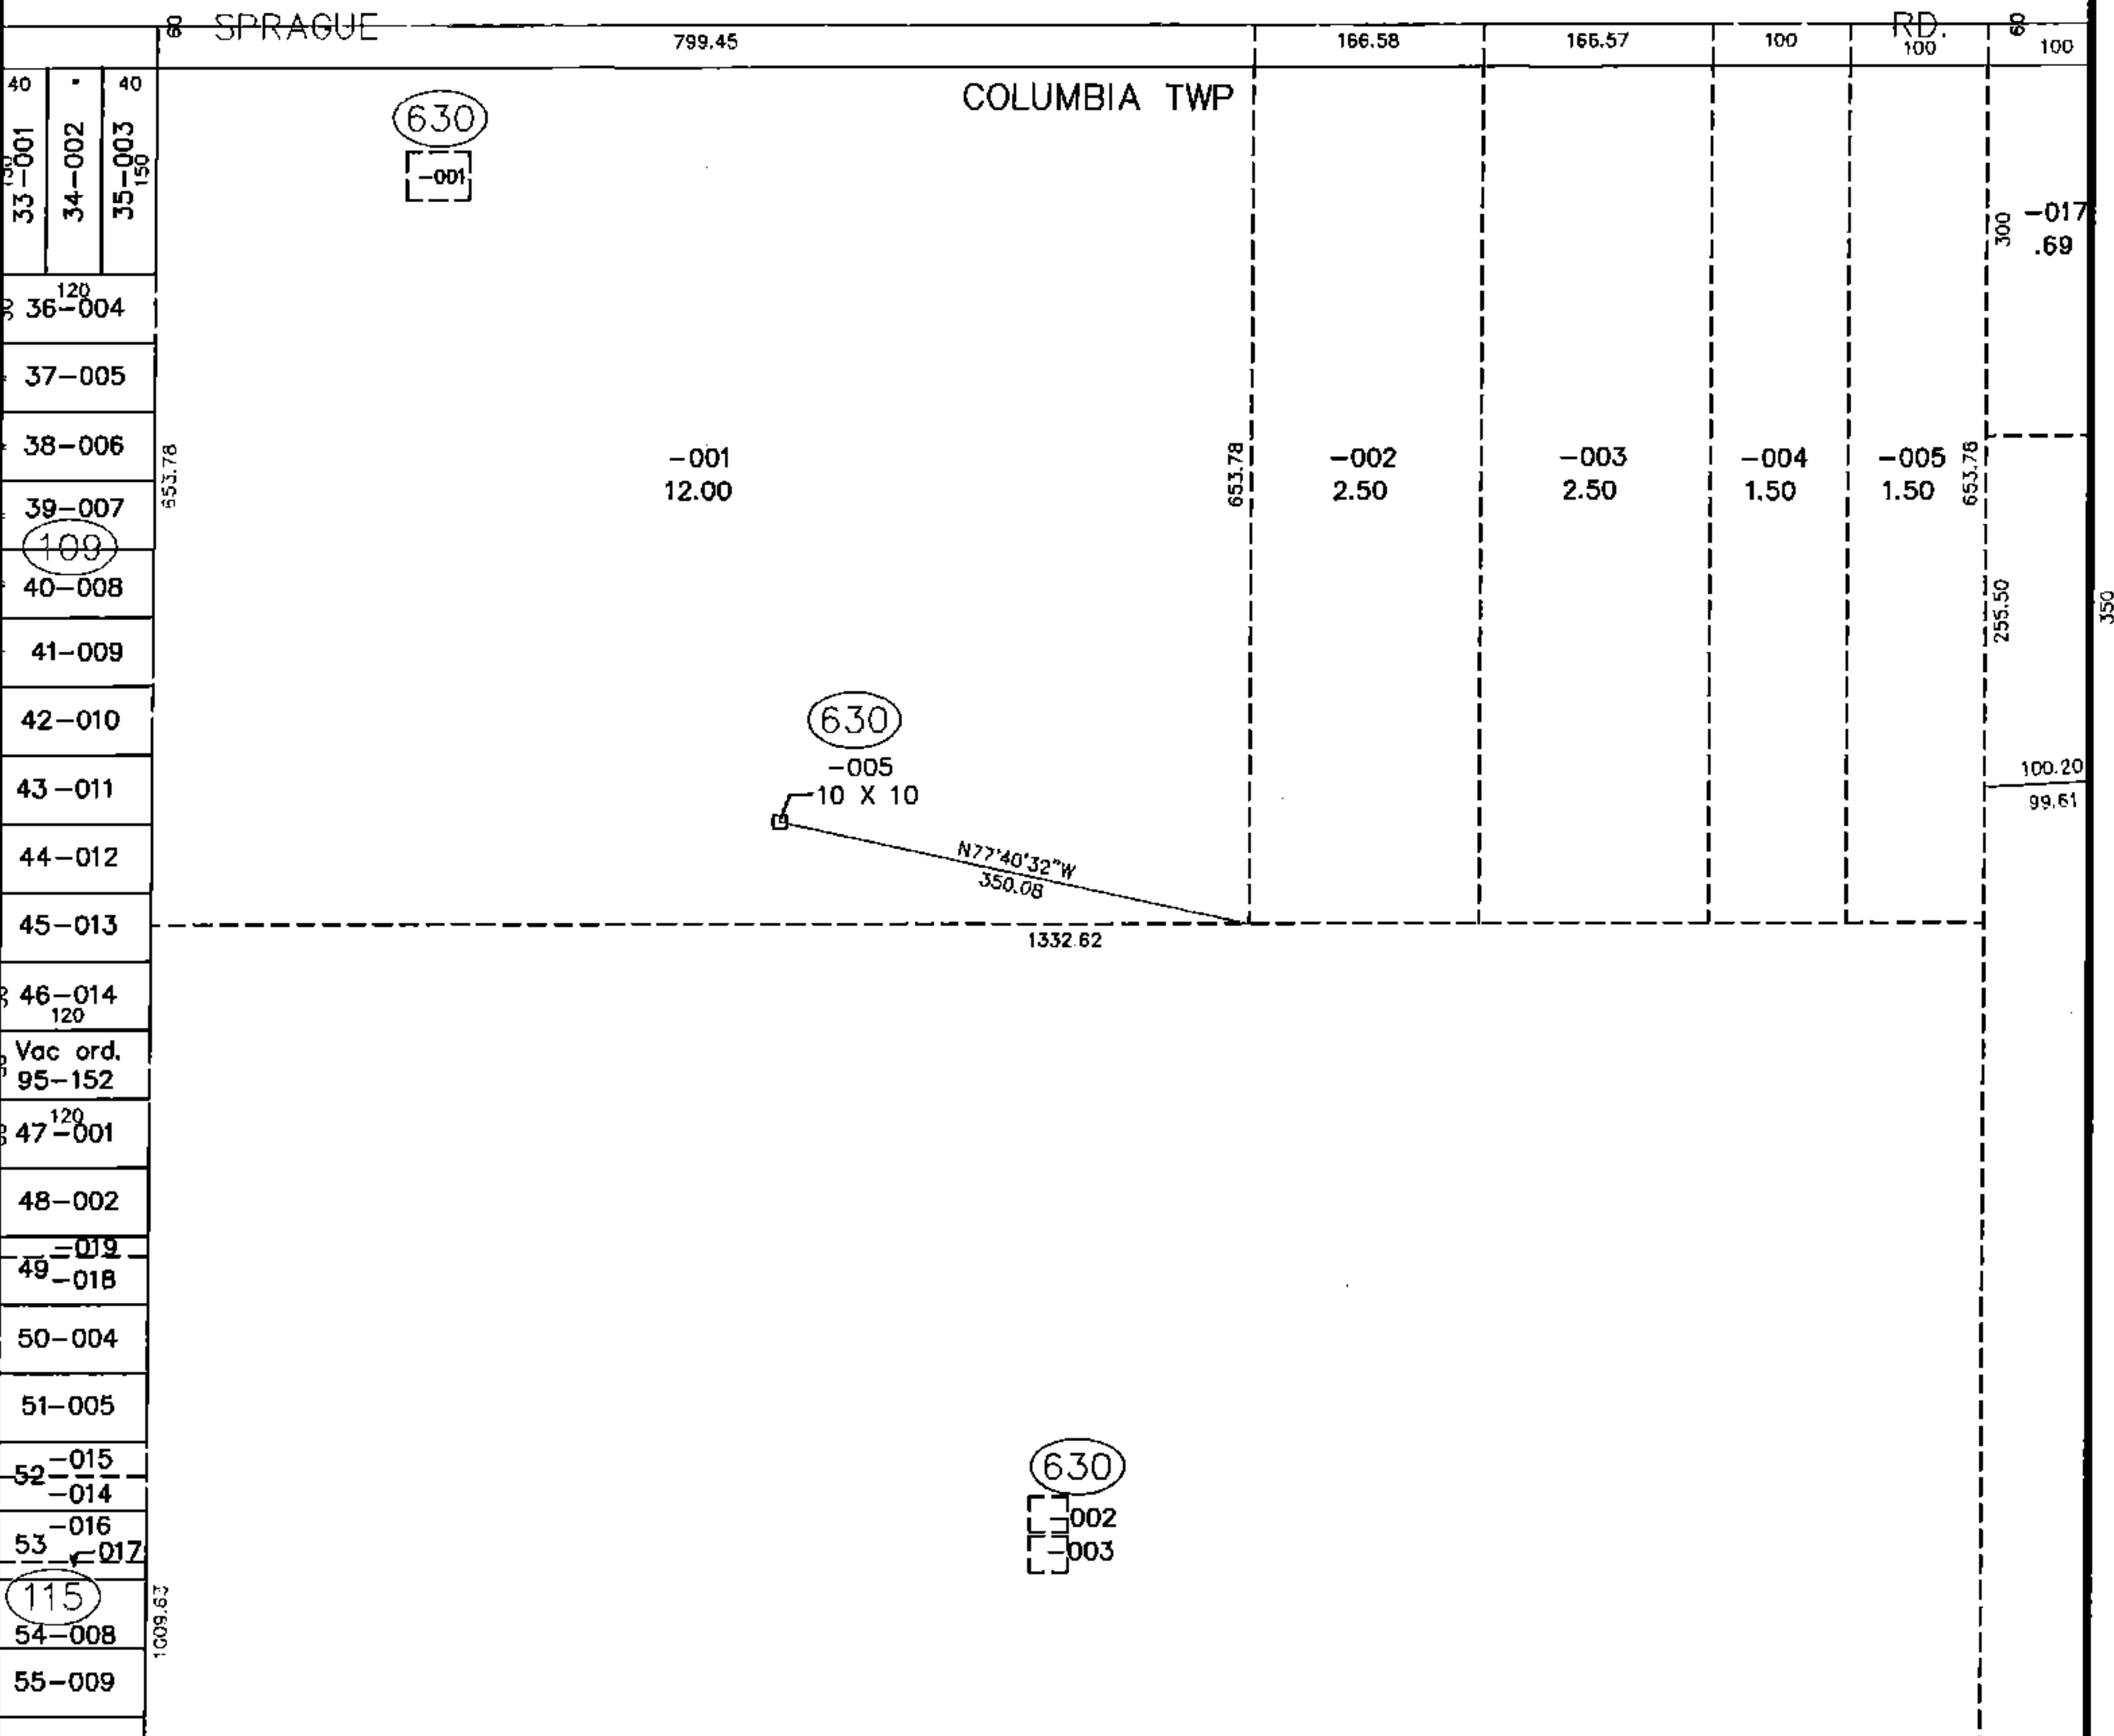

PARENT PARCEL: 12-00-001-000-001

CHILD PARCEL: 12-00-001-630-005

STARTING POINT: XXXXXX

15-03163-A

ADD TO DUPLICATE

12-00-001-630-005  
10 X 10  
API #34093212170

CUYAHOGA CO

SPLITS/DEEDS PROCESSED

LORAIN COUNTY TAX MAP DEPARTMENT  
226 MIDDLE AVE. ELYRIA, OHIO

SURVEYED BY: N/A

CLOSURE: N/A

MAP PAGE(S): 12-00-001-A

APPROVED BY: RRM DATE: 5-1-15

SCALE: 1" = 200 PRIOR INST.: N/A