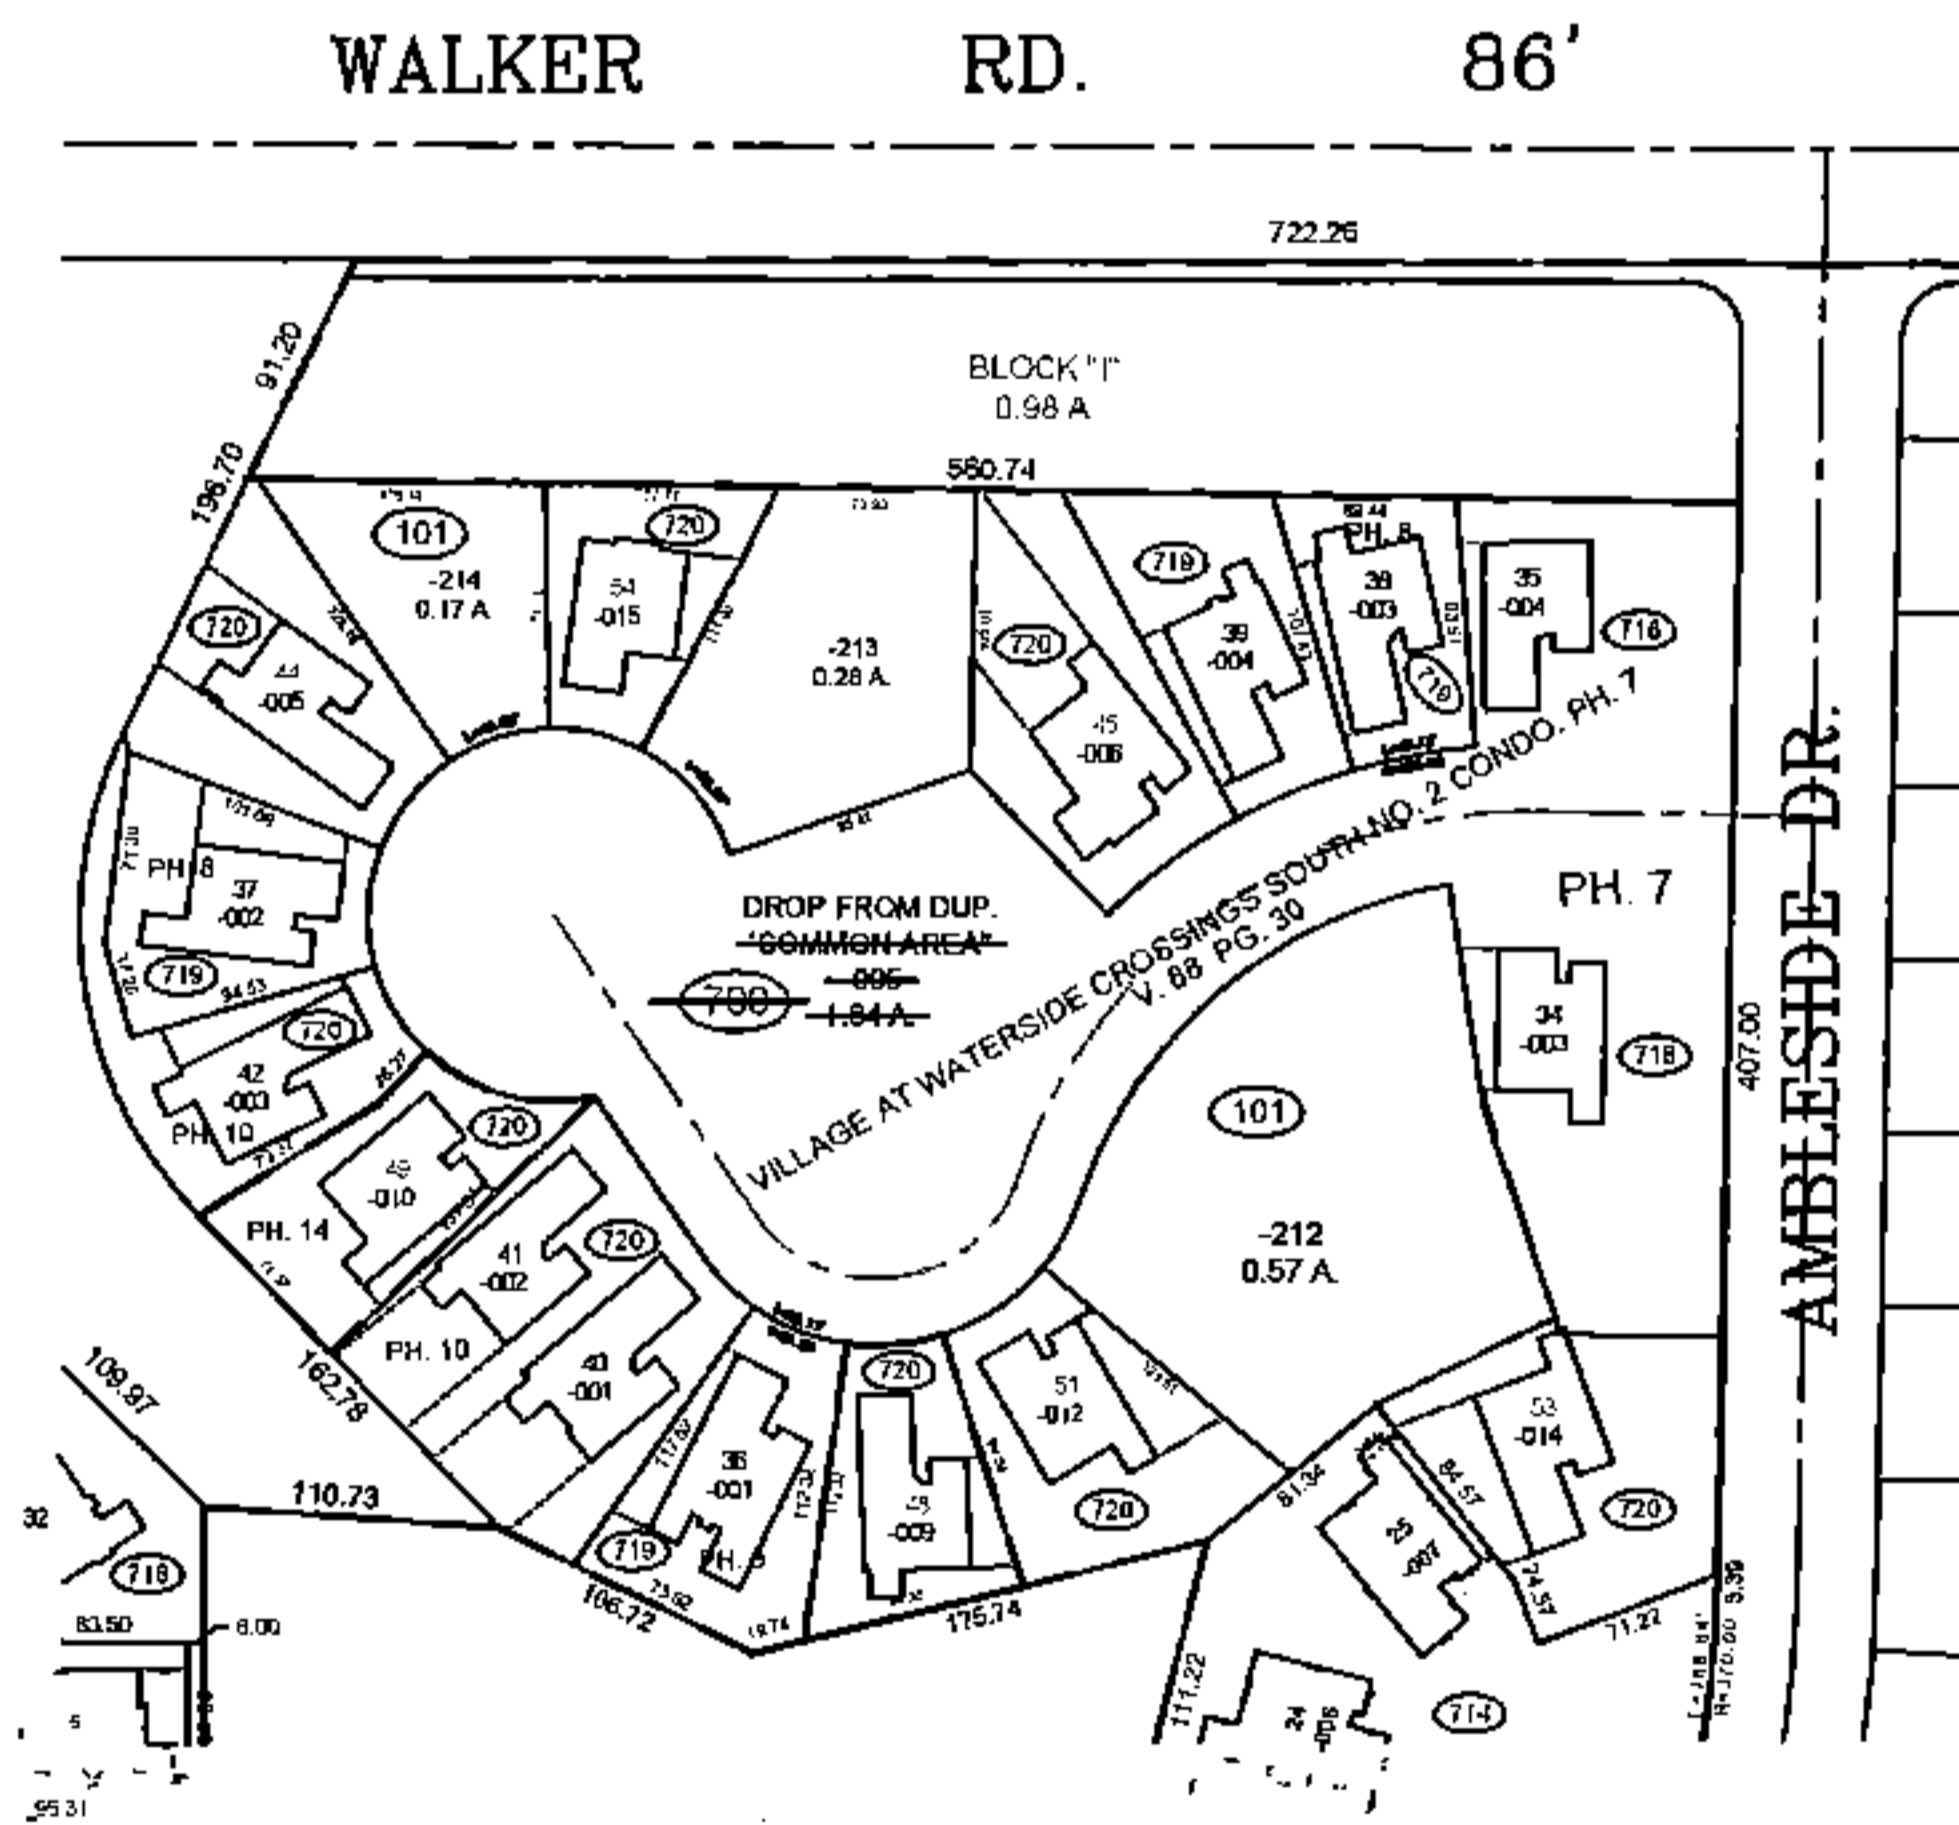

PARENT PARCEL: 04-00-008-700-005

CHILD PARCEL: DROP FROM DUPLICATE

STARTING POINT: COMMON AREA

15-03162-D

# DROP FROM DUPLICATE

## COMMON AREA

04-00-008-700-005

1.84 A.

### SPLITS/DEEDS PROCESSED

LORAIN COUNTY TAX MAP DEPARTMENT  
226 MIDDLE AVE. ELYRIA, OHIO

SURVEYED BY: JAMES SAYLER

CLOSURE: 0.00 : 10.000

MAP PAGE(S): 04-00-008

APPROVED BY: TJS DATE: 5/1/15

SCALE: 1" = 200' PLATON INSTRUMENT: DV XXXX/XXX