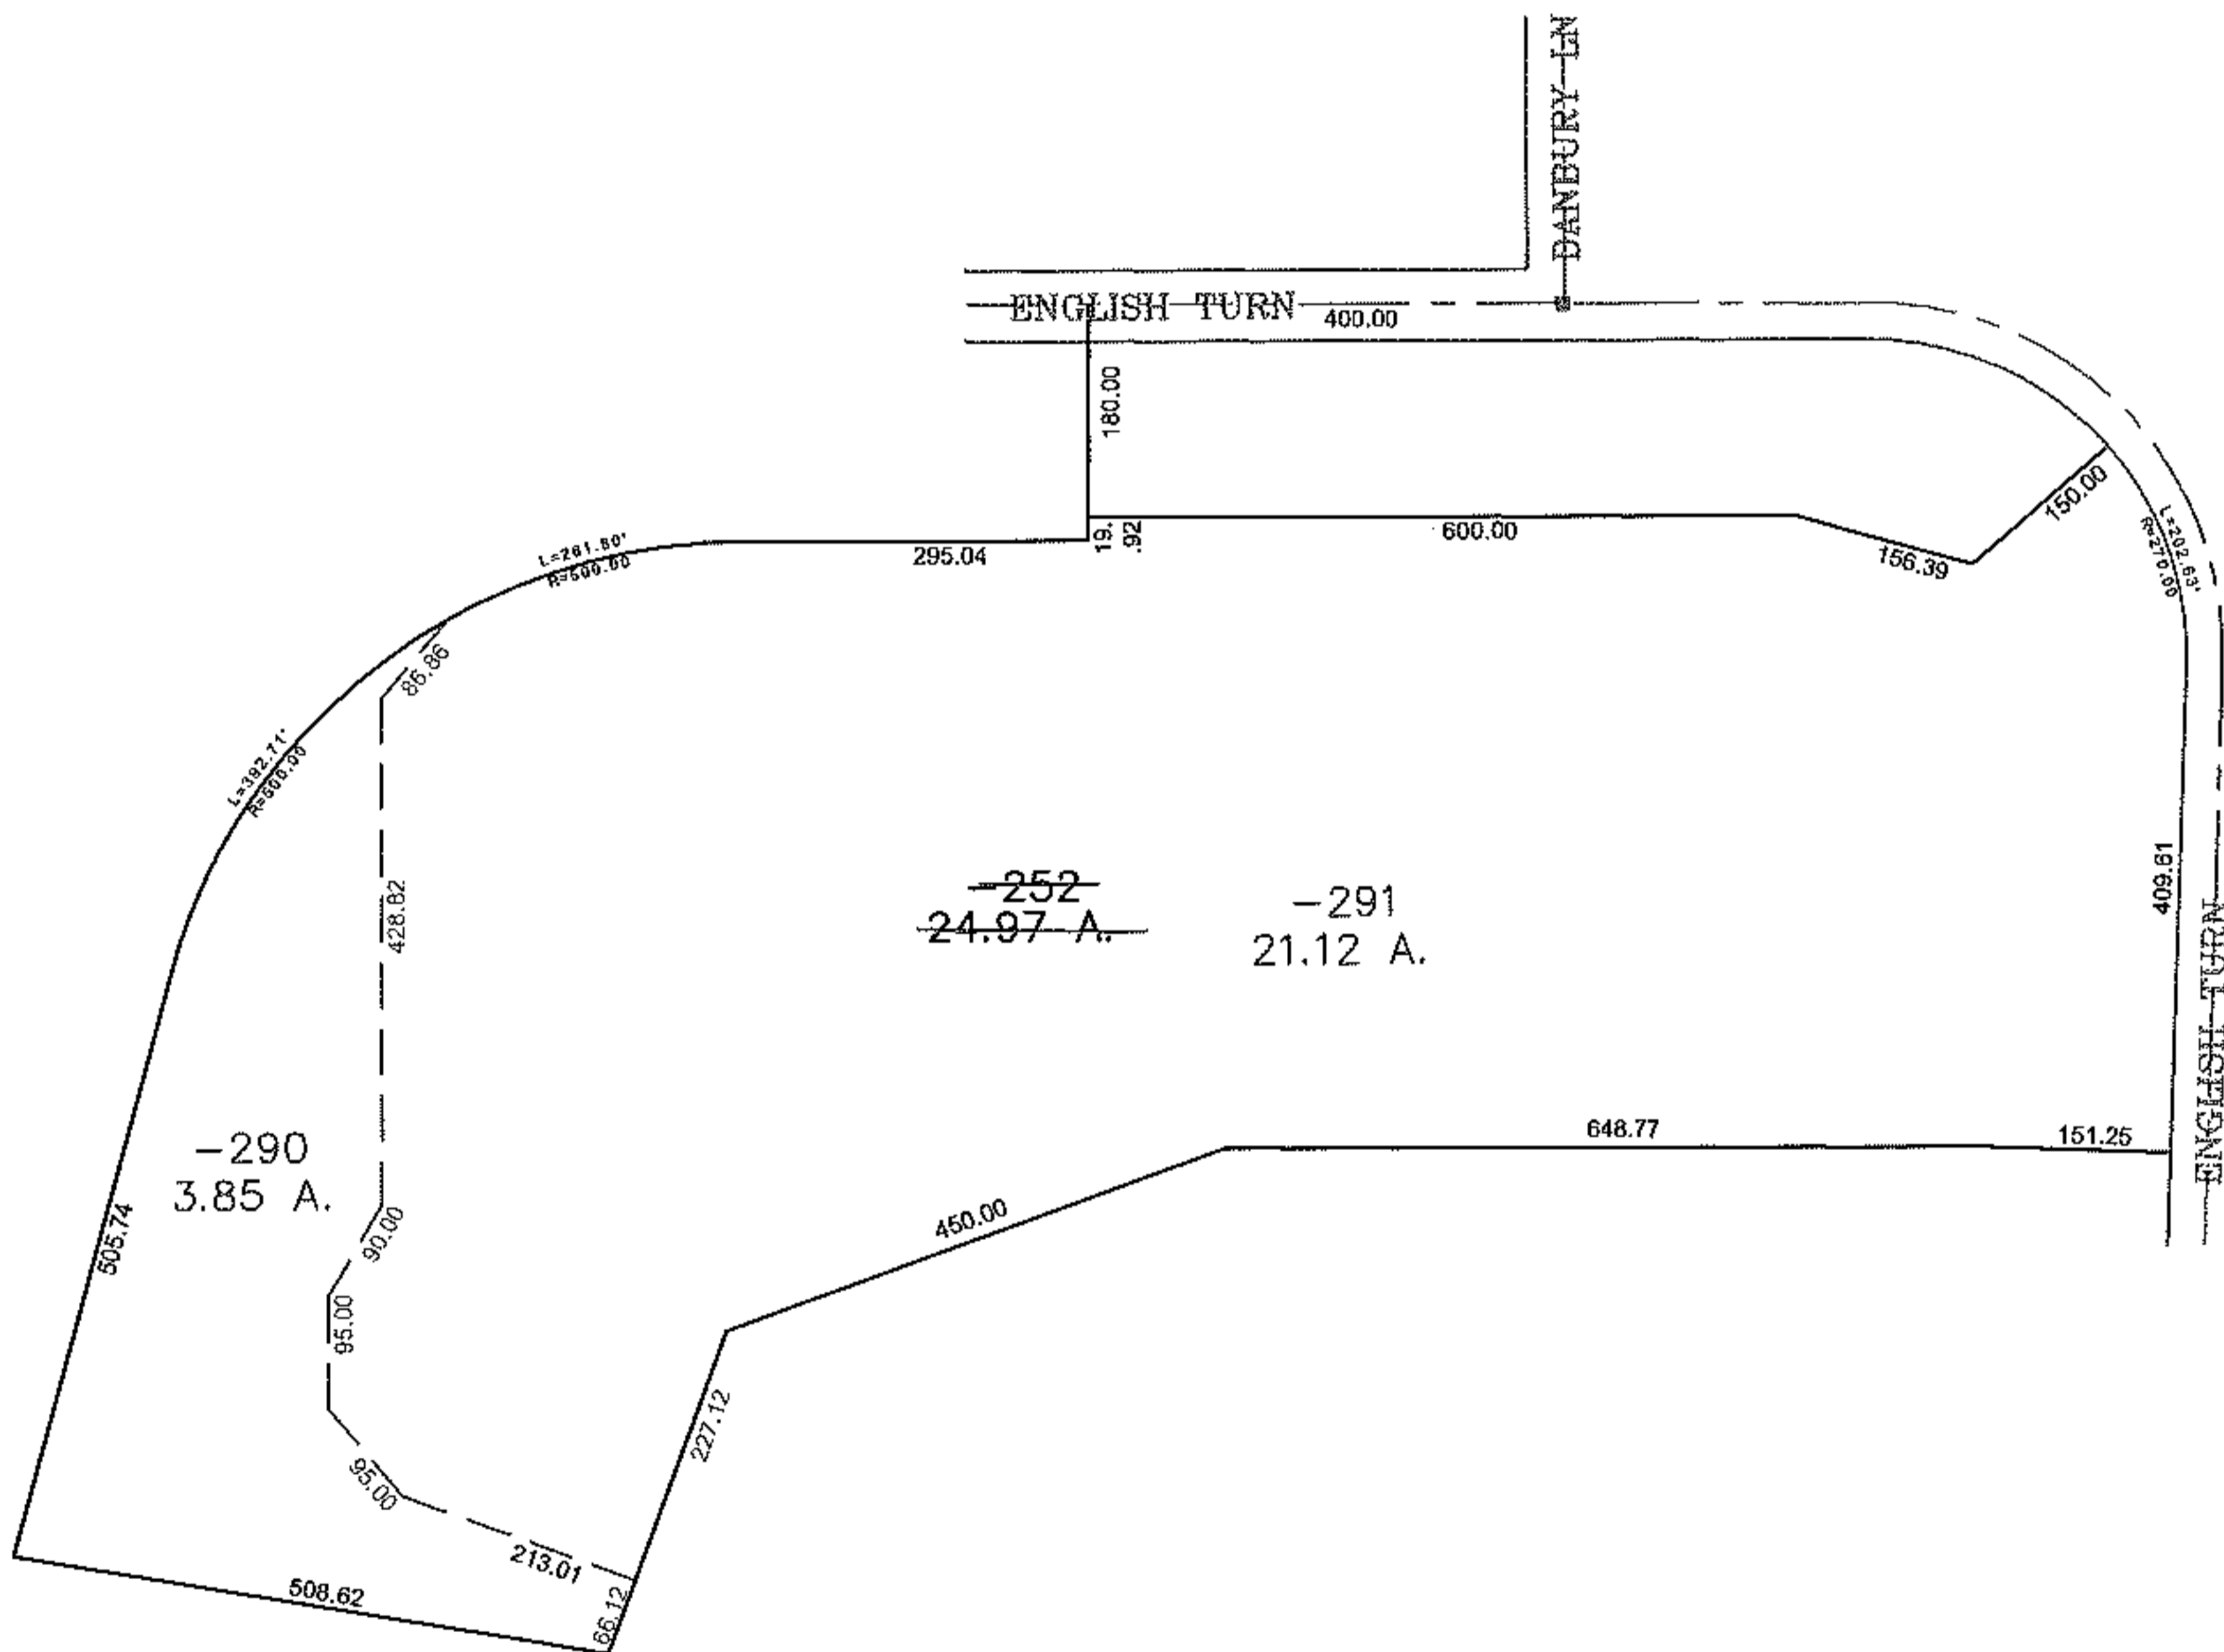

PARENT PARCEL: 04-00-017-103-252

CHILD PARCEL: 04-00-017-103-290, -291

STARTING POINT: CENTERLINE OF DANBURY LN & ENGLISH TURN

13-03160

SPLITS/DEEDS PROCESSED
LORAIN COUNTY TAX MAP DEPARTMENT
226 MIDDLE AVE. ELYRIA, OHIO

SURVEYED BY: JAMES T SAYLER
CLOSURE: 0.00 : 10.000
MAP PAGE(S): 04-00-017-D
APPROVED BY: JAH DATE: 6-26-2013
SCALE: 1" = 300 PRIOR INSTRUMENT: PLVOL 92/27