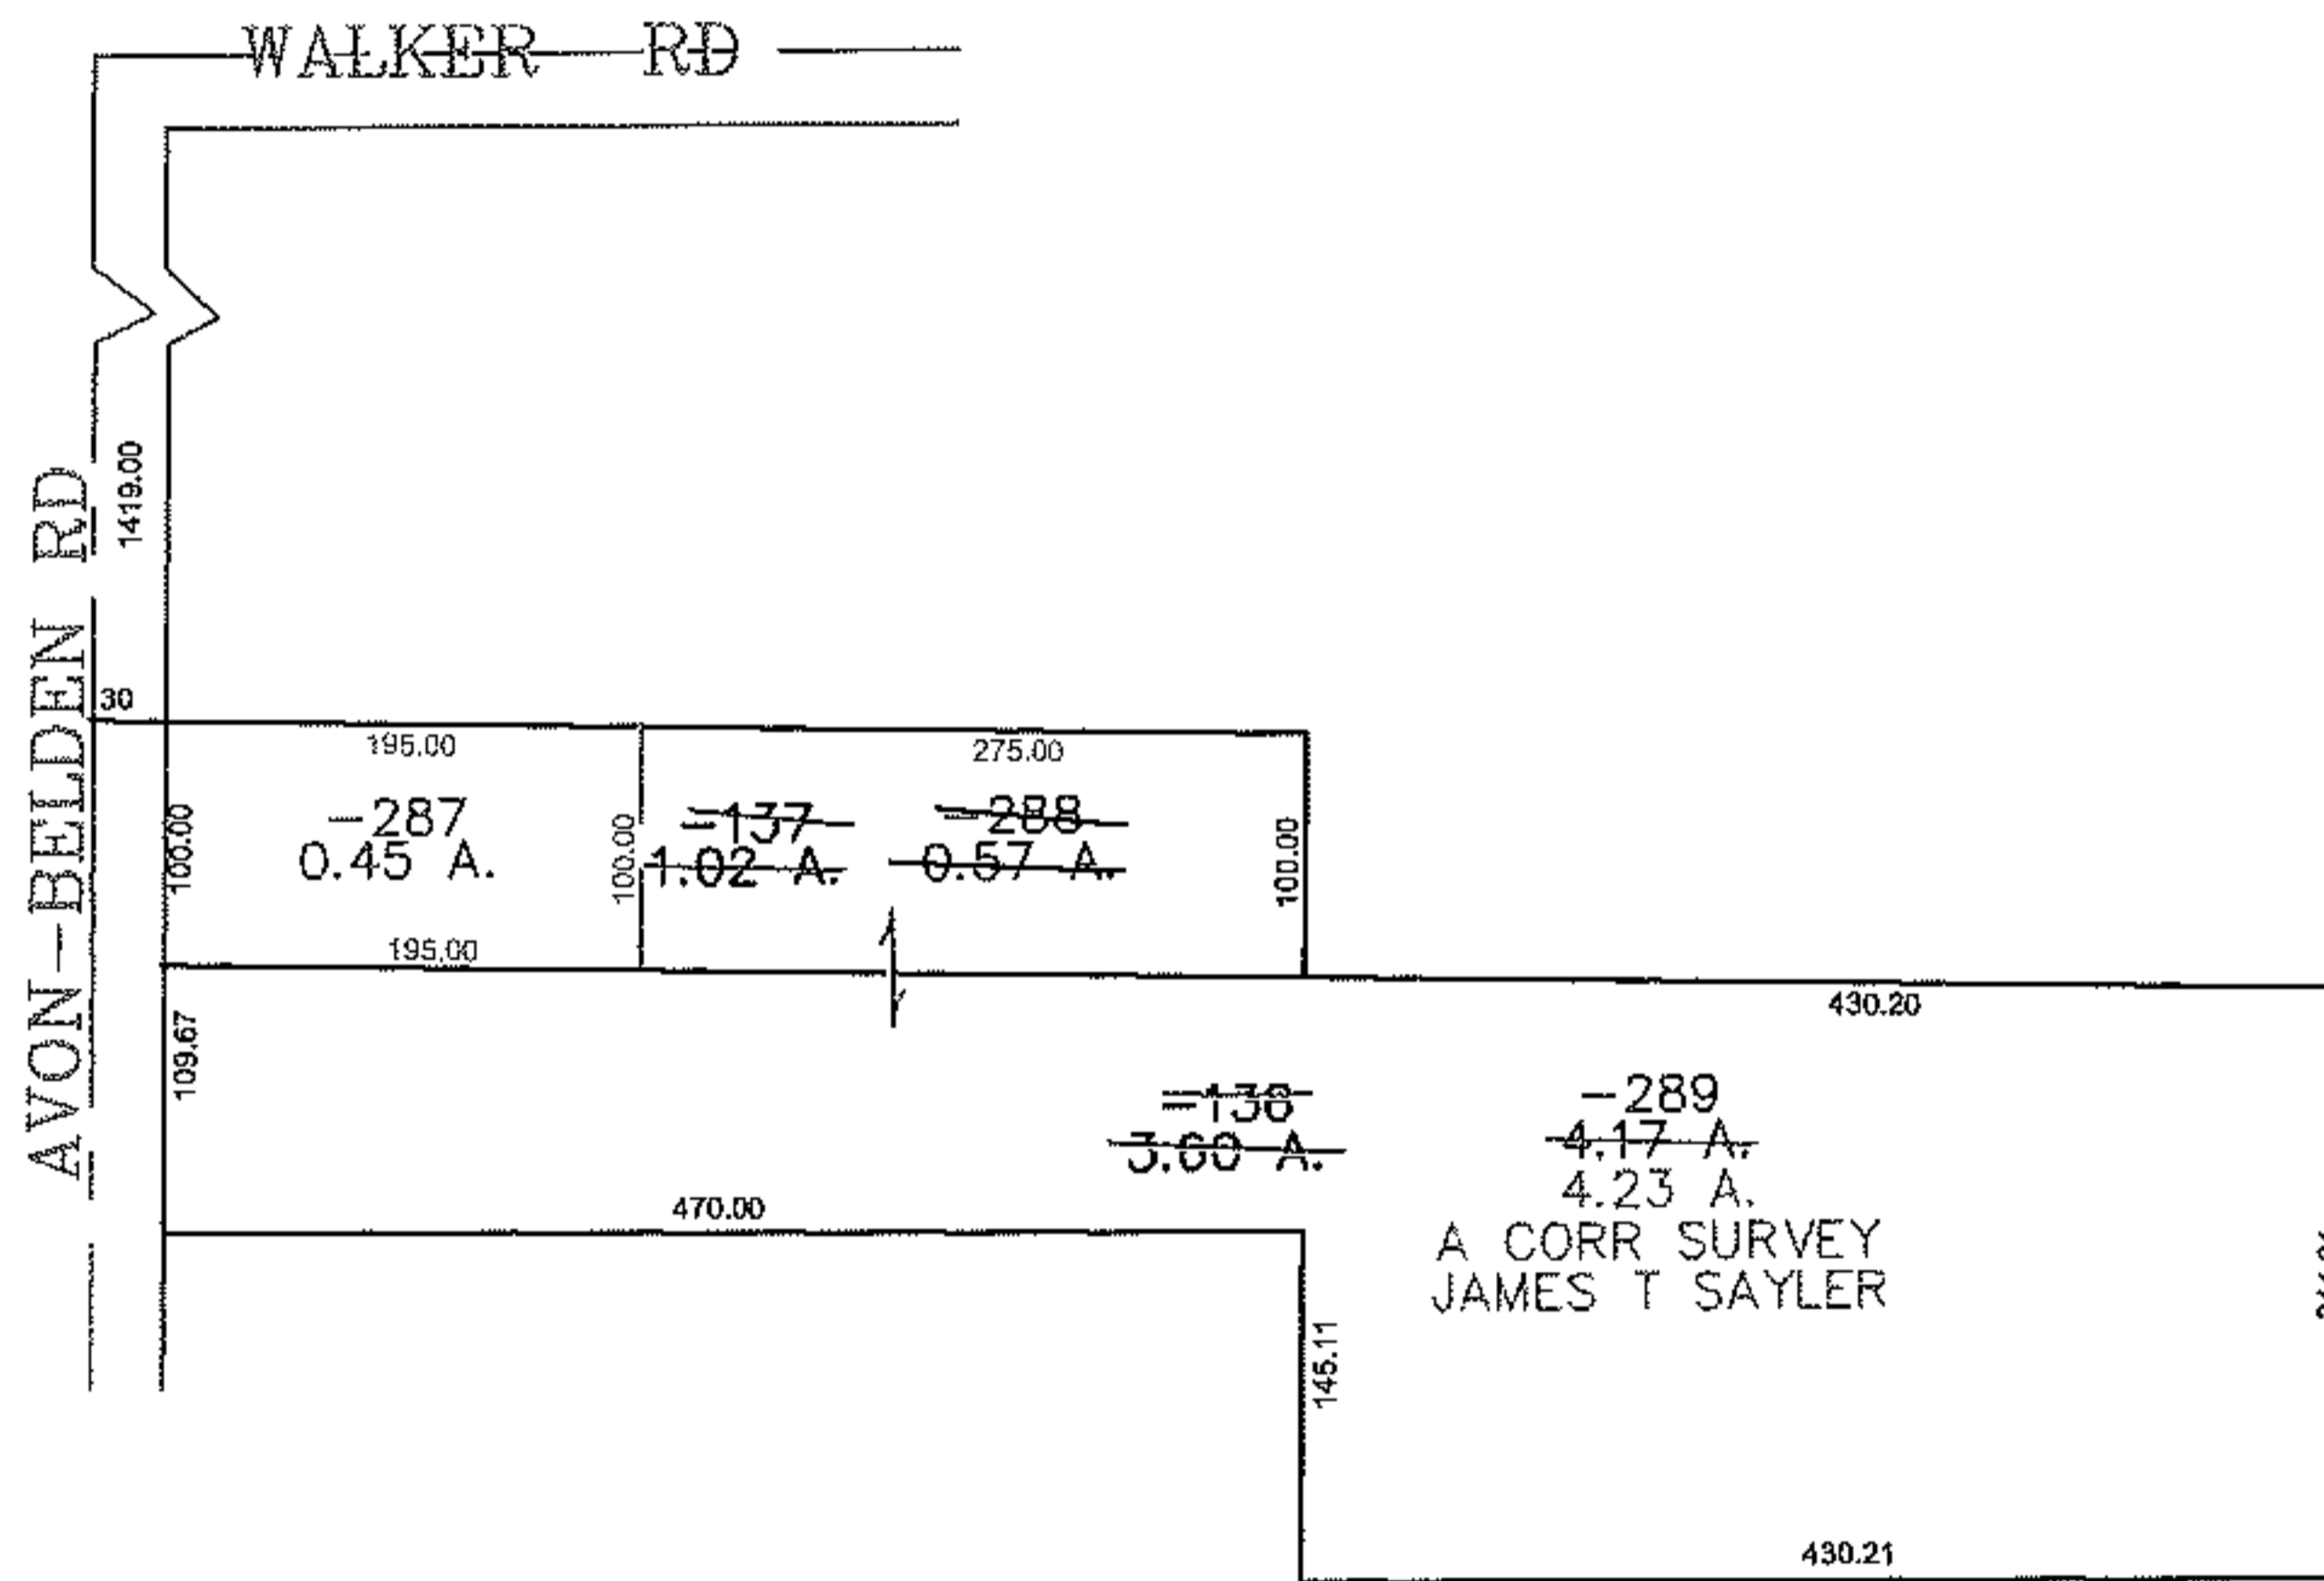

PARENT PARCEL: 04-00-017-103-137, -136
CHILD PARCEL: 04-00-017-103-287, -288, -289
STARTING POINT: CENTERLINE OF AVON-BELDEN RD & WALKER RD

13-03158

SPLITS/DEEDS PROCESSED
LORAIN COUNTY TAX MAP DEPARTMENT
226 MIDDLE AVE. ELYRIA, OHIO

SURVEYED BY: JAMES T SAYLER
CLOSURE: 0.00 : 10.000
MAP PAGE(S): 04-00-017-C
APPROVED BY: JAH DATE: 6/14/2013
SCALE: 1" = 200' PRIOR INSTRUMENT: OR 1121/664