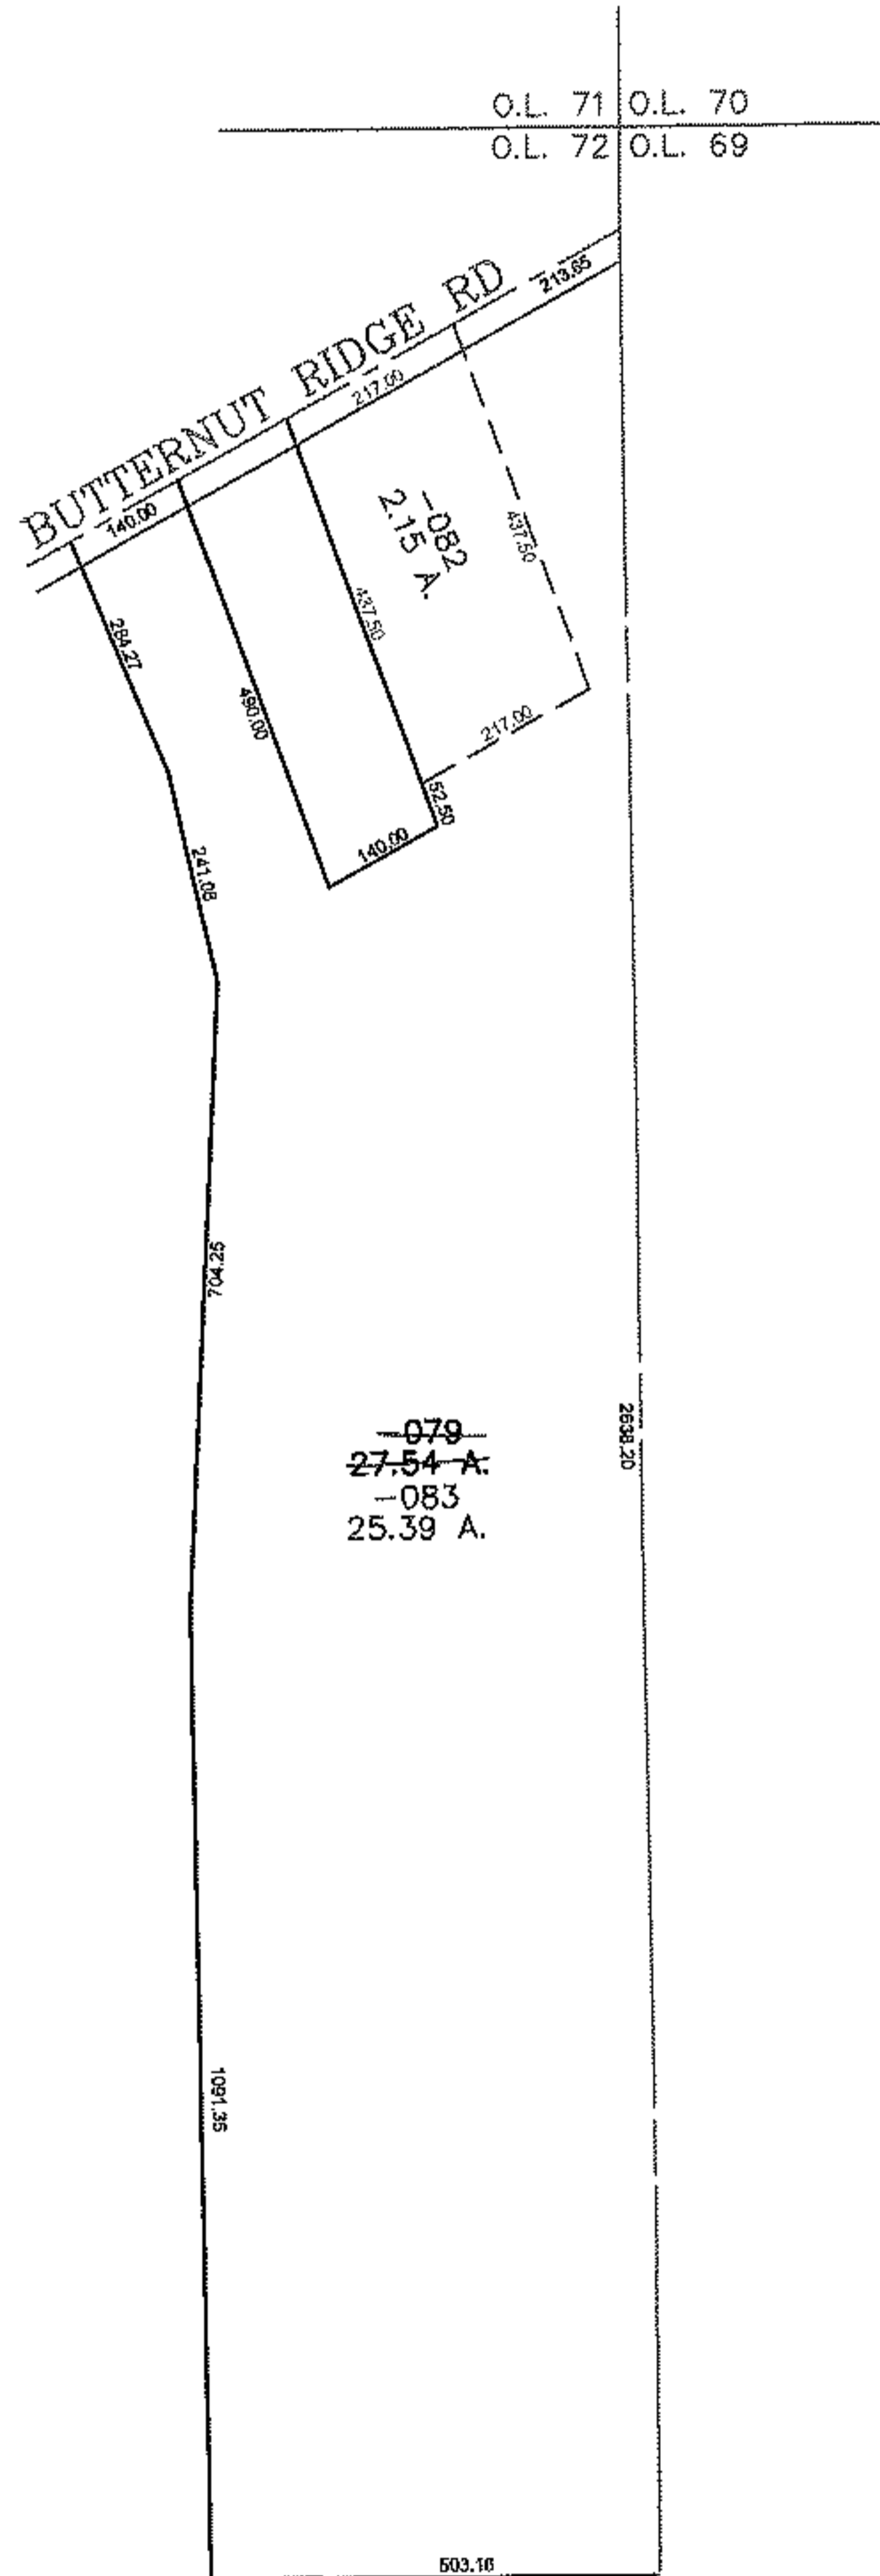

PARENT PARCEL: 11-00-072-000-079

CHILD PARCEL: 11-00-072-000-082, -083

STARTING POINT: CENTERLINE OF BUTTERNUT RIDGE RD & O.L. 72

13-03157

**SPLITS/DEEDS PROCESSED**

LORAIN COUNTY TAX MAP DEPARTMENT  
226 MIDDLE AVE. ELYRIA, OHIO

SURVEYED BY: AMY KELLY

CLOSURE: 0.00 : 10,000

MAP PAGE(S): 11-B

APPROVED BY: JAH DATE: 6-13-2013

SCALE: 1" = 400 PRIOR INST.: 20080267407