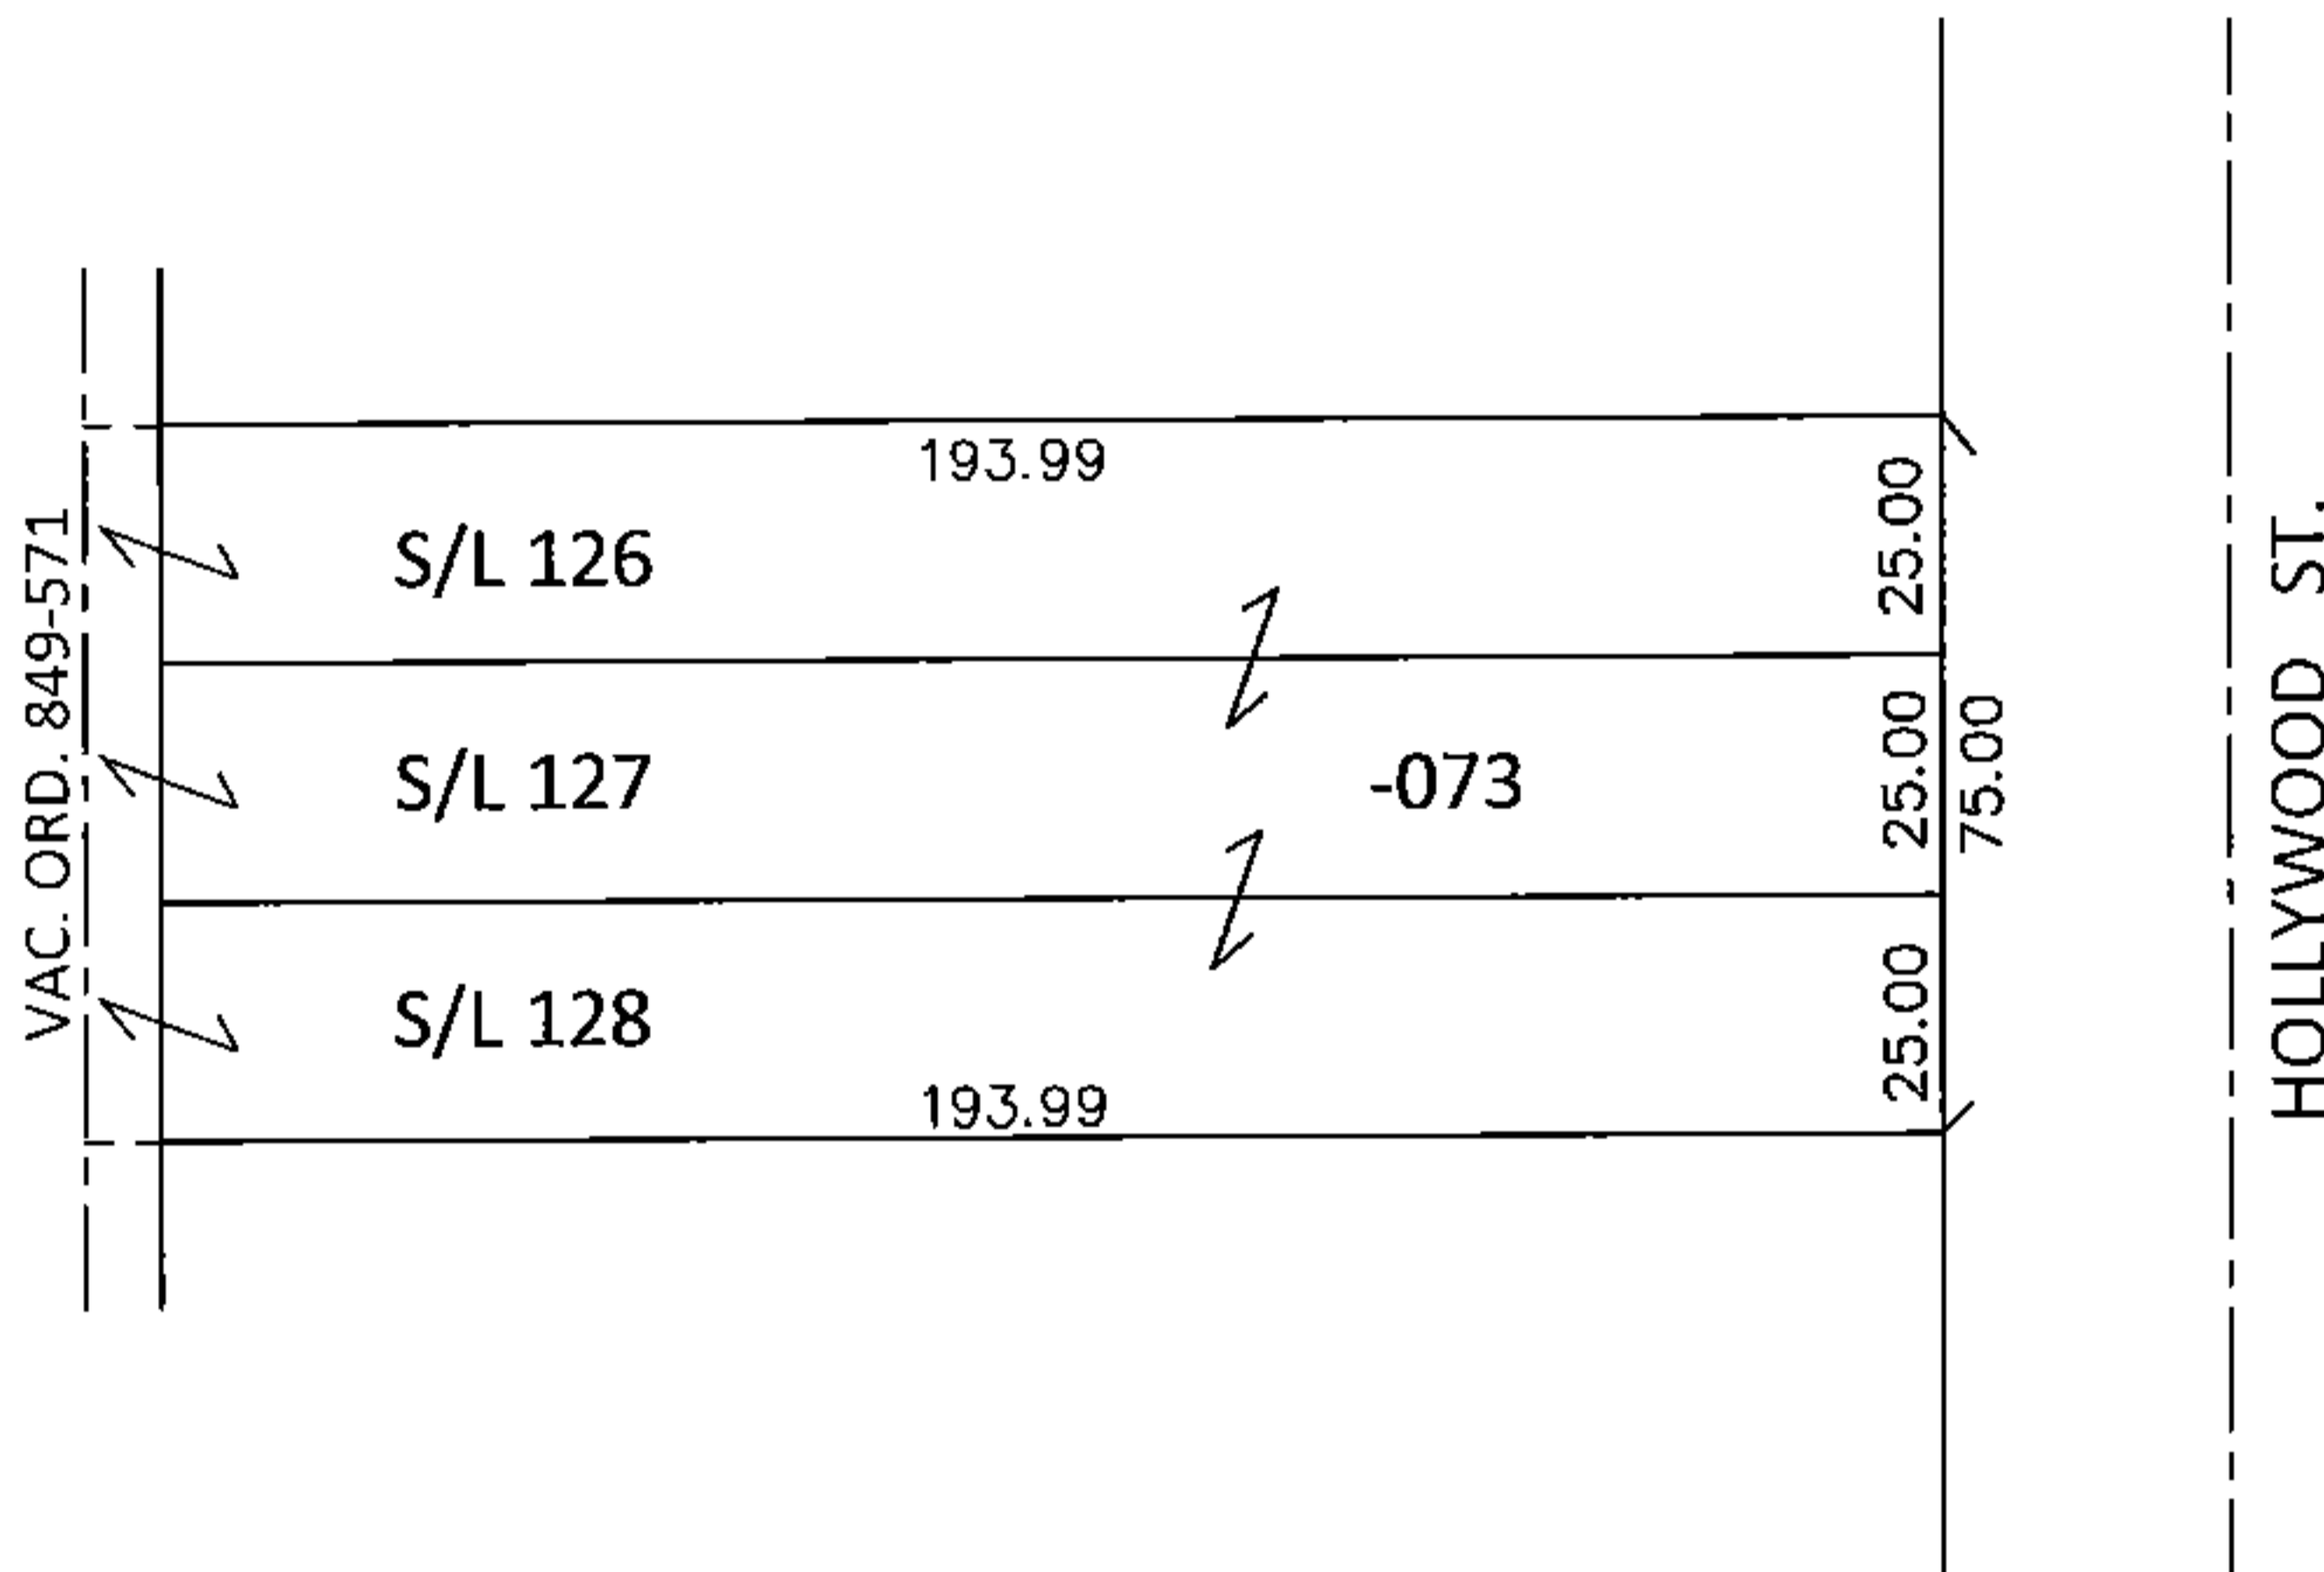

PARENT PARCEL: 09-00-075-101-073

CHILD PARCEL: _____

STARTING POINT: S/L'S 126 THRU 128 IN HOLLYWOOD ADD. (VOL.7 PG.55)

15-03157-C

DEPTH CORRECTION

09-00-075-101-073

193.99

75 X 186

CORR.PER.DEED & ORD. 849-571

SPLITS/DEEDS PROCESSED

LORAIN COUNTY TAX MAP DEPARTMENT
226 MIDDLE AVE. ELYRIA, OHIO

SURVEYED BY: N/A

CLOSURE: N/A

MAP PAGE(S): 9-00-075-A

APPROVED BY: RRM DATE: 4-28-15

SCALE: 1"= 50' PRIOR INST.: 20140513095