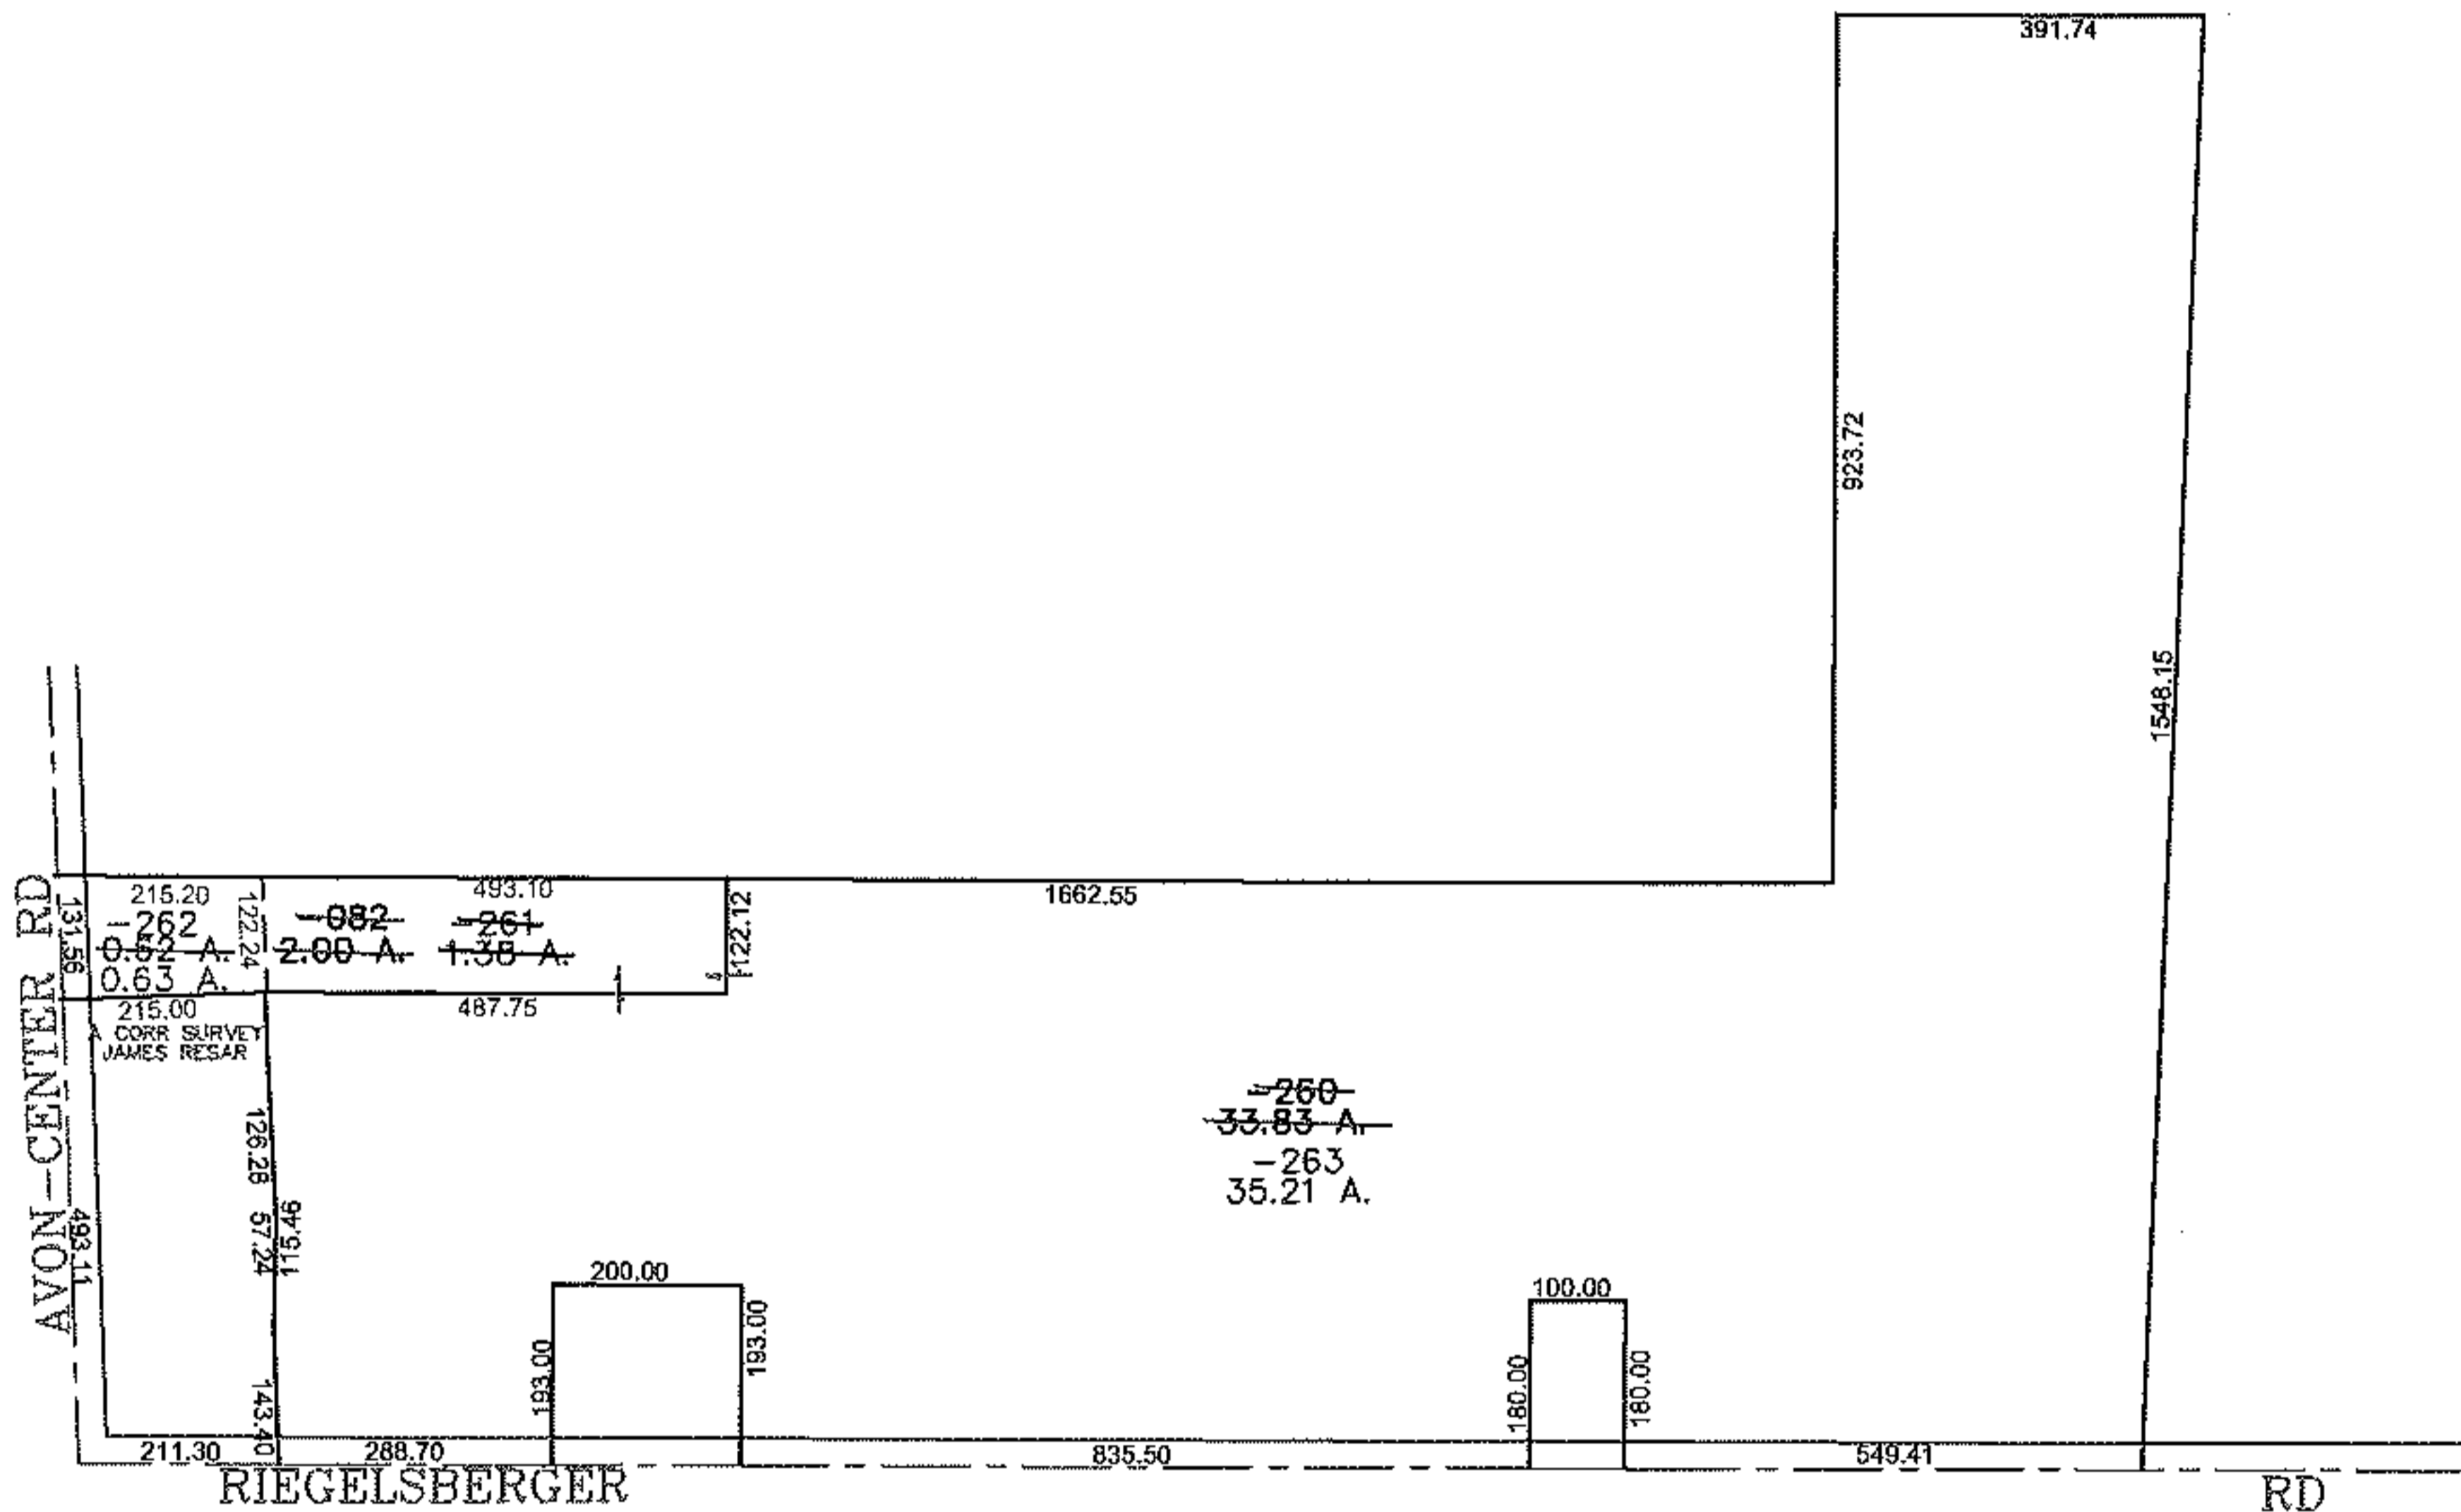

PARENT PARCEL: 04-00-014-107-082, 04-00-014-107-260

CHILD PARCEL: 04-00-014-107-261, -262, -263

STARTING POINT: CENTERLINE OF AVON-CENTER RD & RIEGELSBERGER RD

13-03144

SPLITS/DEEDS PROCESSED

LORAIN COUNTY TAX MAP DEPARTMENT
226 MIDDLE AVE. ELYRIA, OHIO

SURVEYED BY: JAMES RESAR

CLOSURE: 0.00 : 10,000

MAP PAGE(S): 04-00-014-G

APPROVED BY: JAH DATE: 5/28/2013

SCALE: 1"= 400 PRIOR INST.: 20050117530