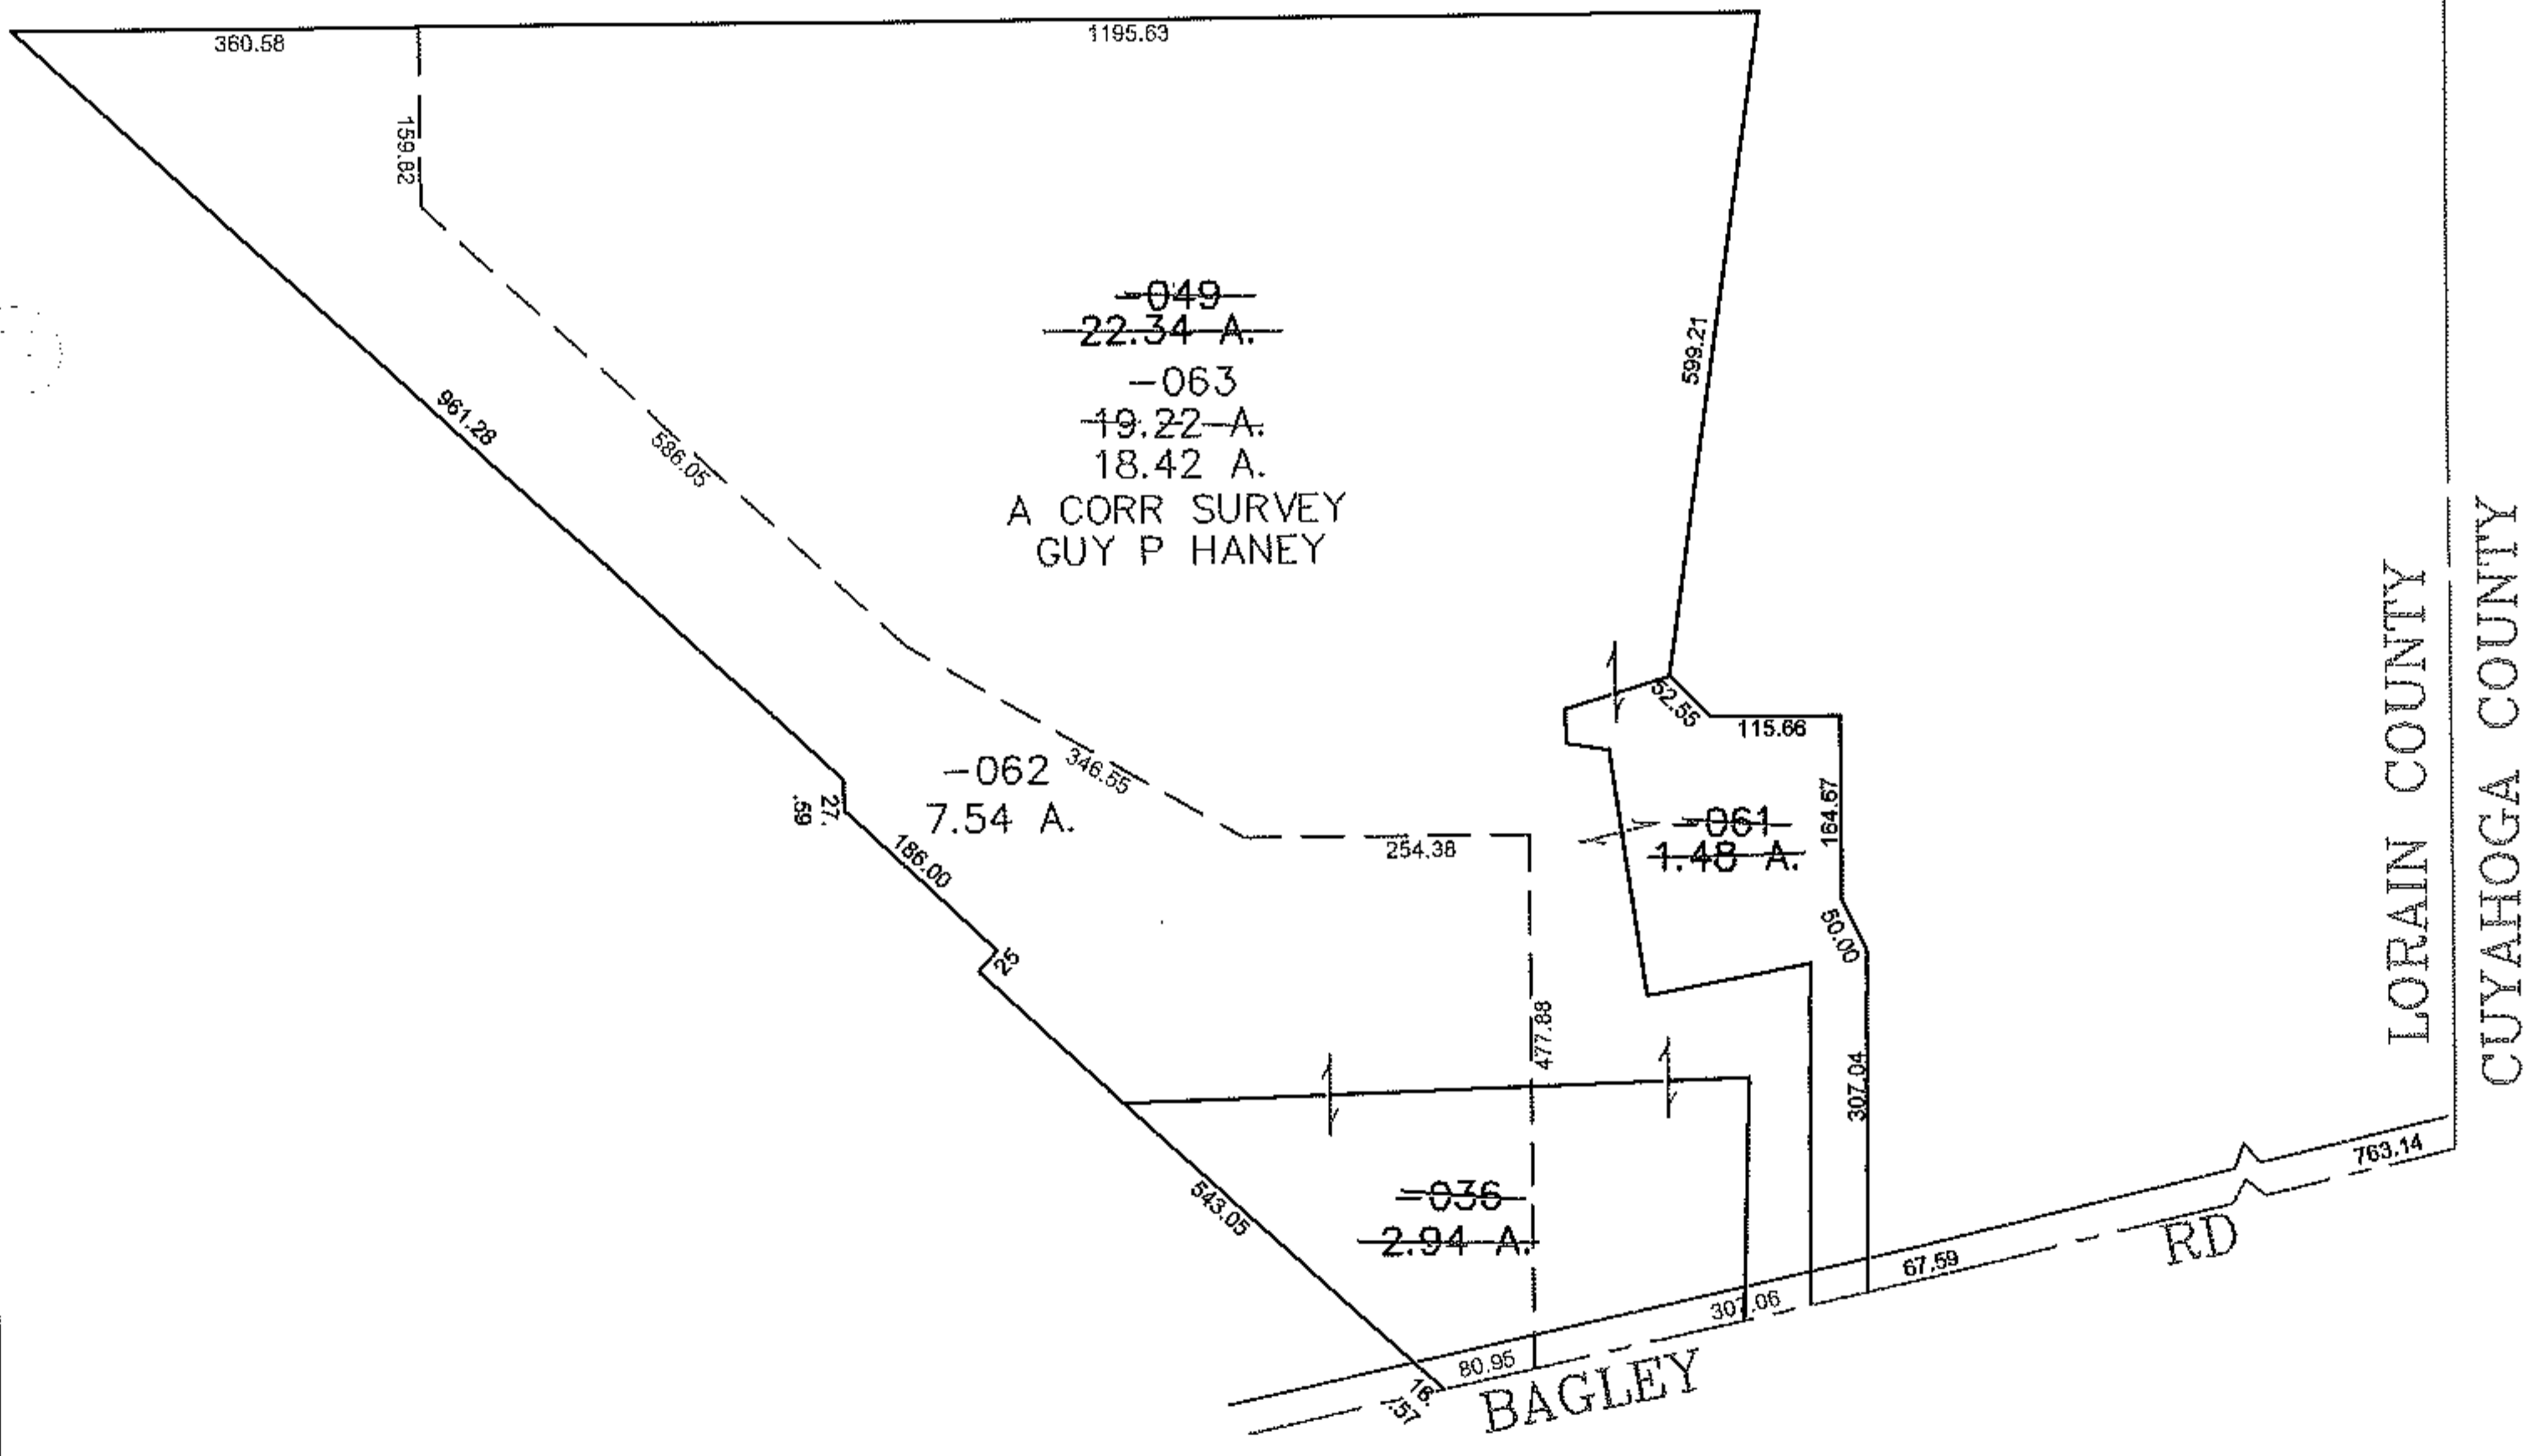

PARENT PARCEL: 07-00-002-101-036, -049, -061  
CHILD PARCEL: 07-00-002-101-062, -063  
STARTING POINT: CENTERLINE OF BAGLEY RD & LORAIN COUNTY/CUYAHOGA COUNTY LINE

13-03143

**SPLITS/DEEDS PROCESSED**  
LORAIN COUNTY TAX MAP DEPARTMENT  
226 MIDDLE AVE. ELYRIA, OHIO

SURVEYED BY: GUY P HANEY  
CLOSURE: 0.00 : 10.000  
MAP PAGE(S): 07-00-002-B  
APPROVED BY: JAH DATE: 5-8-2013  
SCALE: 1" = 300 PRIOR INSTRUMENT: 20130454202