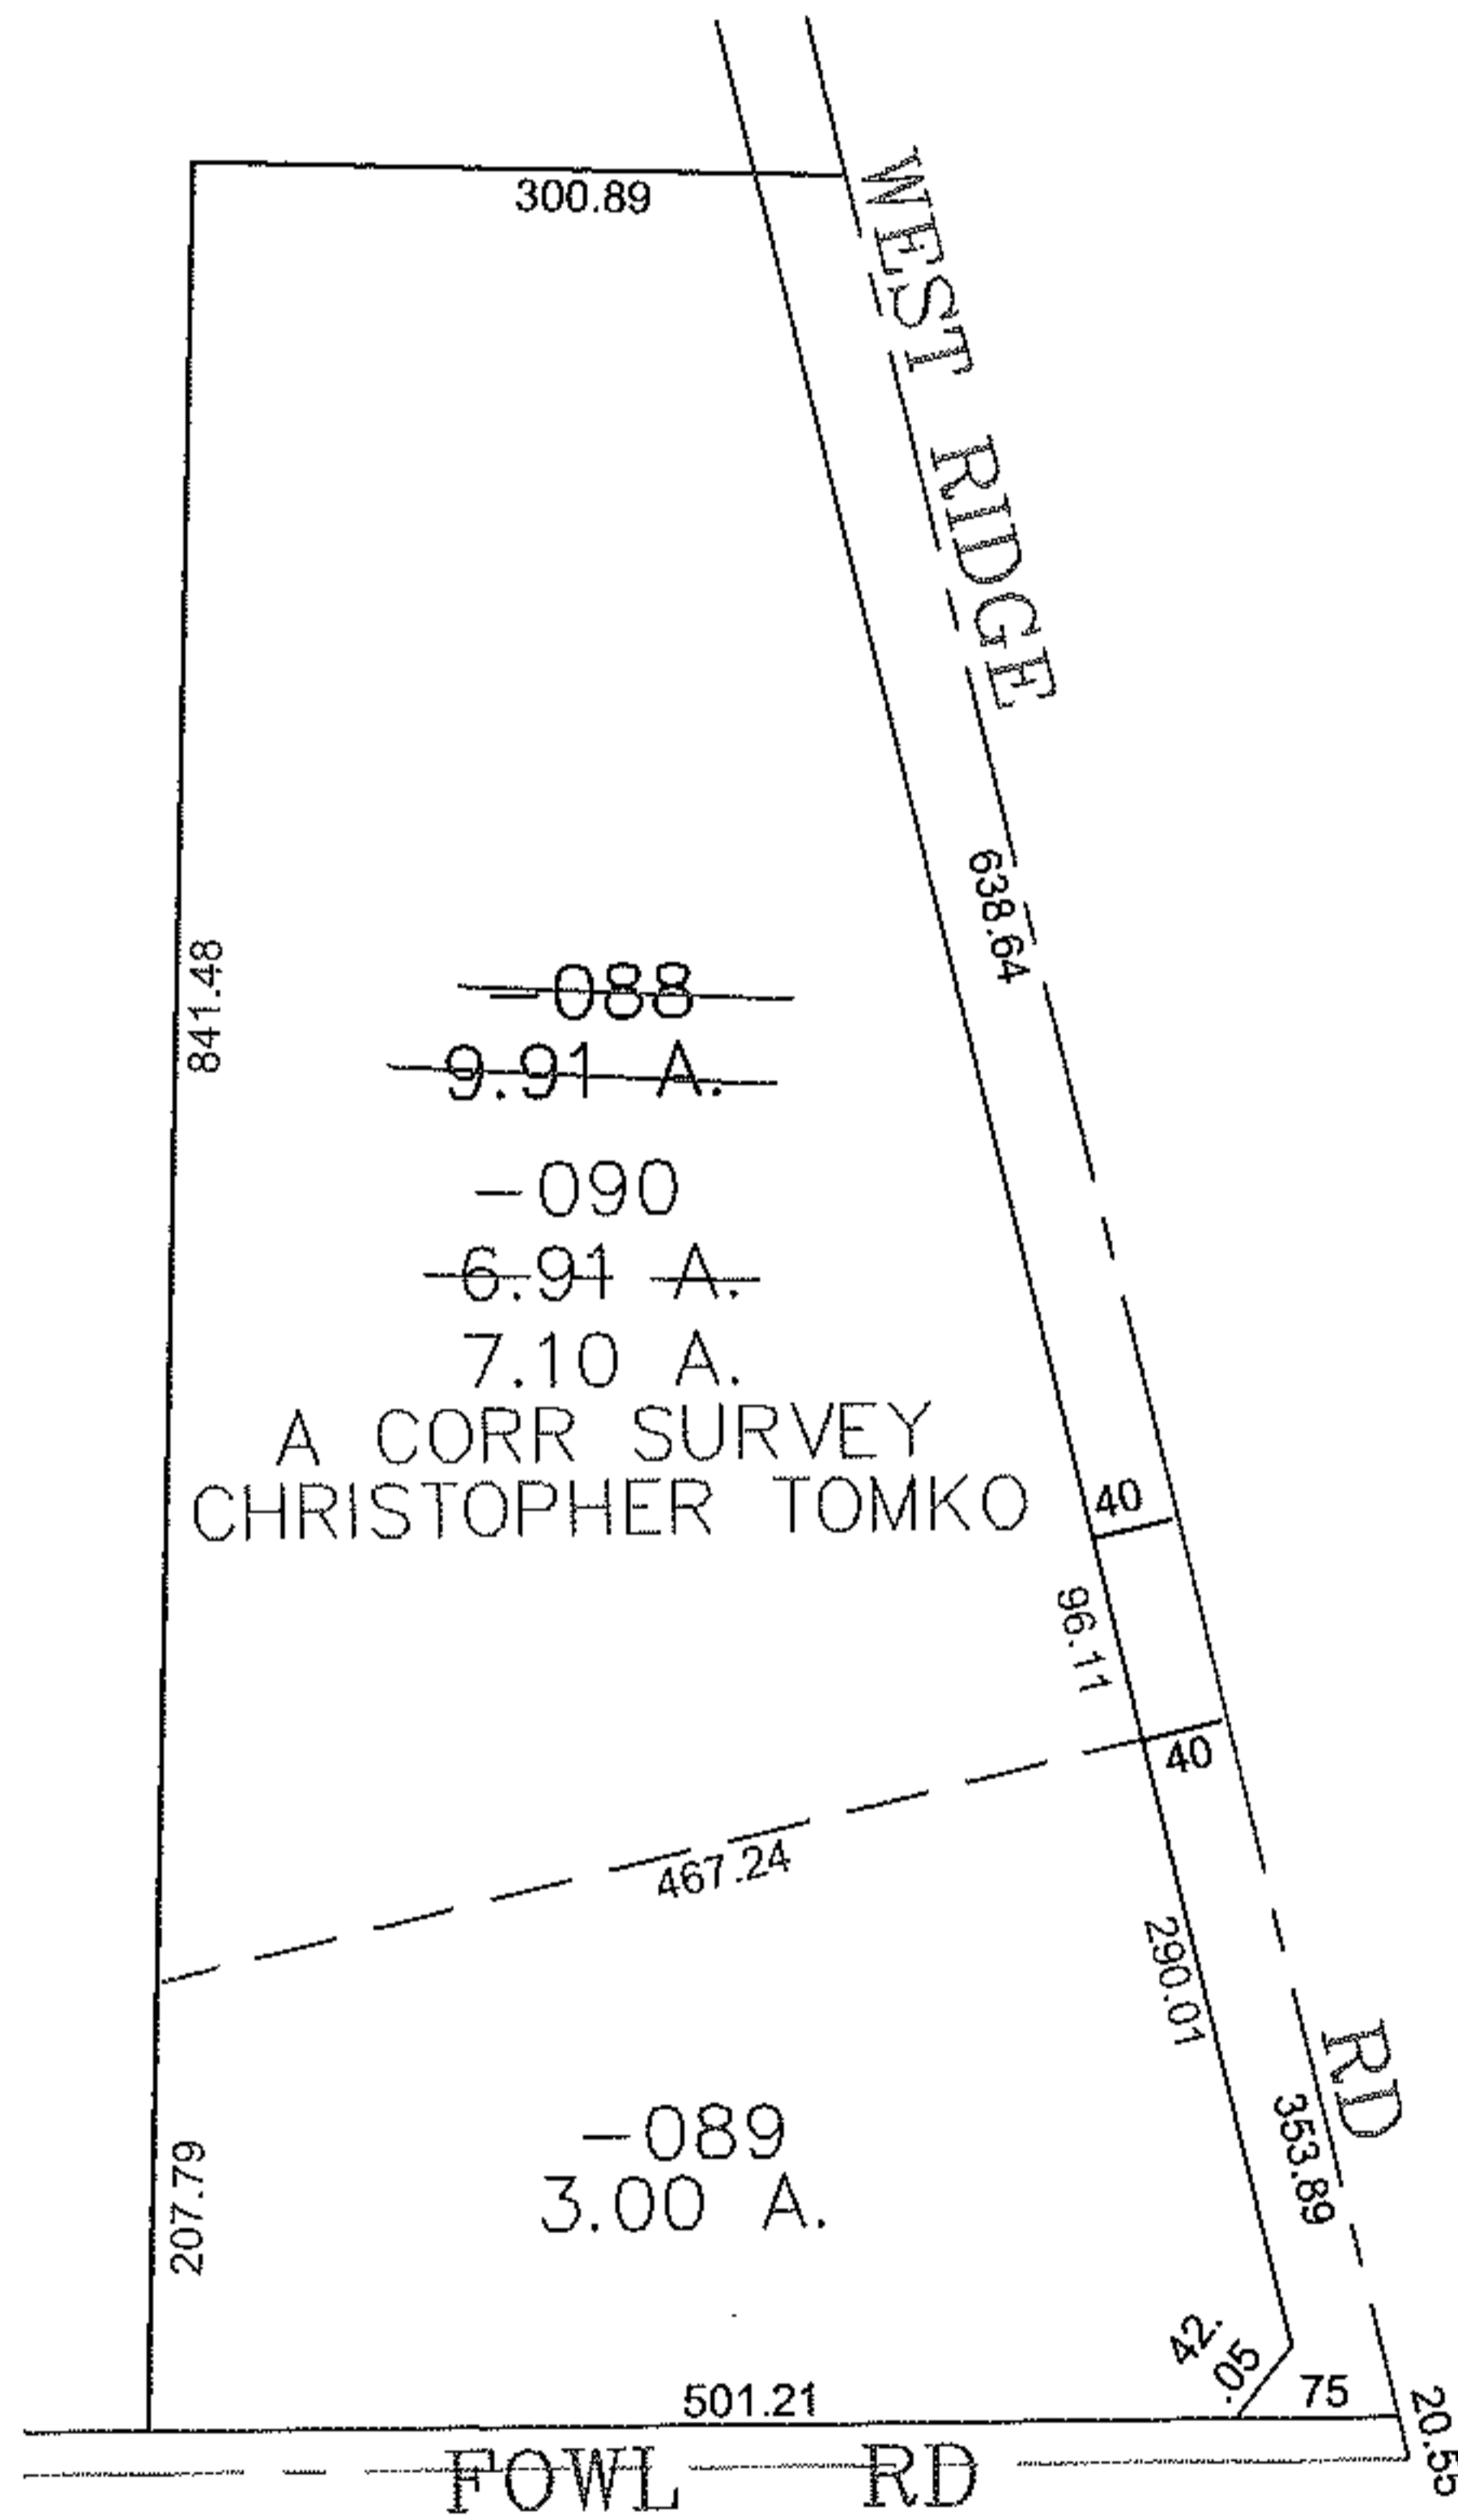

PARENT PARCEL: 06-24-016-000-088

CHILD PARCEL: 06-24-016-000-089, -090

STARTING POINT: CENTERLINE OF FOWL RD & WEST RIDGE RD

13-03141

SPLITS/DEEDS PROCESSED

LORAIN COUNTY TAX MAP DEPARTMENT
226 MIDDLE AVE. ELYRIA, OHIO

SURVEYED BY: CHRISTOPHER TOMKO

CLOSURE: 0.00 : 10.000

MAP PAGE(S): 6-109

APPROVED BY: JAH DATE: 5-1-2013

SCALE: 1" = 200 PRIOR INSTRUMENT: 20060169440