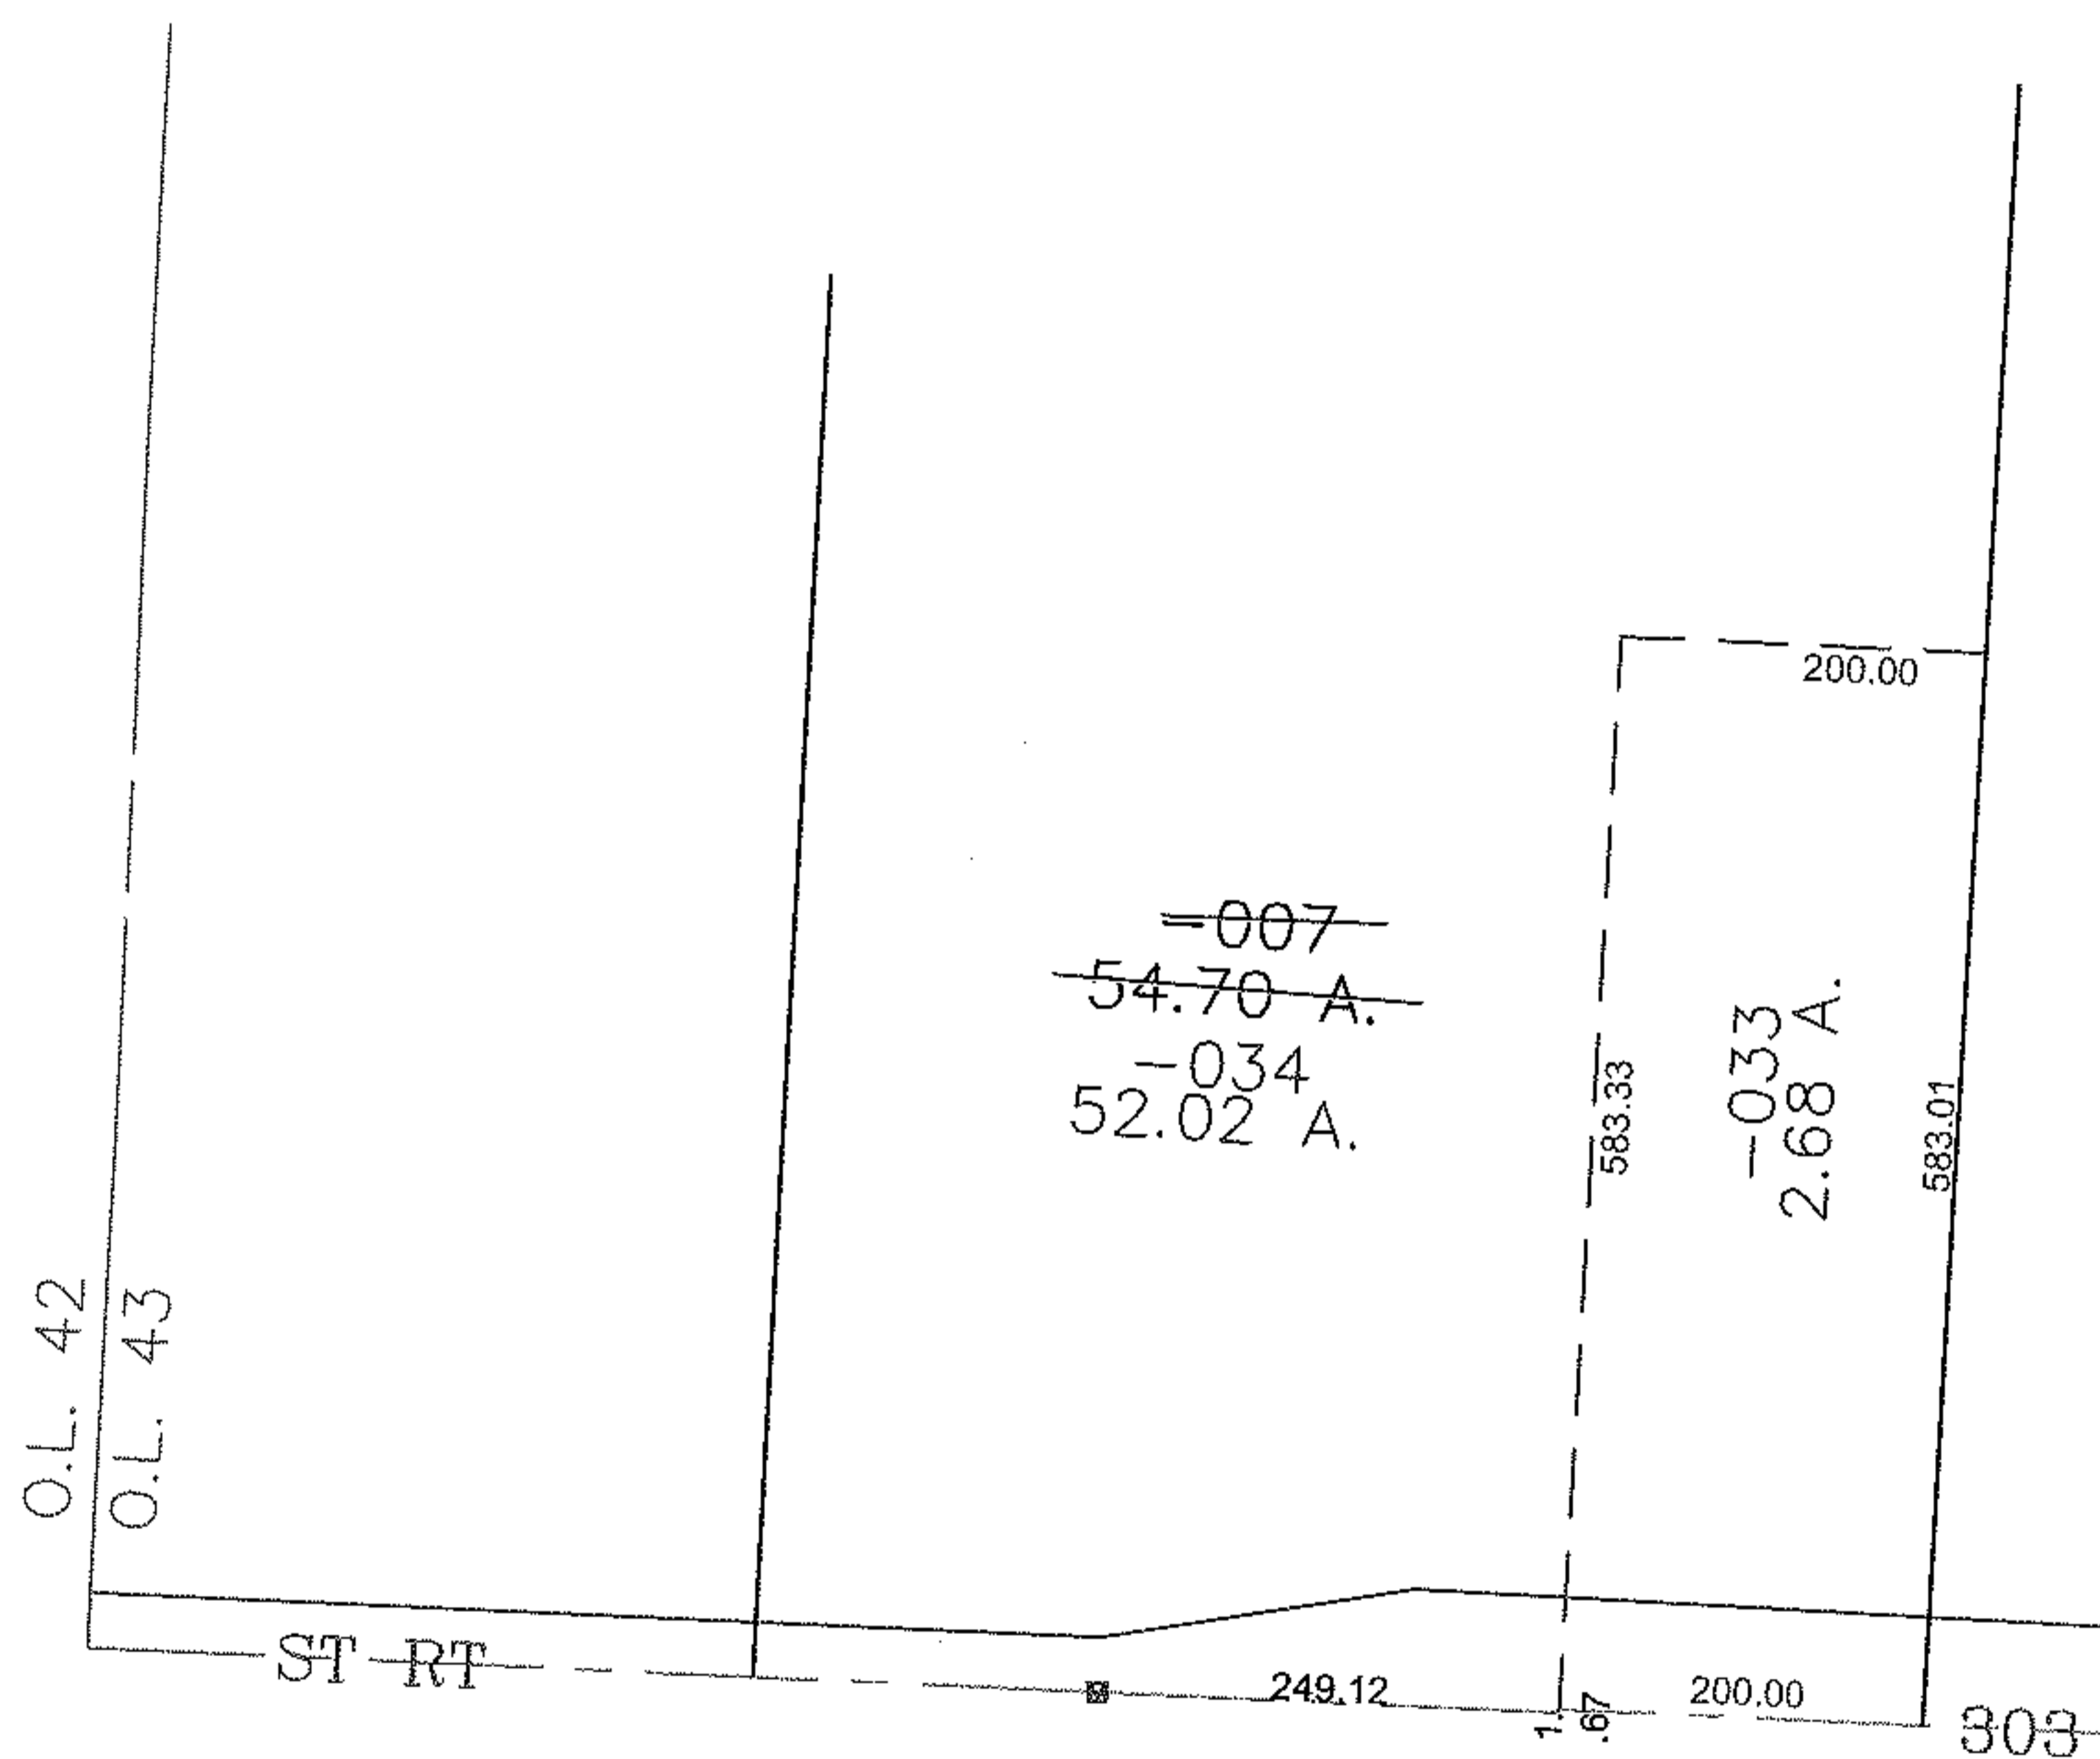

PARENT PARCEL: 16-00-043-000-007

CHILD PARCEL: 16-00-043-000-033, -034

STARTING POINT: CENTERLINE OF ST RT 303 AT A MON BOX STA 805+00.00

13-03139

SPLITS/DEEDS PROCESSED
 LORAIN COUNTY TAX MAP DEPARTMENT
 226 MIDDLE AVE. ELYRIA, OHIO

SURVEYED BY: RICK CARLSON
 CLOSURE: 0.00 : 10.000
 MAP PAGE(S): 16-00-043
 APPROVED BY: JAH DATE: 4-30-2013
 SCALE: 1" = 200 PRIOR INSTRUMENT: DV 1190/902