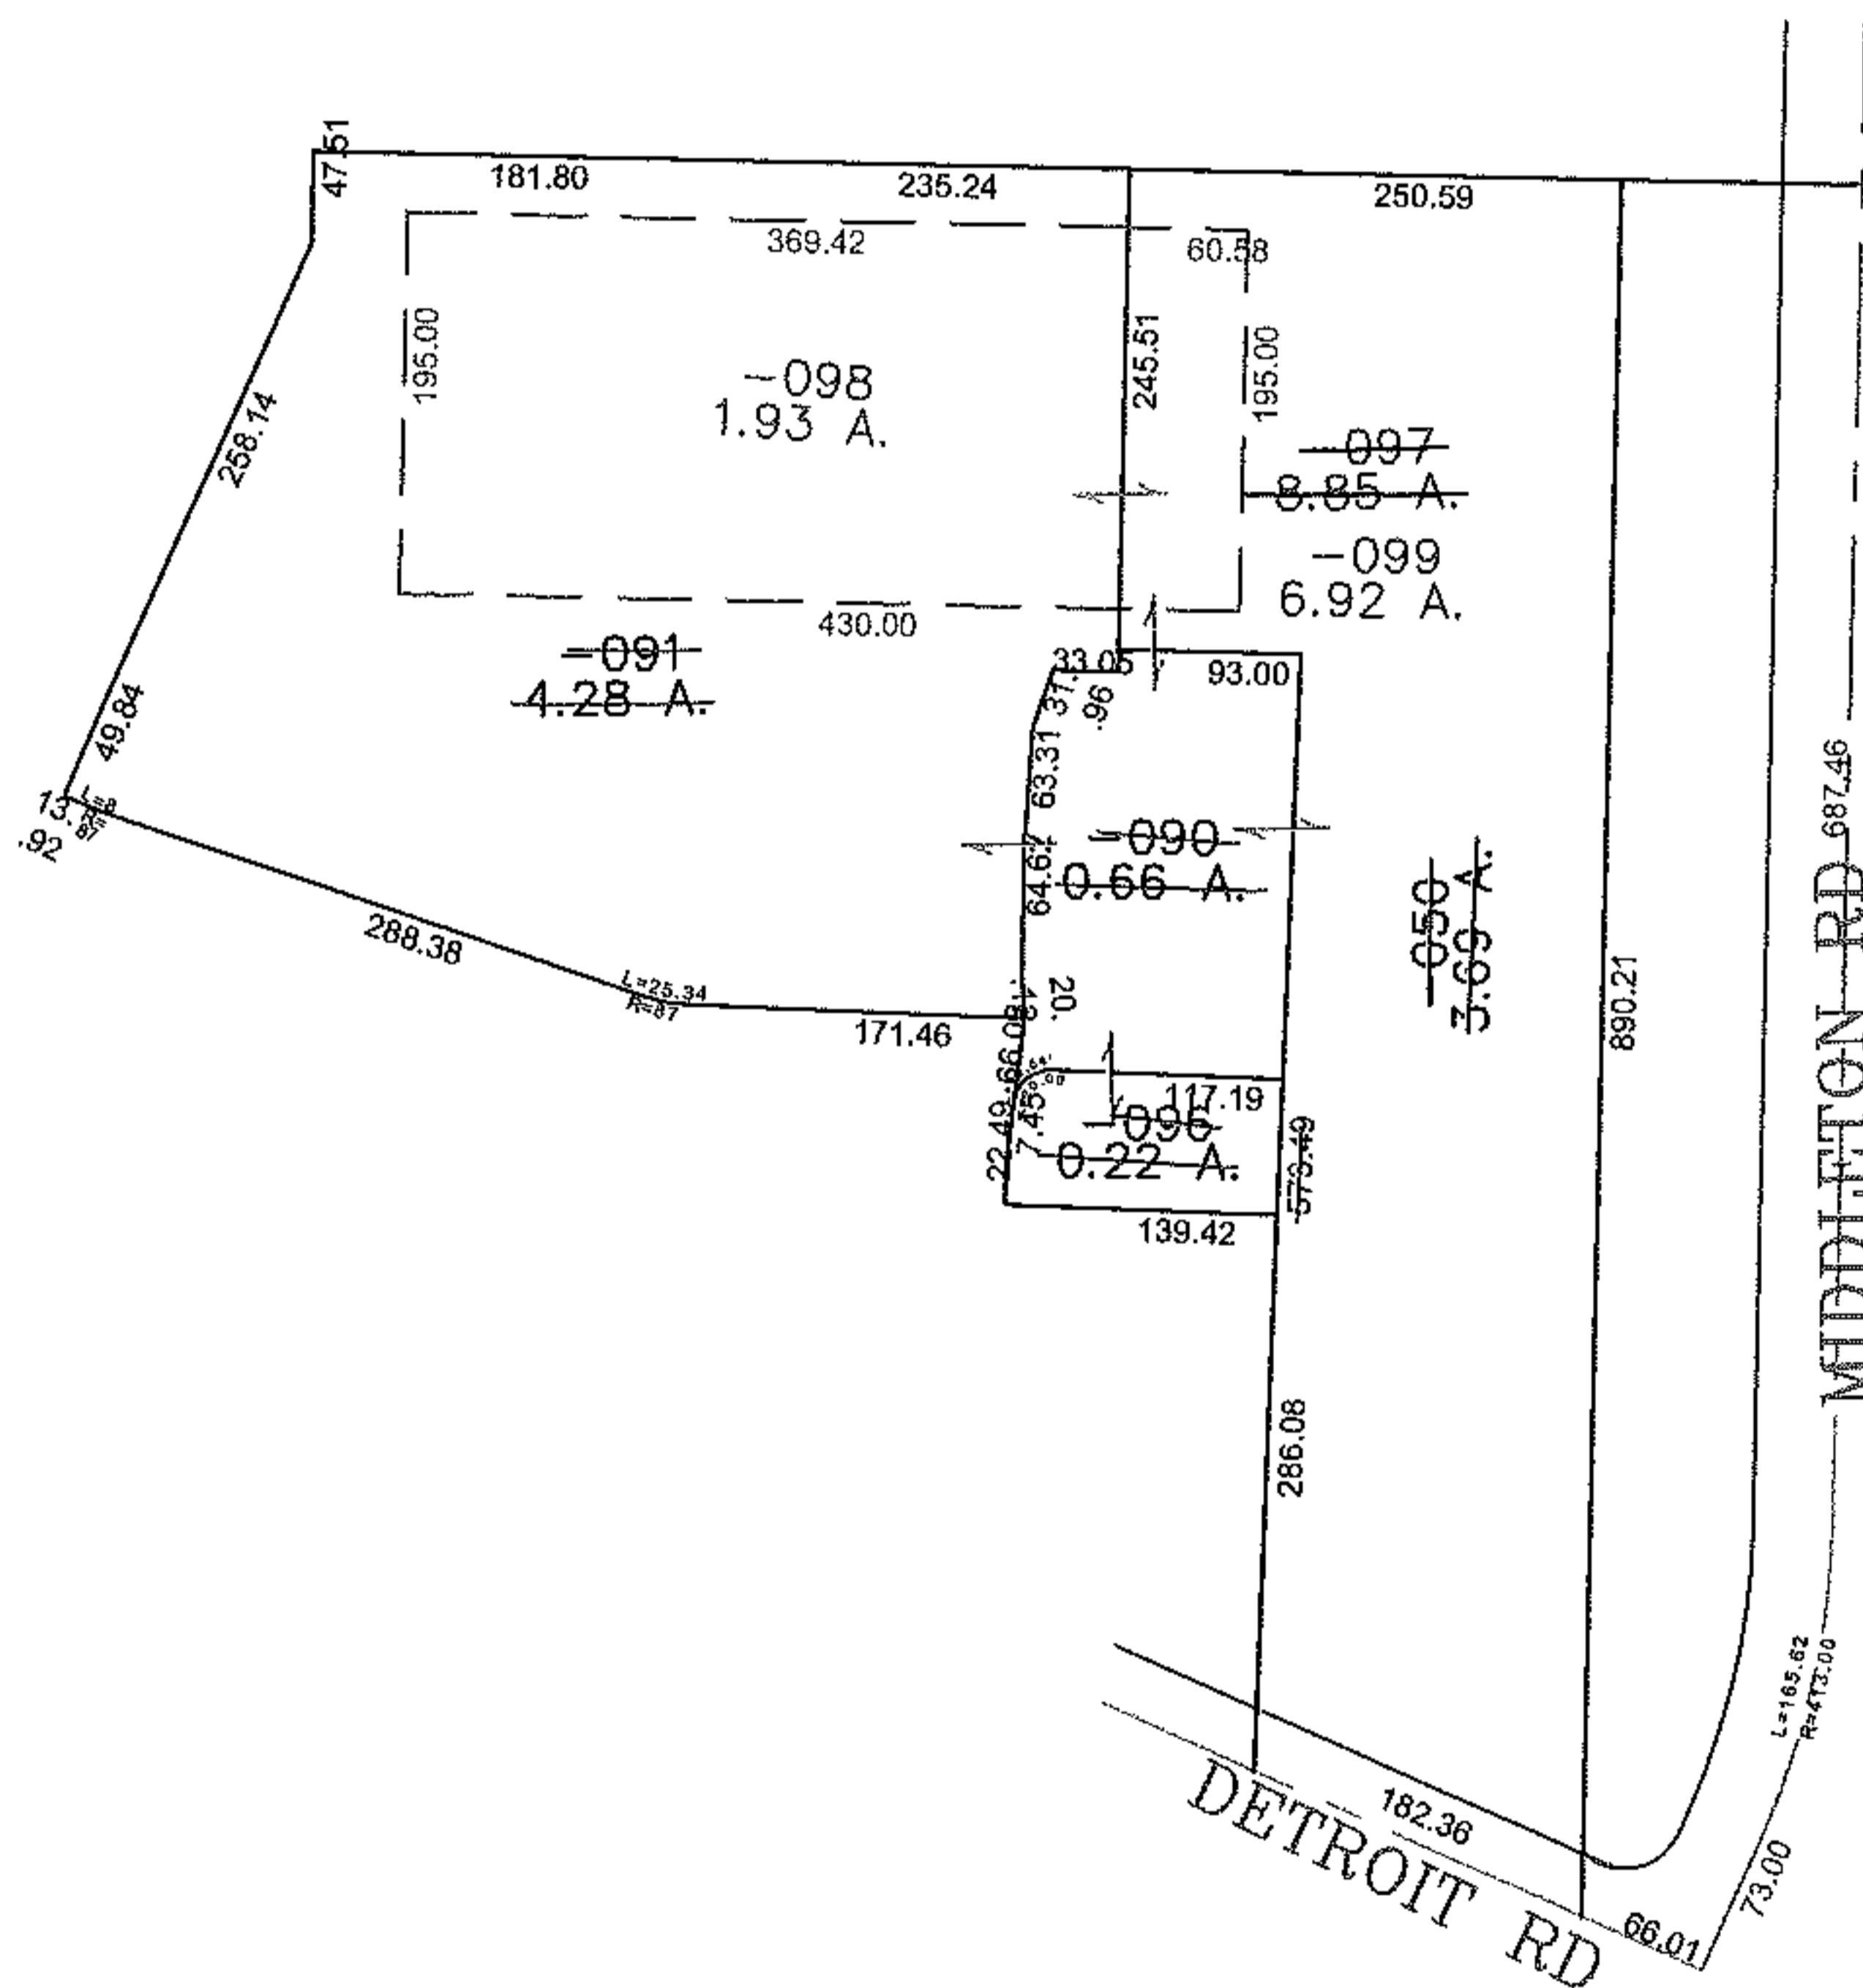

PARENT PARCEL: 04-00-015-103-050, -090, -091, -096

CHILD PARCEL: 04-00-015-103-097 THRU -099

STARTING POINT: CENTERLINE OF DETROIT RD & MIDDLETON RD

13-03138

SPLITS/DEEDS PROCESSED
LORAIN COUNTY TAX MAP DEPARTMENT
226 MIDDLE AVE. ELYRIA, OHIO

SURVEYED BY: MIKE SPELLACY
CLOSURE: 0.00 : 10.00
MAP PAGE(S): 04-00-015-D
APPROVED BY: JAH DATE: 4-23-2013
SCALE: 1" = 200 PRIOR INSTRUMENT: 20120400989