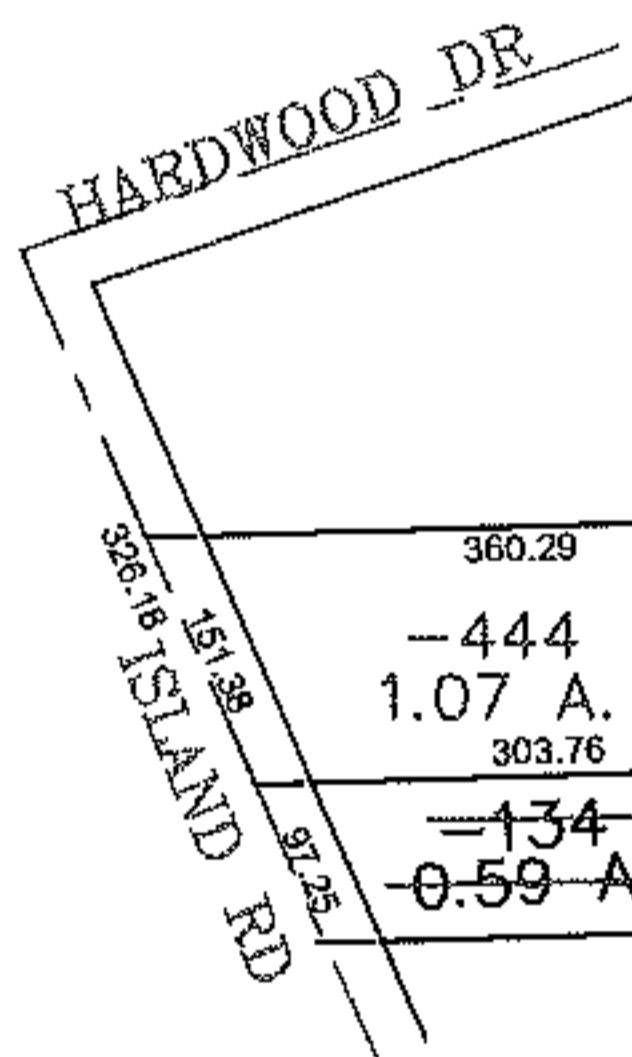

PARENT PARCEL: 07-00-013-000-438, 07-00-013-000-134

CHILD PARCEL: 07-00-013-000-444 THRU -446

STARTING POINT: CENTERLINE OF ISLAND RD & HARDWOOD DR

13-03135

**SPLITS/DEEDS PROCESSED**  
LORAIN COUNTY TAX MAP DEPARTMENT  
226 MIDDLE AVE. ELYRIA, OHIO

SURVEYED BY: WILL BARBOSA  
CLOSURE: 0.00 : 10.000  
MAP PAGE(S): 07-00-013-A, B  
APPROVED BY: JAH DATE: 4-9-2013  
SCALE: 1" = 300 PRIOR INSTRUMENT: 20110396916