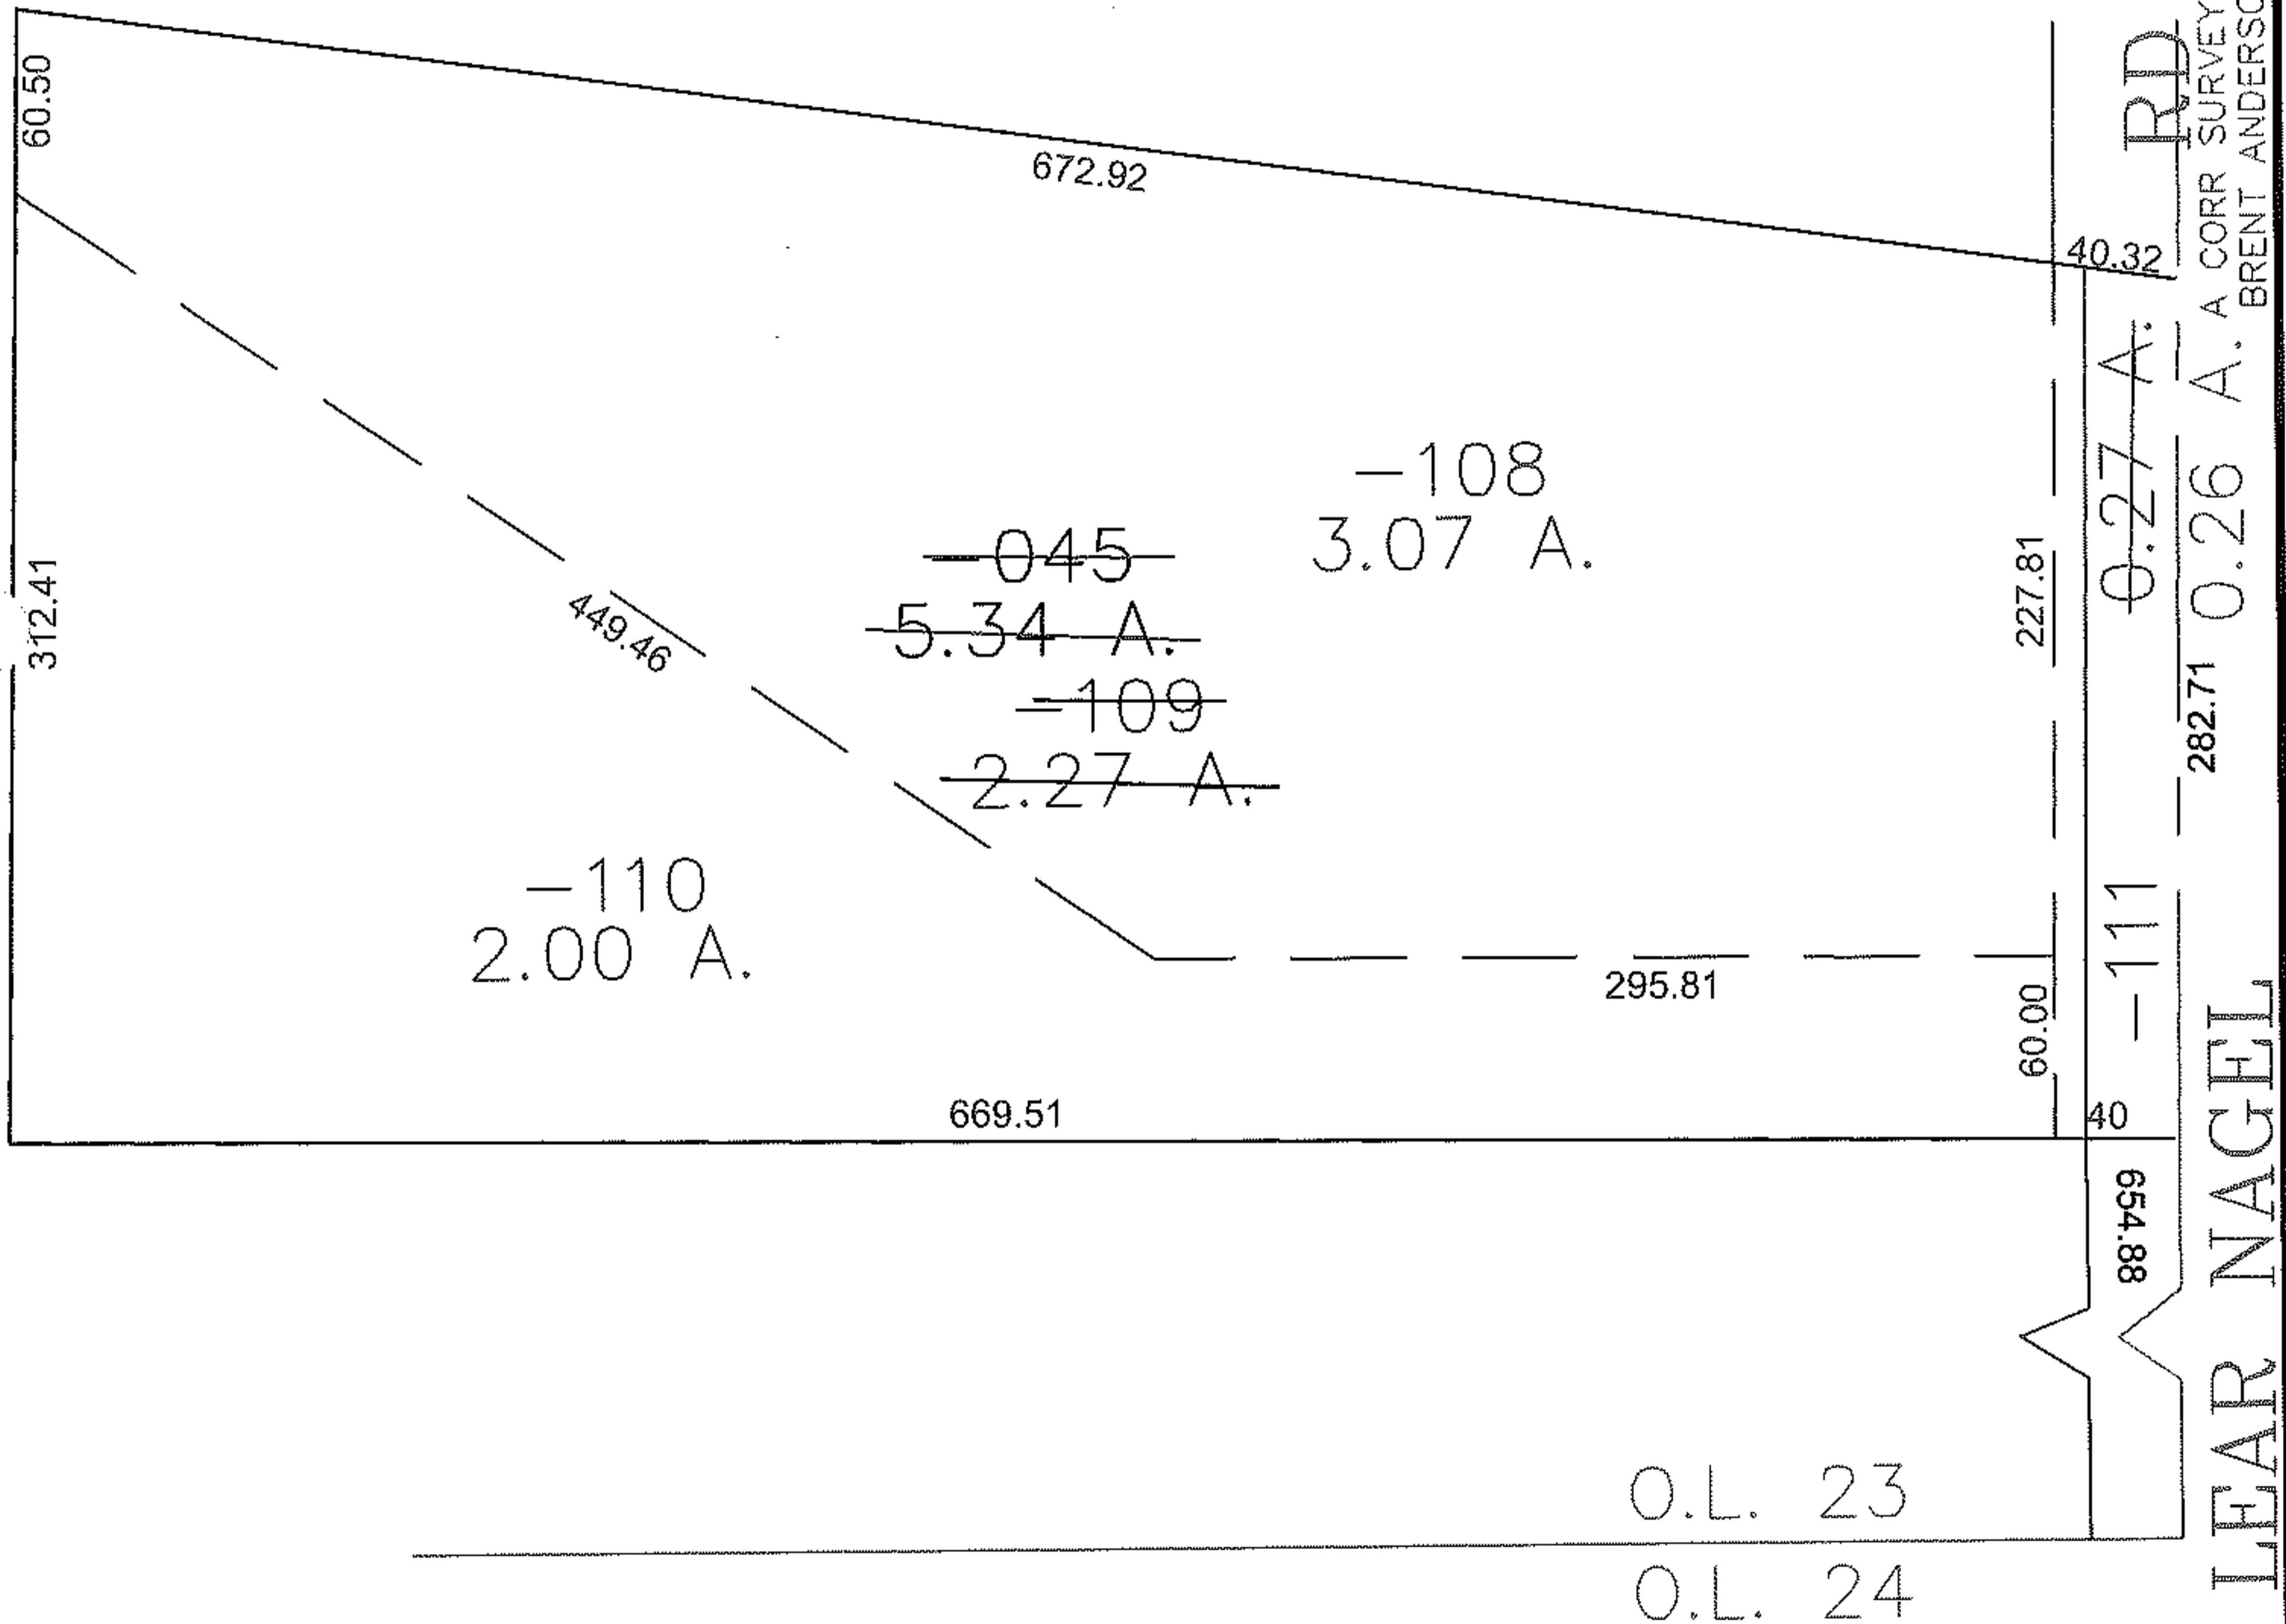

PARENT PARCEL: 04-00-023-110-045

CHILD PARCEL: 04-00-023-110-108 THRU -111

STARTING POINT: CENTERLINE OF NAGEL RD & O.L. 23

13-03130

SPLITS/DEEDS PROCESSED

LORAIN COUNTY TAX MAP DEPARTMENT
226 MIDDLE AVE. ELYRIA, OHIO

SURVEYED BY: BRENT ANDERSON

CLOSURE: 0.00 : 10.000

MAP PAGE(S): 04-00-023-H

APPROVED BY: JAH DATE: 3-20-2013

SCALE: 1" = 100 PRIOR INSTRUMENT: 20120429972