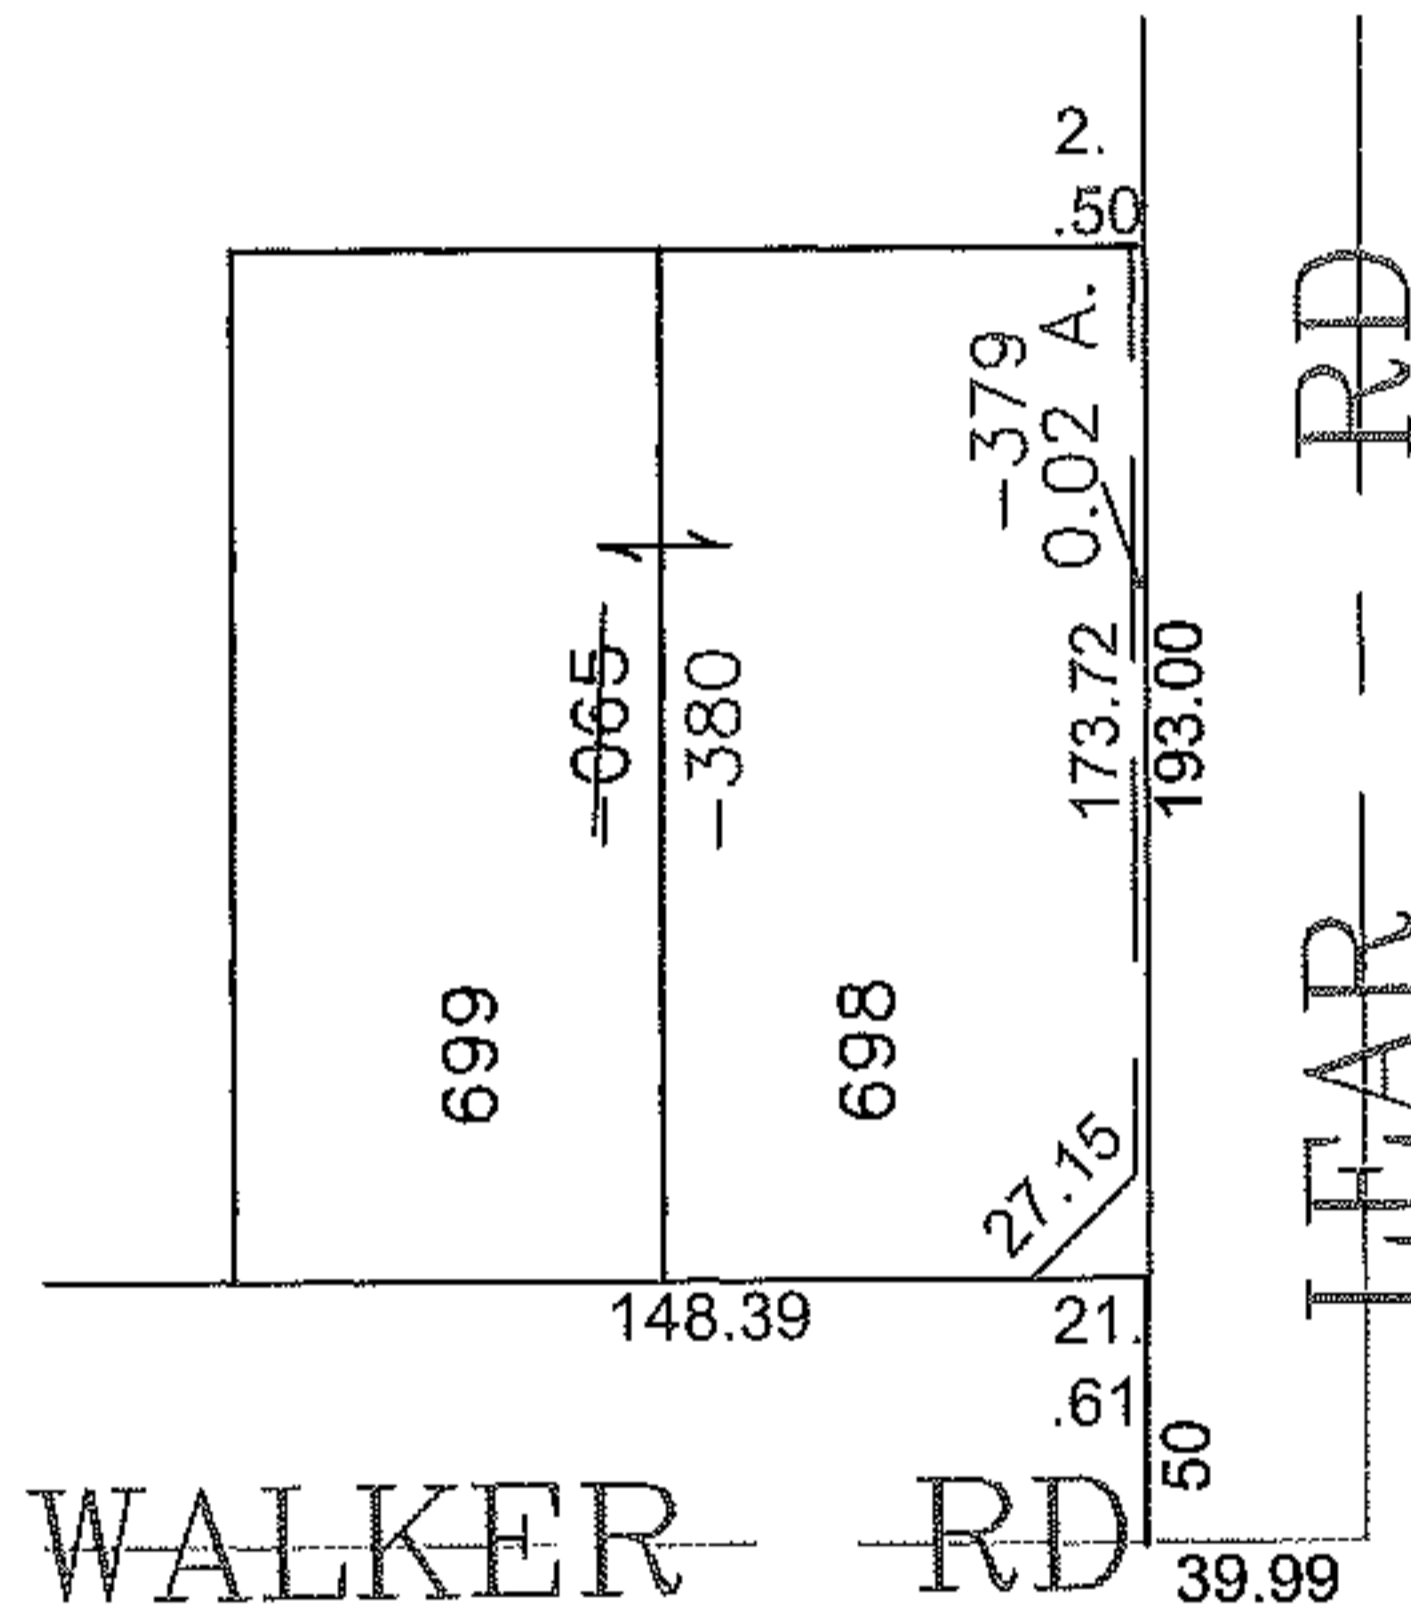

PARENT PARCEL: 04-00-019-144-065

CHILD PARCEL: 04-00-019-144-379, -380

STARTING POINT: CENTERLINE OF WALKER RD & LEAR RD

13-03125

SPLITS/DEEDS PROCESSED

LORAIN COUNTY TAX MAP DEPARTMENT
226 MIDDLE AVE. ELYRIA, OHIO

SURVEYED BY: AMY M KELLY

CLOSURE: 0.00 : 10.000

MAP PAGE(S): 04-00-019-1

APPROVED BY: JAH DATE: 2/26/2013

SCALE: 1" = 100 PRIOR INSTRUMENT: 20010792130