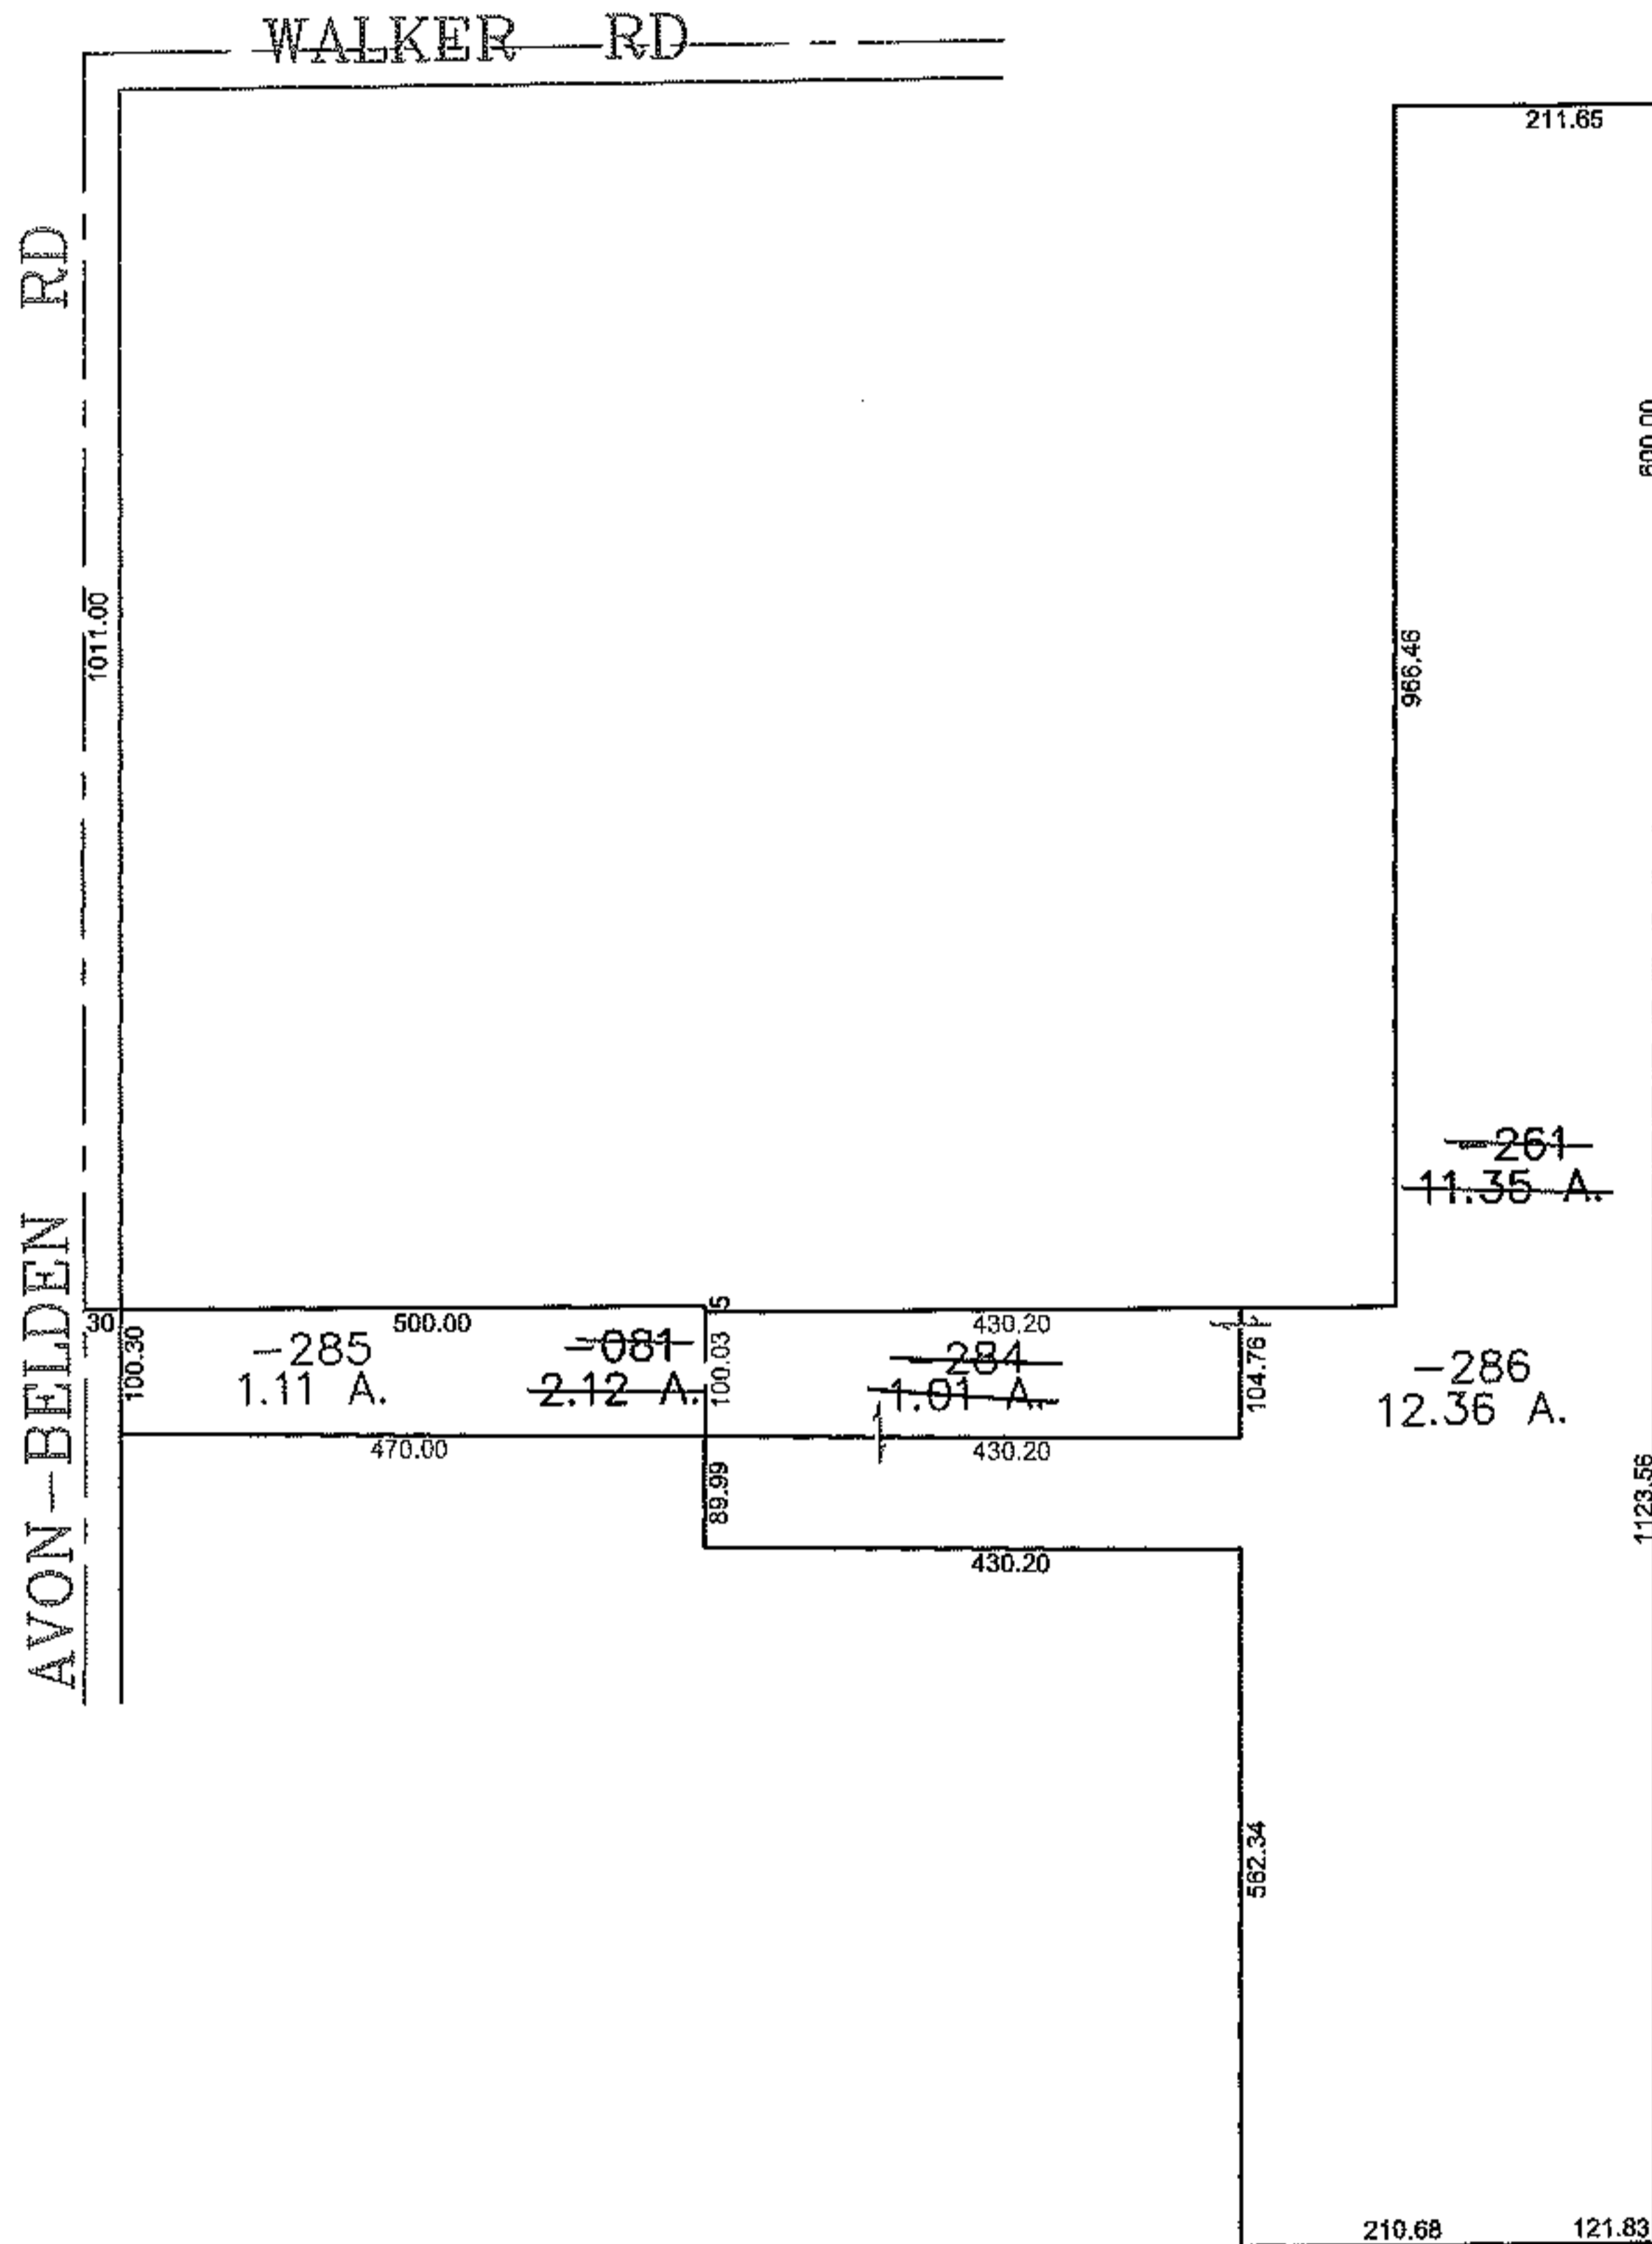

PARENT PARCEL: 04-00-017-103-081

CHILD PARCEL: 04-00-017-103-284, -285, -286

STARTING POINT: CENTERLINE OF AVON-BELDEN RD & WALKER RD

13-03122

SPLITS/DEEDS PROCESSED
LORAIN COUNTY TAX MAP DEPARTMENT
 226 MIDDLE AVE. ELYRIA, OHIO

SURVEYED BY: JAMES T SAYLER
 CLOSURE: 0.00 : 10.000
 MAP PAGE(S): 04-00-017-C
 APPROVED BY: JAH DATE: 2/19/2013
 SCALE: 1" = 300 PRIOR INSTRUMENT: OR 122/161