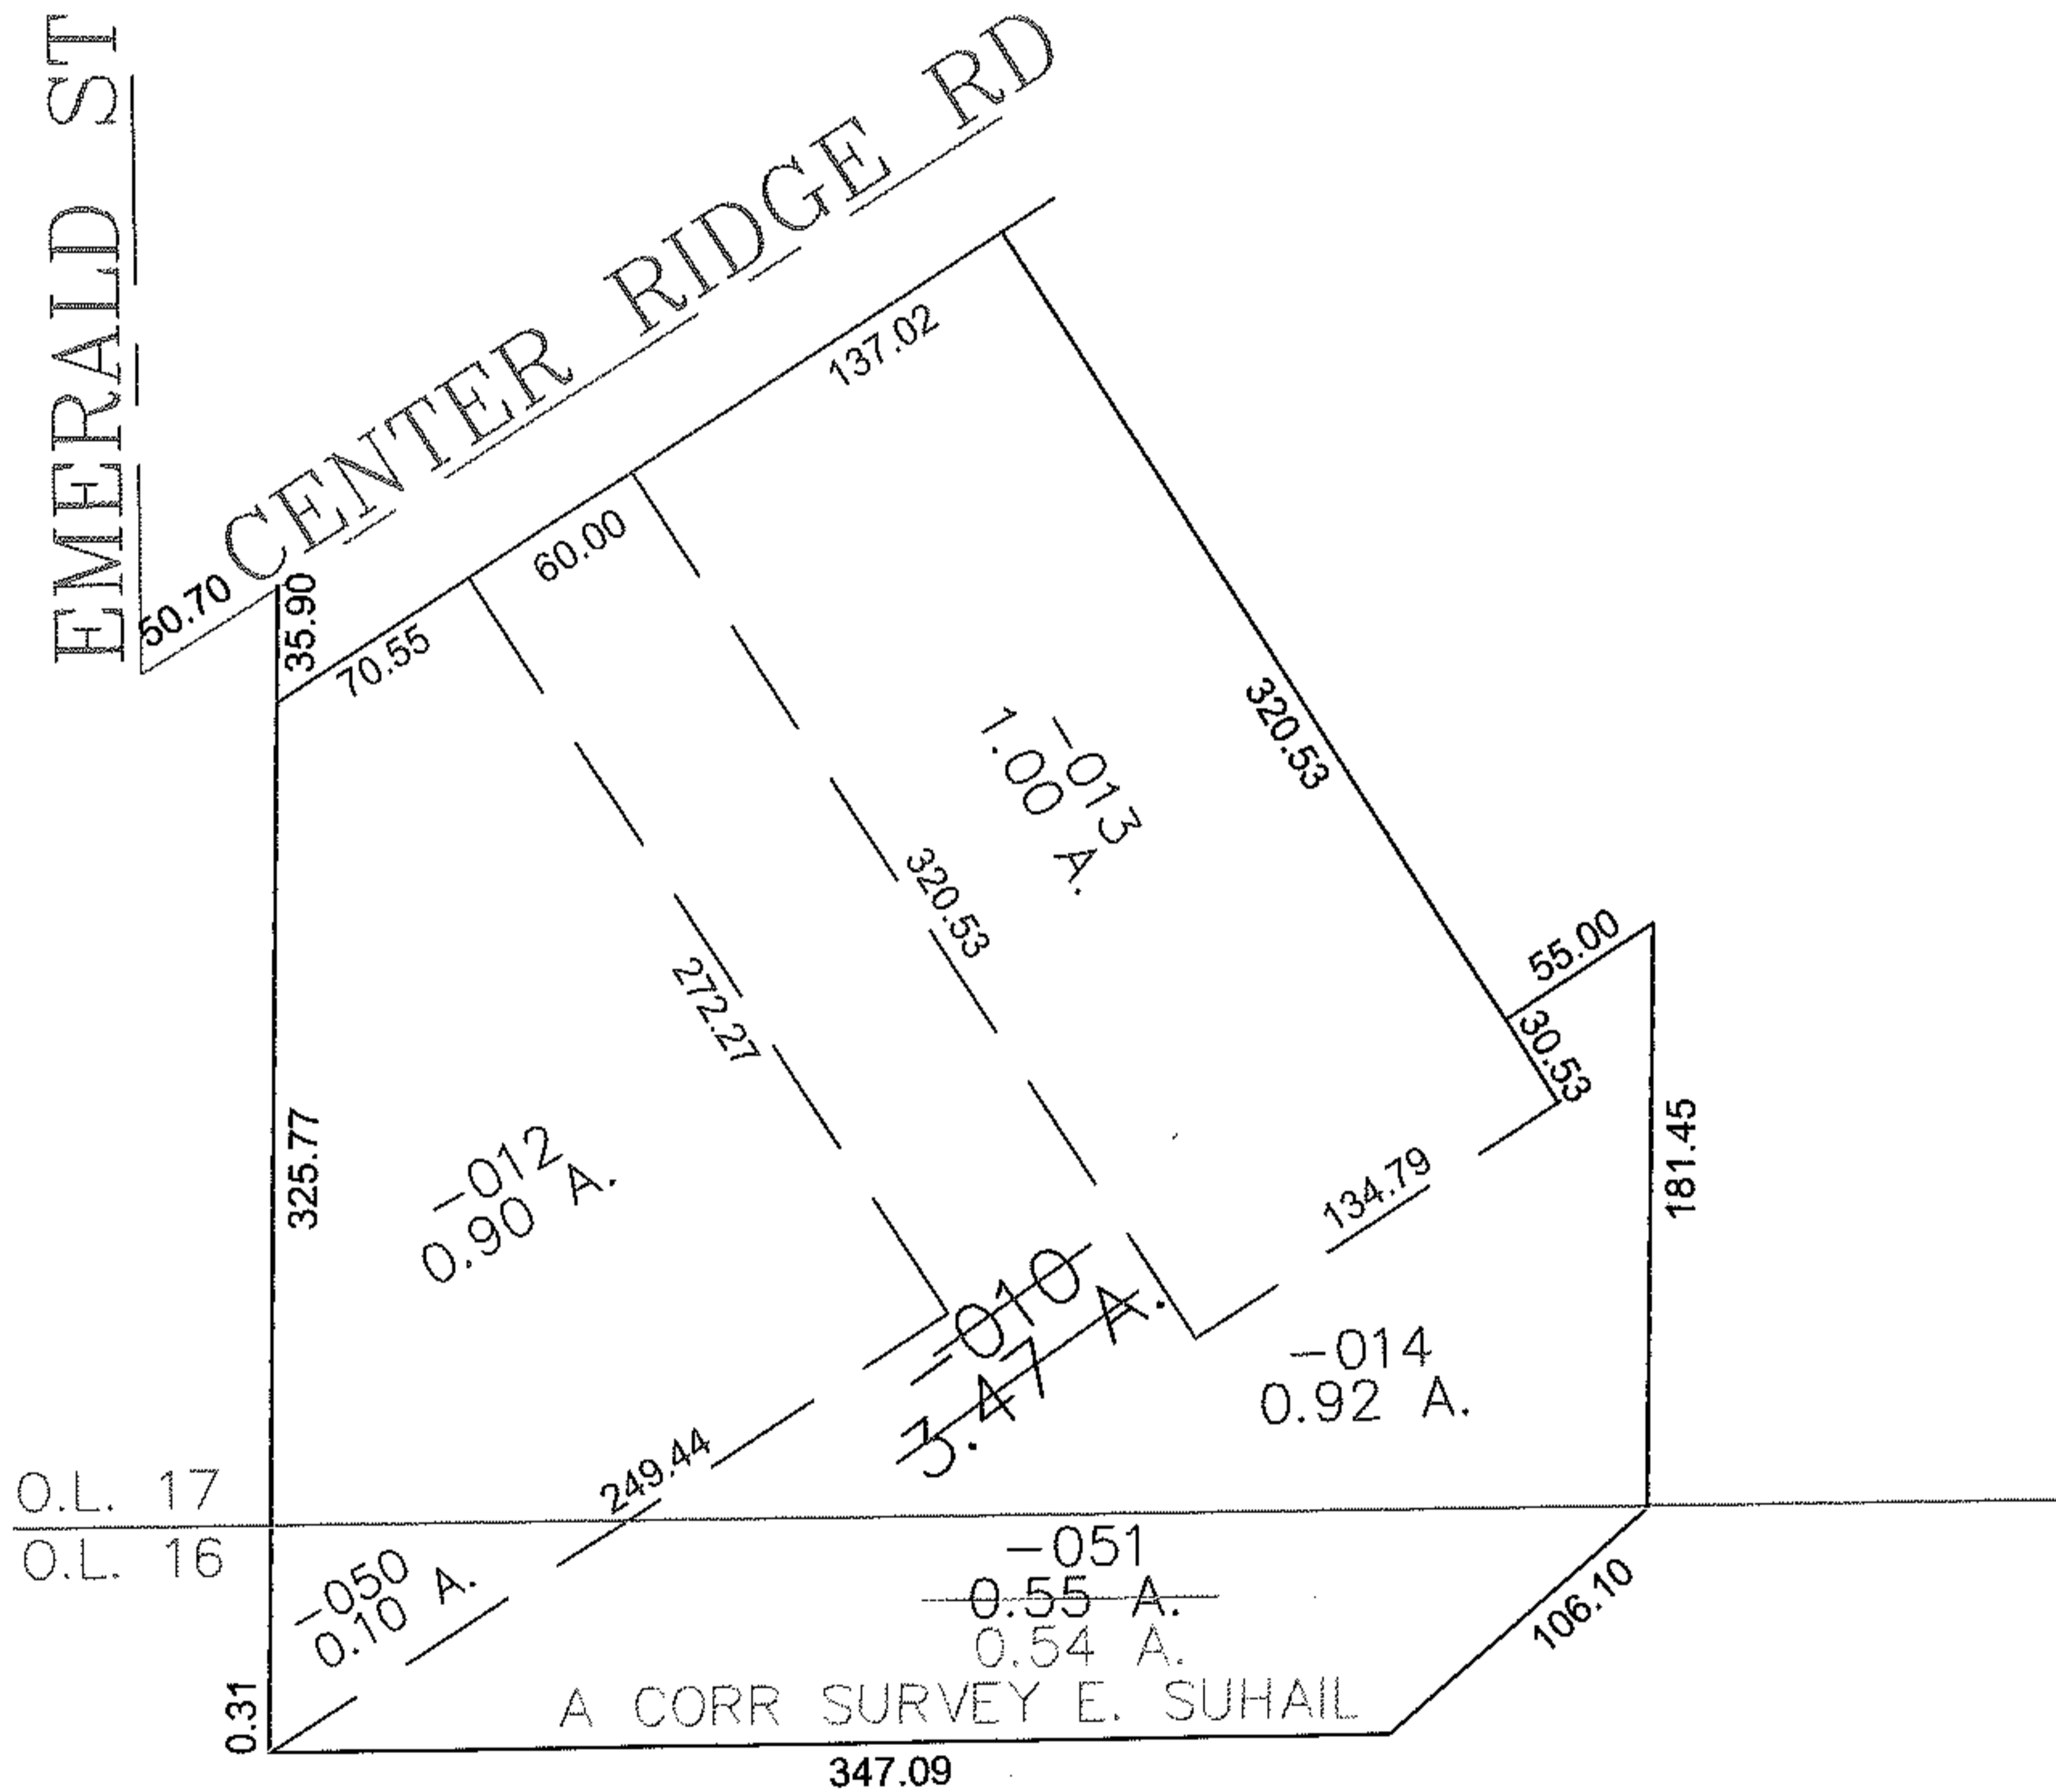

PARENT PARCEL: 07-00-017-130-010

CHILD PARCEL: 07-00-017-130-012, -013, -014 07-00-016-112-050, -051

STARTING POINT: CENTERLINE OF EMERALD ST & CENTER RIDGE RD

13-03119

SPLITS/DEEDS PROCESSED

LORAIN COUNTY TAX MAP DEPARTMENT
226 MIDDLE AVE. ELYRIA, OHIO

SURVEYED BY: EHTESHAM SUHAIL

CLOSURE: 0.01 : 10.000

MAP PAGE(S): 07-00-017-D

APPROVED BY: JAH DATE: 2-4-2013

SCALE: 1" = 100 PRIOR INSTRUMENT: 99091092077