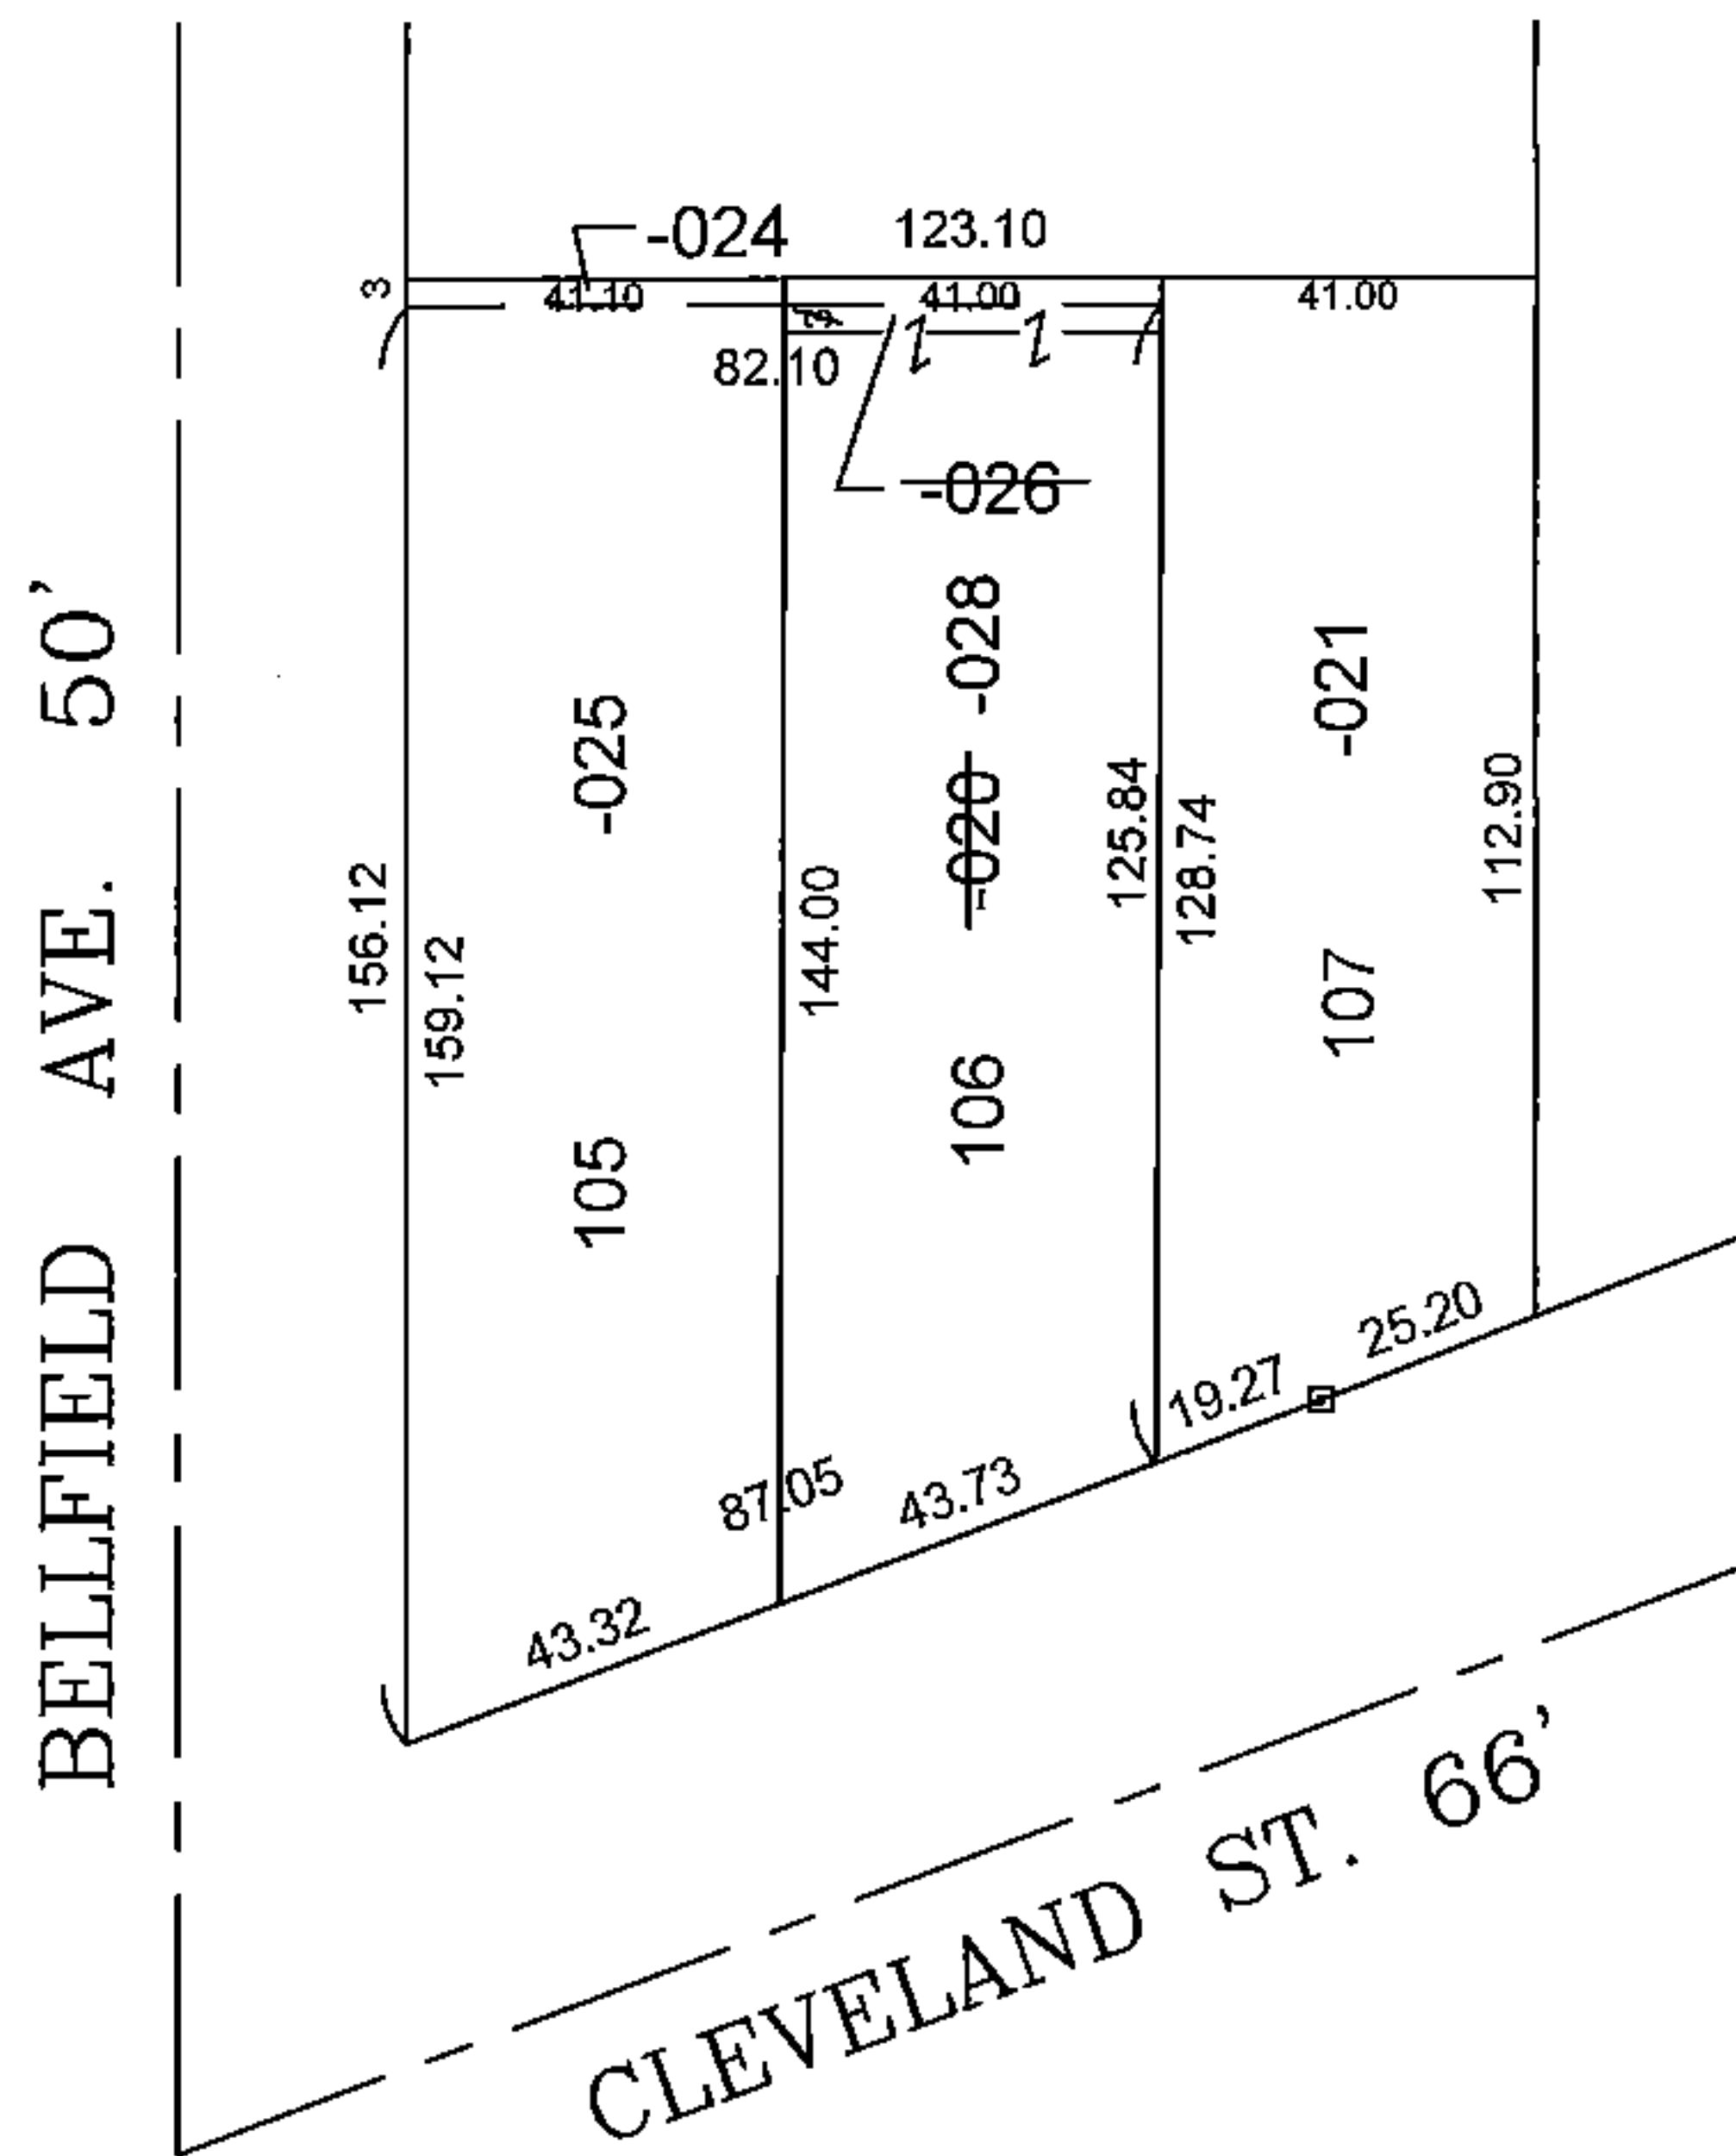

PARENT PARCEL: 06-25-018-107-020 & -026

CHILD PARCEL: 06-25-018-107-028

STARTING POINT: S.W. CORNER OF S/L 105

15-03116-C

### COMBINATION

~~06-25-018-107-020~~  
~~43.73 X 138~~

~~06-25-018-107-026~~  
~~41 X 3~~

06-25-018-107-028  
43.73 X 141.05

CORR. PER  
INST. 2015-0534841

### SPLITS/DEEDS PROCESSED

LORAIN COUNTY TAX MAP DEPARTMENT  
226 MIDDLE AVE. ELYRIA, OHIO

SURVEYED BY: NA

CLOSURE: NA

MAP PAGE(S): 06-25-018

APPROVED BY: TJS DATE: 2/20/15

SCALE: 1"= 50' PRIOR INST.: 20150534841