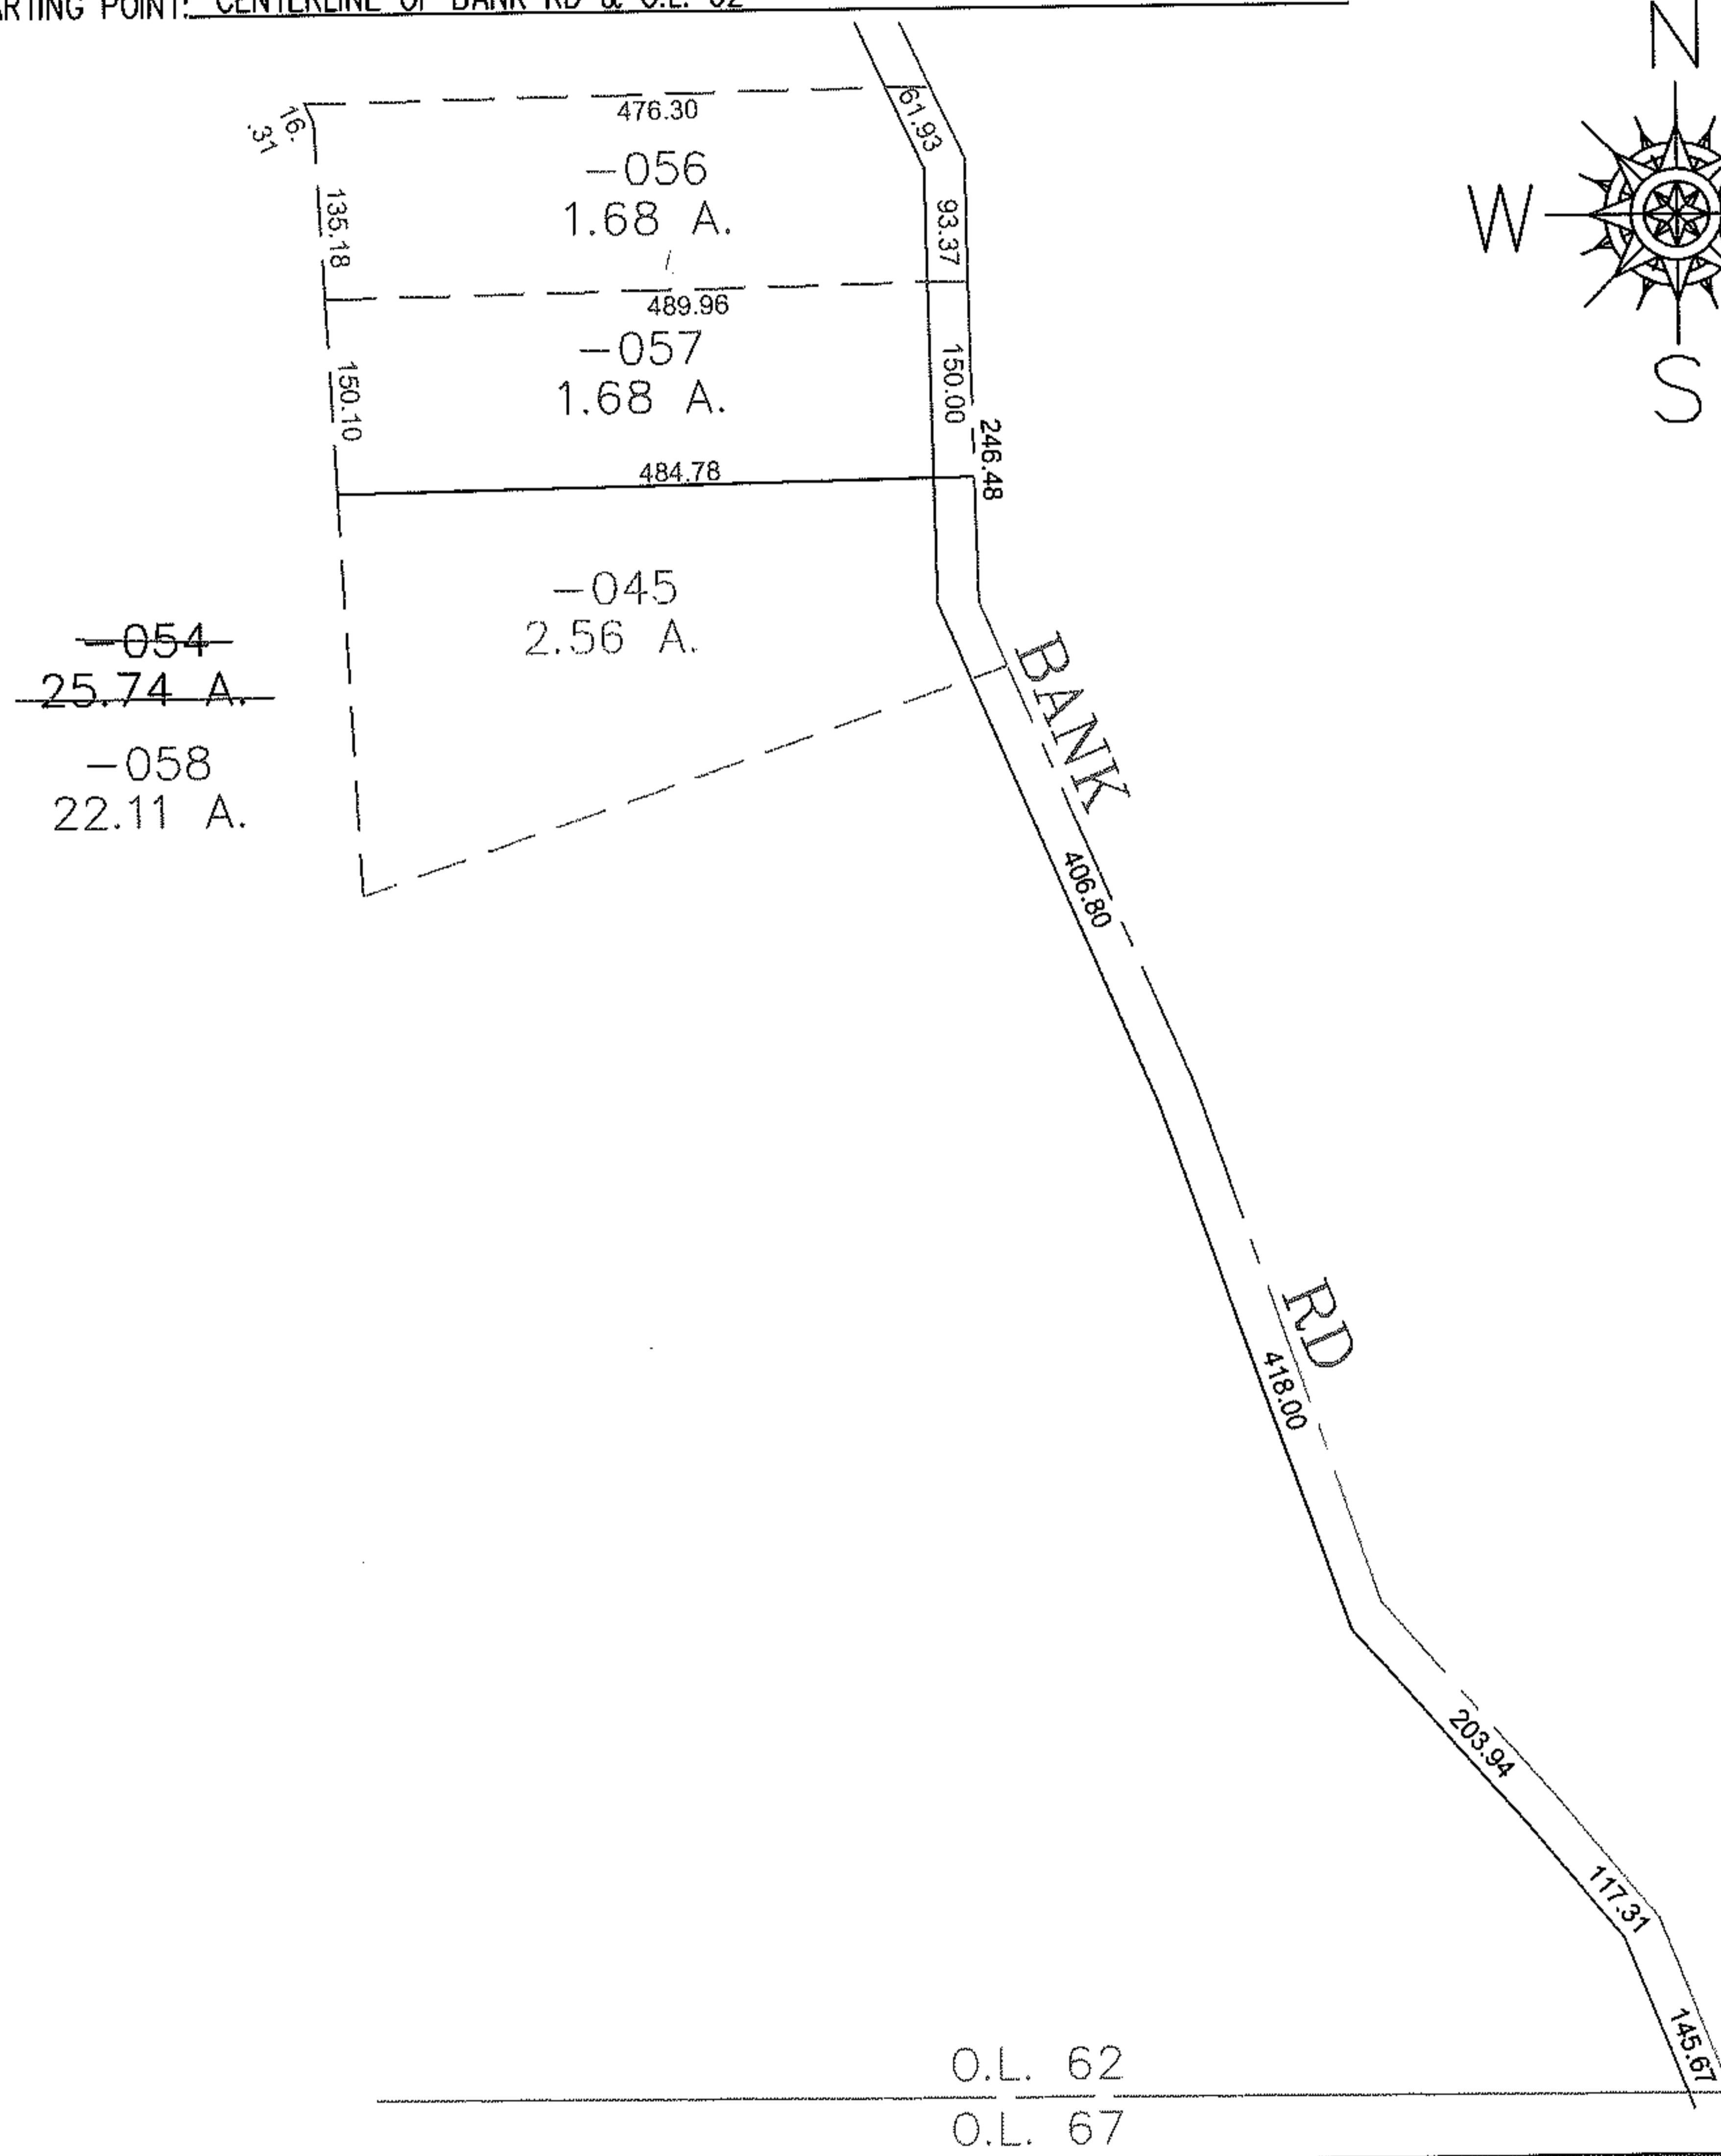

PARENT PARCEL: 01-00-062-000-054

CHILD PARCEL: 01-00-062-000-056 THRU -058

STARTING POINT: CENTERLINE OF BANK RD & O.L. 62

13-03113

**SPLITS/DEEDS PROCESSED**

LORAIN COUNTY TAX MAP DEPARTMENT  
226 MIDDLE AVE. ELYRIA, OHIO

SURVEYED BY: RICHARD FREDRICKSON

CLOSURE: 0.00 : 10.000

MAP PAGE(S): 1-J

APPROVED BY: JAH DATE: 1/7/2013

SCALE: 1" = 200 PRIOR INSTRUMENT: 20060171394