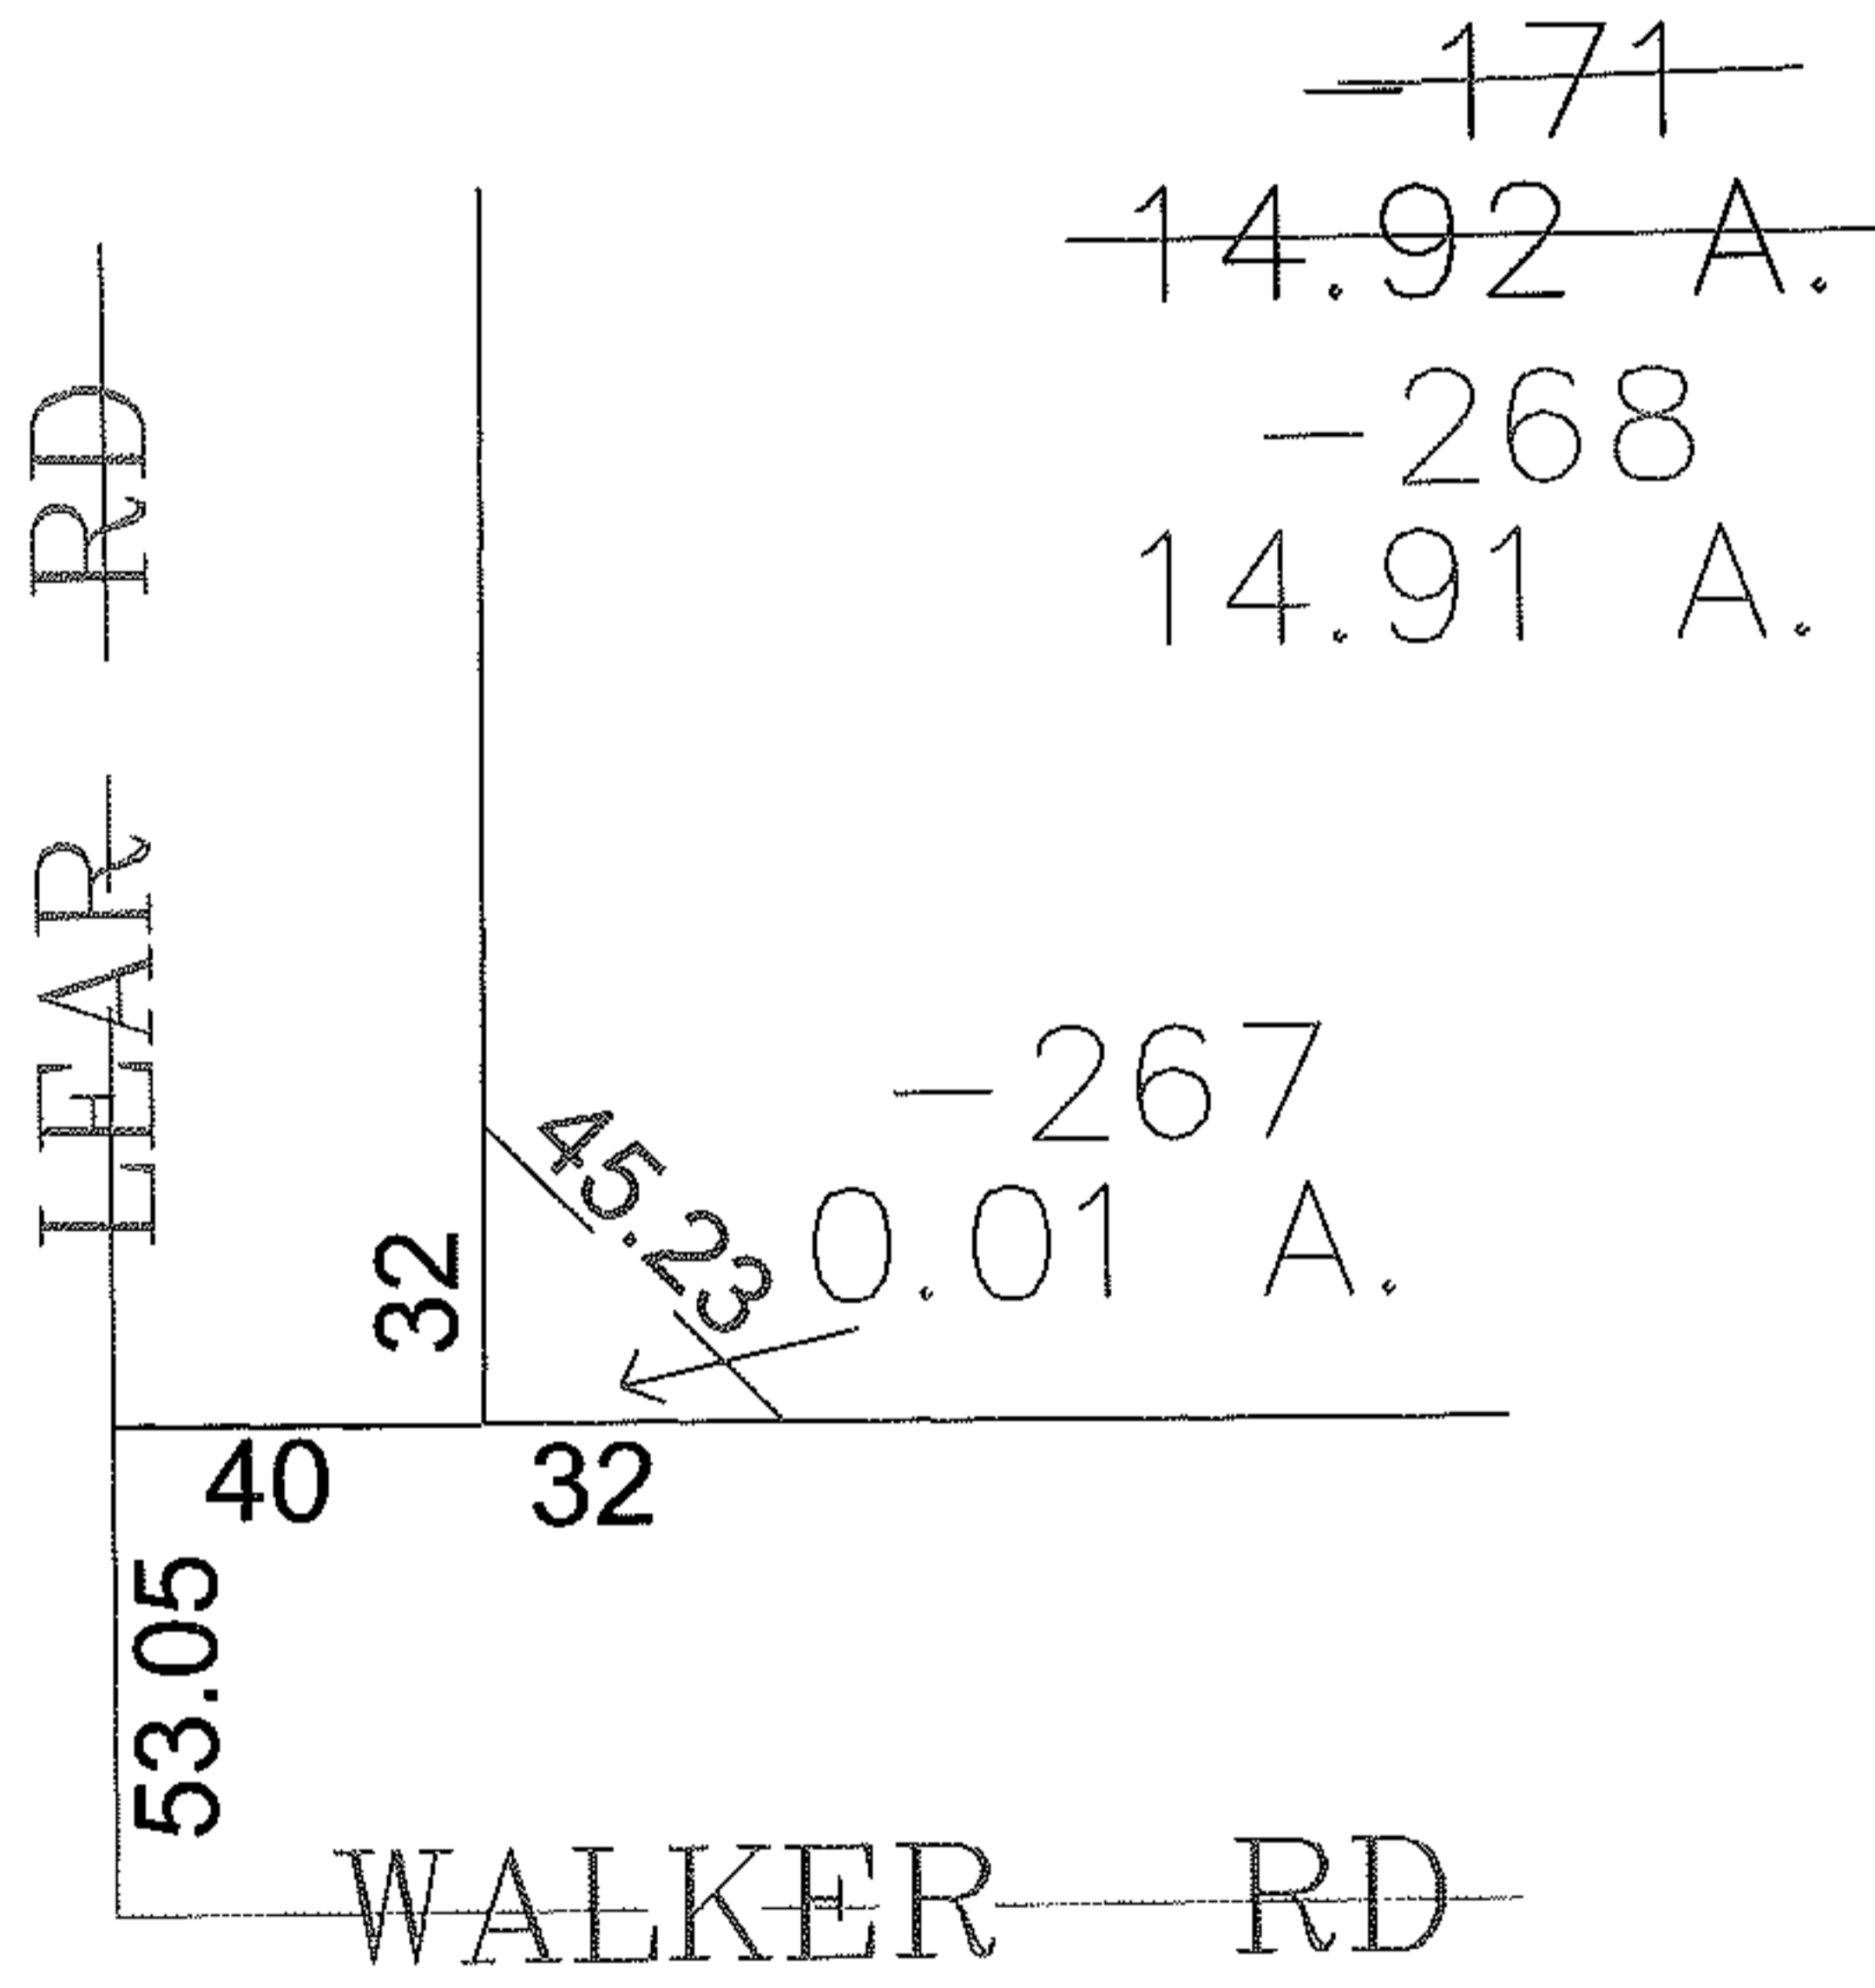

PARENT PARCEL: 04-00-030-141-171
CHILD PARCEL: 04-00-030-141-267, -268
STARTING POINT: CENTERLINE OF WALKER RD & LEAR RD

13-03112

SPLITS/DEEDS PROCESSED
LORAIN COUNTY TAX MAP DEPARTMENT
226 MIDDLE AVE. ELYRIA, OHIO

SURVEYED BY: MICHAEL BRAMHALL
CLOSURE: 0.00 : 10,000
MAP PAGE(S): 04-00-030-E
APPROVED BY: JAH DATE: 1/7/2013
SCALE: 1"= 50' PRIOR INST.: 19970447003