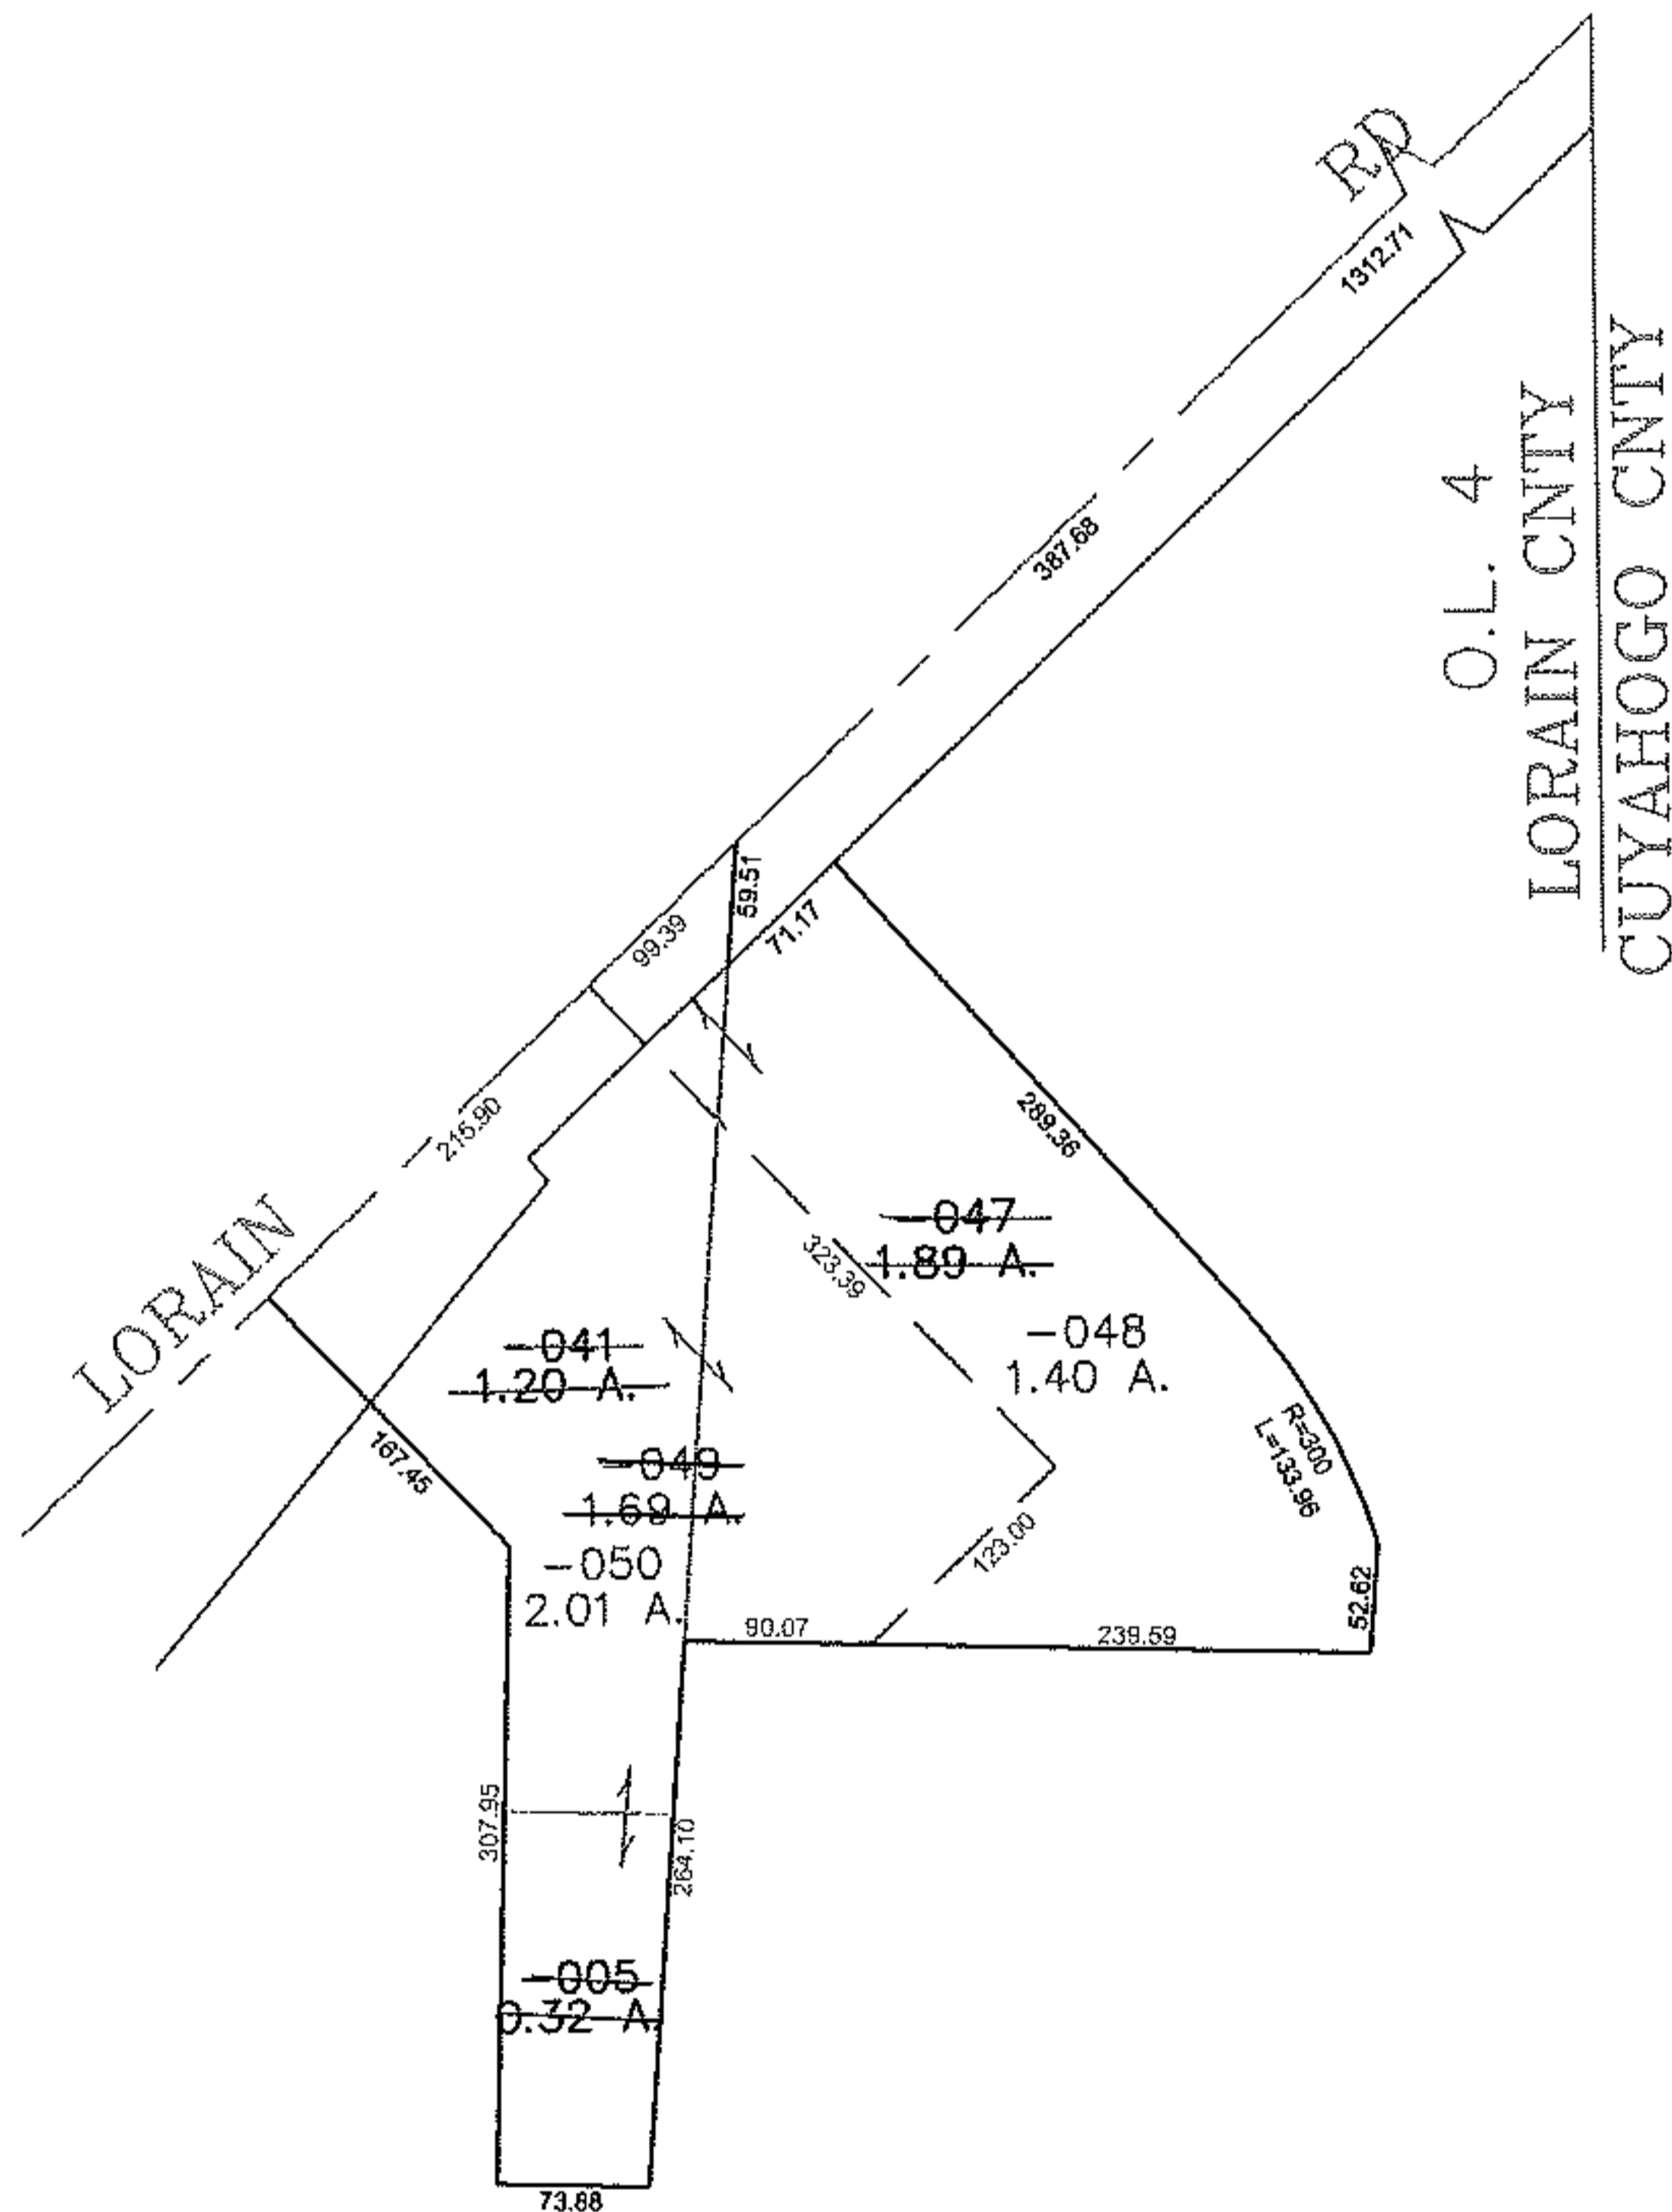

PARENT PARCEL: 07-00-004-110-041, -047, -005

CHILD PARCEL: 07-00-004-110-048, -049, -050

STARTING POINT: CENTERLINE OF LORAIN RD & O.L. 4

12-03107

**SPLITS/DEEDS PROCESSED**  
**LORAIN COUNTY TAX MAP DEPARTMENT**  
 226 MIDDLE AVE. ELYRIA, OHIO

SURVEYED BY: TREVOR BIXLER  
 CLOSURE: 0.00 : 10.000  
 MAP PAGE(S): 07-00-004-D  
 APPROVED BY: JAH DATE: 12/18/2012  
 SCALE: 1" = 200 PRIOR INSTRUMENT: 20060161100