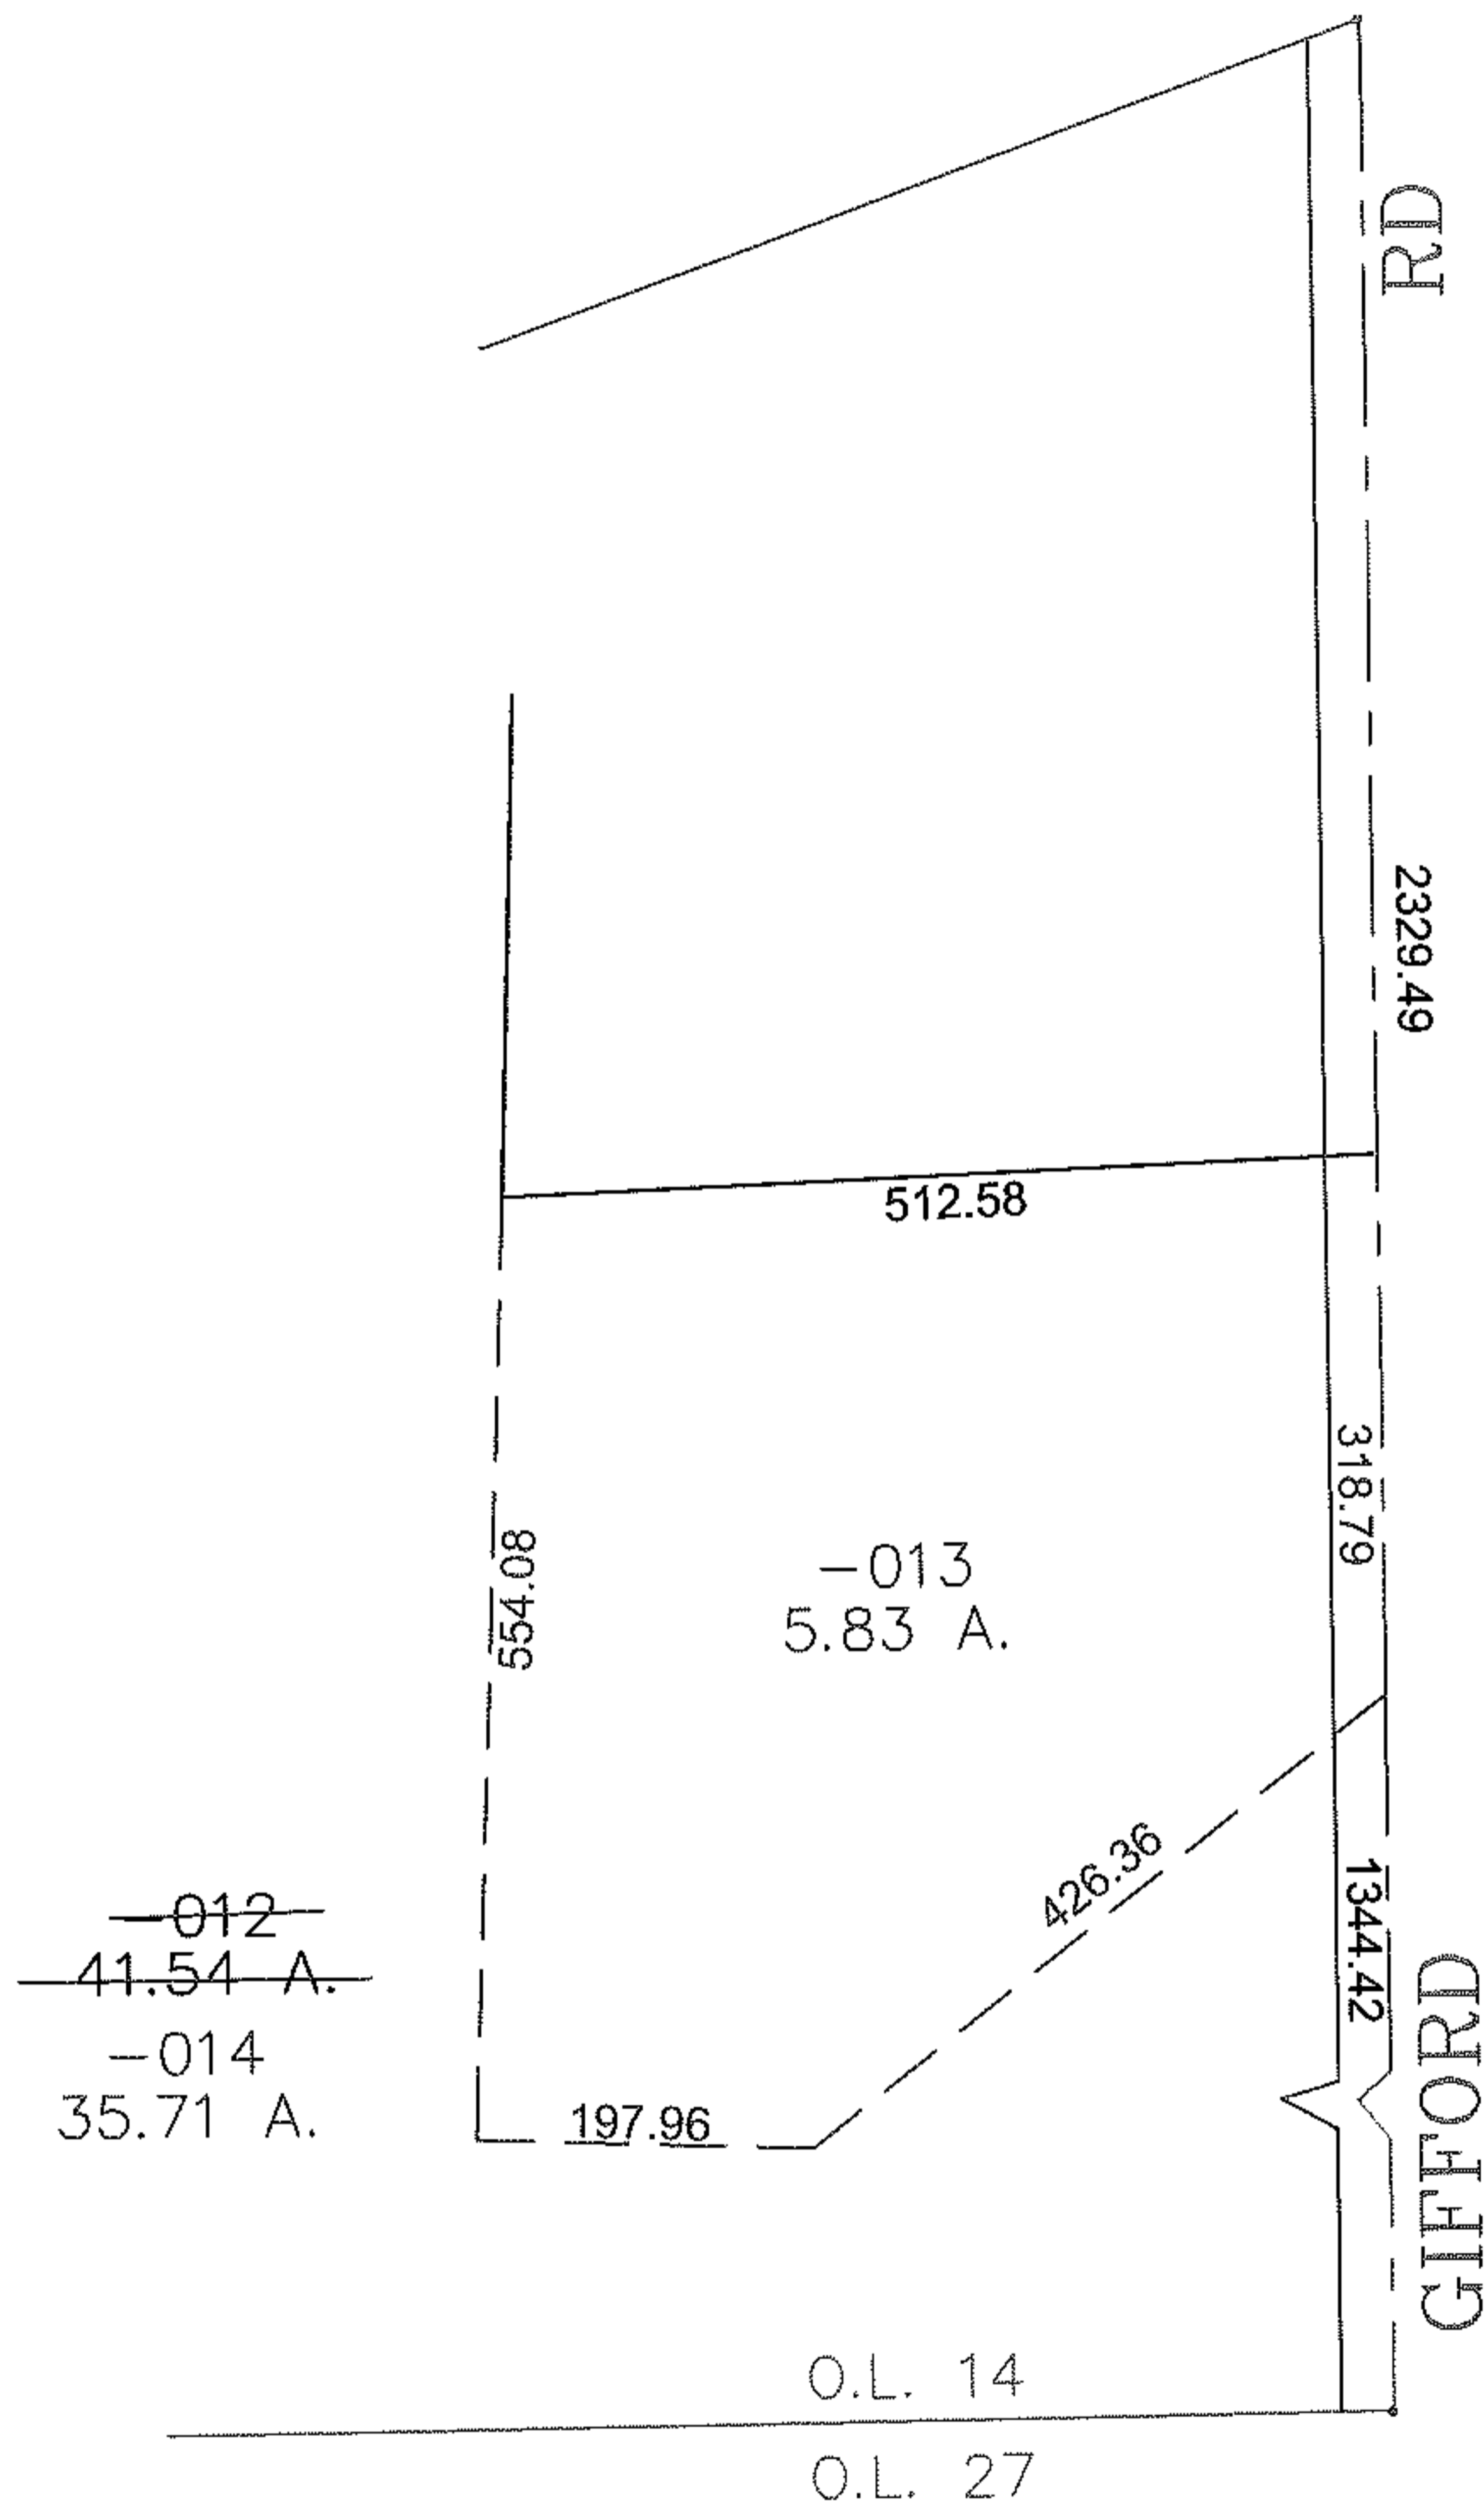

PARENT PARCEL: 13-11-014-000-012

CHILD PARCEL: 13-11-014-000-013, -014

STARTING POINT: CENTERLINE OF GIFFORD RD & O.L. 14

12-03106

SPLITS/DEEDS PROCESSED

LORAIN COUNTY TAX MAP DEPARTMENT
226 MIDDLE AVE. ELYRIA, OHIO

SURVEYED BY: PATRICK MCGANNON

CLOSURE: 0.00 : 10.000

MAP PAGE(S): 13-C

APPROVED BY: JAH DATE: 12/28/2012

SCALE: 1" = 200' PRIOR INSTRUMENT: 20120441625