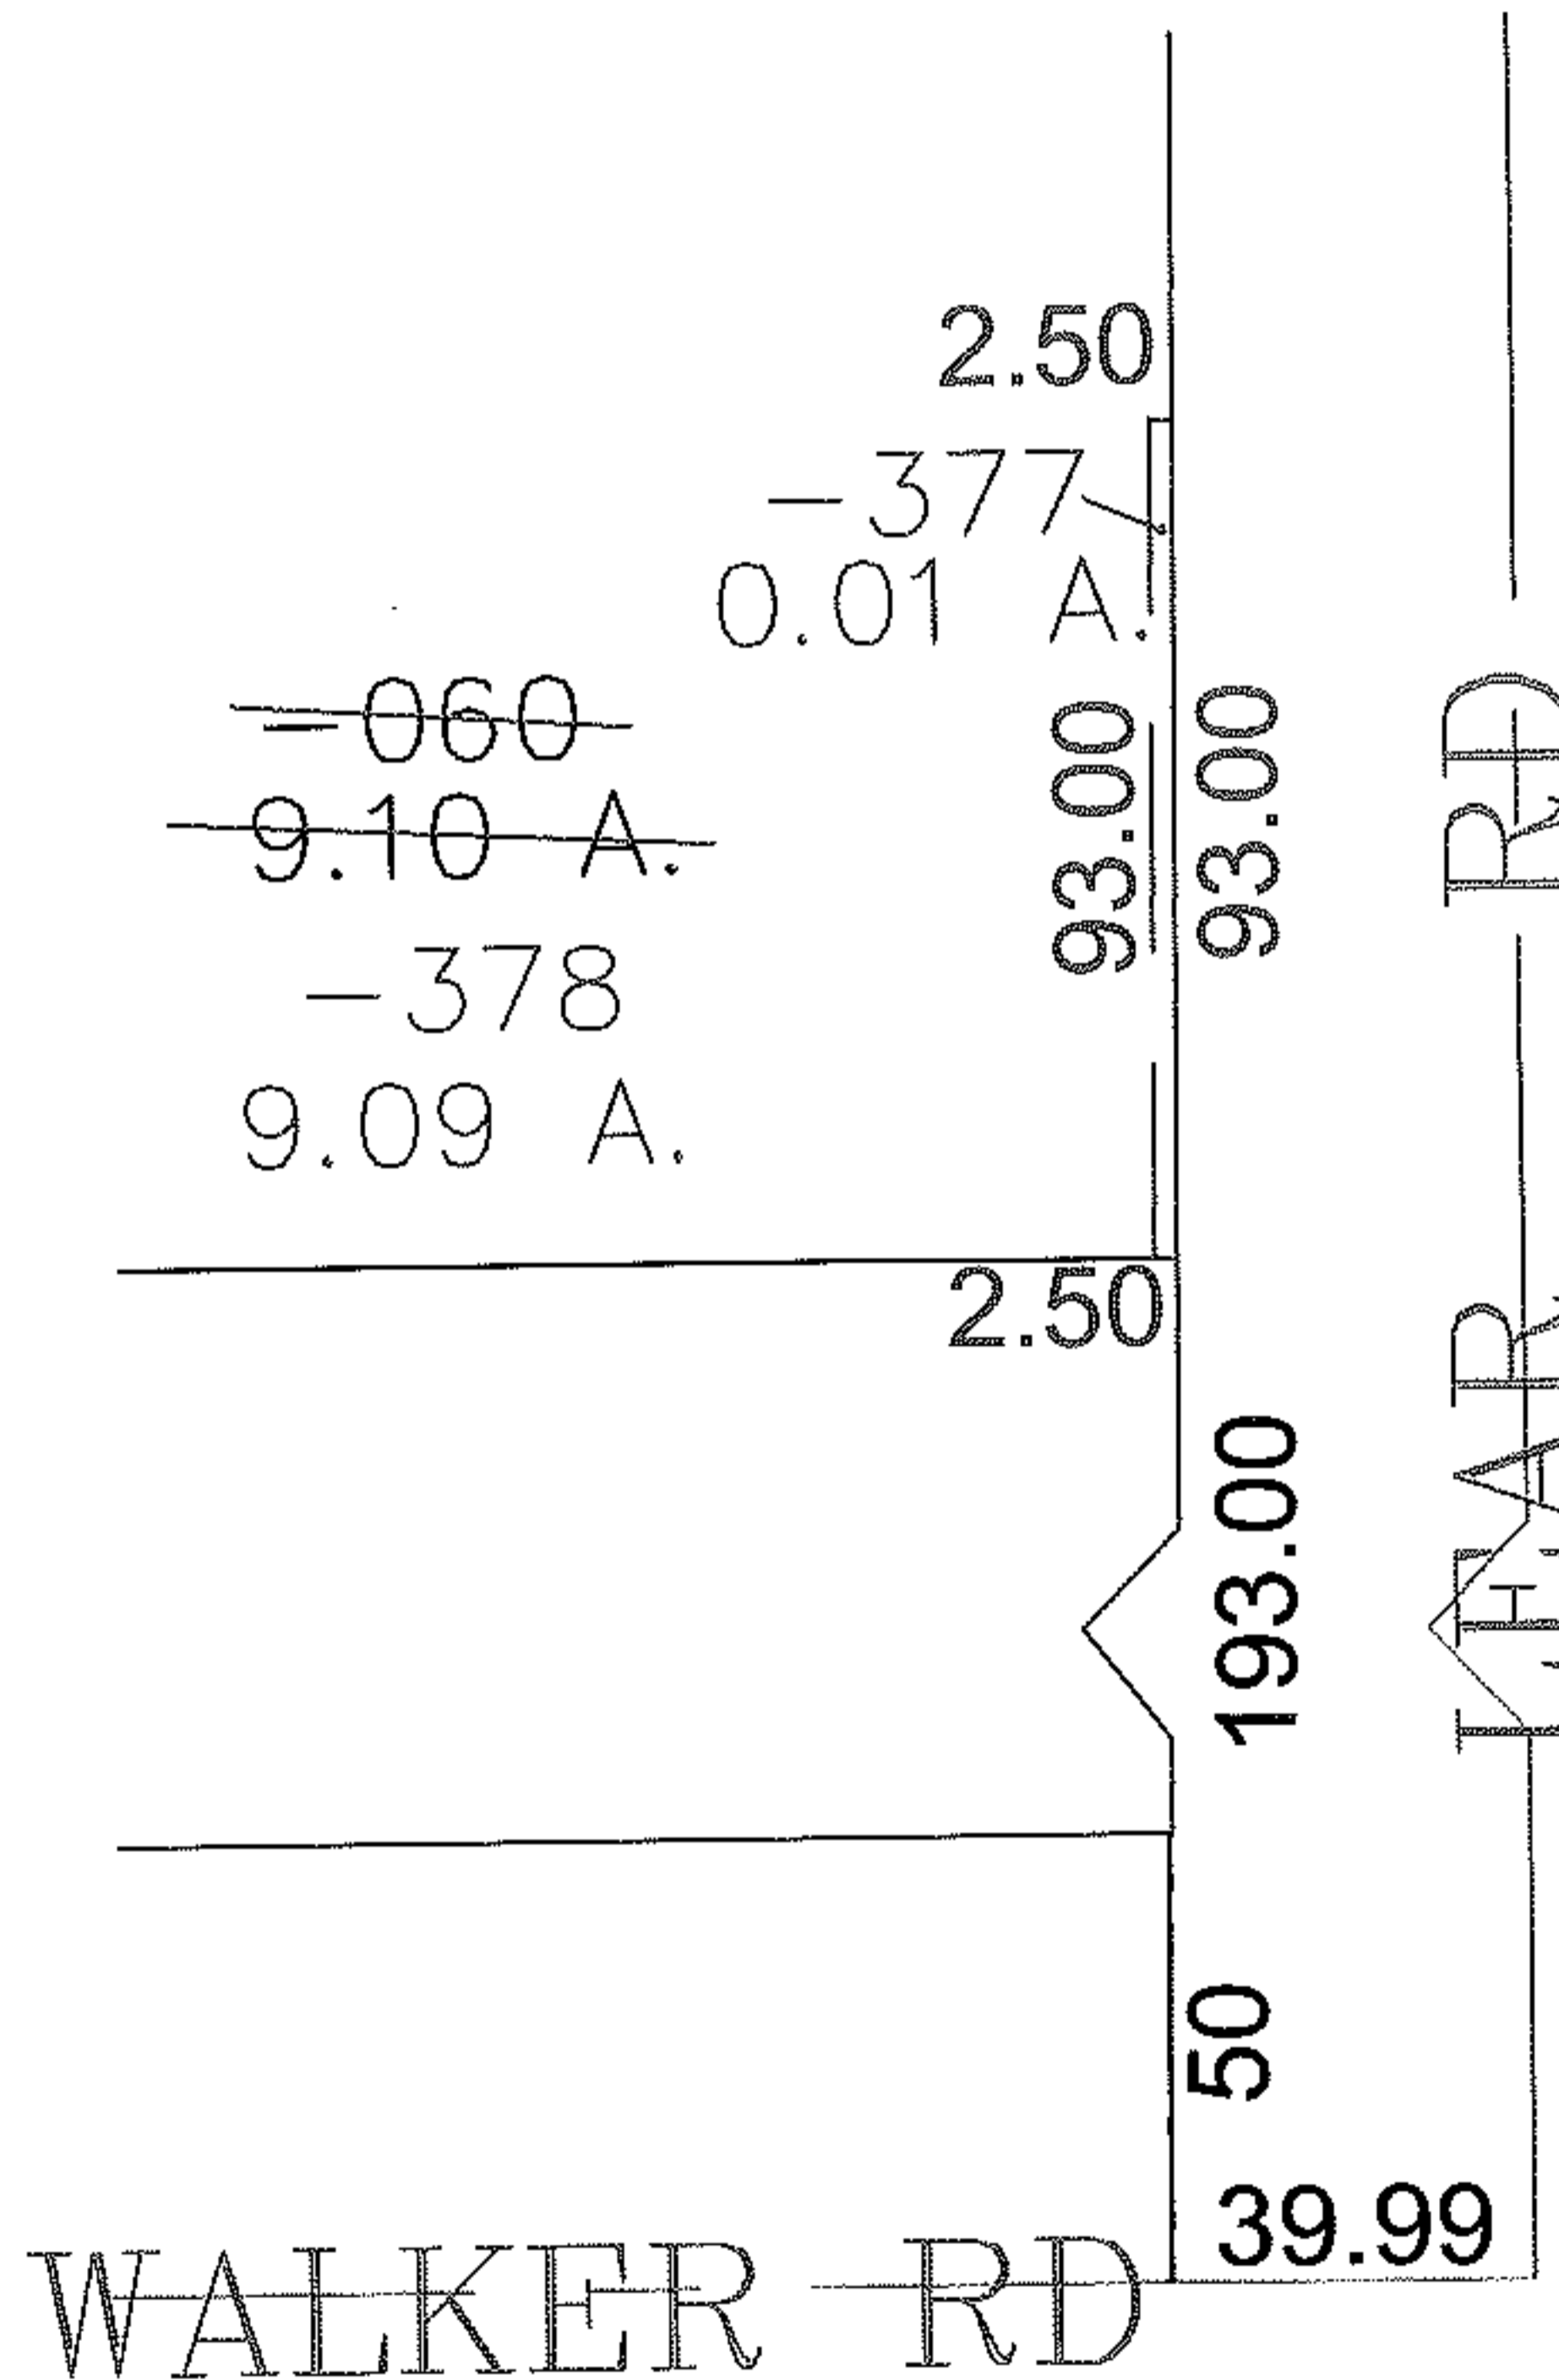

PARENT PARCEL: 04-00-019-144-060

CHILD PARCEL: 04-00-019-144-377, -378

STARTING POINT: CENTERLINE OF WALKER RD & LEAR RD

12-03105

SPLITS/DEEDS PROCESSED

LORAIN COUNTY TAX MAP DEPARTMENT
226 MIDDLE AVE. ELYRIA, OHIO

SURVEYED BY: MICHAEL BRAMHALL

CLOSURE: 0.00 : 10.0000

MAP PAGE(S): 04-00-019-L

APPROVED BY: JAH DATE: 12-13-2012

SCALE: 1"= 50' PRIOR INST.: DV 874/183