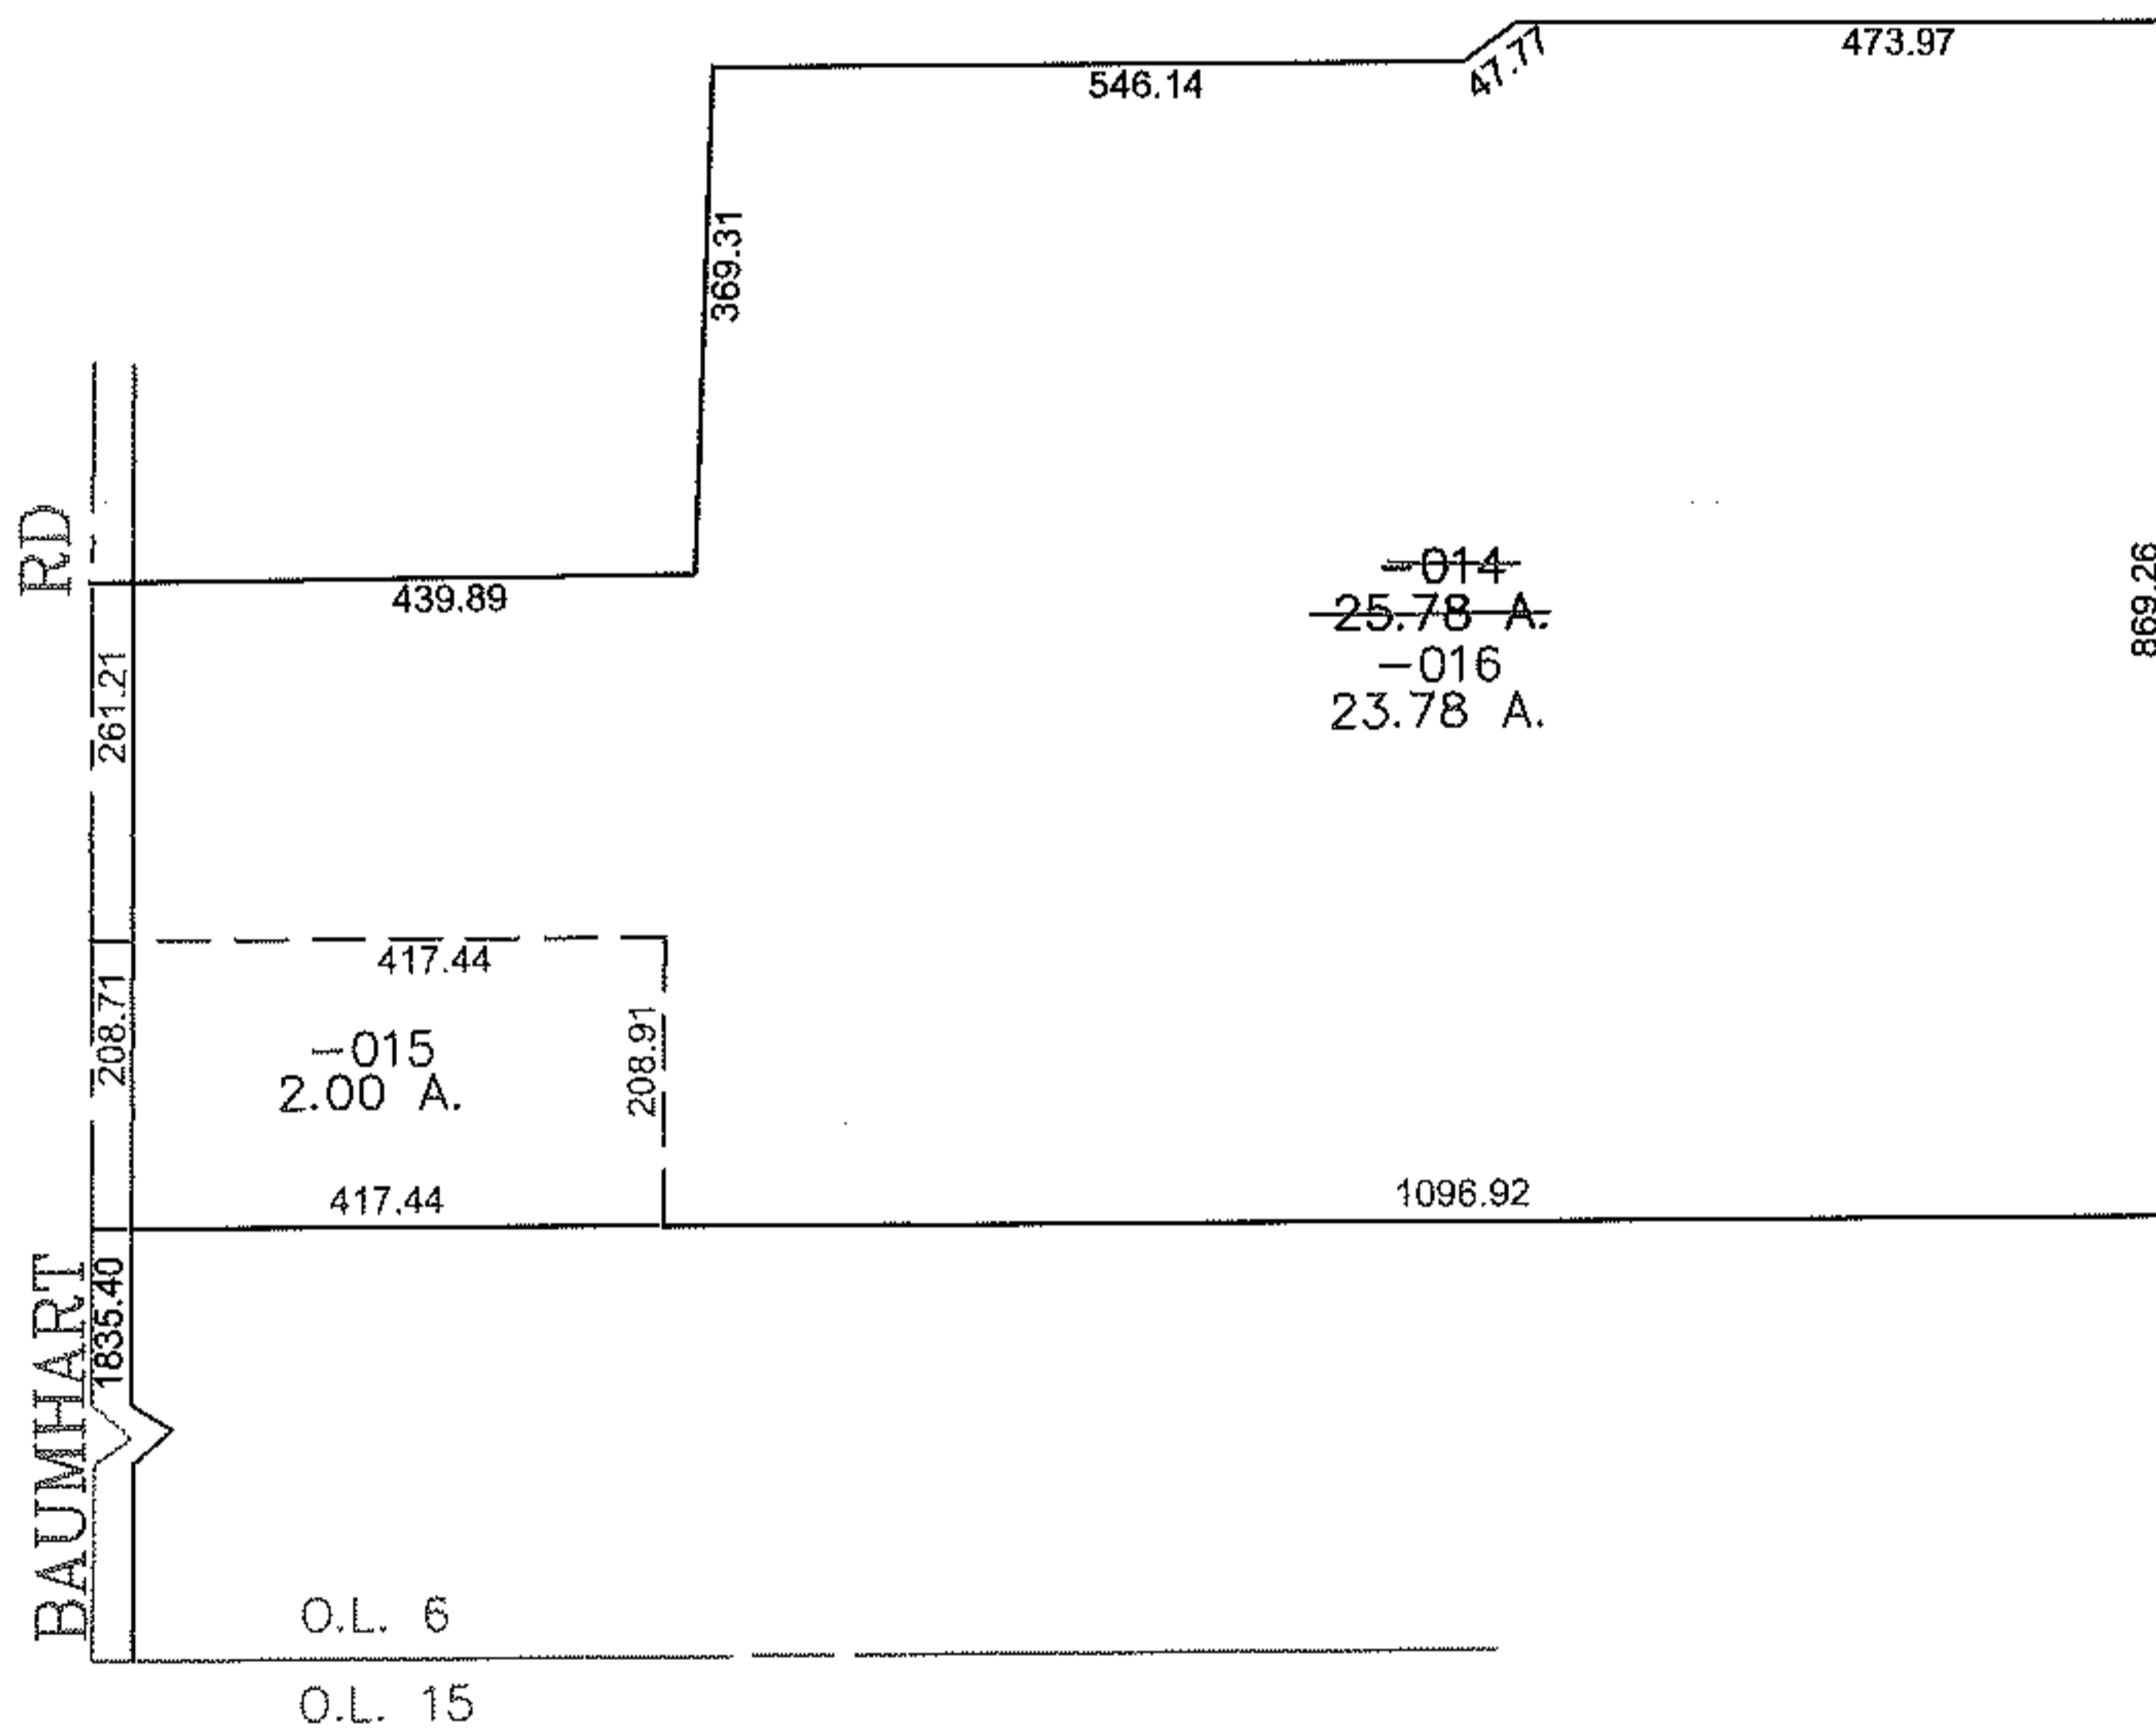

PARENT PARCEL: 08-15-005-000-014

CHILD PARCEL: 08-15-005-000-015, -016

STARTING POINT: CENTERLINE OF BAUMHART RD & O.L. 6

12-03098

SPLITS/DEEDS PROCESSED

LORAIN COUNTY TAX MAP DEPARTMENT
226 MIDDLE AVE. ELYRIA, OHIO

SURVEYED BY: DALE HAYWOOD

CLOSURE: 0.00 : 10.000

MAP PAGE(S): 8-B

APPROVED BY: JAH DATE: 11/30/2012

SCALE: 1" = 300' PRIOR INSTRUMENT: 20120413717