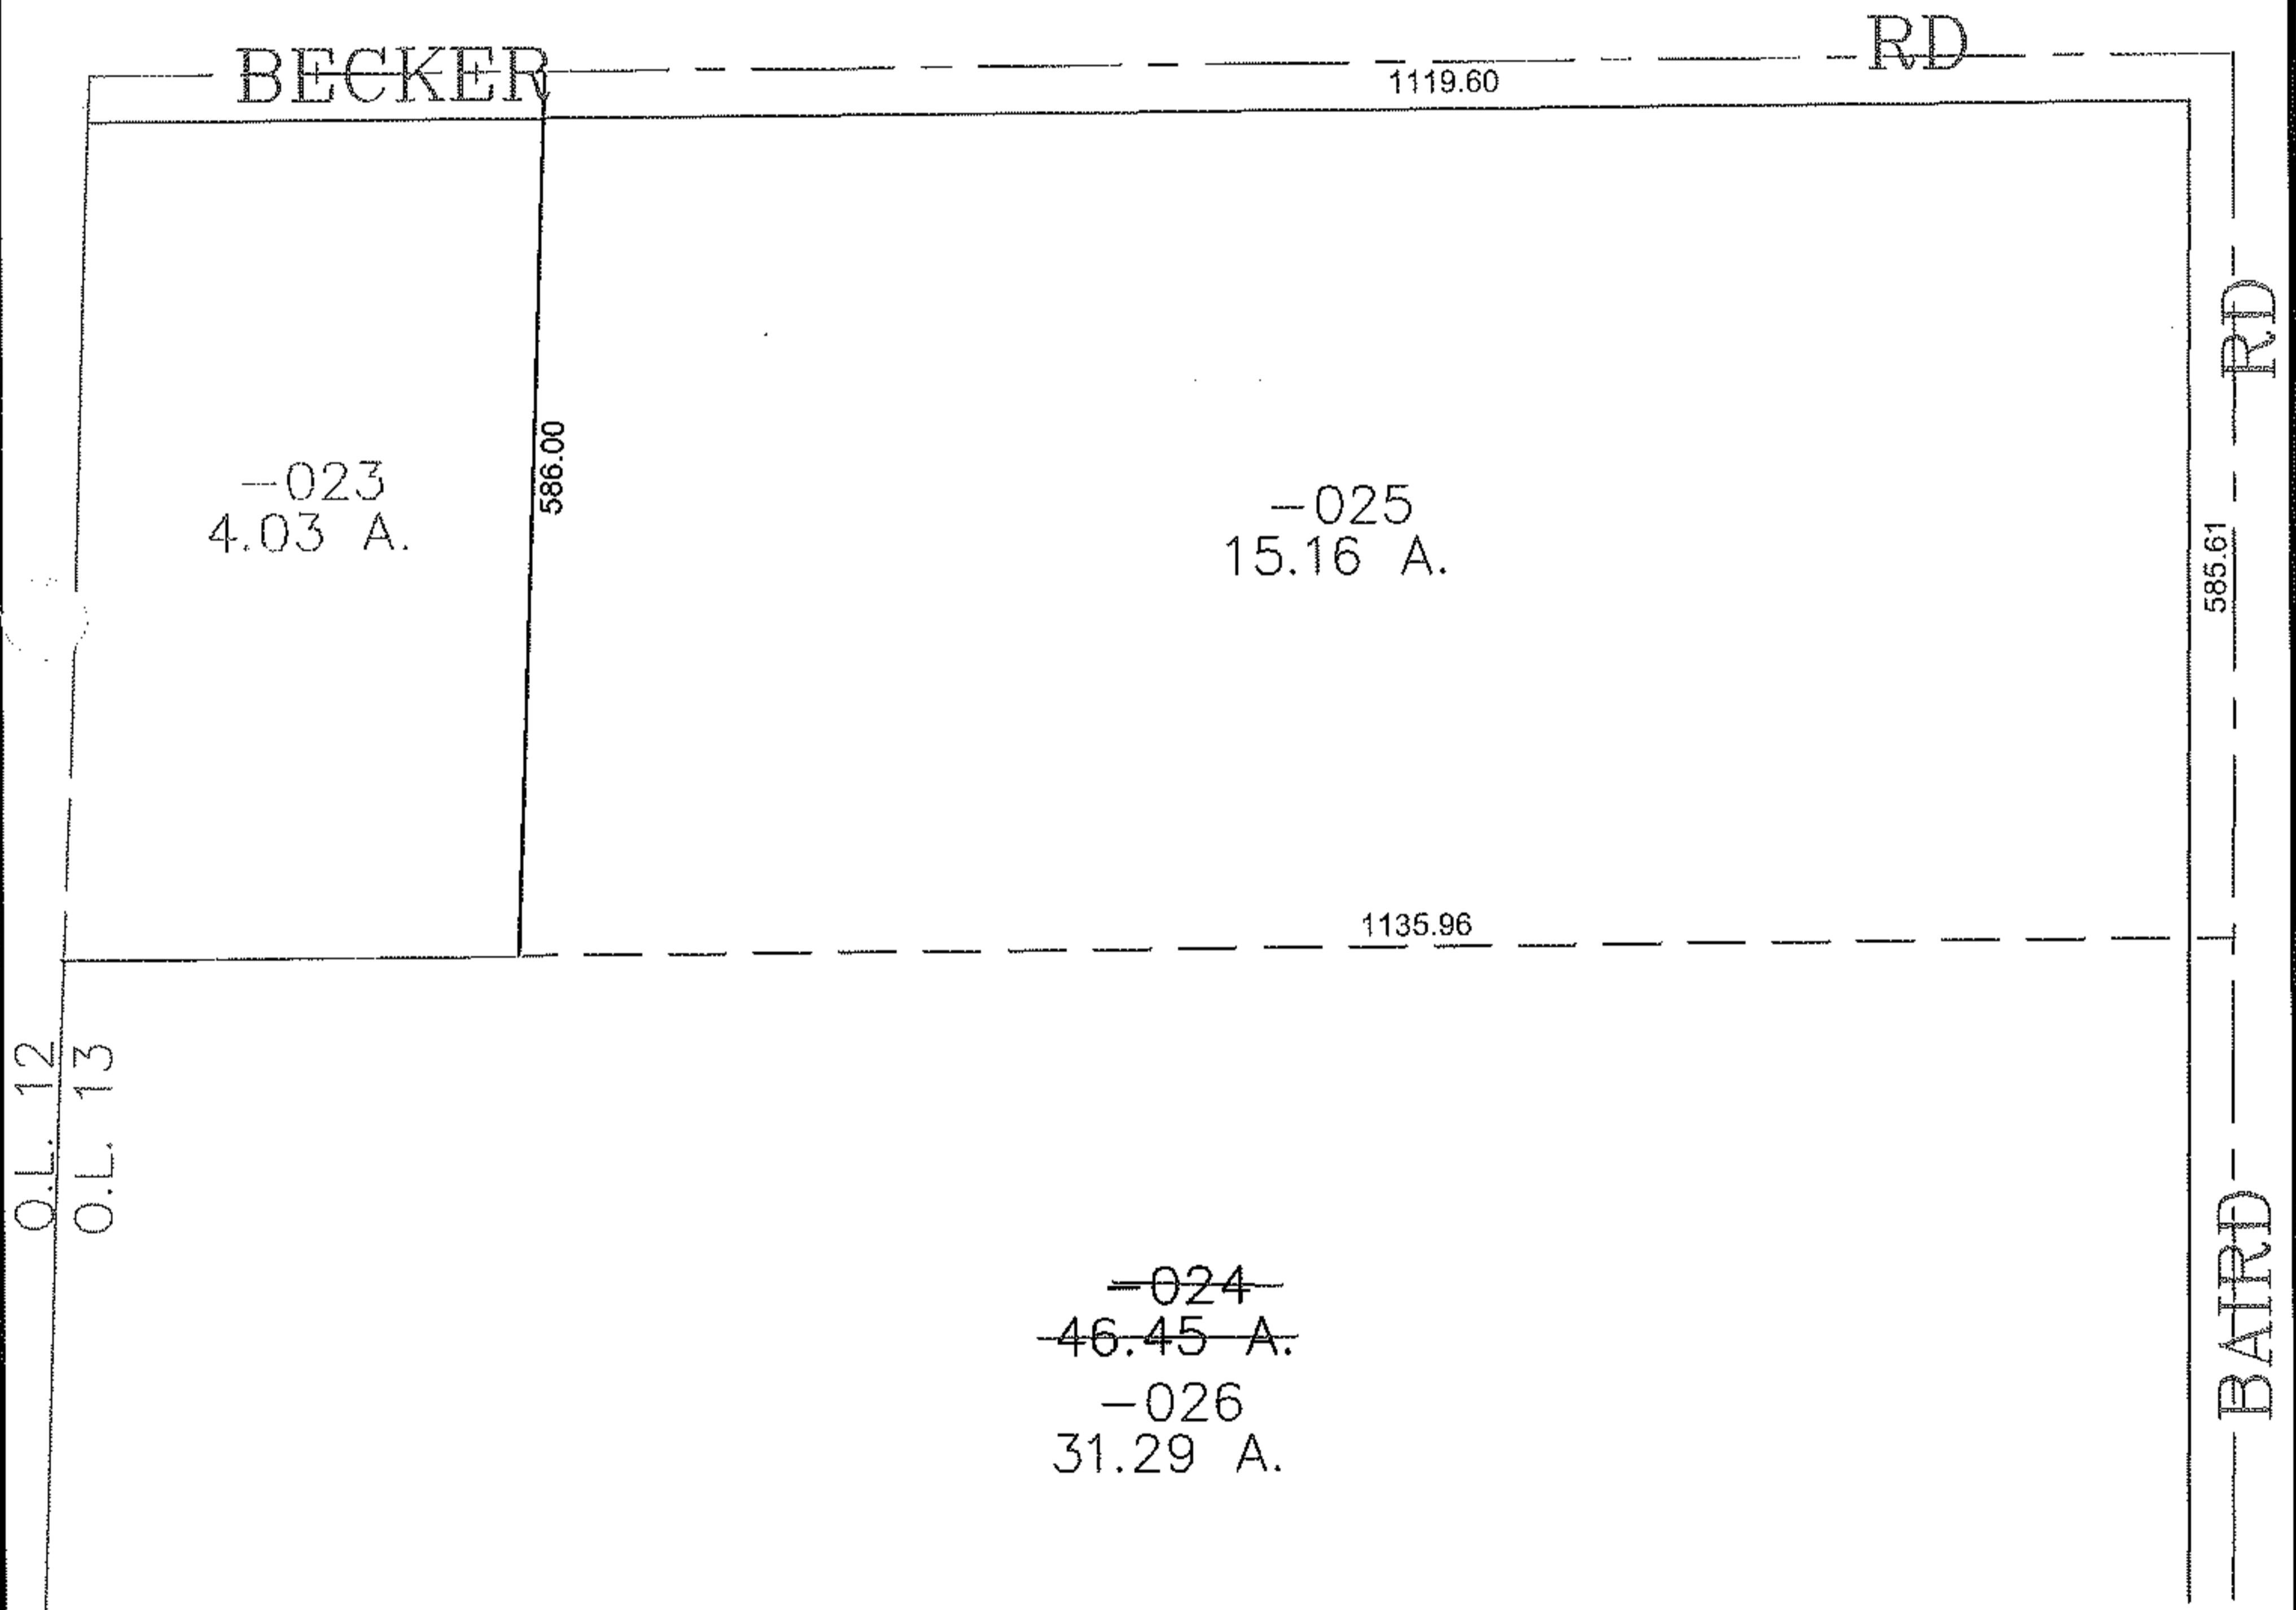

PARENT PARCEL: 08-12-013-000-024

CHILD PARCEL: 08-12-013-000-025, -026

12-03095

STARTING POINT: CENTERLINE OF BECKER RD & BAIRD RD

SPLITS/DEEDS PROCESSED
 LORAIN COUNTY TAX MAP DEPARTMENT
 226 MIDDLE AVE. ELYRIA, OHIO

SURVEYED BY: THOMAS SNEZEK
 CLOSURE: 0.00 : 10,000
 MAP PAGE(S): 8-E
 APPROVED BY: JAH DATE: 11/19/2012
 SCALE: 1" = 200 PRIOR INSTRUMENT: 20020868846