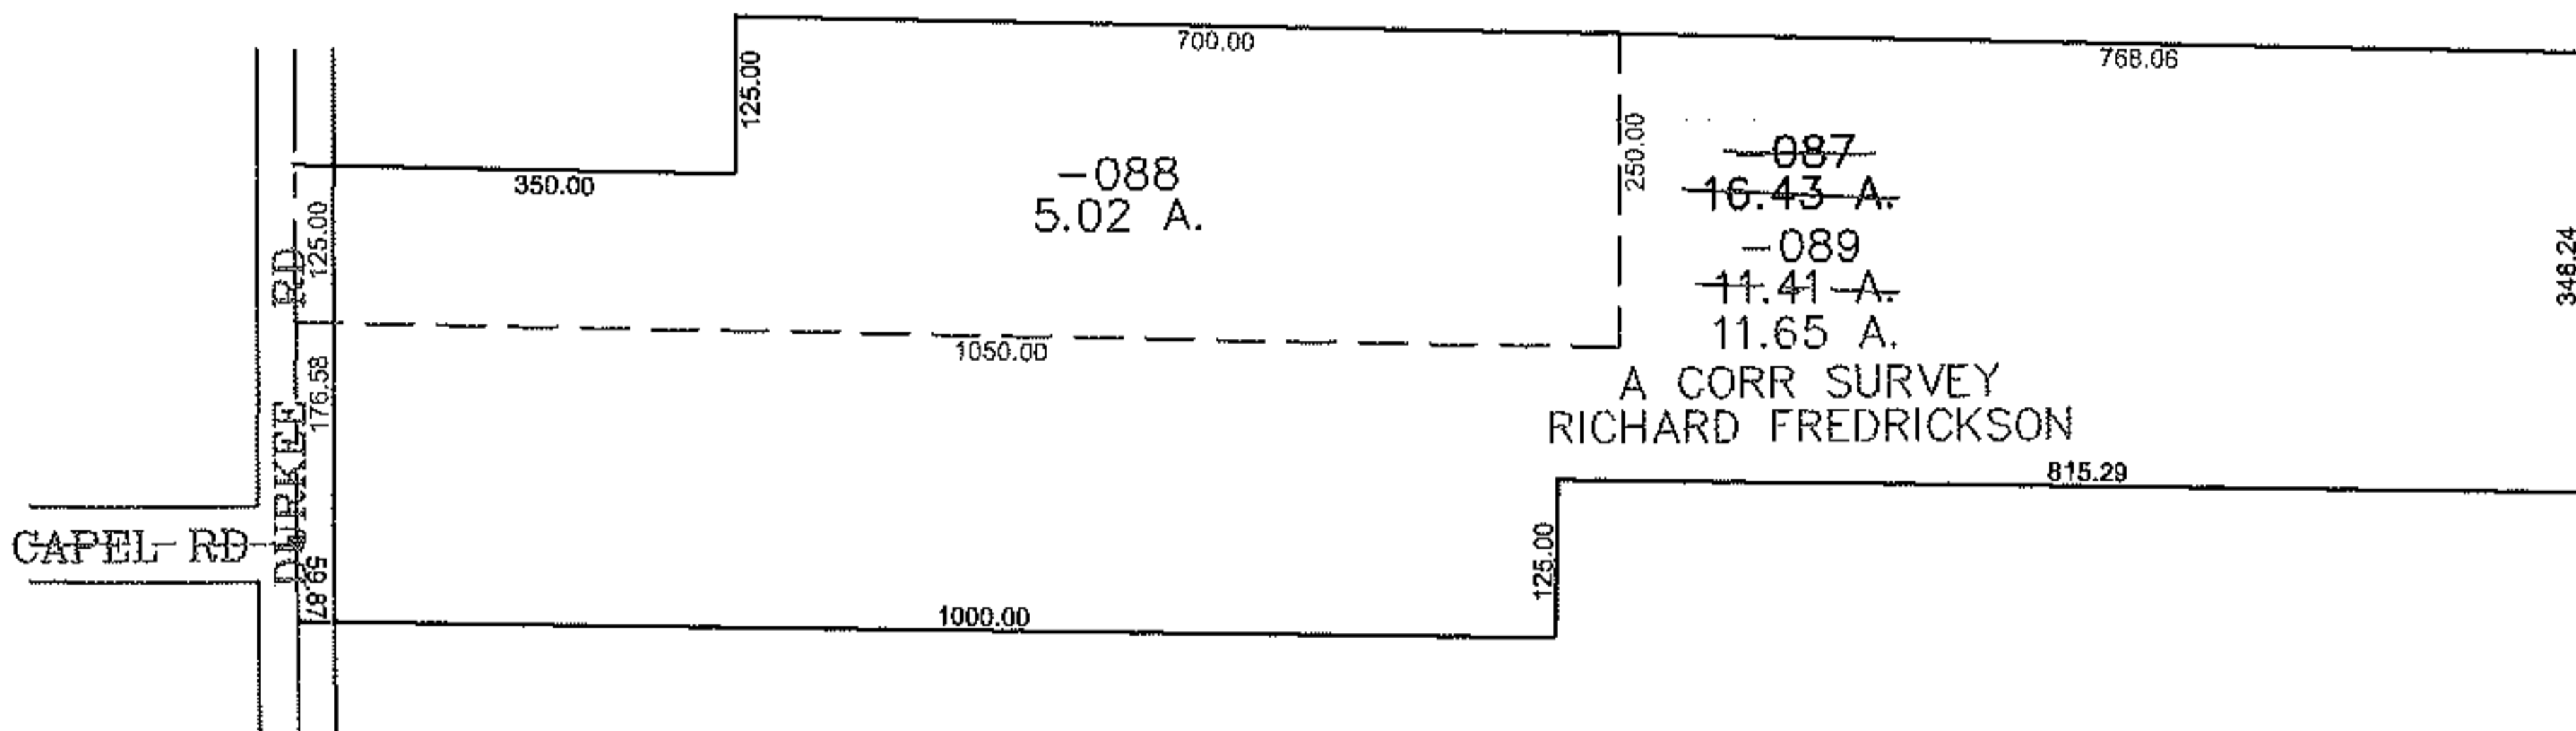

PARENT PARCEL: 11-00-077-000-087

CHILD PARCEL: 11-00-077-000-088, -089

STARTING POINT: CENTERLINE OF DURKEE RD & CAPEL RD

12-03088

**SPLITS/DEEDS PROCESSED**  
 LORAIN COUNTY TAX MAP DEPARTMENT  
 226 MIDDLE AVE. ELYRIA, OHIO

SURVEYED BY: RICHARD FREDRICKSON  
 CLOSURE: 0.00 : 10,0000  
 MAP PAGE(S): 11-00-077-A  
 APPROVED BY: JAH DATE: 10/19/2012  
 SCALE: 1" = 300 PRIOR INSTRUMENT: 20000669979