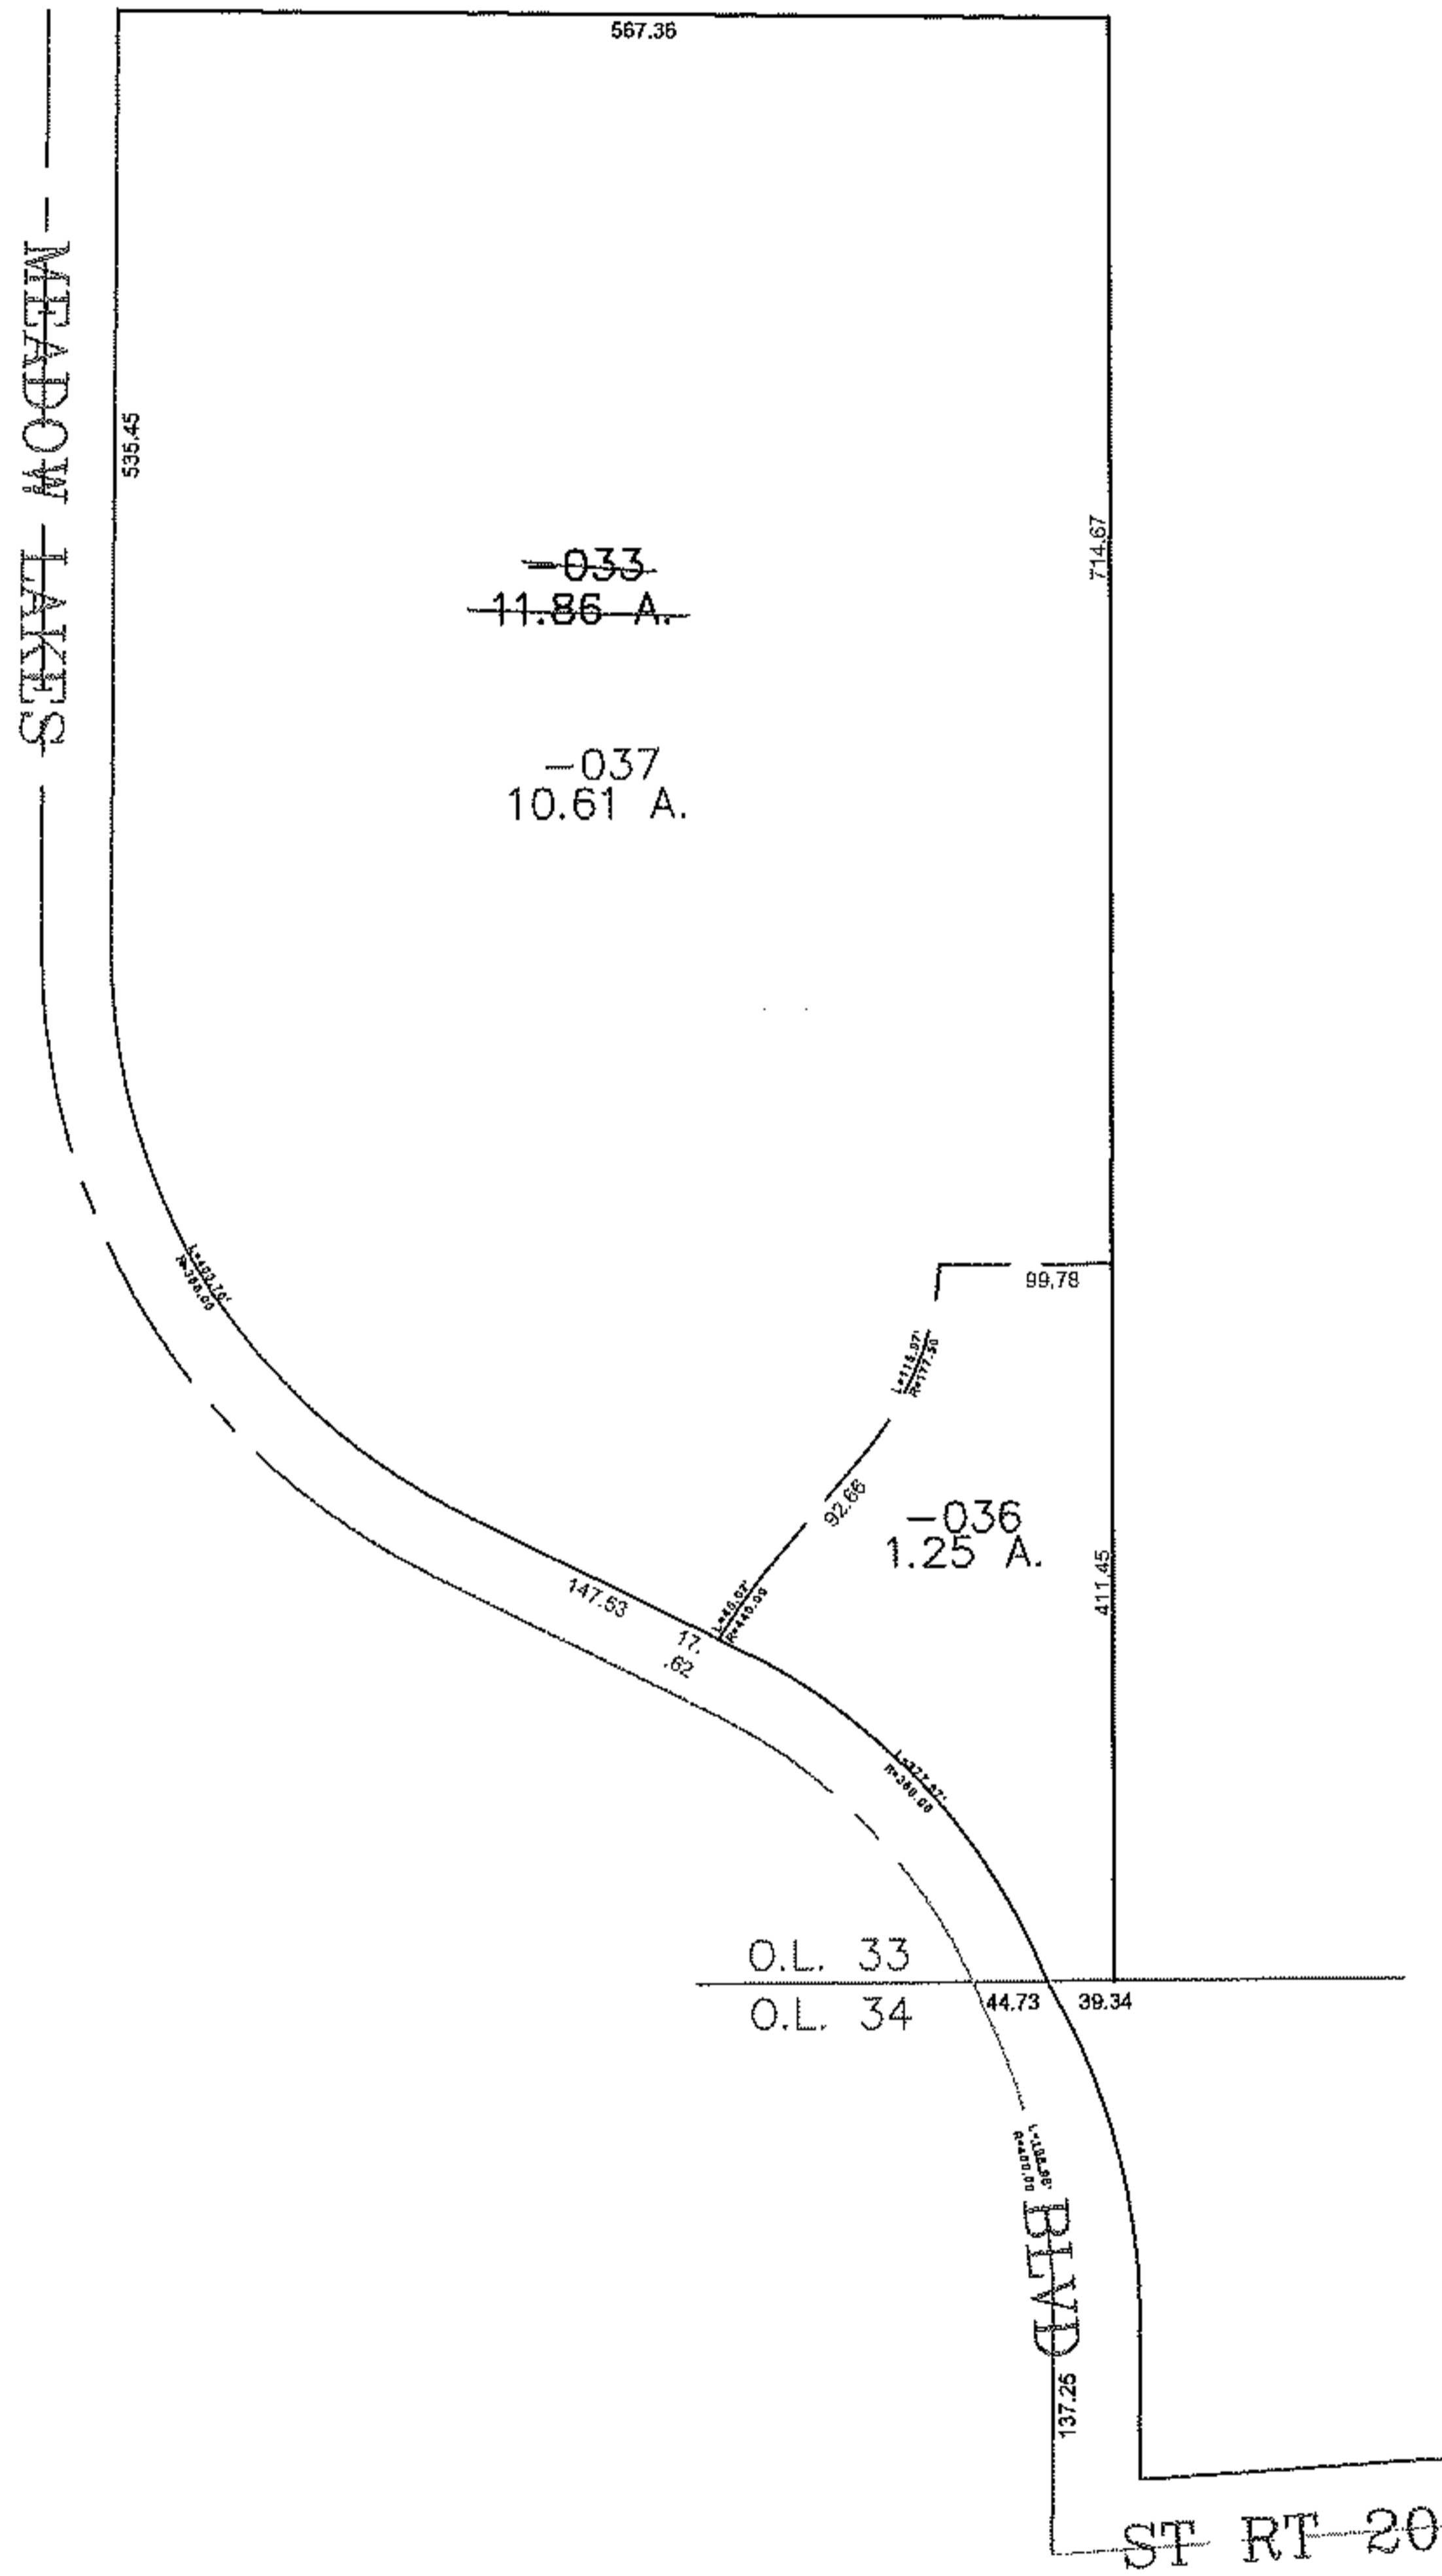

PARENT PARCEL: 07-00-033-101-033

CHILD PARCEL: 07-00-033-101-036, -037

12-03077

STARTING POINT: CENTERLINE OF MEADOW LAKES BLVD & ST RT 20

SPLITS/DEEDS PROCESSED
 LORAIN COUNTY TAX MAP DEPARTMENT
 226 MIDDLE AVE. ELYRIA, OHIO

SURVEYED BY: BRENT ANDERSON
 CLOSURE: 0.00 : 10.000
 MAP PAGE(S): 07-00-033
 APPROVED BY: JAH DATE: 10-15-2012
 SCALE: 1" = 200 PRIOR INSTRUMENT: 20110381380