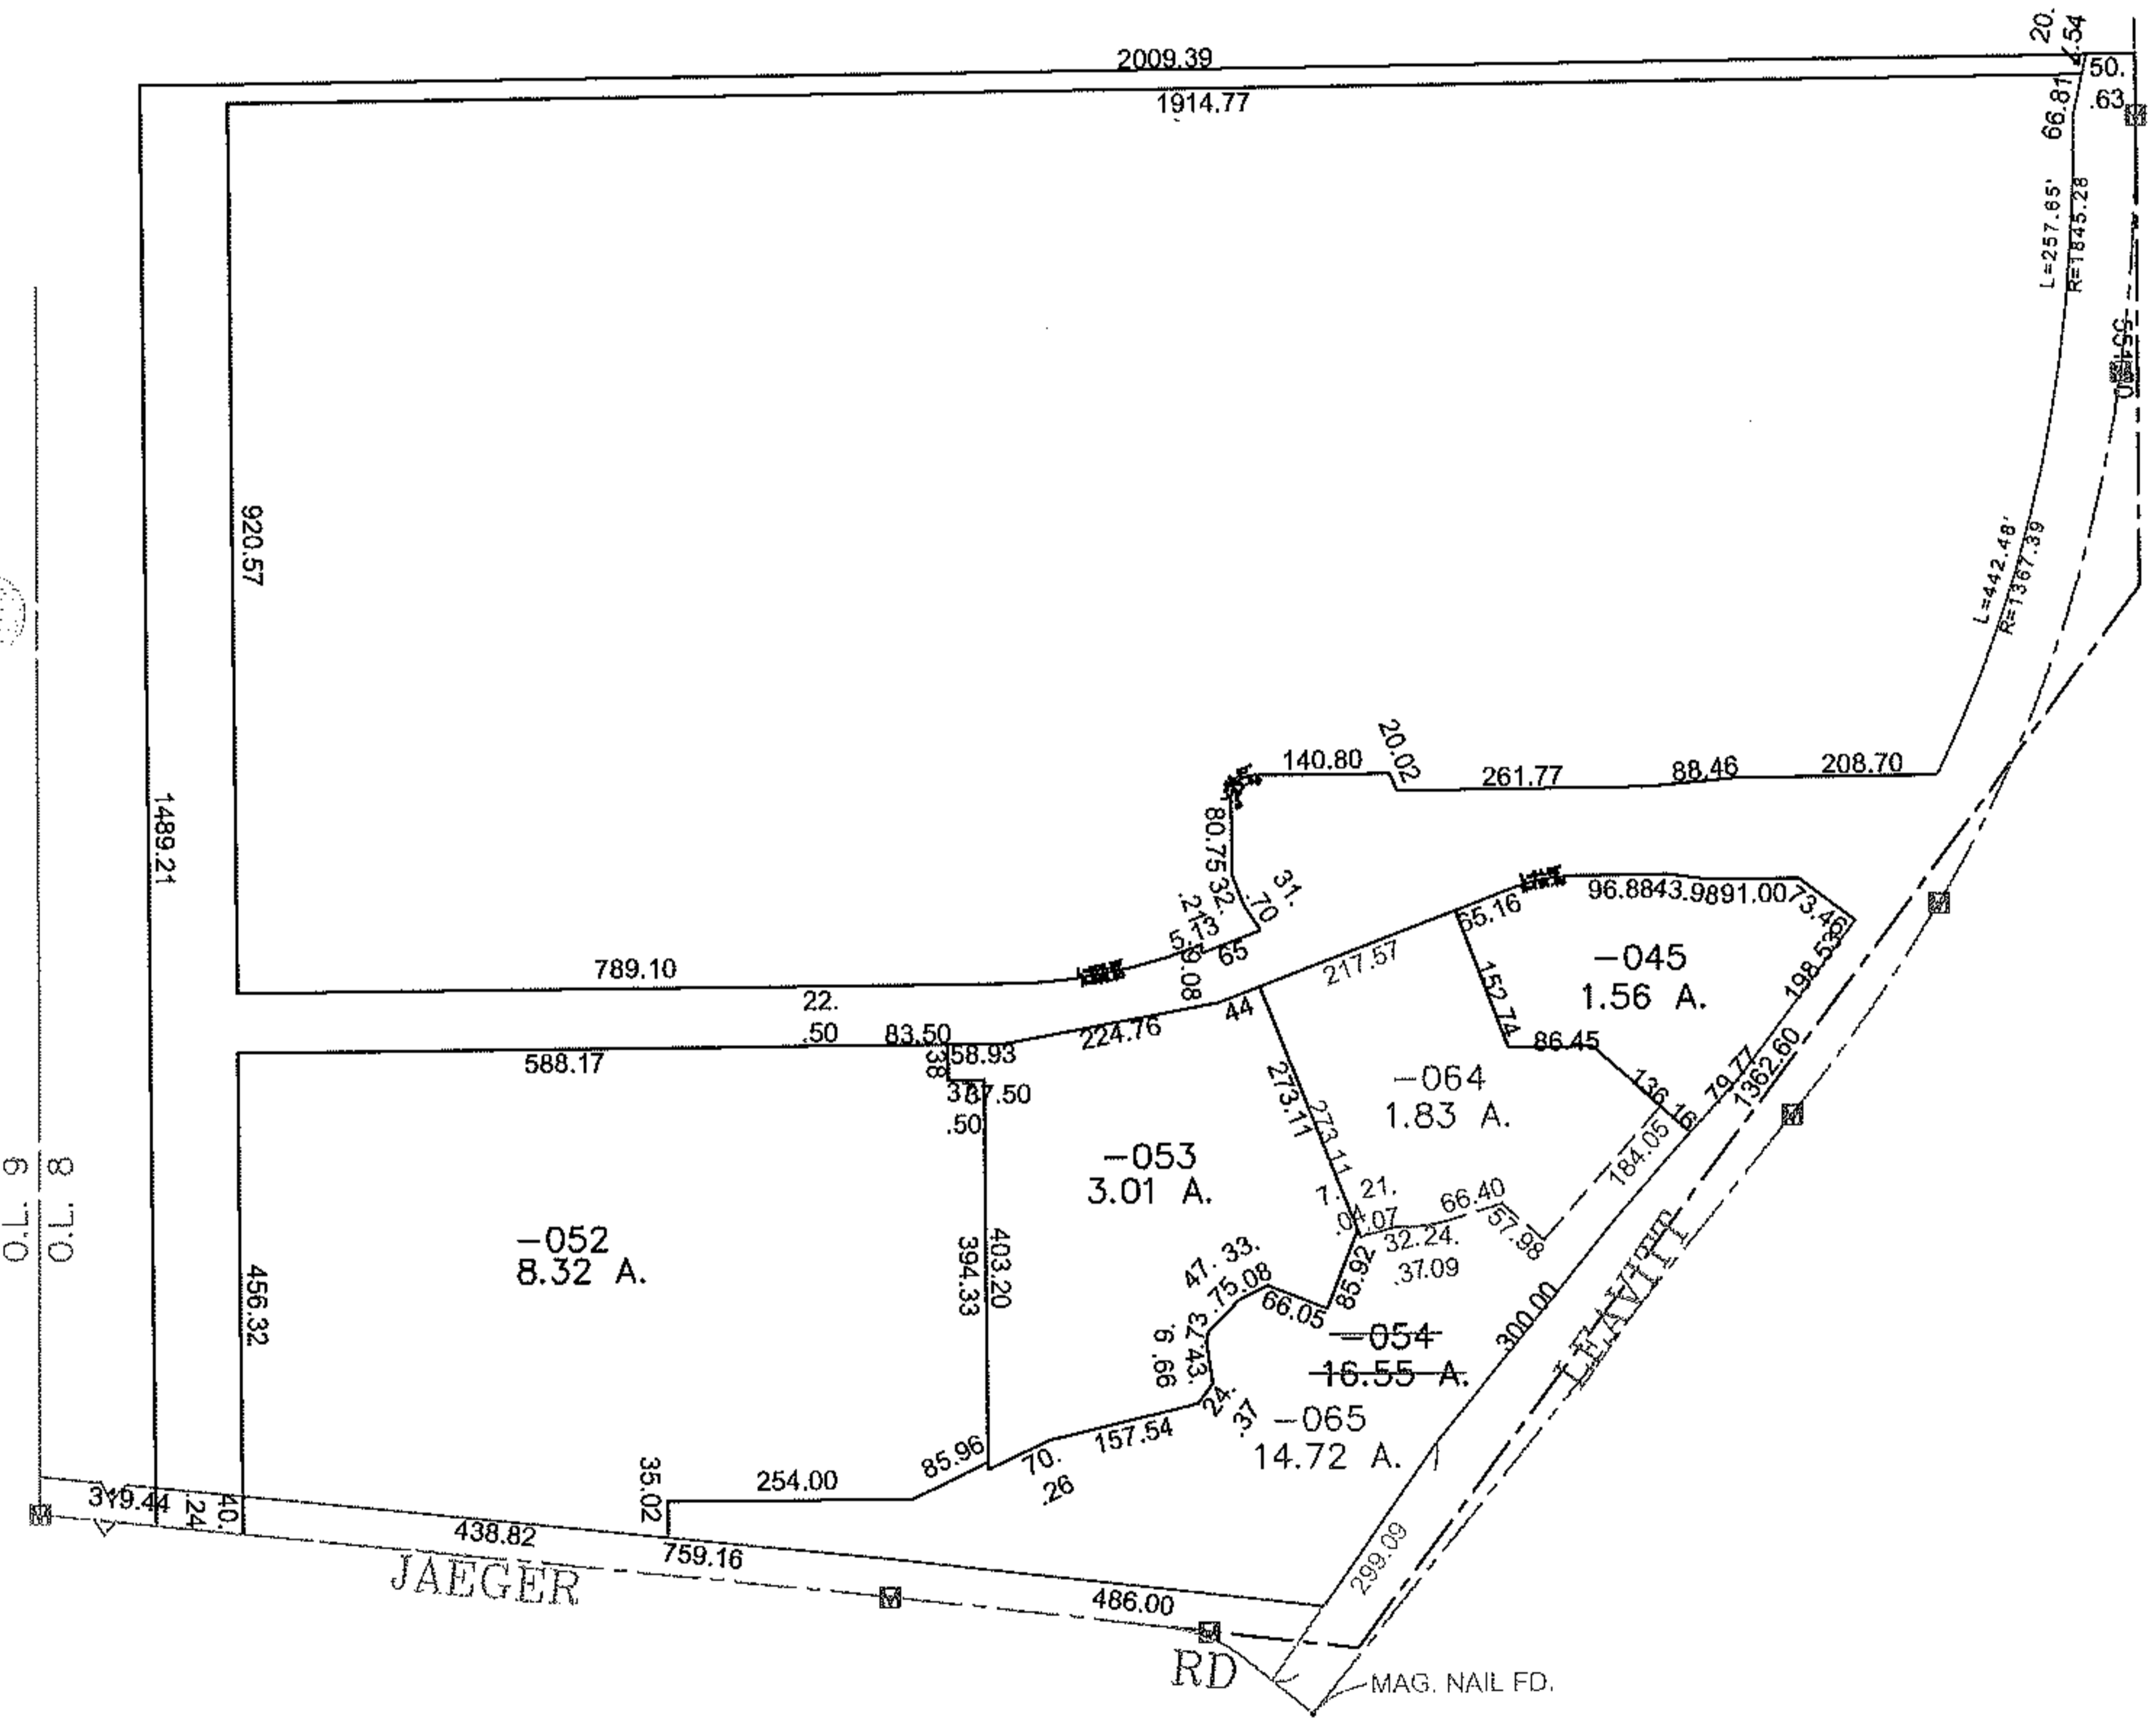

PARENT PARCEL: 02-02-008-107-054

CHILD PARCEL: 02-02-008-107-064, -065

STARTING POINT: CENTERLINE OF JAEGER RD & O.L. 8

12-03075

SPLITS/DEEDS PROCESSED

LORAIN COUNTY TAX MAP DEPARTMENT
226 MIDDLE AVE. ELYRIA, OHIO

SURVEYED BY: TREVOR BIXLER
 CLOSURE: 0.00 : 10,000
 MAP PAGE(S): 02-02-008-A, B
 APPROVED BY: JAH DATE: 10/10/2012
 SCALE: 1" = 300 PRIOR INSTRUMENT: 20090290055