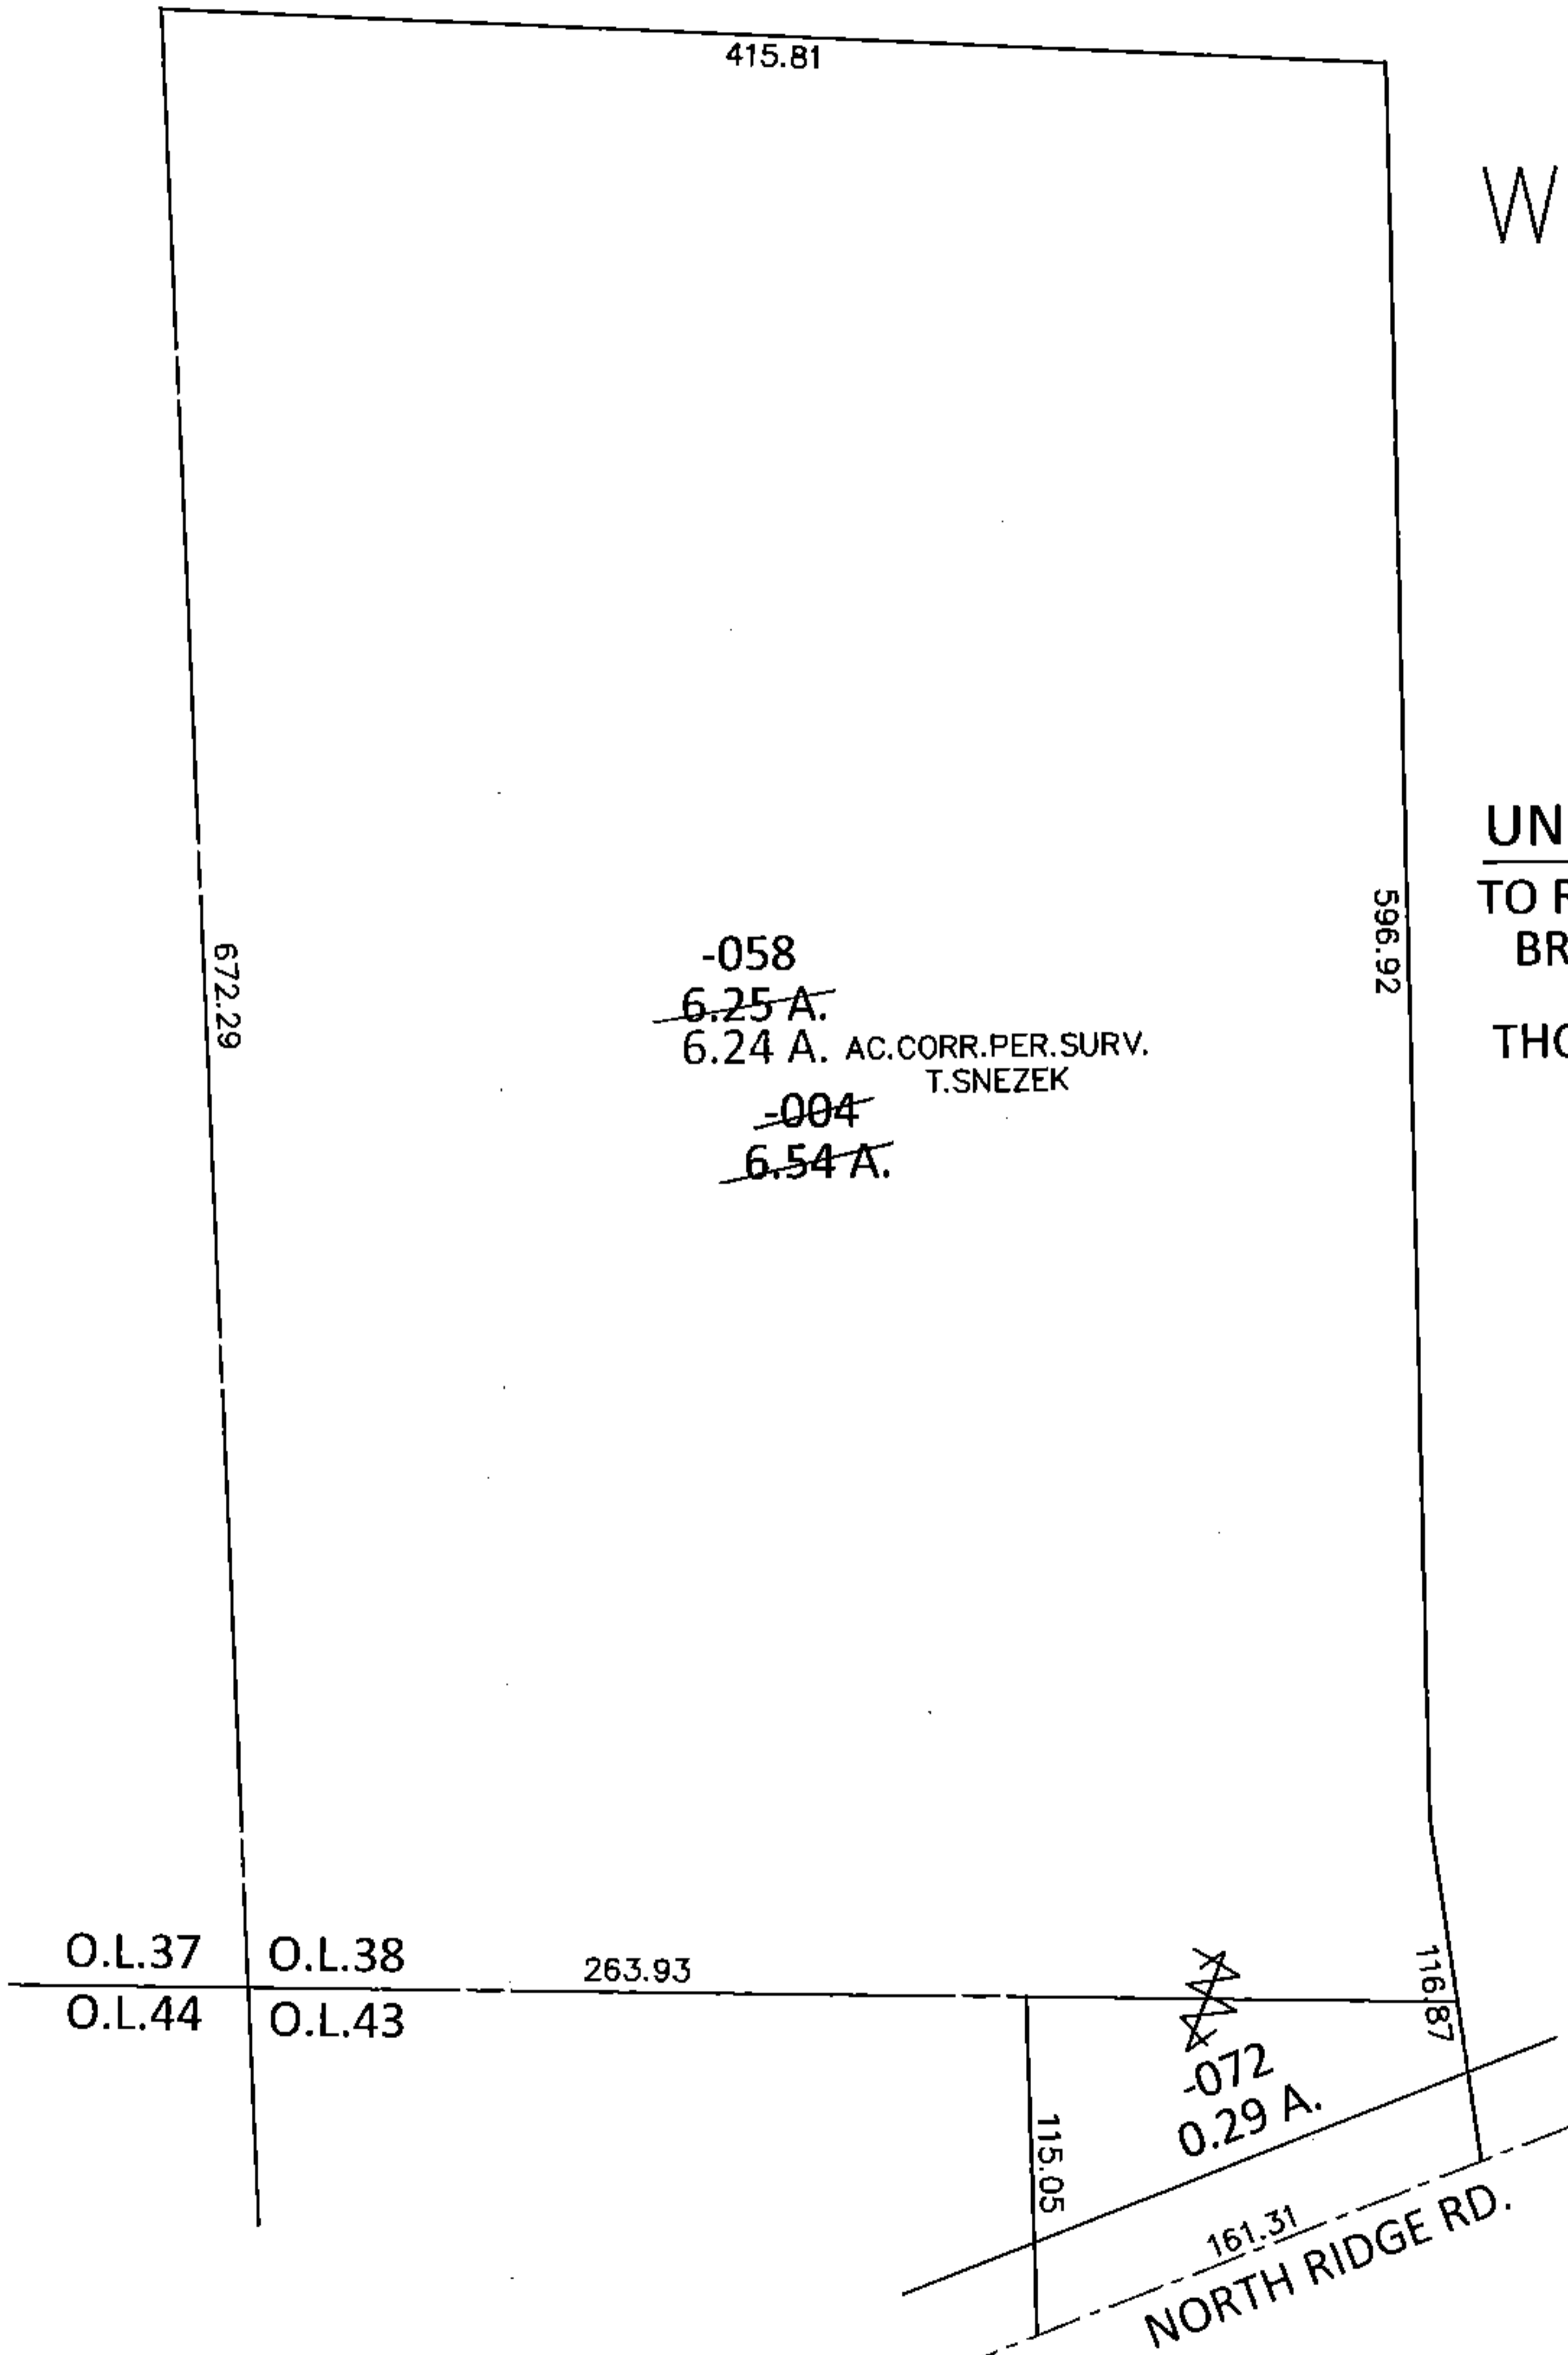

PARENT PARCEL: 01-00-038-000-004

CHILD PARCEL: 01-00-038-000-058, 01-00-043-000-072

STARTING POINT: SOUTHWEST CORNER OF O.L.38

14-03075-D

UNCOMBINATION
TO REFLECT ACREAGE
BREAKDOWN PER.
SURVEY BY
THOMAS M. SNEZEK

SPLITS/DEEDS PROCESSED

LORAIN COUNTY TAX MAP DEPARTMENT
226 MIDDLE AVE. ELYRIA, OHIO

SURVEYED BY: THOMAS M. SNEZEK

CLOSURE: .01:10,000

MAP PAGE(S): 1-G

APPROVED BY: RRM DATE: 12-19-14

SCALE: 1"= 100 PRIOR INST.: 20110360364