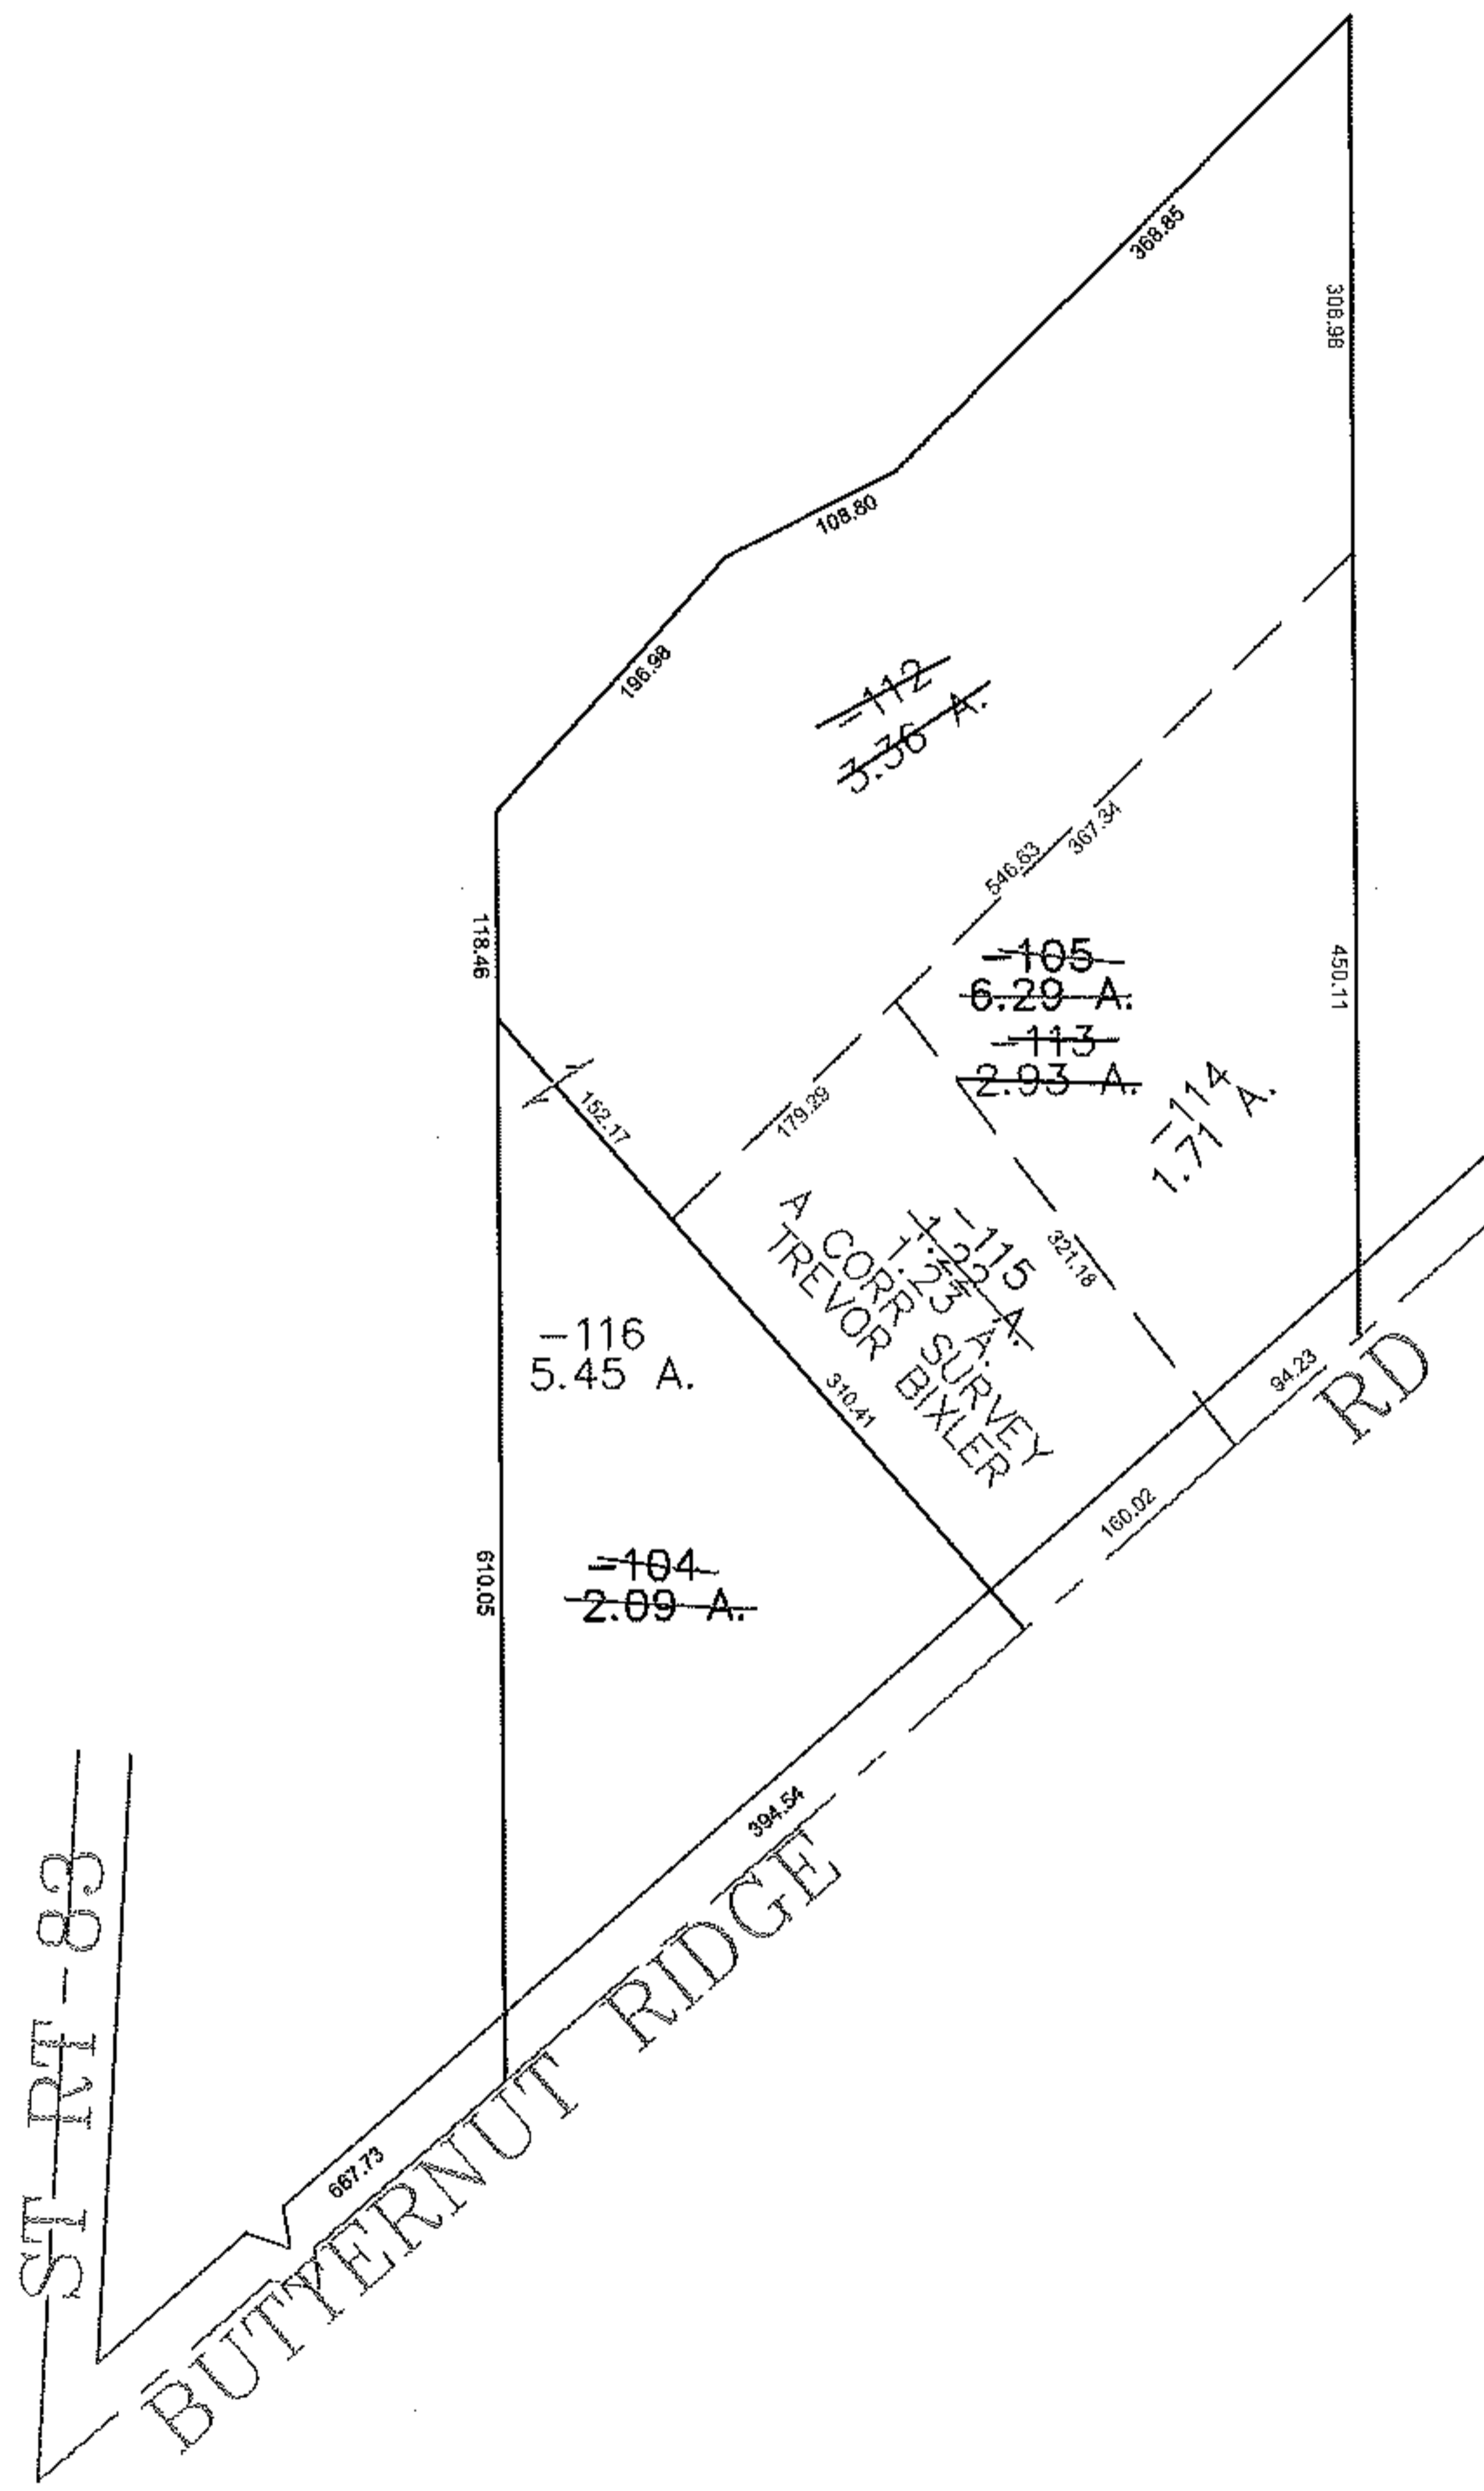

RASVBL

PARENT PARCEL: 07-00-024-101-105, -104

CHILD PARCEL: 07-00-024-101-112 THRU -116

STARTING POINT: CENTERLINE OF BUTTERNUT RIDGE RD & ST RT 83

12-03074

SPLITS/DEEDS PROCESSED
LORAIN COUNTY TAX MAP DEPARTMENT
226 MIDDLE AVE. ELYRIA, OHIO

SURVEYED BY: TREVOR BIXLER
CLOSURE: 0.00 : 10.000
MAP PAGE(S): 07-00-024-C
APPROVED BY: JAH DATE: 10-4-2012
SCALE: 1" = 200' PRIOR INSTRUMENT: 20000719377