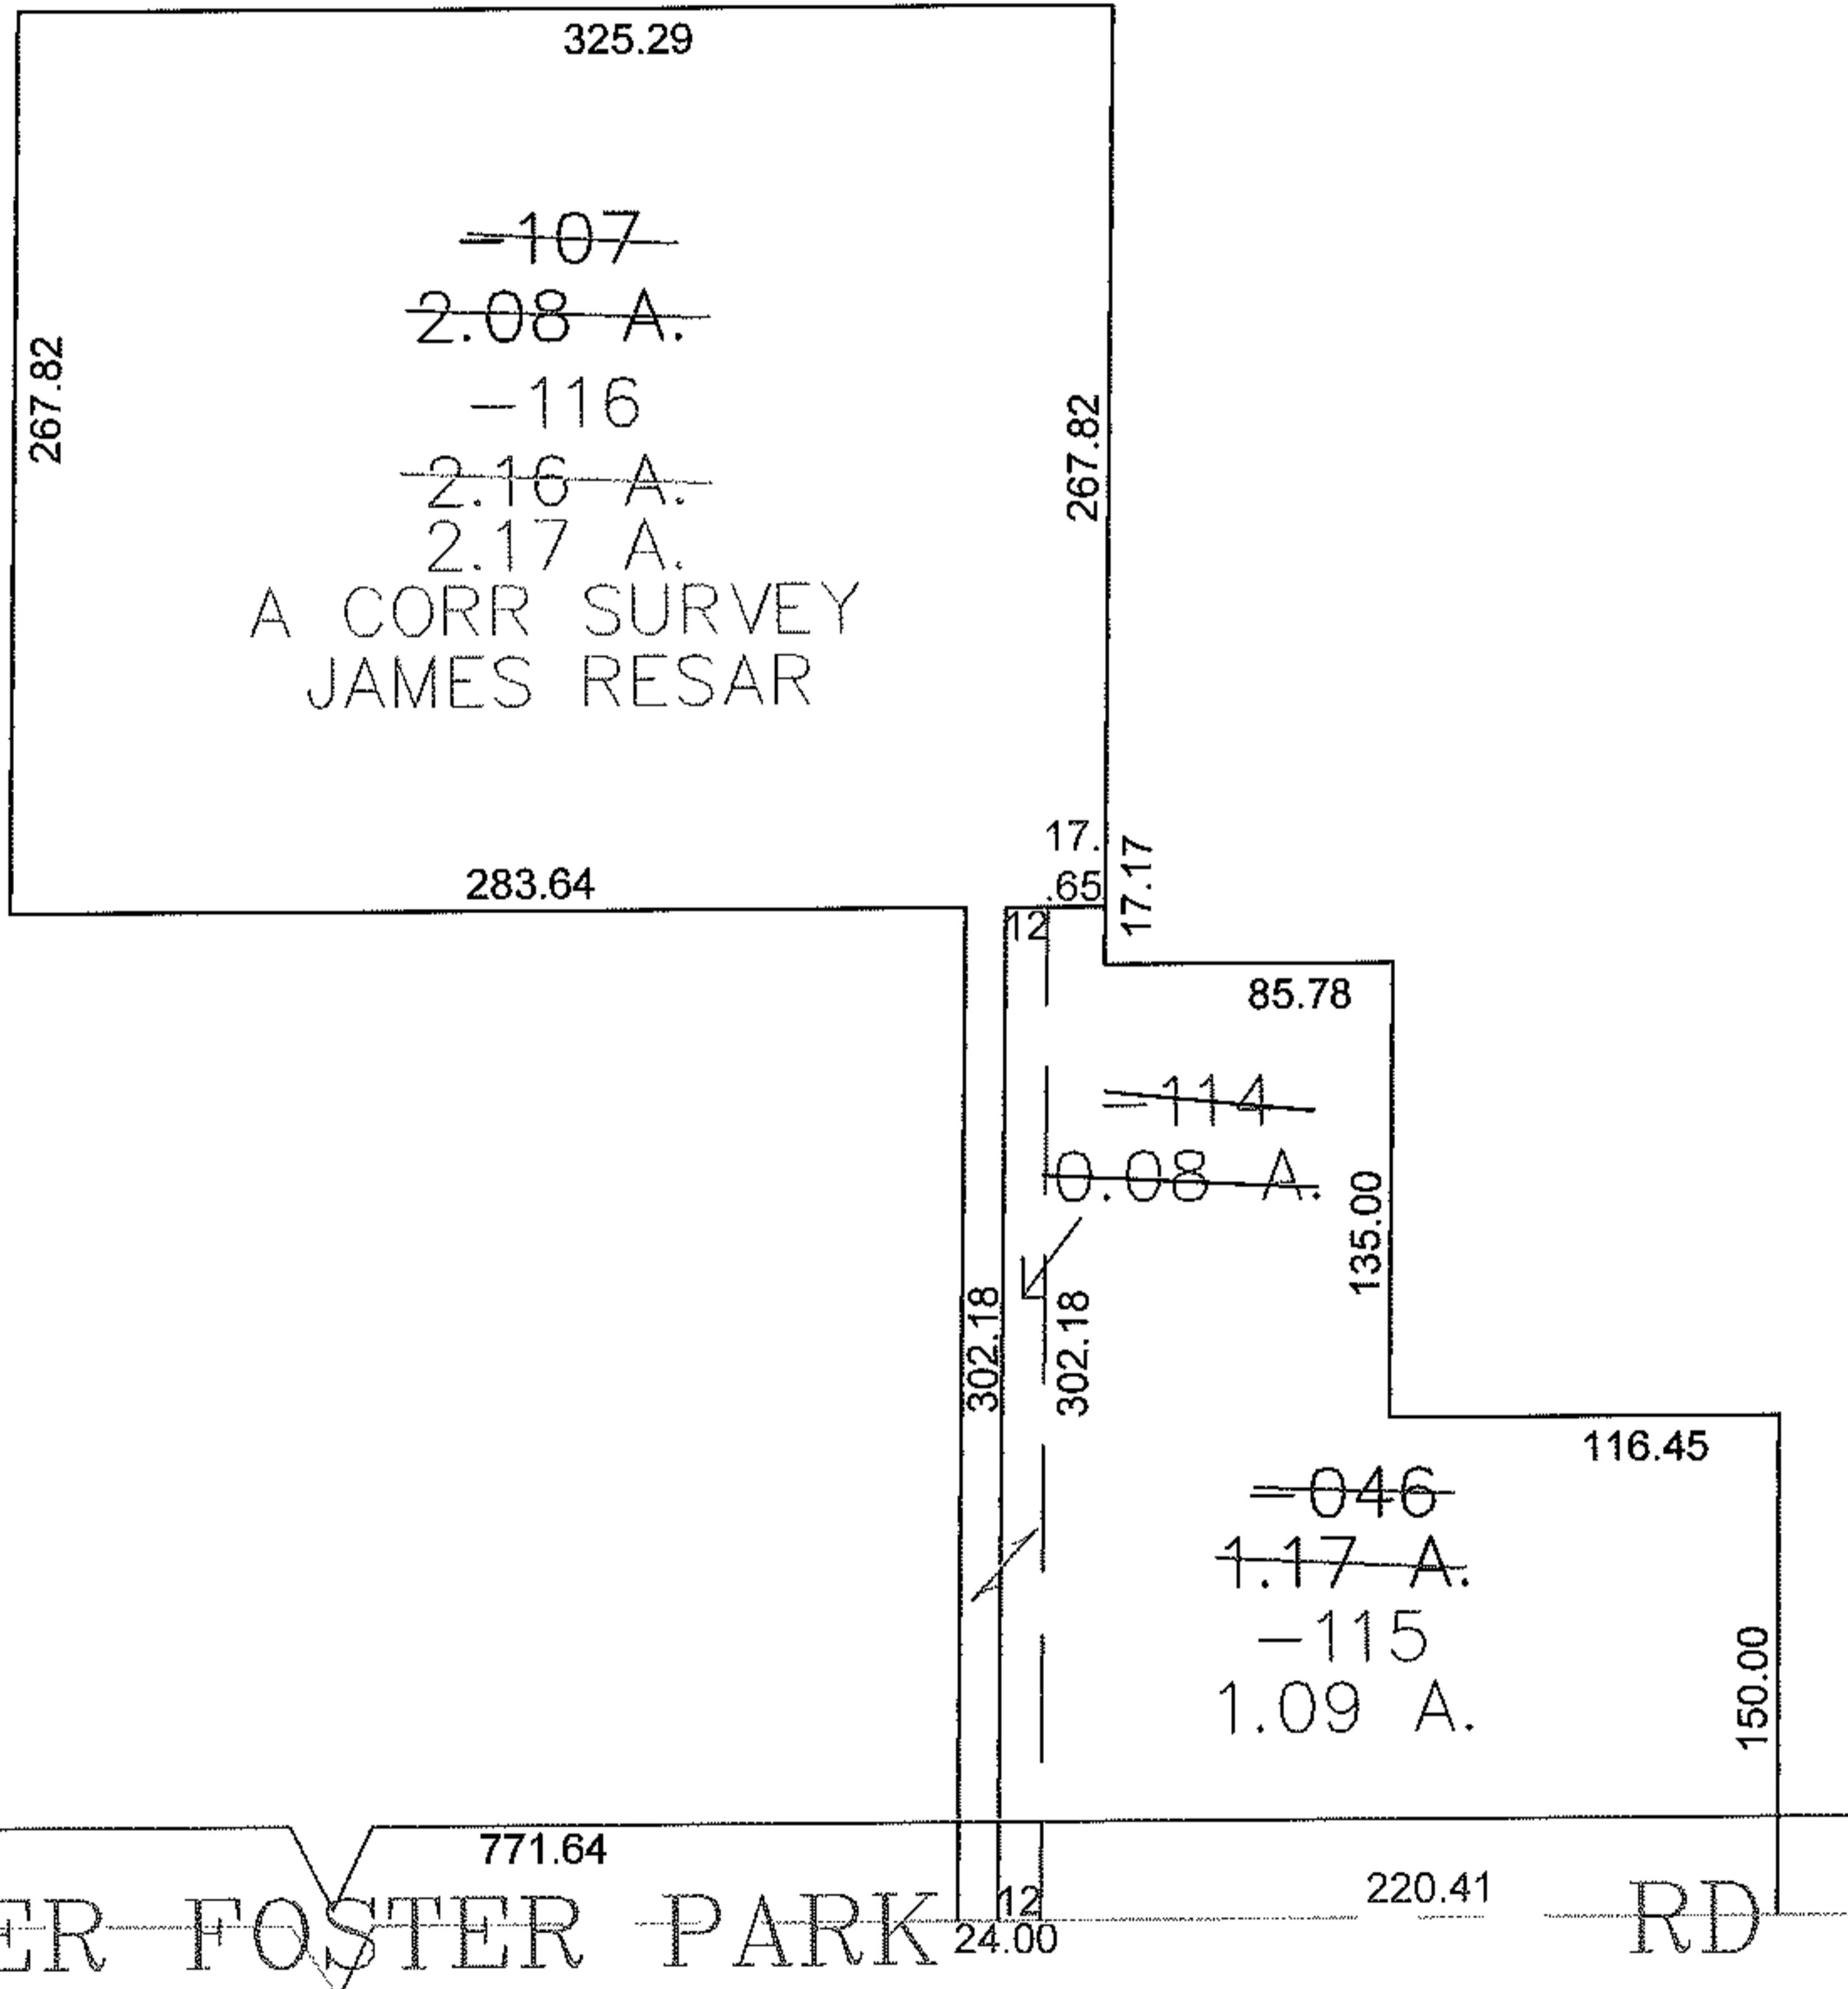

PARENT PARCEL: 03-00-113-104-046, -107

CHILD PARCEL: 03-00-113-104-114 THRU -116

STARTING POINT: CENTERLINE OF COOPER FOSTER PARK RD & BROADWAY AVE

12-03069

BROADWAY (PENFIELD) AVE

COOPER FOSTER PARK RD

SPLITS/DEEDS PROCESSED

LORAIN COUNTY TAX MAP DEPARTMENT
226 MIDDLE AVE. ELYRIA, OHIO

SURVEYED BY: JAMES RESAR
 CLOSURE: 0.00 : 10.000
 MAP PAGE(S): 03-00-113-A
 APPROVED BY: JAH DATE: 9-19-2012
 SCALE: 1" = 100 PRIOR INSTRUMENT: 20090301594