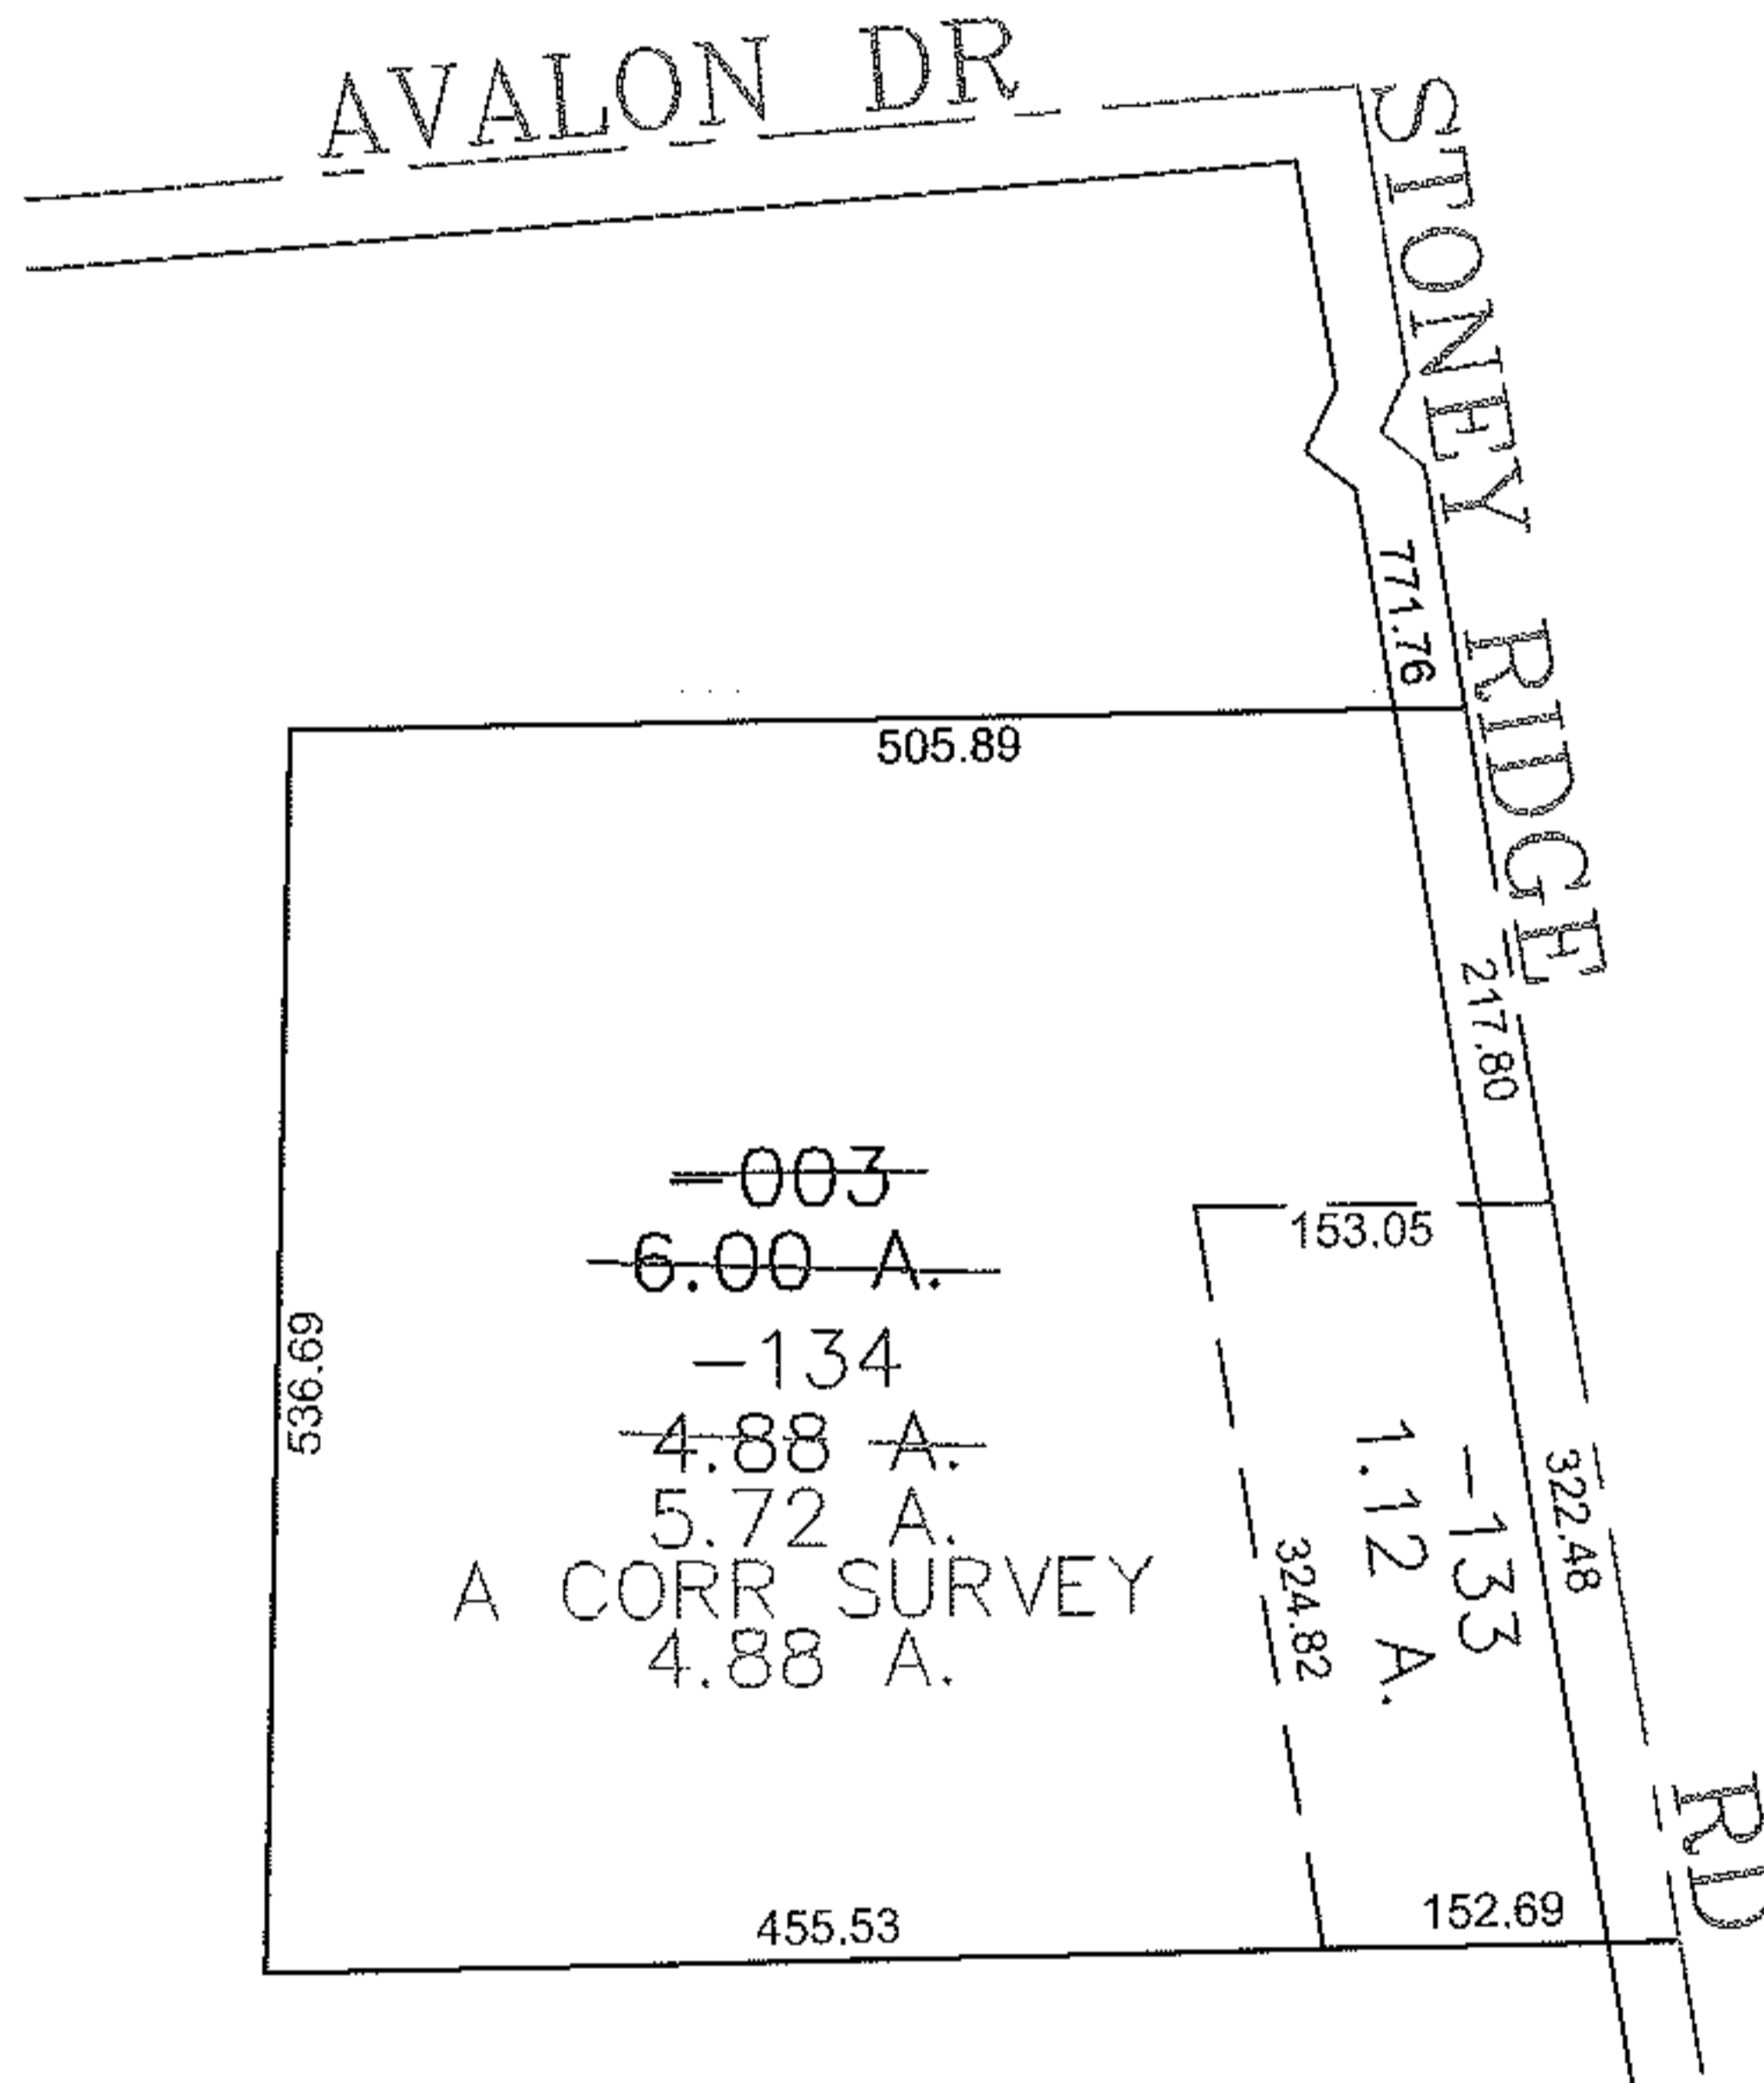

PARENT PARCEL: 07-00-031-000-003

CHILD PARCEL: 07-00-031-000-133, -134

STARTING POINT: CENTERLINE OF AVALON DR & STONEY RIDGE RD

12-03065

**SPLITS/DEEDS PROCESSED**

LORAIN COUNTY TAX MAP DEPARTMENT  
226 MIDDLE AVE. ELYRIA, OHIO

SURVEYED BY: ANTHONY MAIONE

CLOSURE: 0.00 : 10,000

MAP PAGE(S): 7-B

APPROVED BY: JAH DATE: 8-31-2012

SCALE: 1" = 200 PRIOR INSTRUMENT: 20030889495