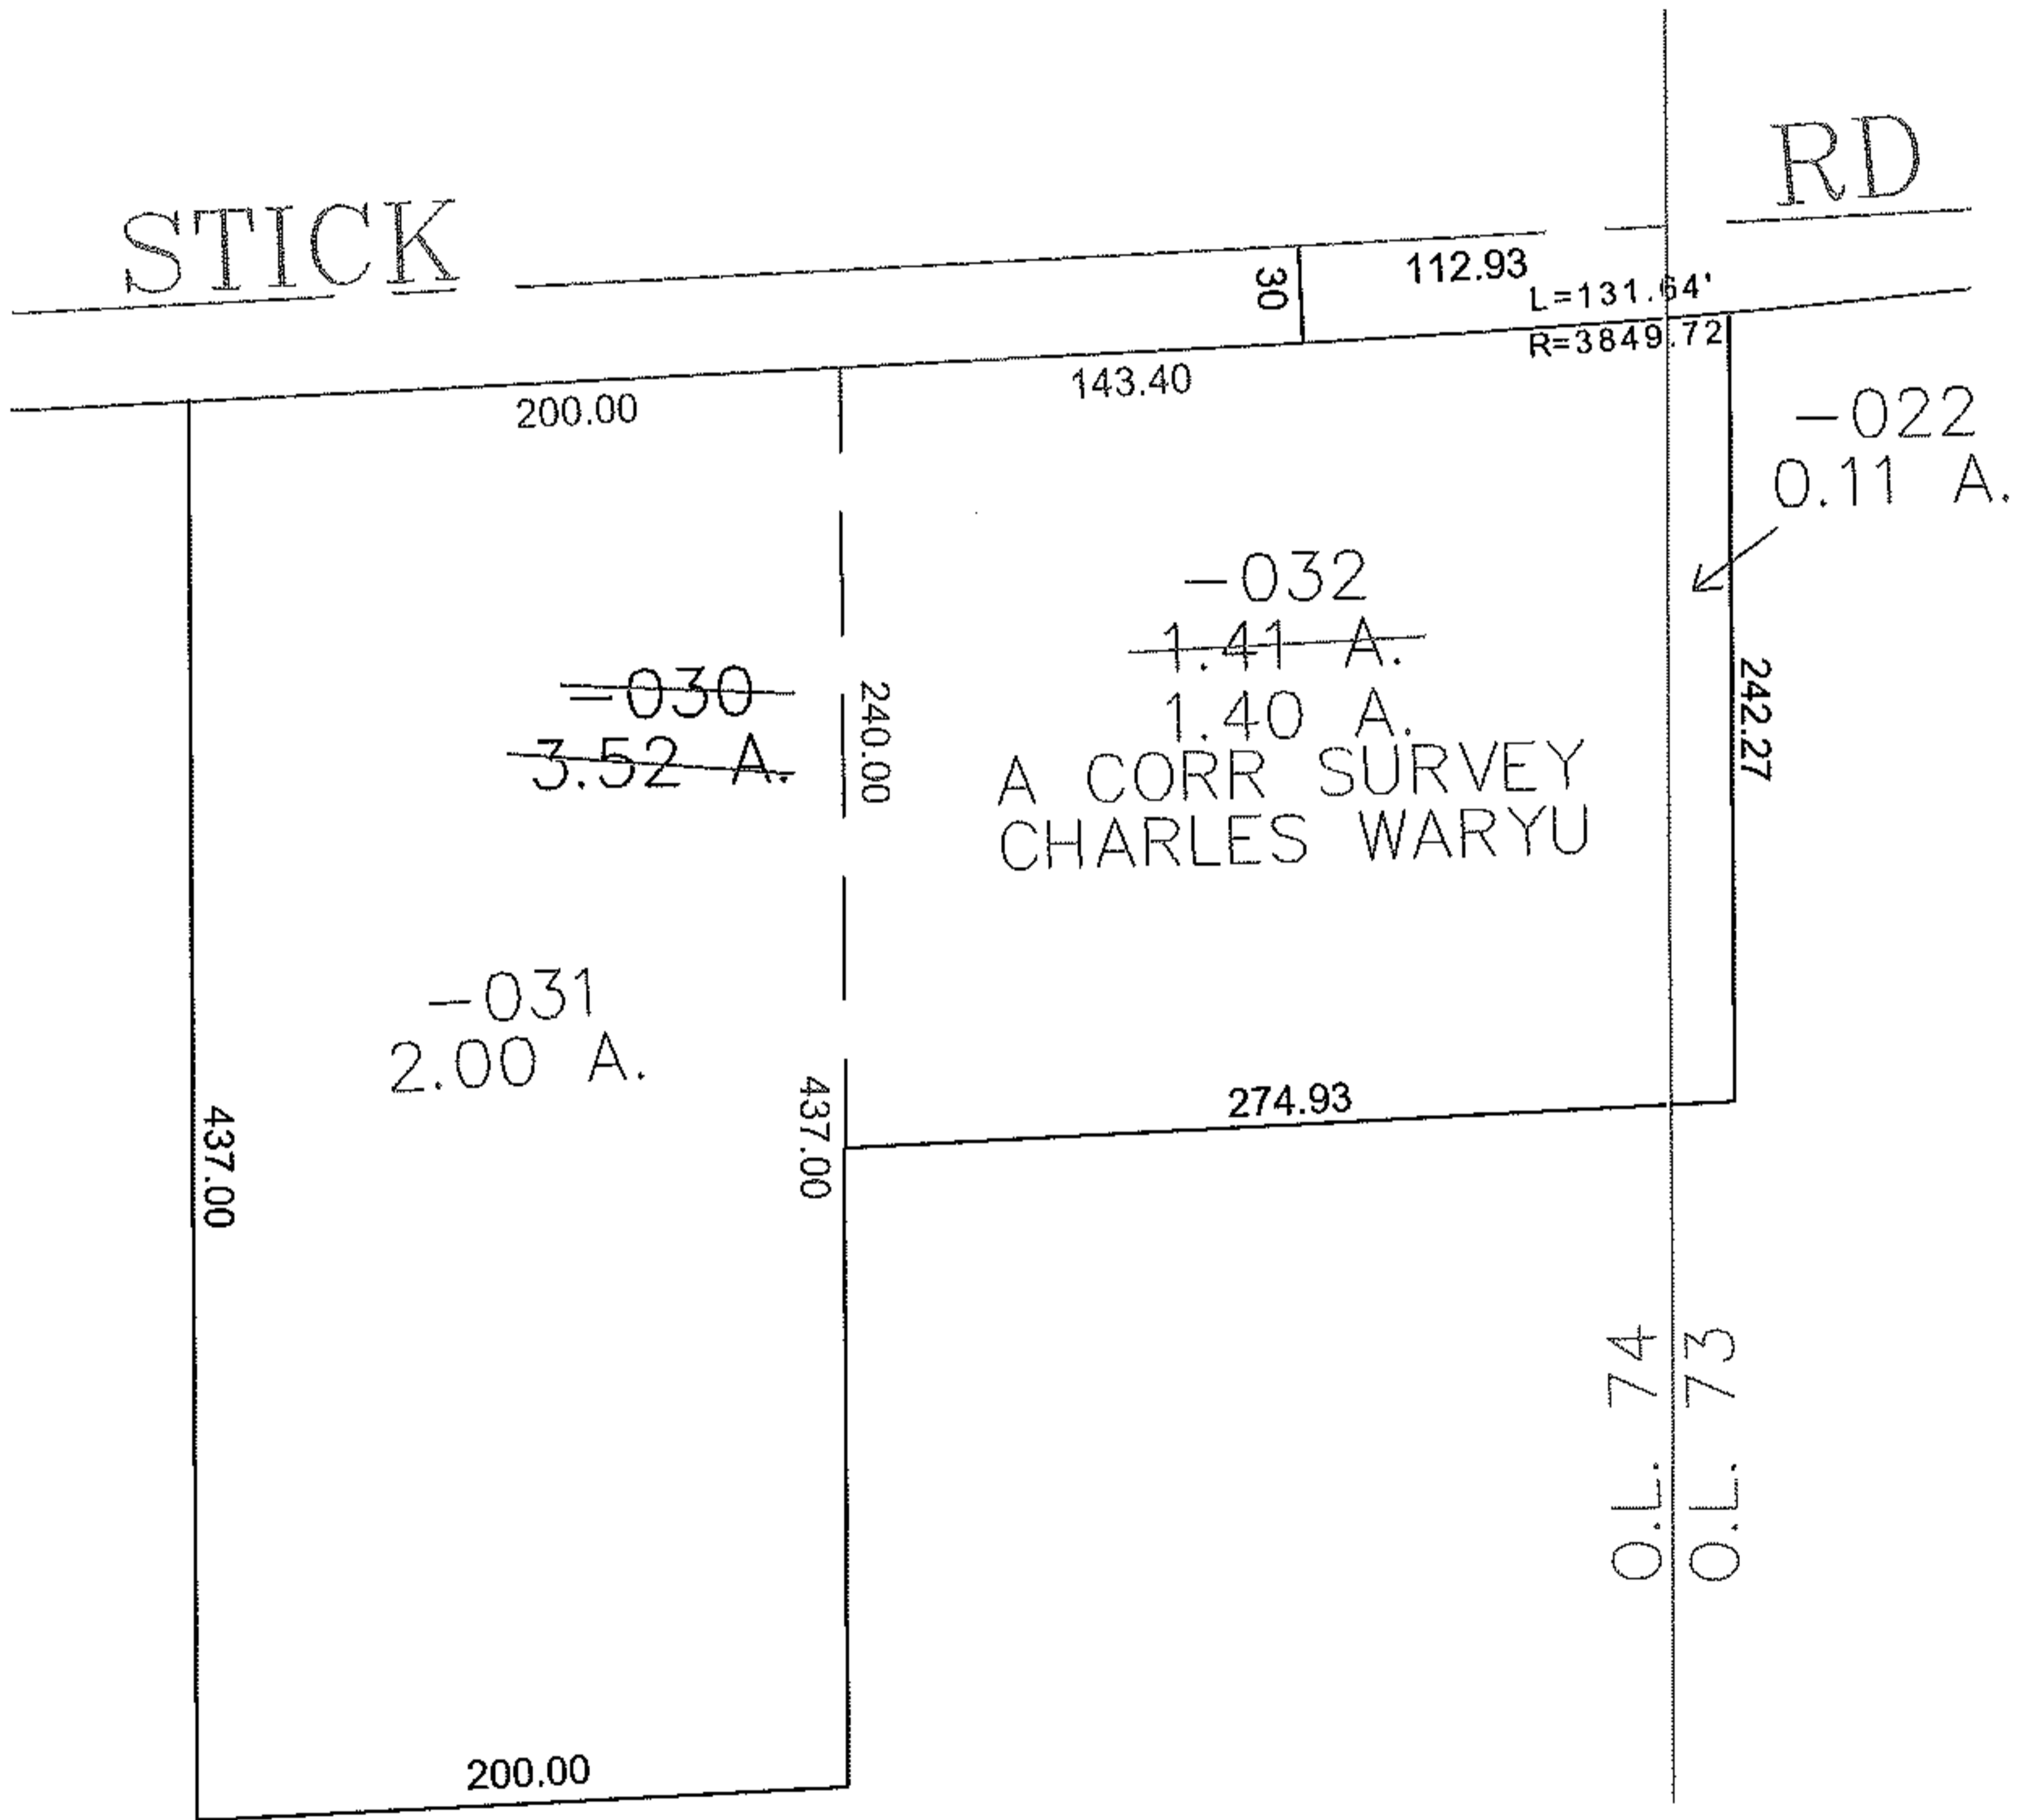

PARENT PARCEL: 01-00-074-000-030

CHILD PARCEL: 01-00-074-000-031, -032 01-00-073-000-022

STARTING POINT: CENTERLINE OF STICK RD & O.L. 74

12-03064

SPLITS/DEEDS PROCESSED

LORAIN COUNTY TAX MAP DEPARTMENT
226 MIDDLE AVE. ELYRIA, OHIO

SURVEYED BY: CHARLES WARYU
 CLOSURE: 0.00 : 10,000
 MAP PAGE(S): 01-00-074-B
 APPROVED BY: JAH DATE: 8-30-2012
 SCALE: 1" = 100' PRIOR INSTRUMENT: 20000676629