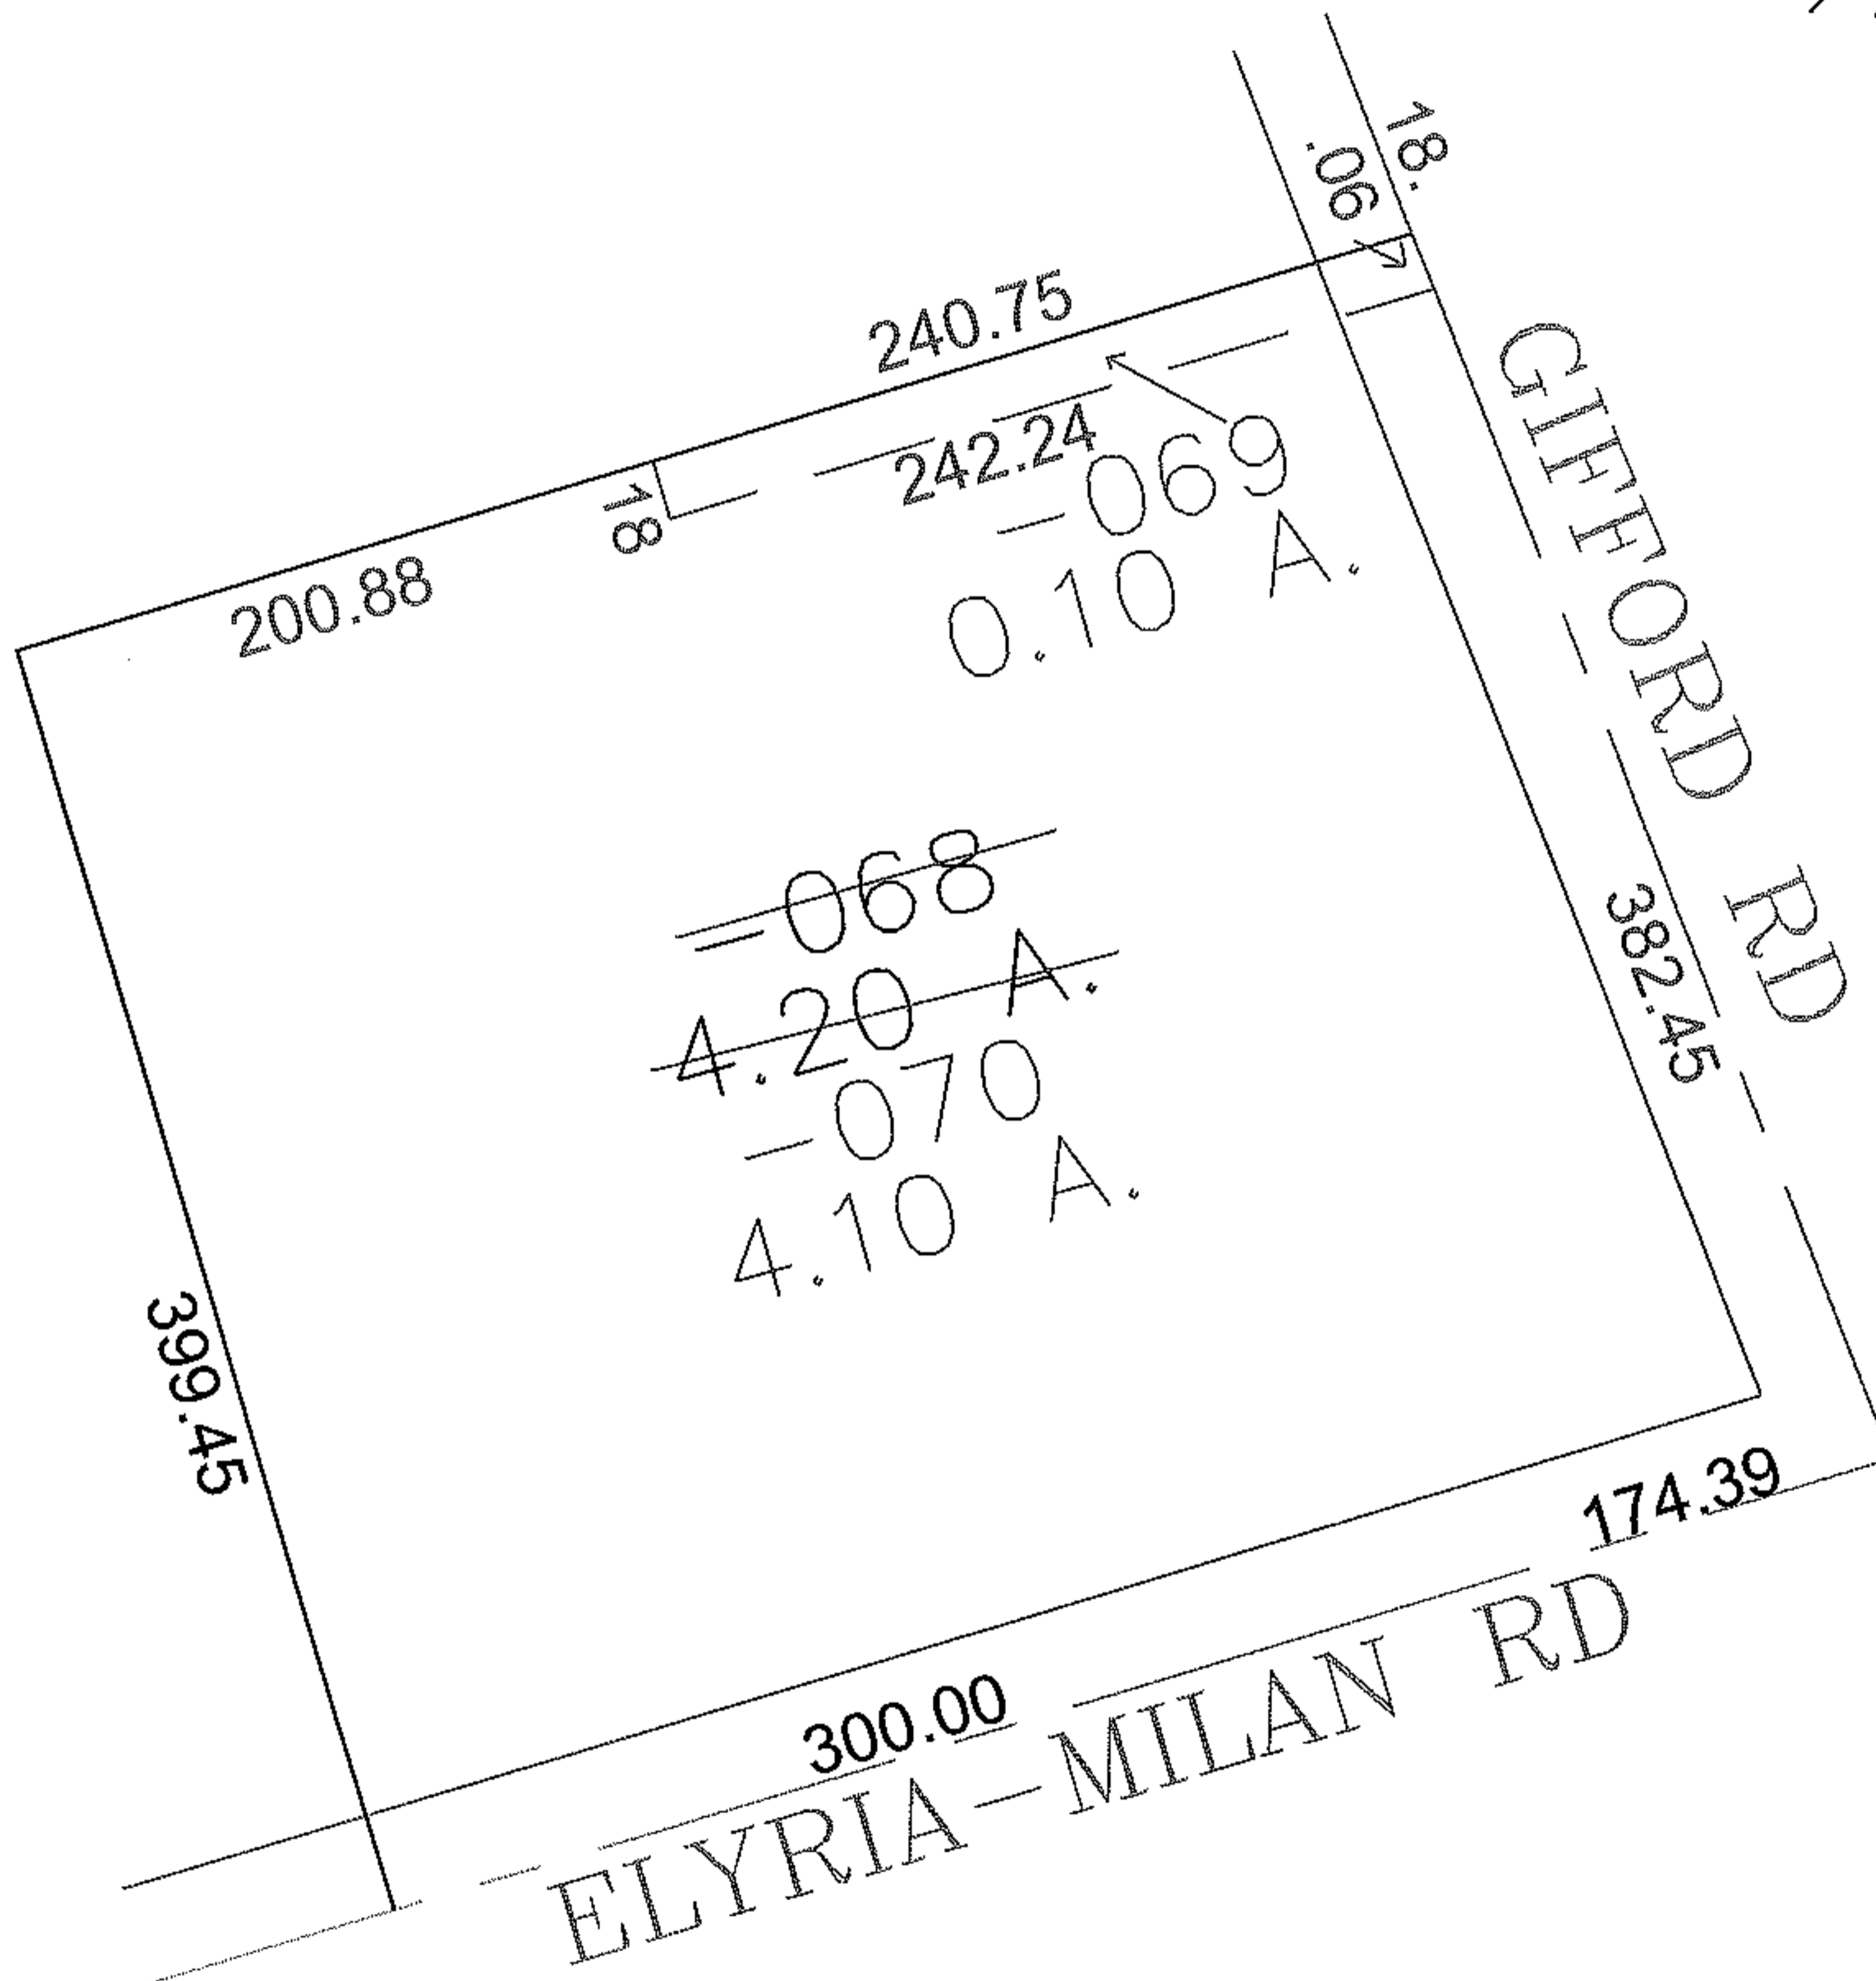

PARENT PARCEL: 08-00-091-000-068

CHILD PARCEL: 08-00-091-000-069, -070

STARTING POINT: CENTERLINE OF ELYRIA-MILAN RD & GIFFORD RD

12-03062

SPLITS/DEEDS PROCESSED

LORAIN COUNTY TAX MAP DEPARTMENT
226 MIDDLE AVE. ELYRIA, OHIO

SURVEYED BY: THOMAS SNEZEK

CLOSURE: 0.00 : 10.000

MAP PAGE(S): 8-C

APPROVED BY: JAH DATE: 8/29/2012

SCALE: 1" = 100 PRIOR INSTRUMENT: 20080257600