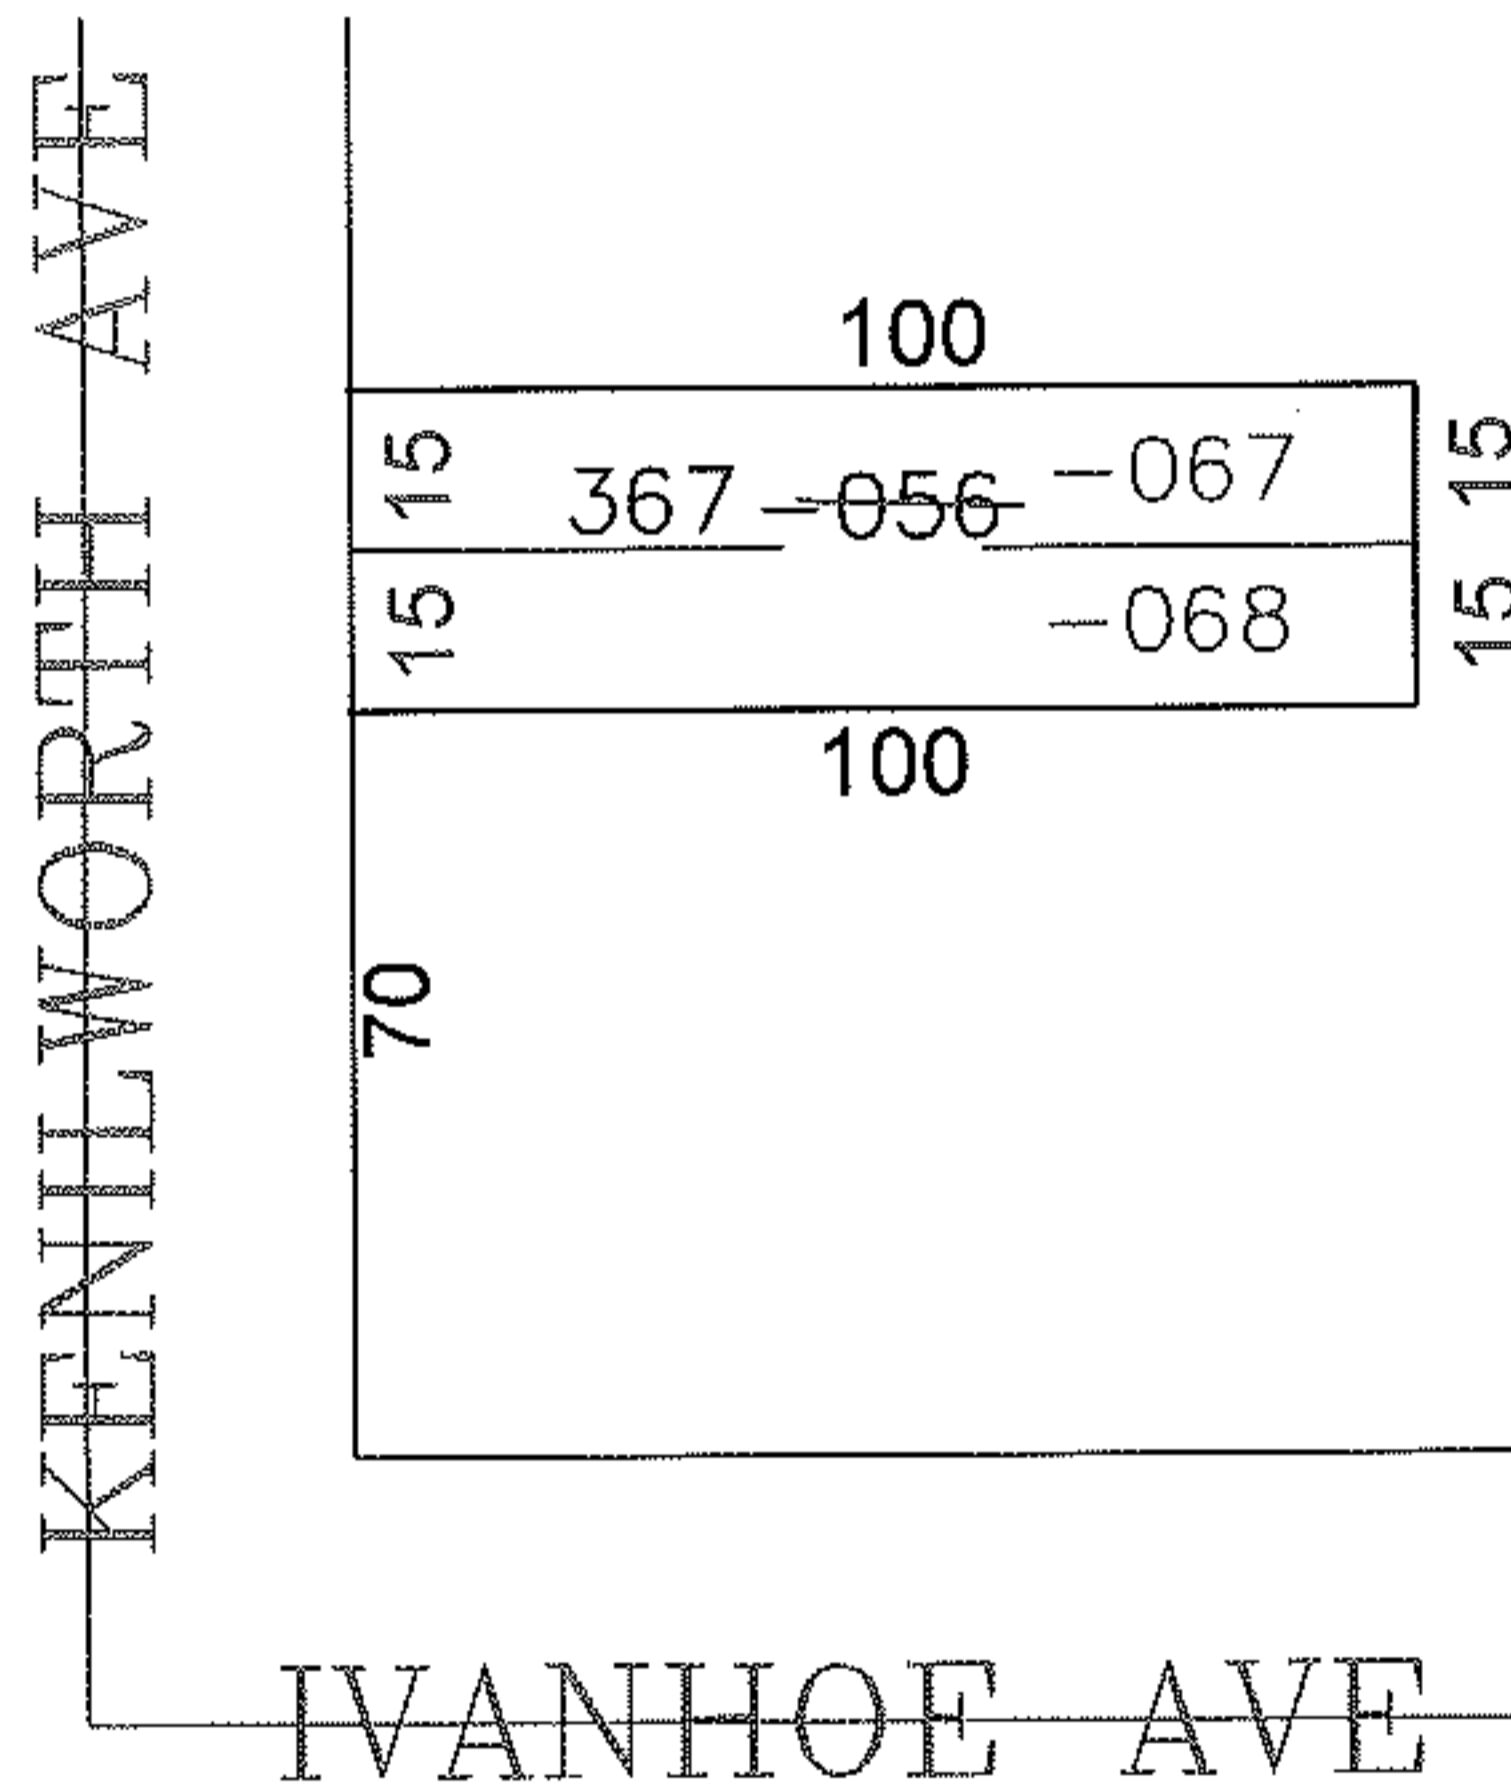

PARENT PARCEL: 03-00-039-112-056

CHILD PARCEL: 03-00-039-112-067, -068

STARTING POINT: SIDELINE OF IVANHOE AVE & KENILWORTH AVE

12-03061

**SPLITS/DEEDS PROCESSED**

LORAIN COUNTY TAX MAP DEPARTMENT  
226 MIDDLE AVE. ELYRIA, OHIO

SURVEYED BY: PATRICK MCGANNON

CLOSURE: 0.00 : 10,000

MAP PAGE(S): 03-00-039-B

APPROVED BY: JAH DATE: 8-29-2012

SCALE: 1" = 50' PRIOR INST.: 199804101989