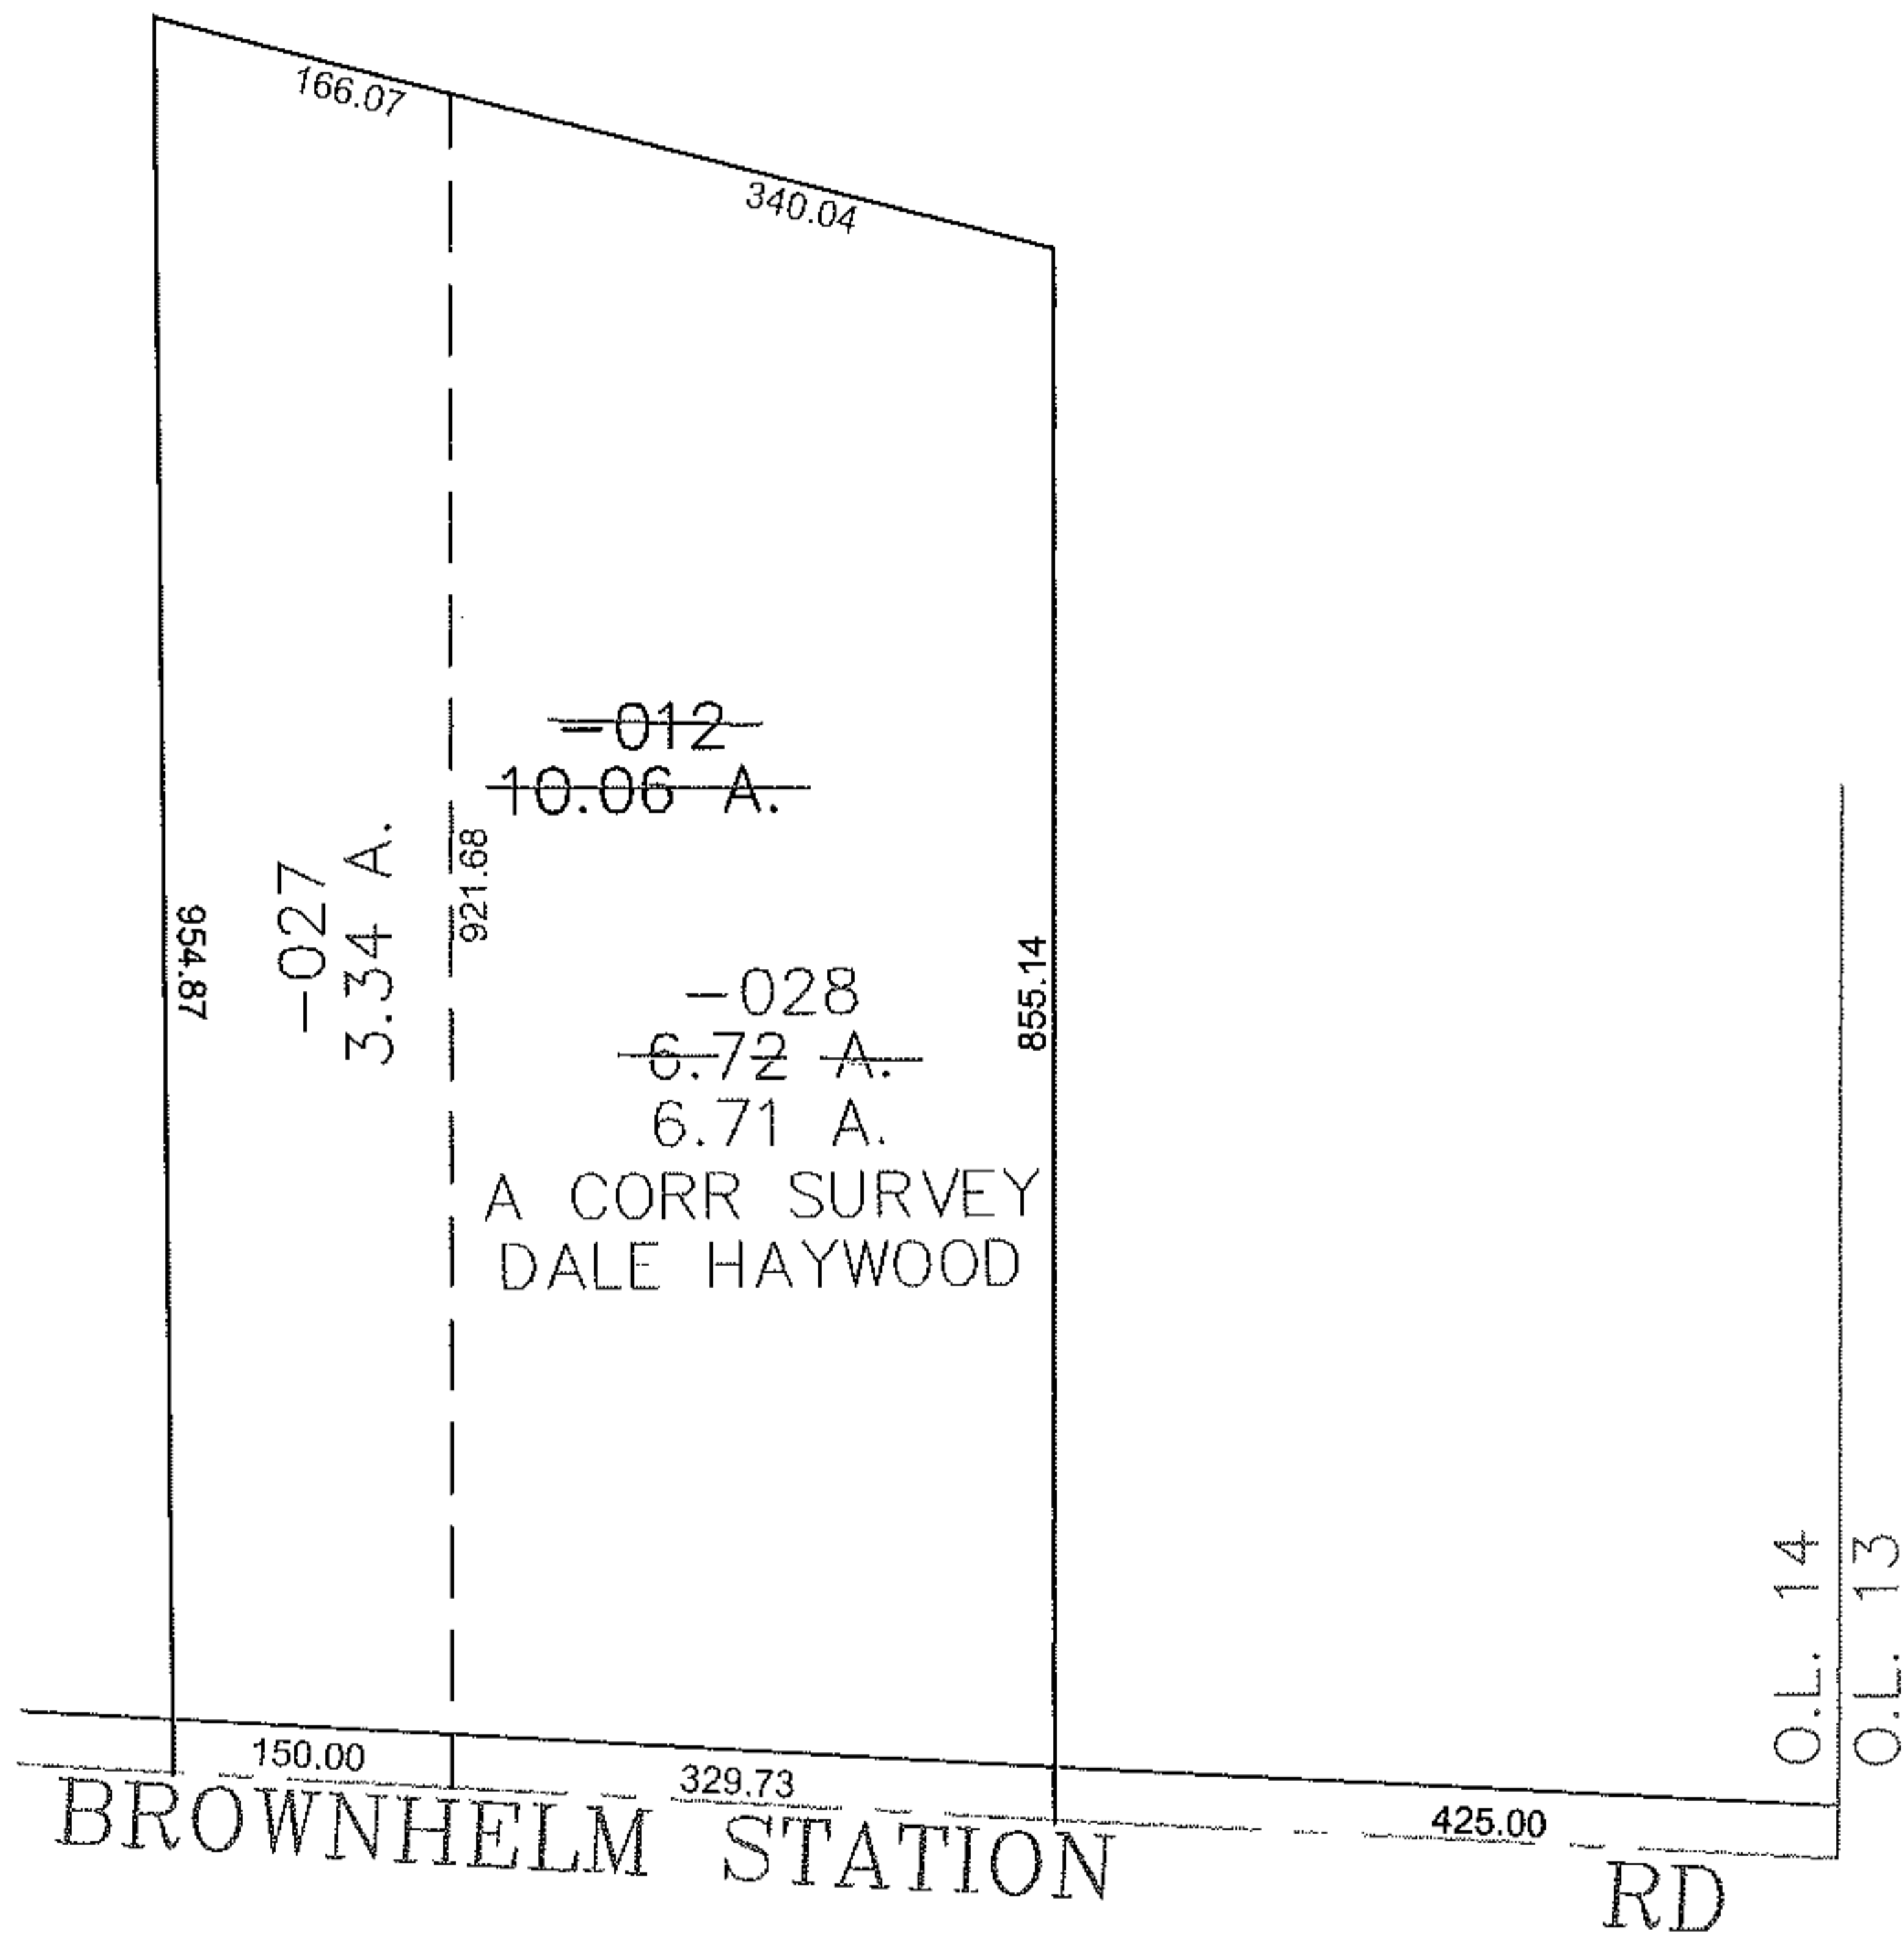

PARENT PARCEL: 01-00-014-000-012

CHILD PARCEL: 01-00-014-000-027, -028

12-03059

STARTING POINT: CENTERLINE OF BROWNHELM STATION RD & O.L. 14

SPLITS/DEEDS PROCESSED
 LORAIN COUNTY TAX MAP DEPARTMENT
 226 MIDDLE AVE. ELYRIA, OHIO

SURVEYED BY: DALE R HAYWOOD
 CLOSURE: 0.00 : 10,000
 MAP PAGE(S): 1-B
 APPROVED BY: JAH DATE: 8-21-2012
 SCALE: 1" = 200 PRIOR INSTRUMENT: OR 1133/584