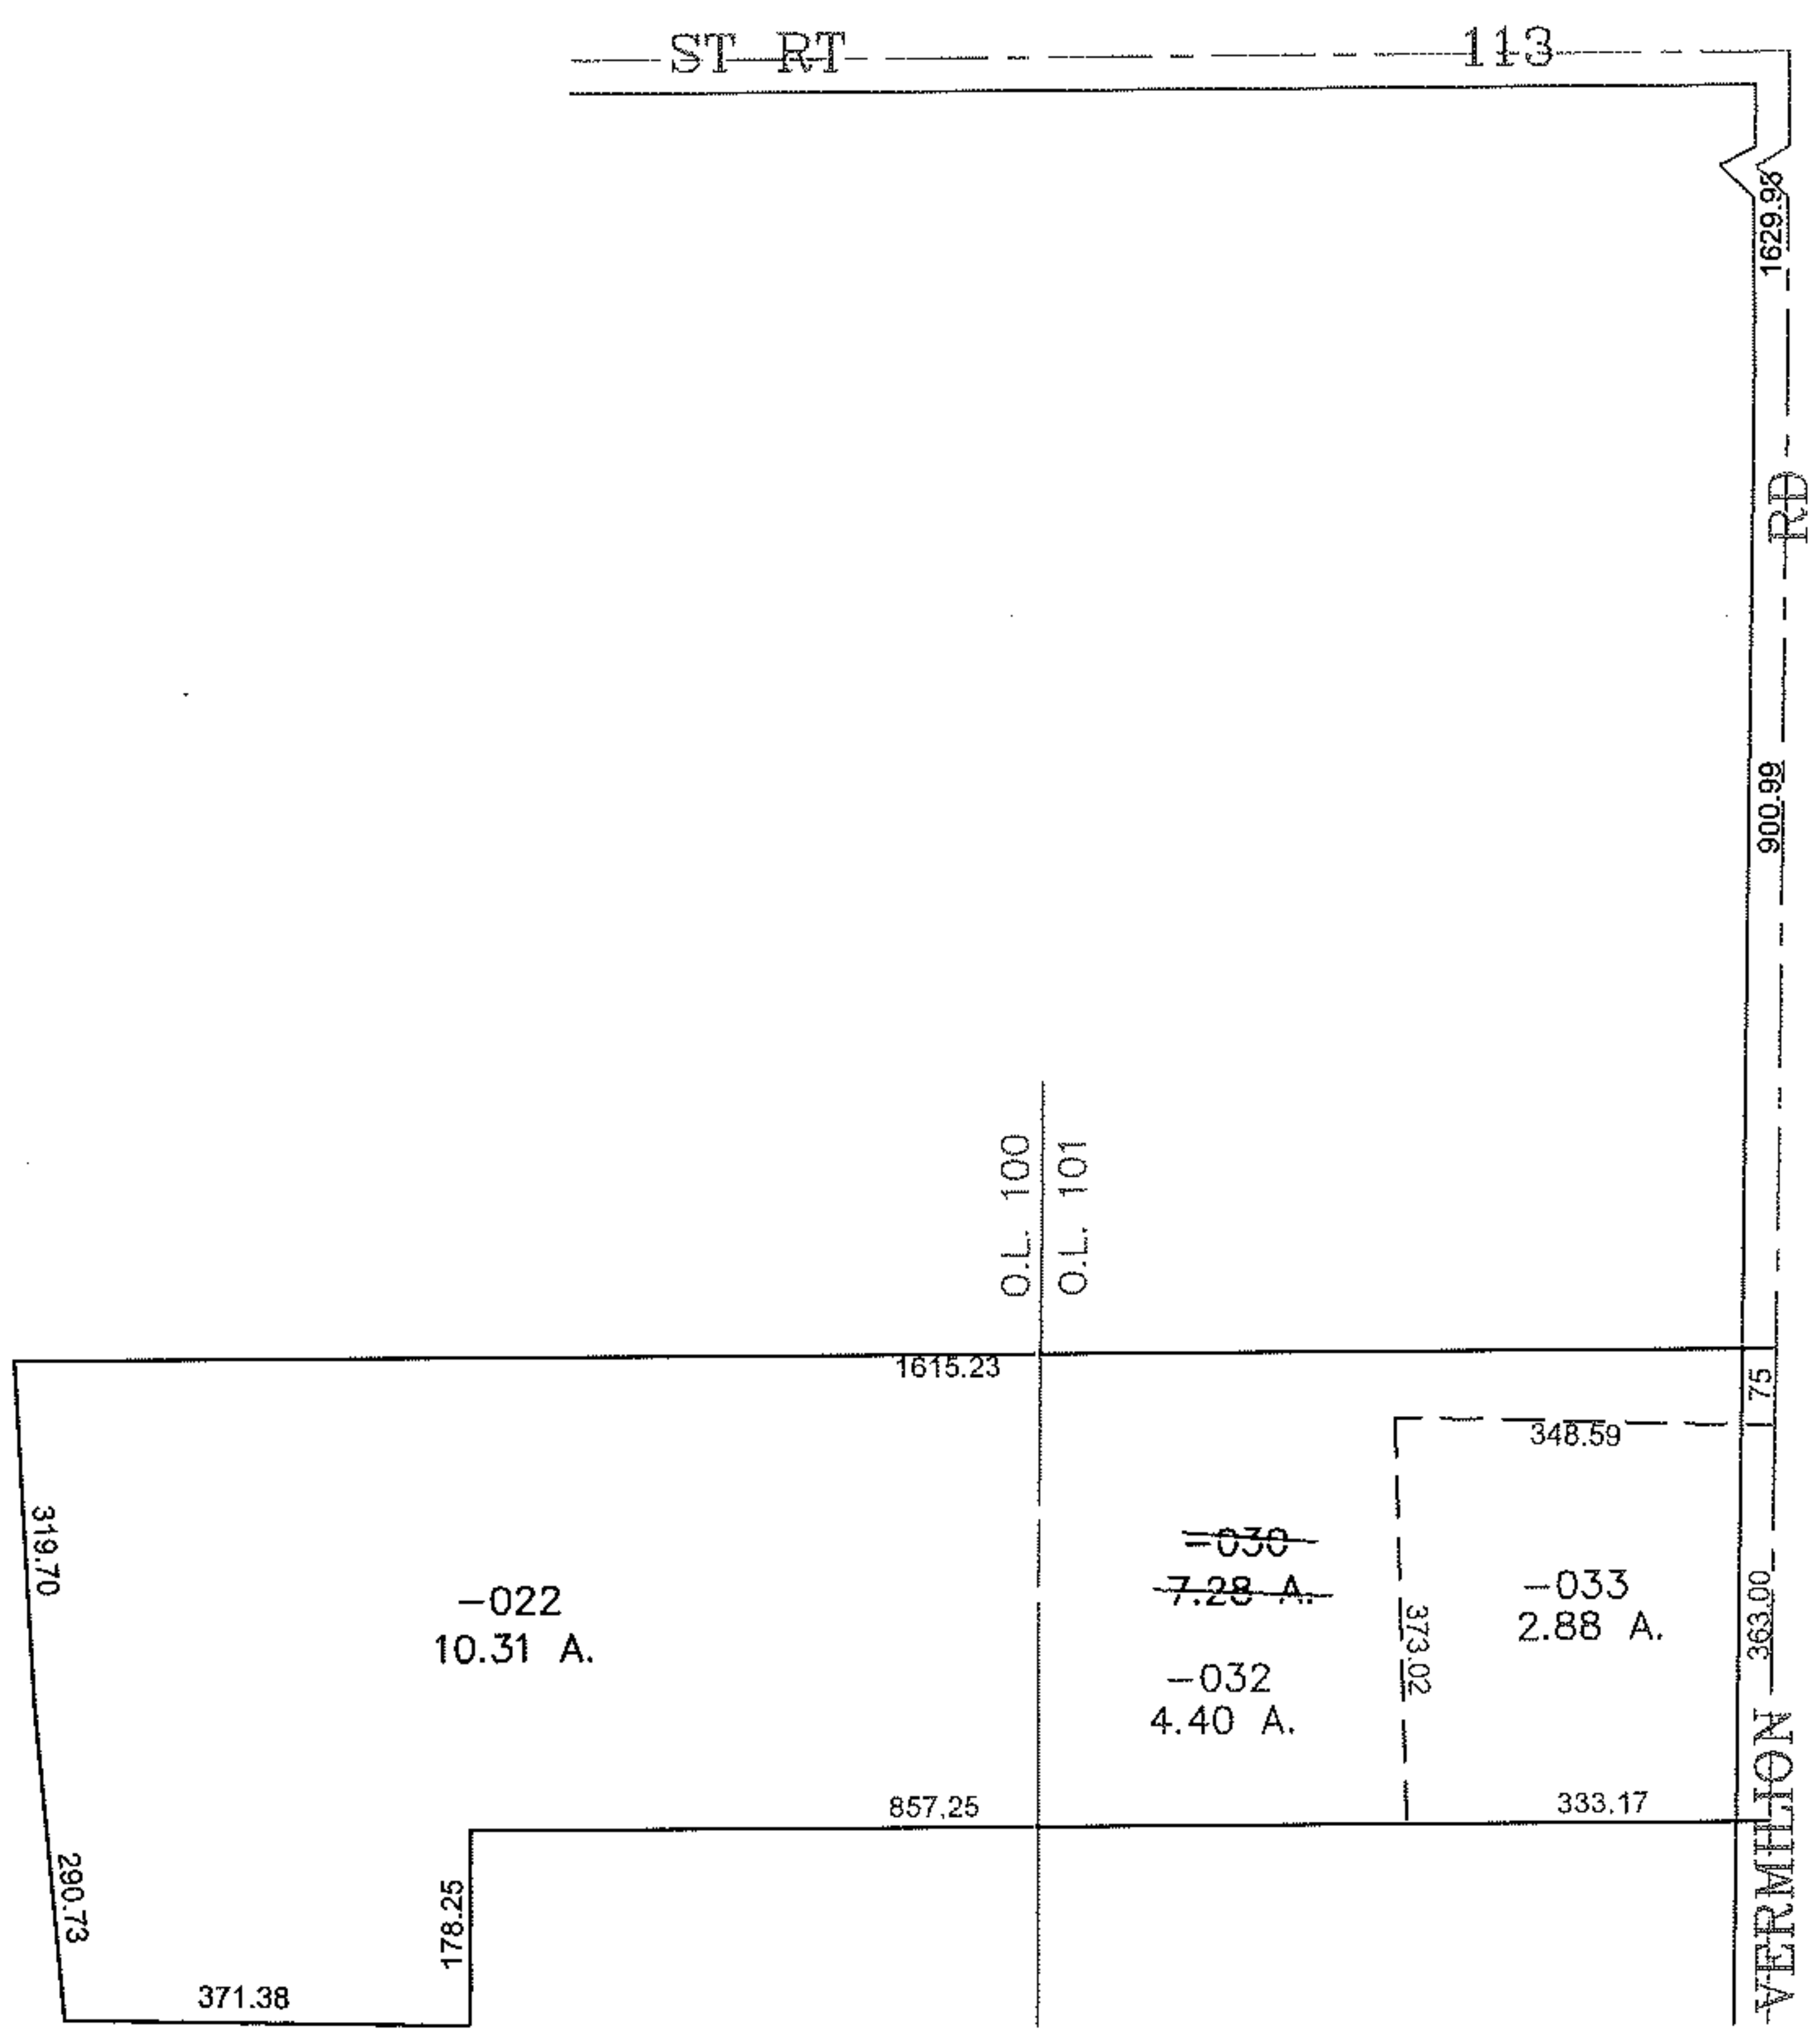

PARENT PARCEL: 08-00-101-000-030, 08-00-100-000-022

CHILD PARCEL: 08-00-101-000-032 & -033

STARTING POINT: CENTERLINE OF SR 113 & VERMILION RD

12-03054

**SPLITS/DEEDS PROCESSED**  
 LORAIN COUNTY TAX MAP DEPARTMENT  
 226 MIDDLE AVE. ELYRIA, OHIO

SURVEYED BY: RICHARD CARLSON  
 CLOSURE: 0.00 : 10,000  
 MAP PAGE(S): 8-B 8-C  
 APPROVED BY: JAH DATE: 8-3-2012  
 SCALE: 1" = 300 PRIOR INSTRUMENT: 20040012572