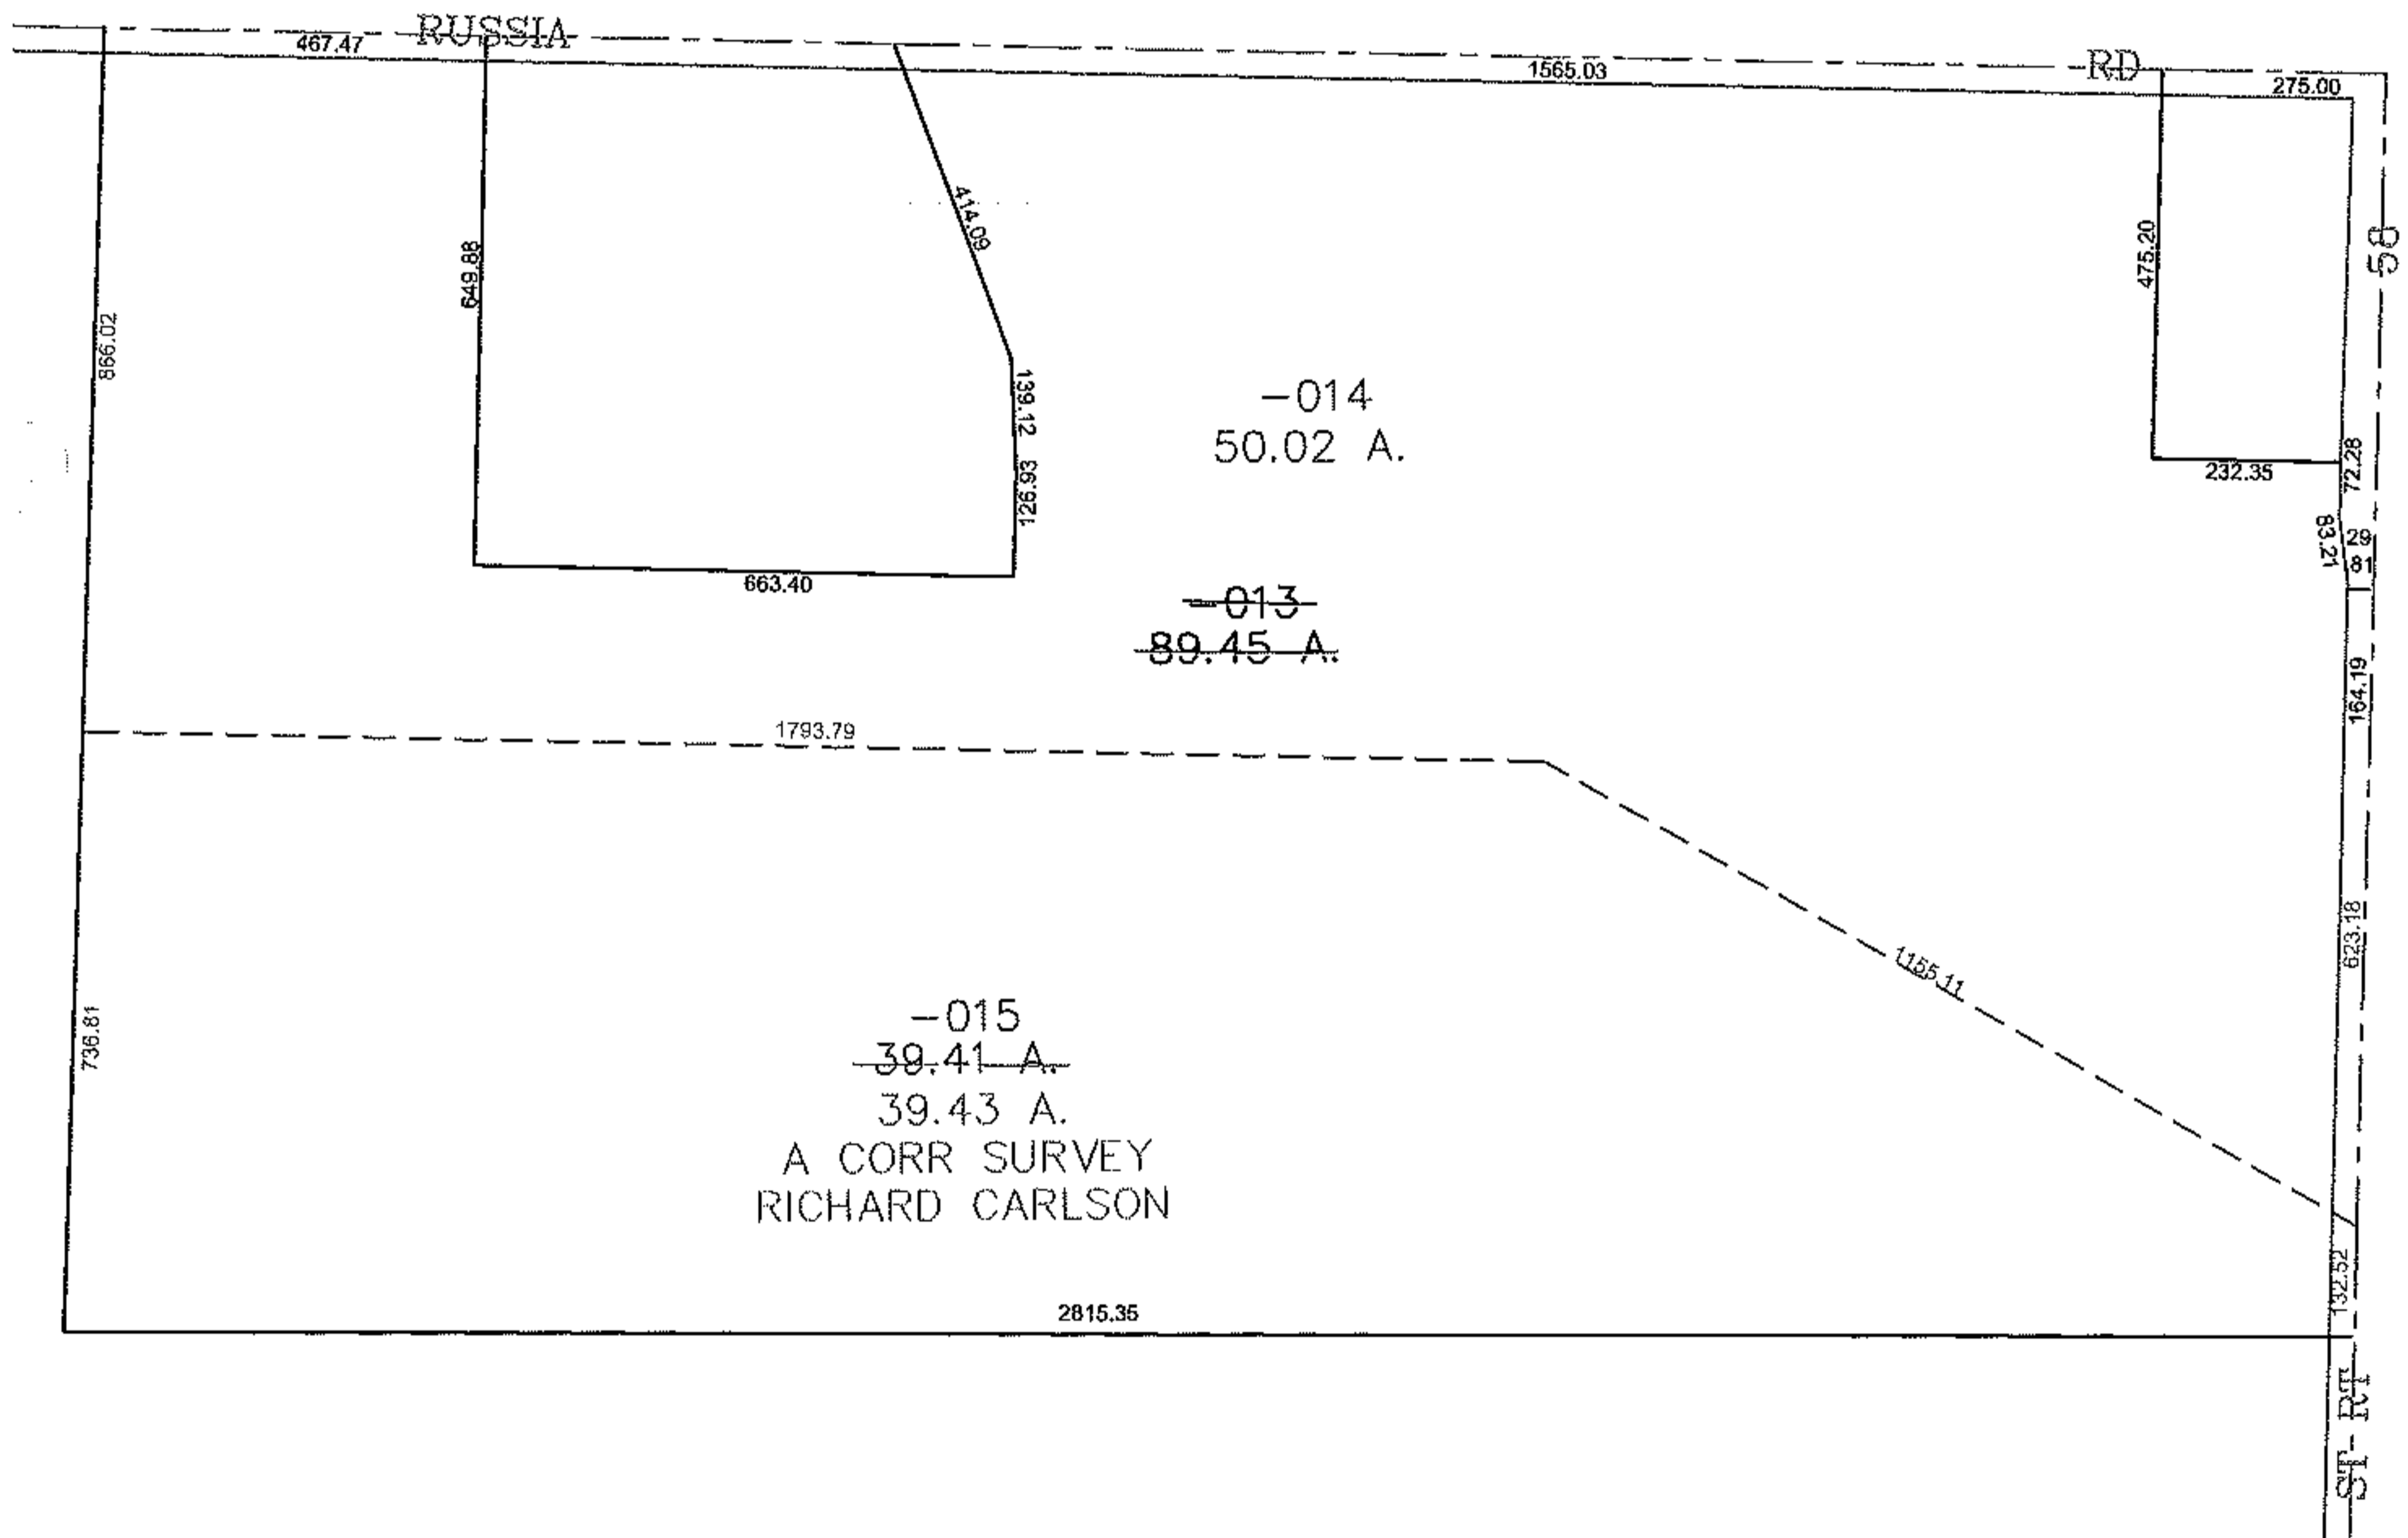

PARENT PARCEL: 09-00-025-000-013
CHILD PARCEL: 09-00-025-000-014, -015
STARTING POINT: CENTERLINE OF RUSSIA RD & ST RT 58

12-03052

SPLITS/DEEDS PROCESSED
LORAIN COUNTY TAX MAP DEPARTMENT
226 MIDDLE AVE. ELYRIA, OHIO

SURVEYED BY: RICHARD CARLSON
CLOSURE: 0.00 : 10,000
MAP PAGE(S): 9-B
APPROVED BY: JAH DATE: 7-31-2012
SCALE: 1" = 400 PRIOR INST.: 20030940640