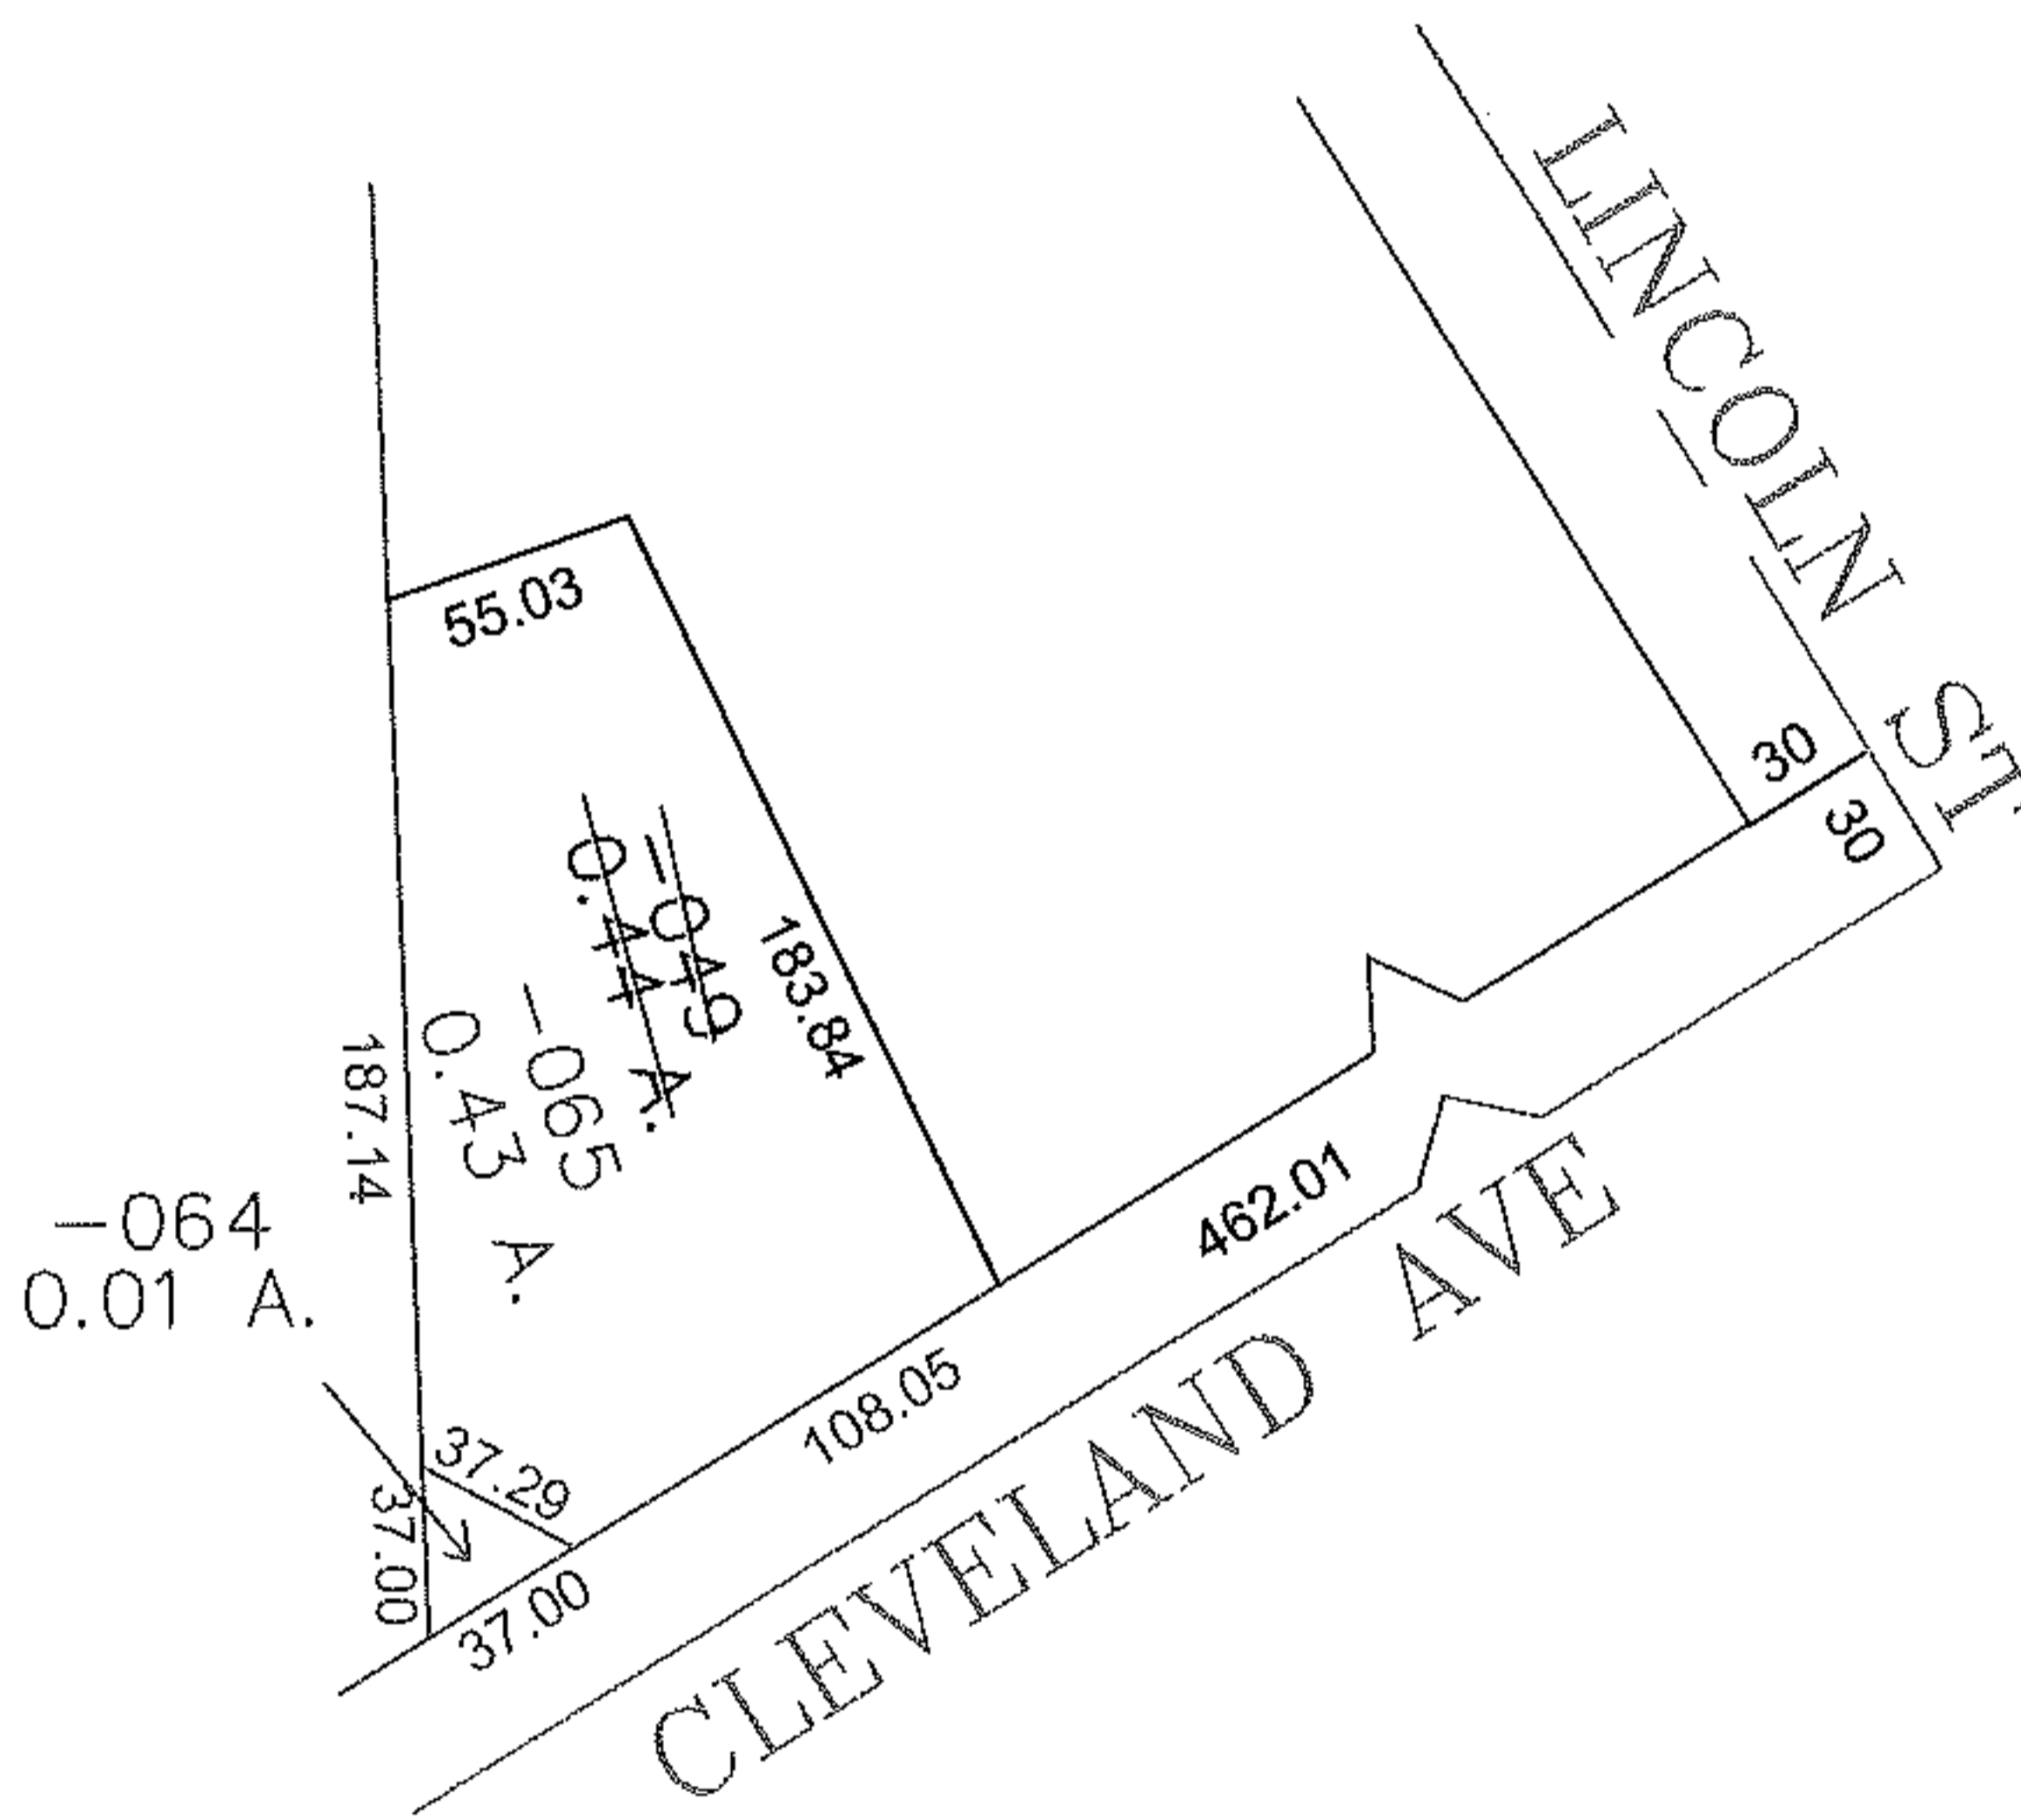

PARENT PARCEL: 05-00-023-110-049

CHILD PARCEL: 05-00-023-110-064, -065

STARTING POINT: CENTERLINE OF CLEVELAND AVE & LINCOLN ST

12-03045

SPLITS/DEEDS PROCESSED

LORAIN COUNTY TAX MAP DEPARTMENT
226 MIDDLE AVE. ELYRIA, OHIO

SURVEYED BY: AMY M KELLY

CLOSURE: 0.00 : 10.000

MAP PAGE(S): 05-00-023-A

APPROVED BY: JAH DATE: 7-16-2012

SCALE: 1" = 100 PRIOR INSTRUMENT: 20110382579