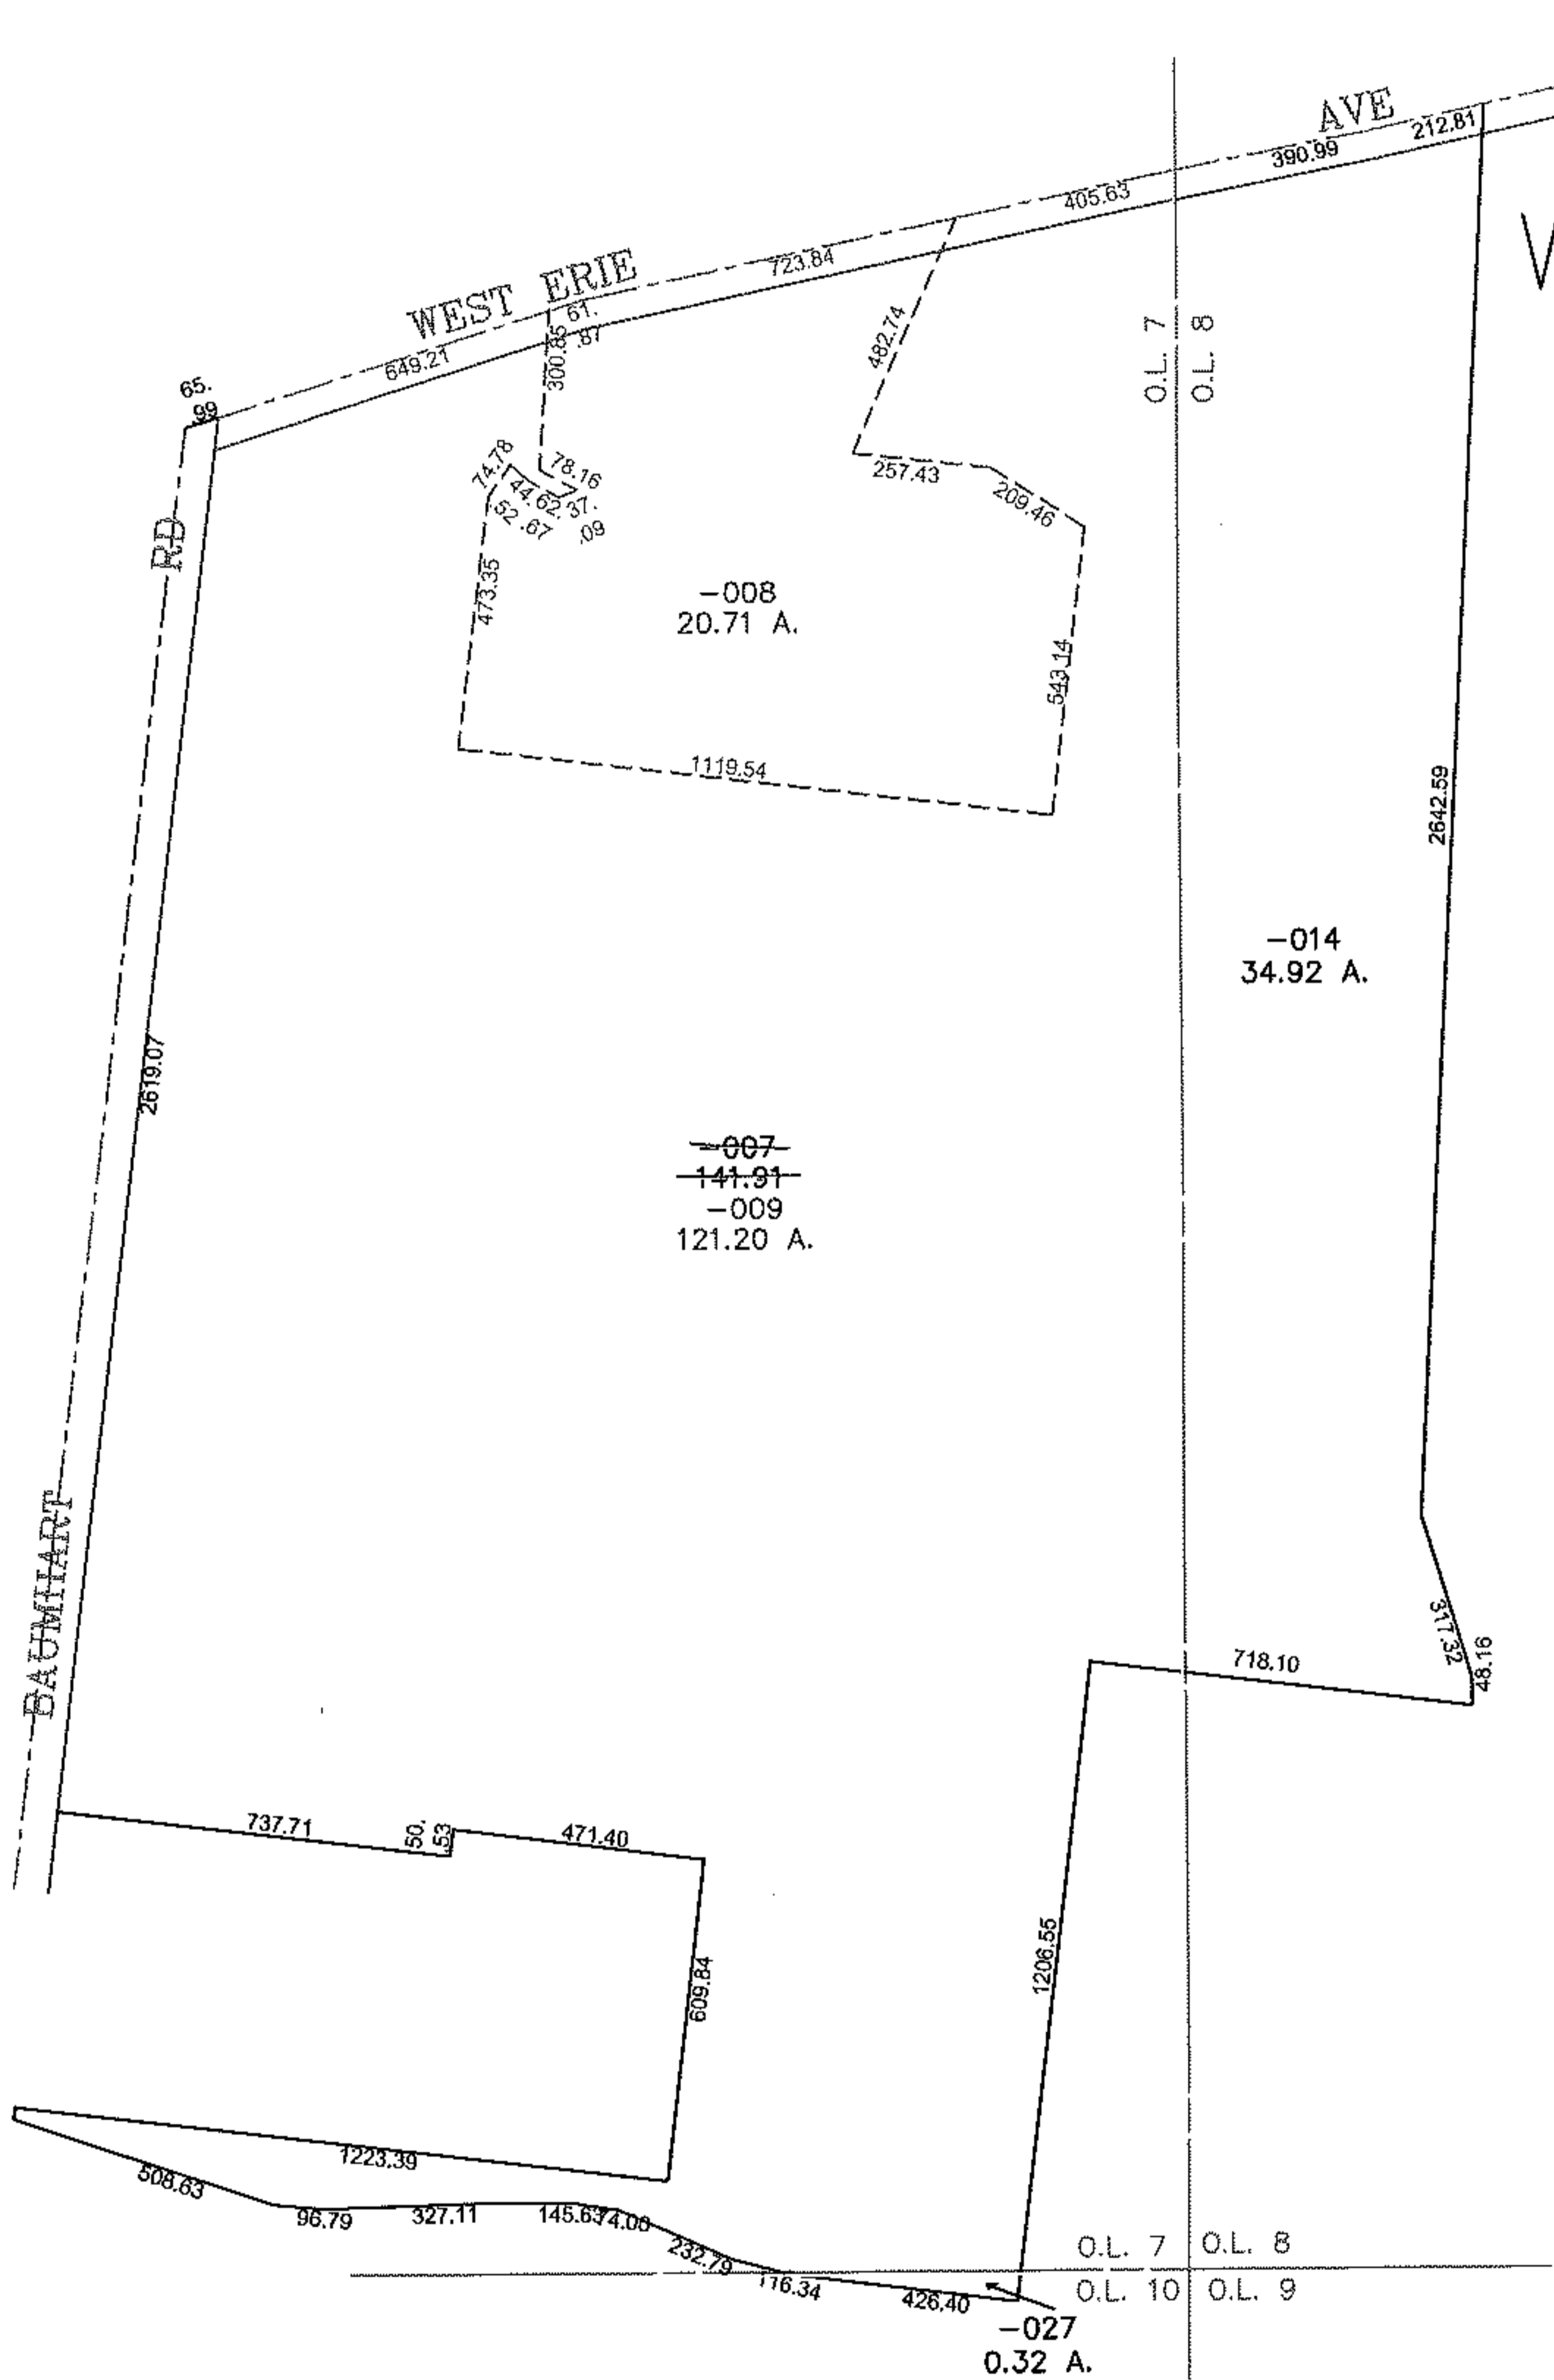

PARENT PARCEL: 01-00-007-103-007, 01-00-008-000-014 01-00-010-000-027

CHILD PARCEL: 01-00-007-103-008, -009

STARTING POINT: CENTERLINE OF BAUMHART RD & WEST ERIE AVE

12-03040

*NEED TO  
FIND WHOLE  
PAGE  
OR  
CALL  
BOB  
ENGINEERS  
FOR BACKUP*

**SPLITS/DEEDS PROCESSED**

LORAIN COUNTY TAX MAP DEPARTMENT  
226 MIDDLE AVE. ELYRIA, OHIO

SURVEYED BY: JOHN R ALBAN  
 CLOSURE: 0.00 : 10.000  
 MAP PAGE(S): 1-D  
 APPROVED BY: JAH DATE: 6-18-2012  
 SCALE: 1" = 550 PRIOR INSTRUMENT: 20090300043