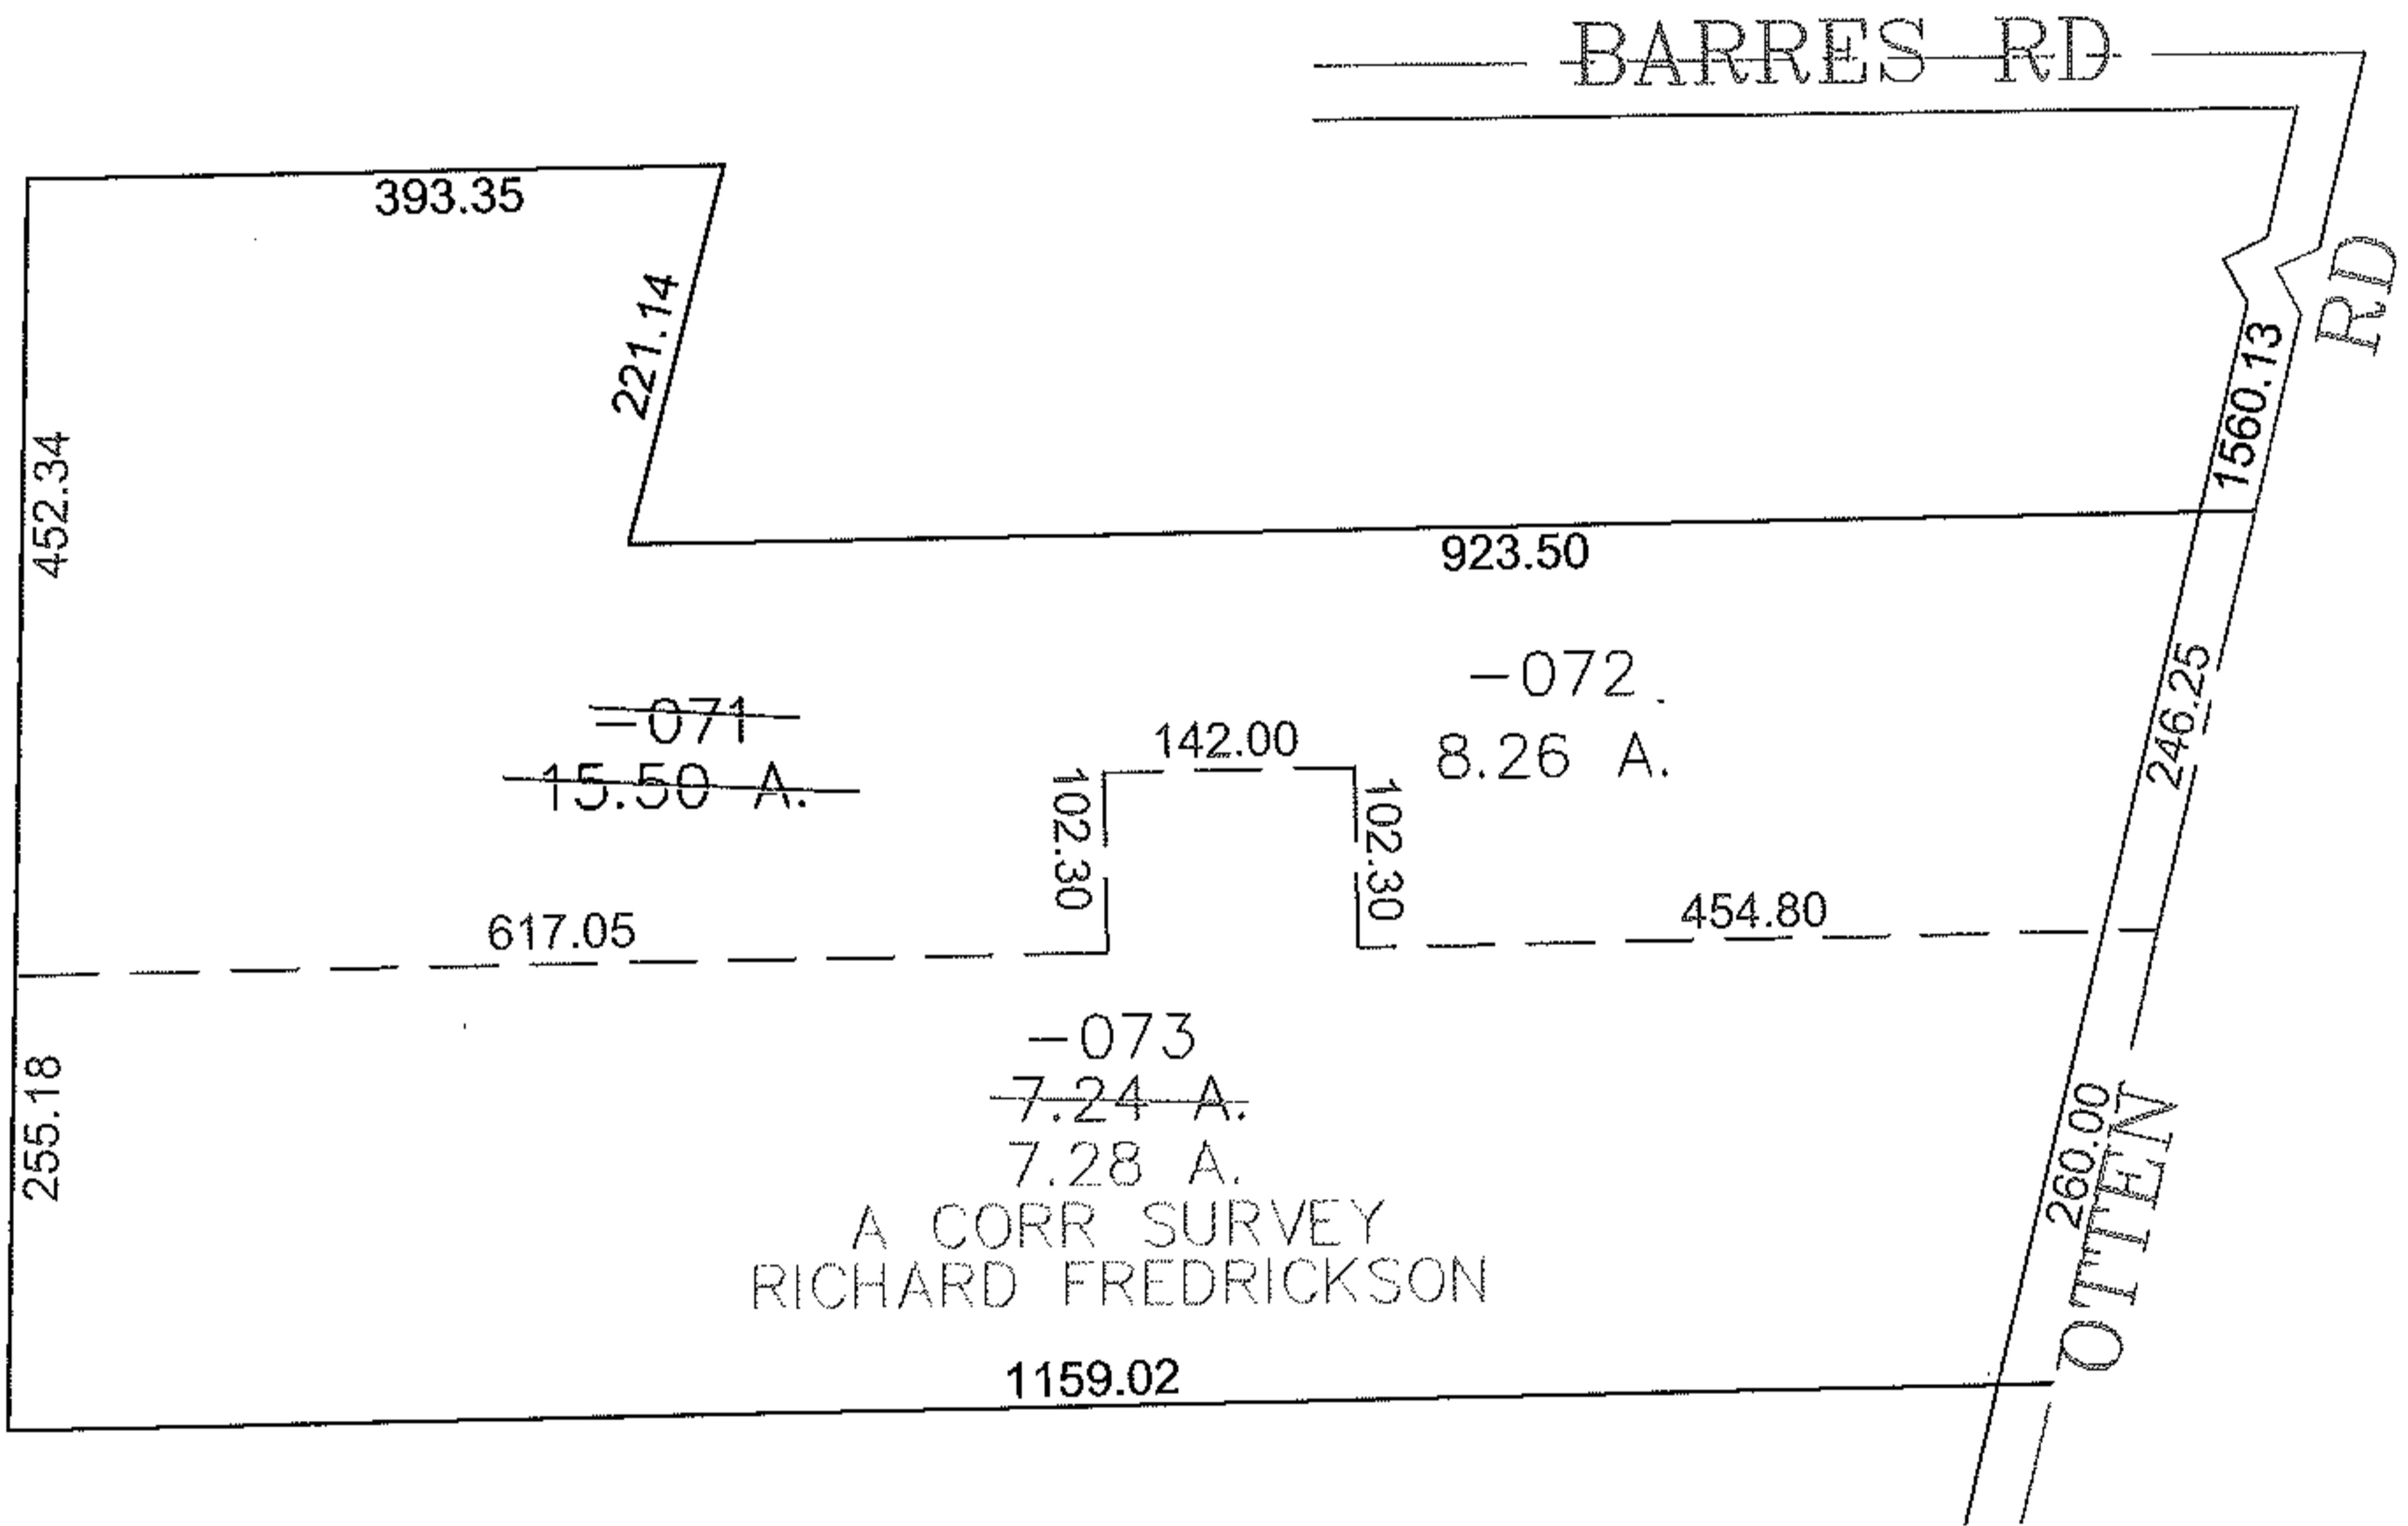

*Paster*

PARENT PARCEL: 07-00-041-000-071

CHILD PARCEL: 07-00-041-000-072, -073

STARTING POINT: CENTERLINE OF BARRES RD & OTTEN RD

12-03035

**SPLITS/DEEDS PROCESSED**  
 LORAIN COUNTY TAX MAP DEPARTMENT  
 226 MIDDLE AVE. ELYRIA, OHIO

SURVEYED BY: RICHARD FREDRICKSON  
 CLOSURE: 0.00 : 10.000  
 MAP PAGE(S): 7-A  
 APPROVED BY: JAH DATE: 6-7-2012  
 SCALE: 1" = 200' PRIOR INSTRUMENT: 20110371732