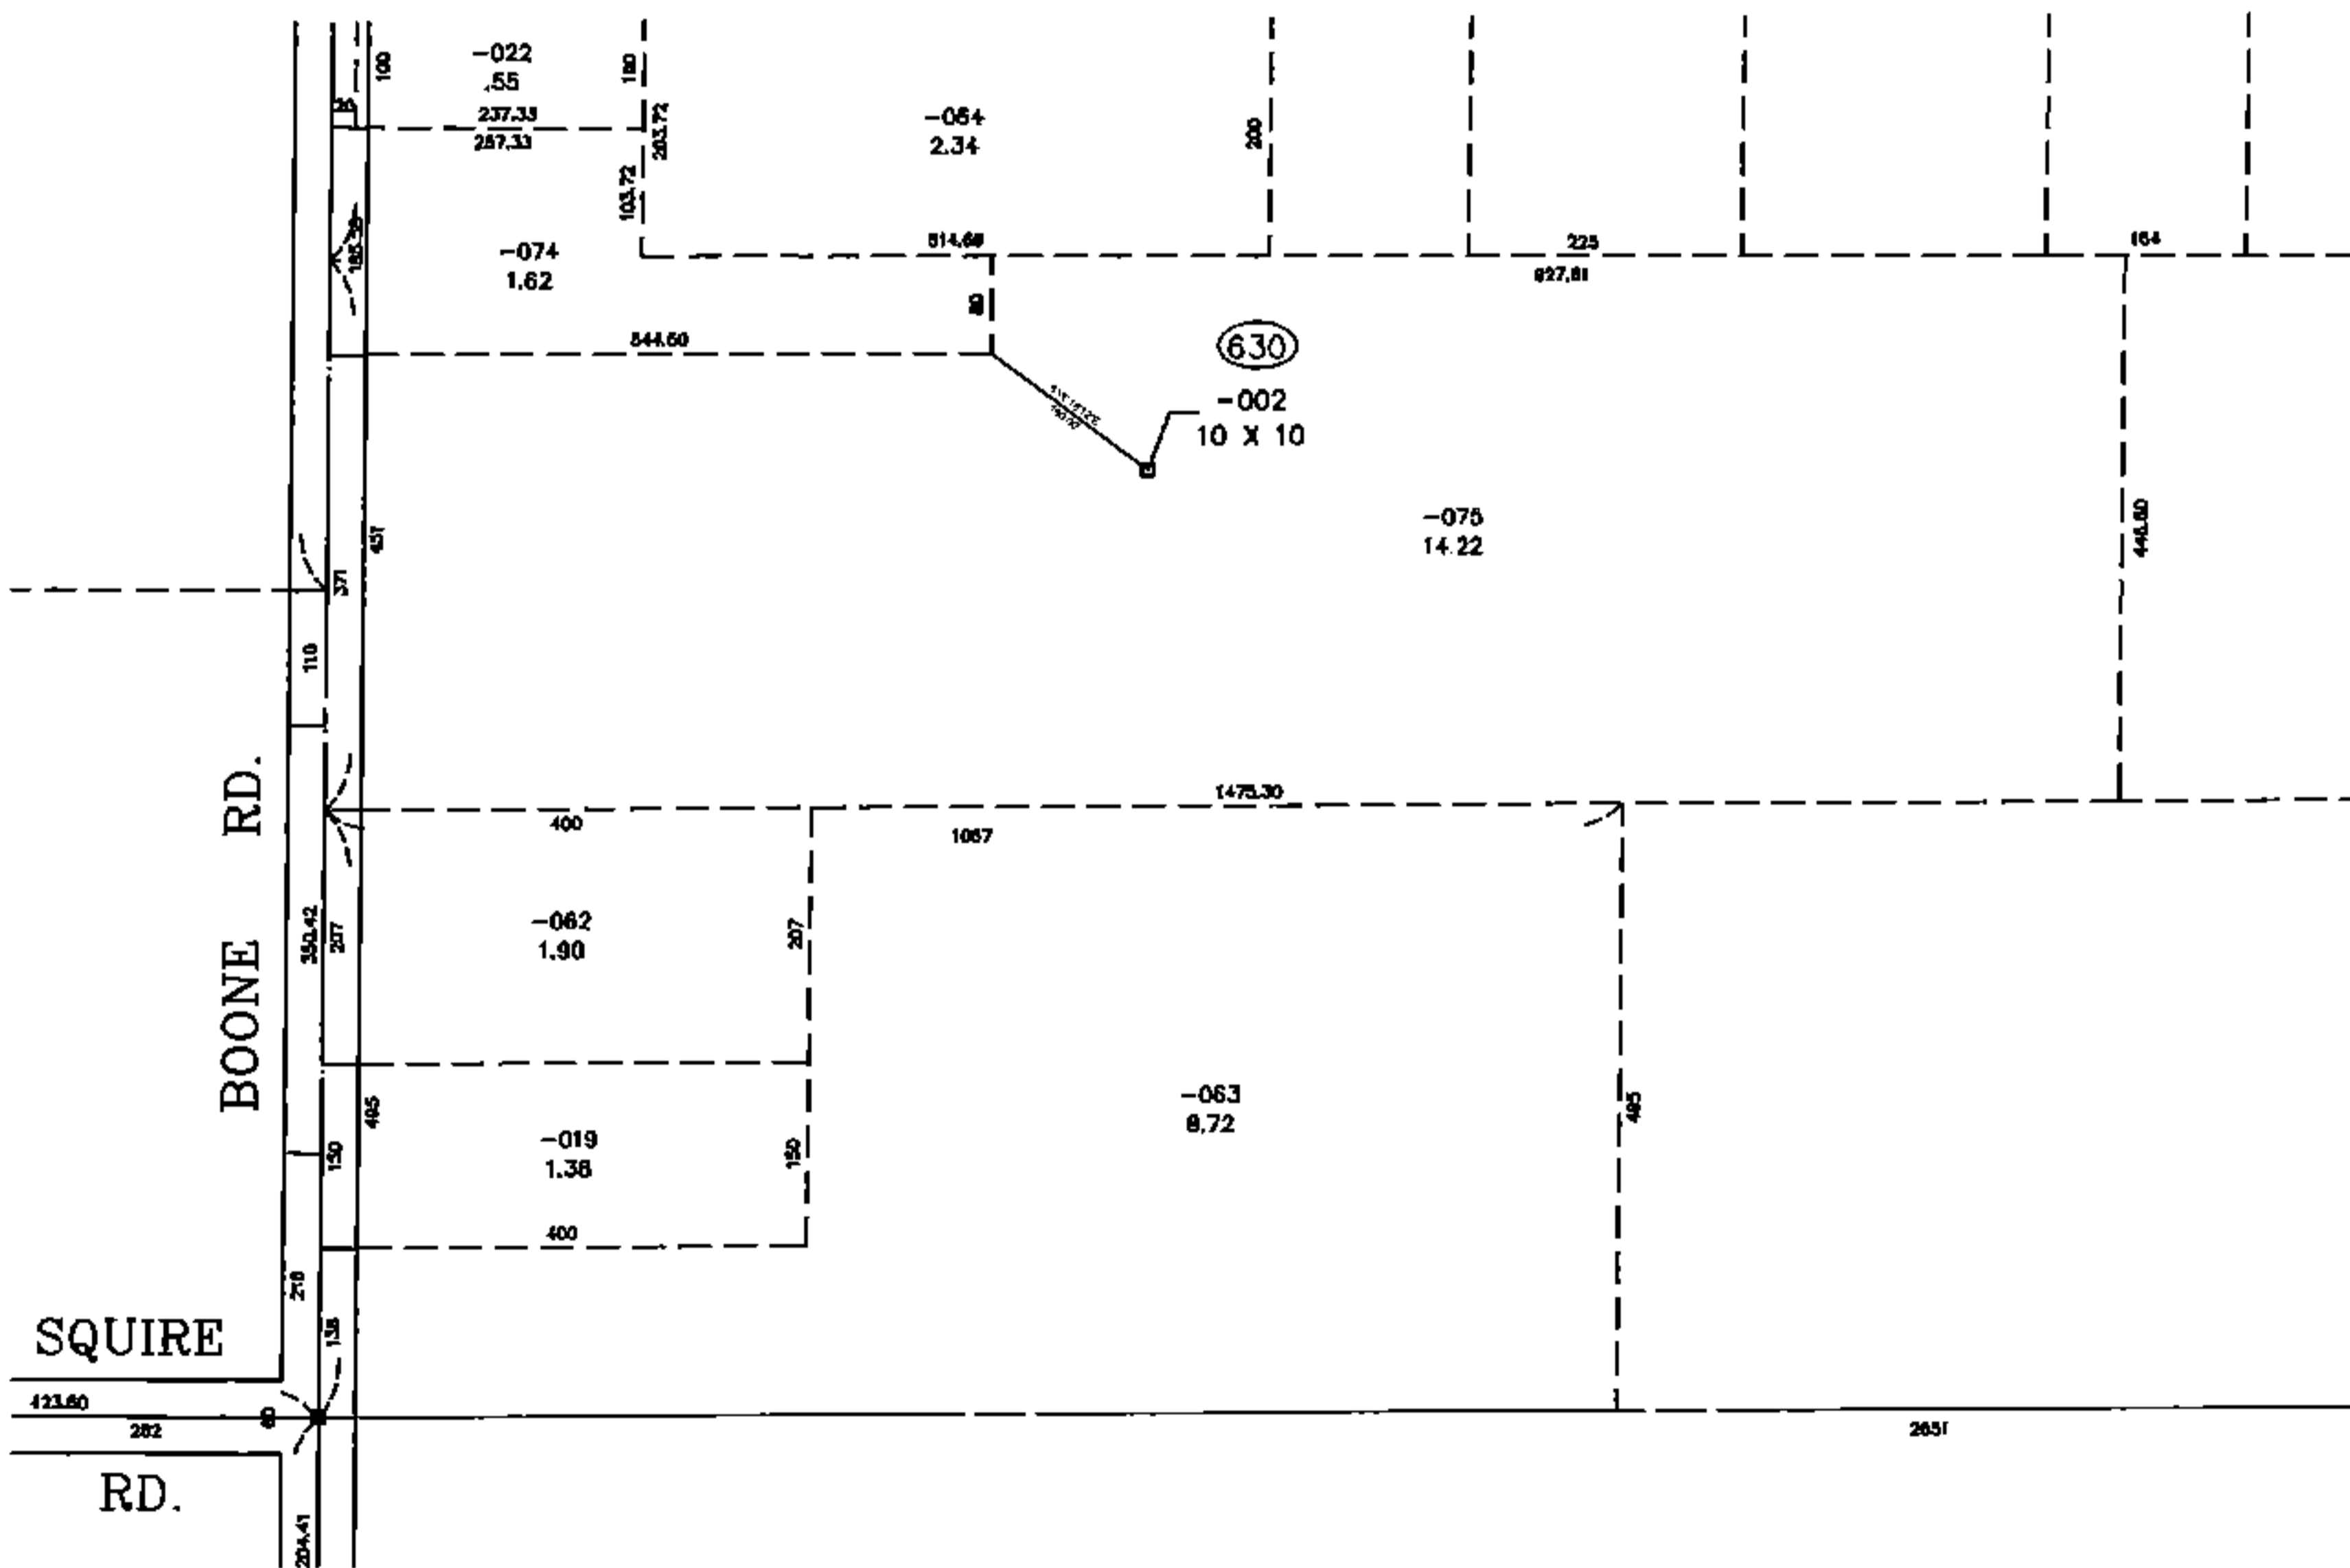

PARENT PARCEL: 12-00-015-000-075

CHILD PARCEL: 12-00-015-630-002

STARTING POINT: XXXXXX

14-03033-G

ADD TO DUPLICATE

12-00-015-630-002

10 X 10

API# 3409360143

SPLITS/DEEDS PROCESSED

LORAIN COUNTY TAX MAP DEPARTMENT
226 MIDDLE AVE. ELYRIA, OHIO

SURVEYED BY: XXXXXXXXXXXX

CLOSURE: XXXXXX

MAP PAGE(S): 12-00-015

APPROVED BY: TJS DATE: 10/3/14

SCALE: 1" = 300 PRIOR INSTRUMENT: DV XXXX/XXX