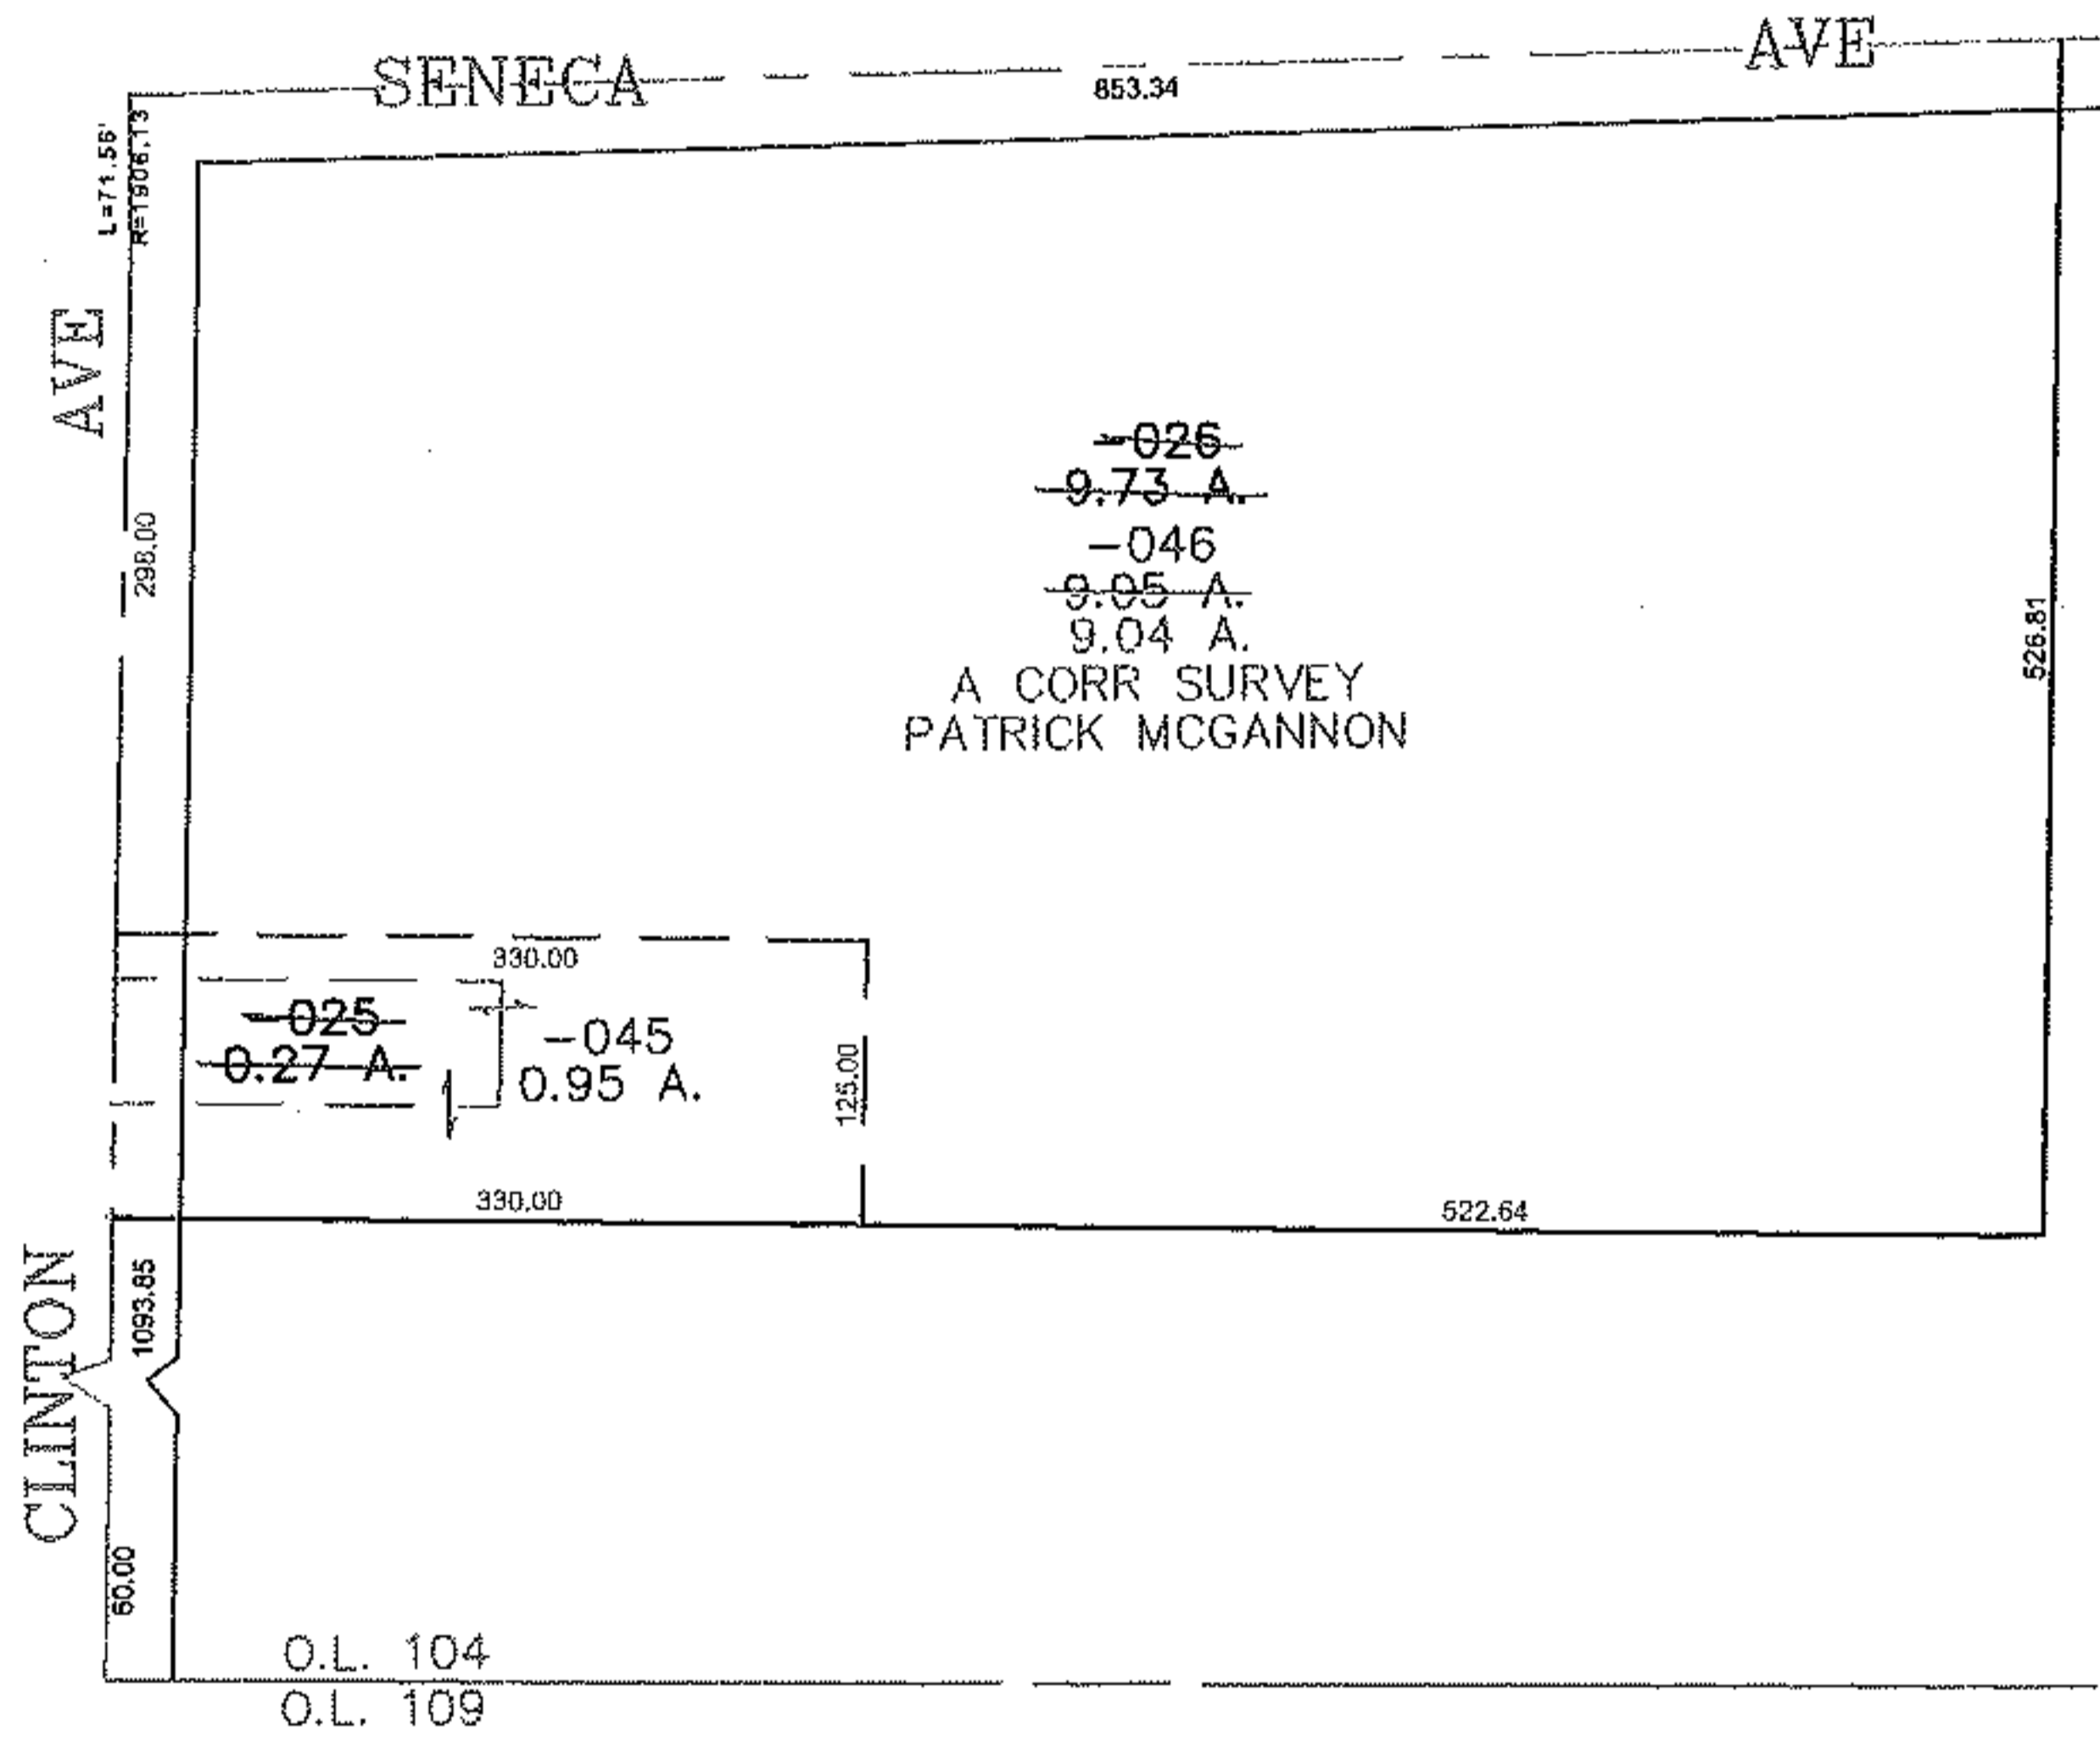

PARENT PARCEL: 03-00-104-101-026, -025
 CHILD PARCEL: 03-00-104-101-045, -046
 STARTING POINT: CENTERLINE OF CLINTON AVE & O.L. 104

12-03032

SPLITS/DEEDS PROCESSED
 LORAIN COUNTY TAX MAP DEPARTMENT
 226 MIDDLE AVE. ELYRIA, OHIO

SURVEYED BY: PATRICK MCGANNON
 CLOSURE: 0.00 : 10.000
 MAP PAGE(S): 03-00-104-A
 APPROVED BY: JAH DATE: 6-4-2012
 SCALE: 1" = 200 PRIOR INSTRUMENT: 2011091040