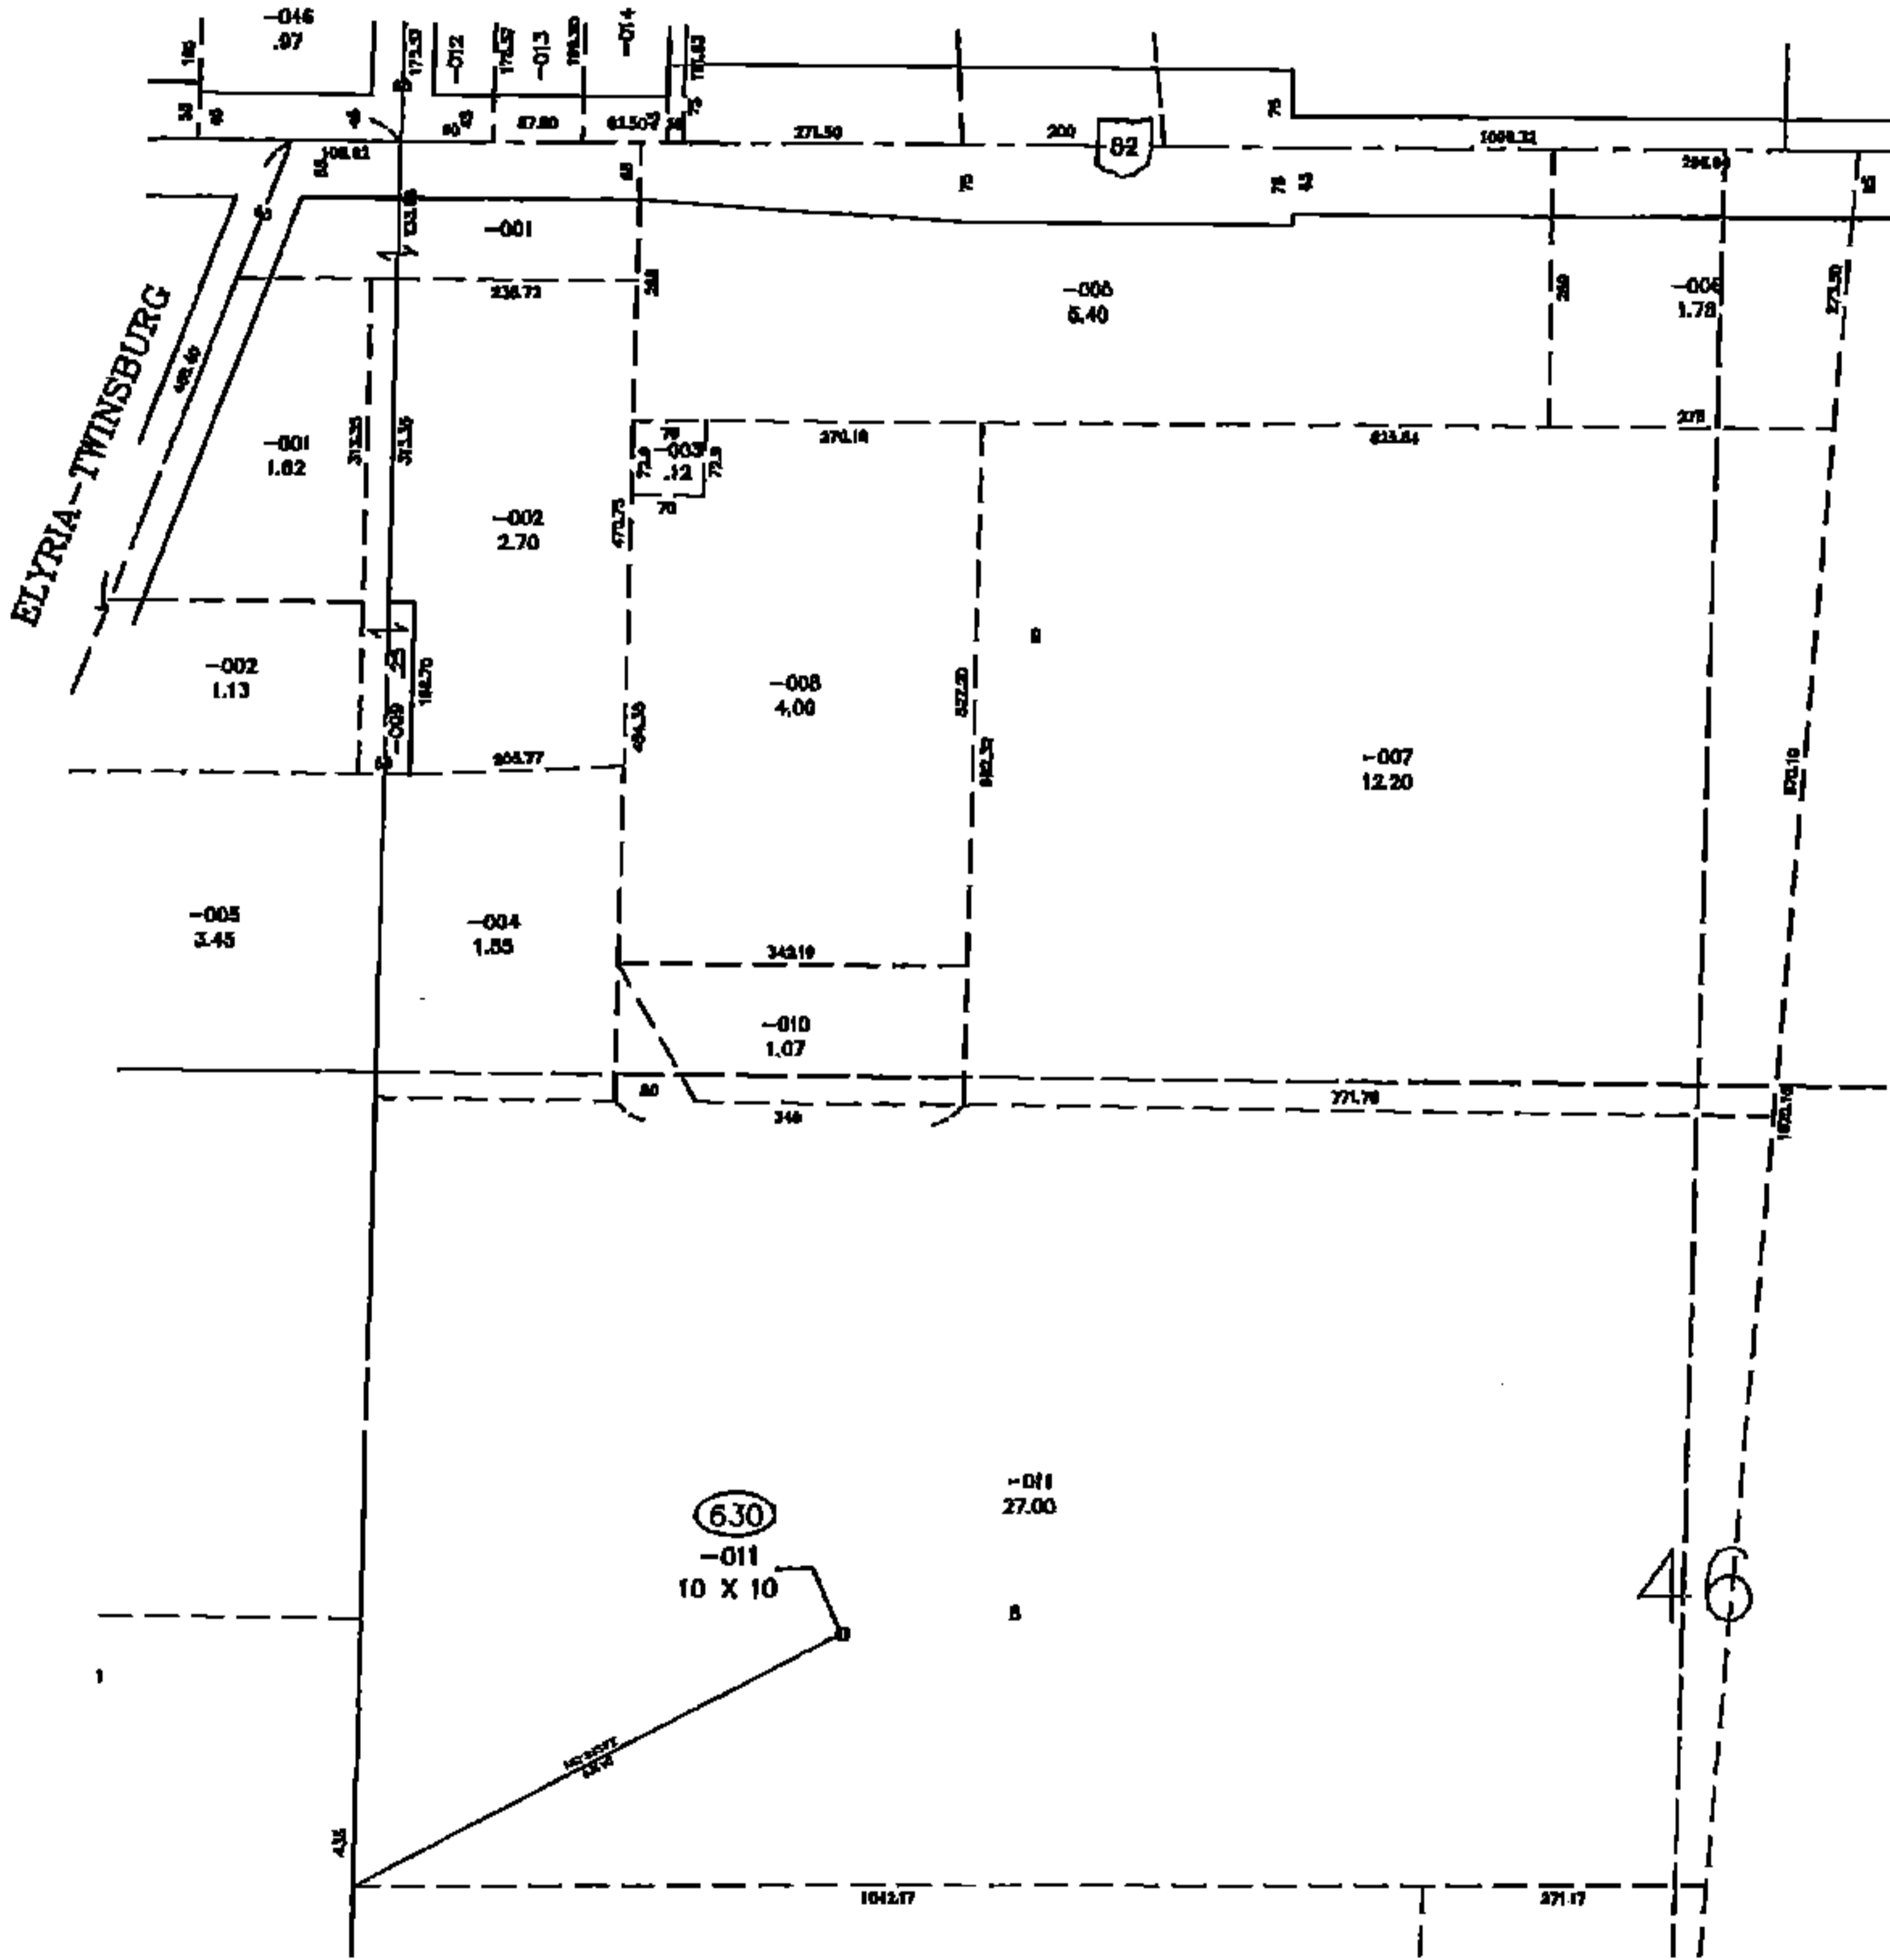

PARENT PARCEL: 12-00-046-000-011

CHILD PARCEL: 12-00-046-630-011

STARTING POINT: XXXXXX

14-03032-G

ADD TO DUPLICATE

12-00-046-630-011

10 X 10

API# 34093212410

ELYRIA-TWINSBURG

PA
4/12/16

SPLITS/DEEDS PROCESSED
 LORAIN COUNTY TAX MAP DEPARTMENT
 226 MIDDLE AVE. ELYRIA, OHIO

SURVEYED BY: XXXXXXXXXXXX
 CLOSURE: XXXXXX
 MAP PAGE(S): 12-00-046
 APPROVED BY: TJS DATE: 10/3/14
 SCALE: 1" = 300' PRIOR INSTRUMENT: DV XXXX/XXX