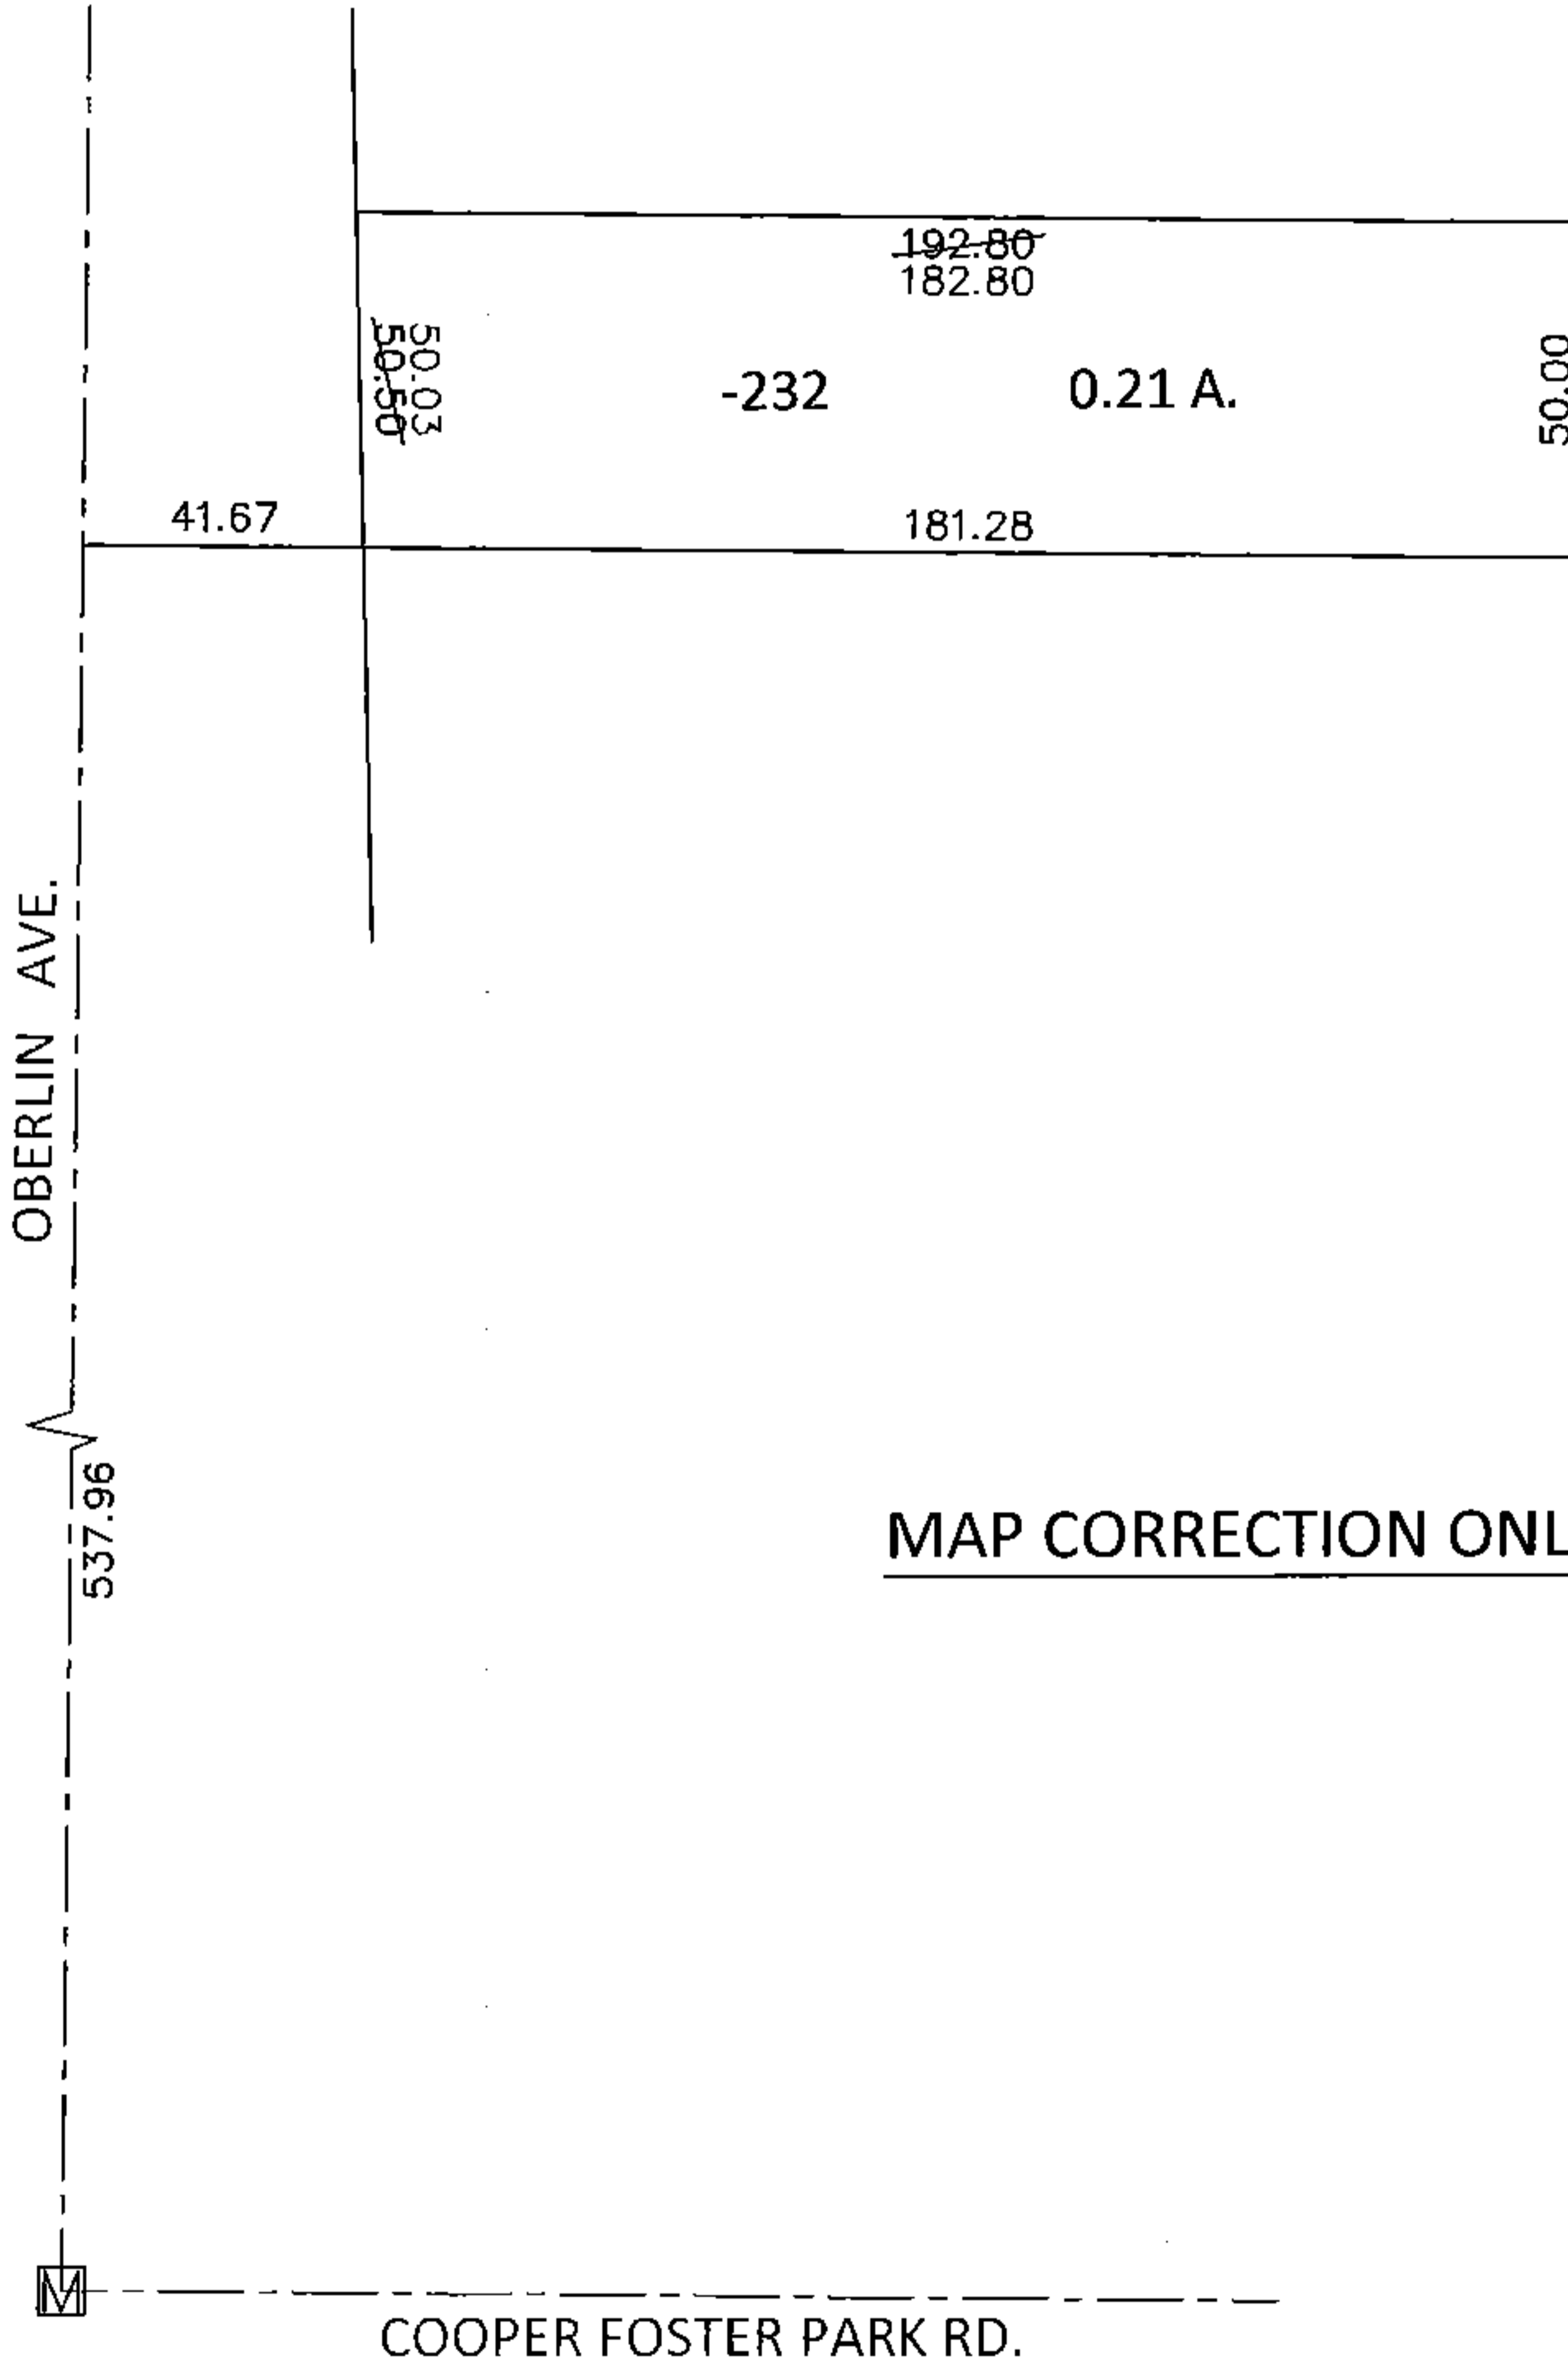

PARENT PARCEL: 02-01-008-101-232

CHILD PARCEL: _____

14-03029-D

STARTING POINT: AT A MON BOX AT THE INTERSECTION OF C/L OF COOPER FOSTER PARK RD. AND C/L OF OBERLIN AVE.

MAP CORRECTION ONLY

SPLITS/DEEDS PROCESSED

LORAIN COUNTY TAX MAP DEPARTMENT
226 MIDDLE AVE. ELYRIA, OHIO

SURVEYED BY: WILLIAM R. WALLACE

CLOSURE: .01:10,000

MAP PAGE(S): 2-01-008-B

APPROVED BY: RRM DATE: 10-7-14

SCALE: 1"= 50' PRIOR INST.: 20110385638