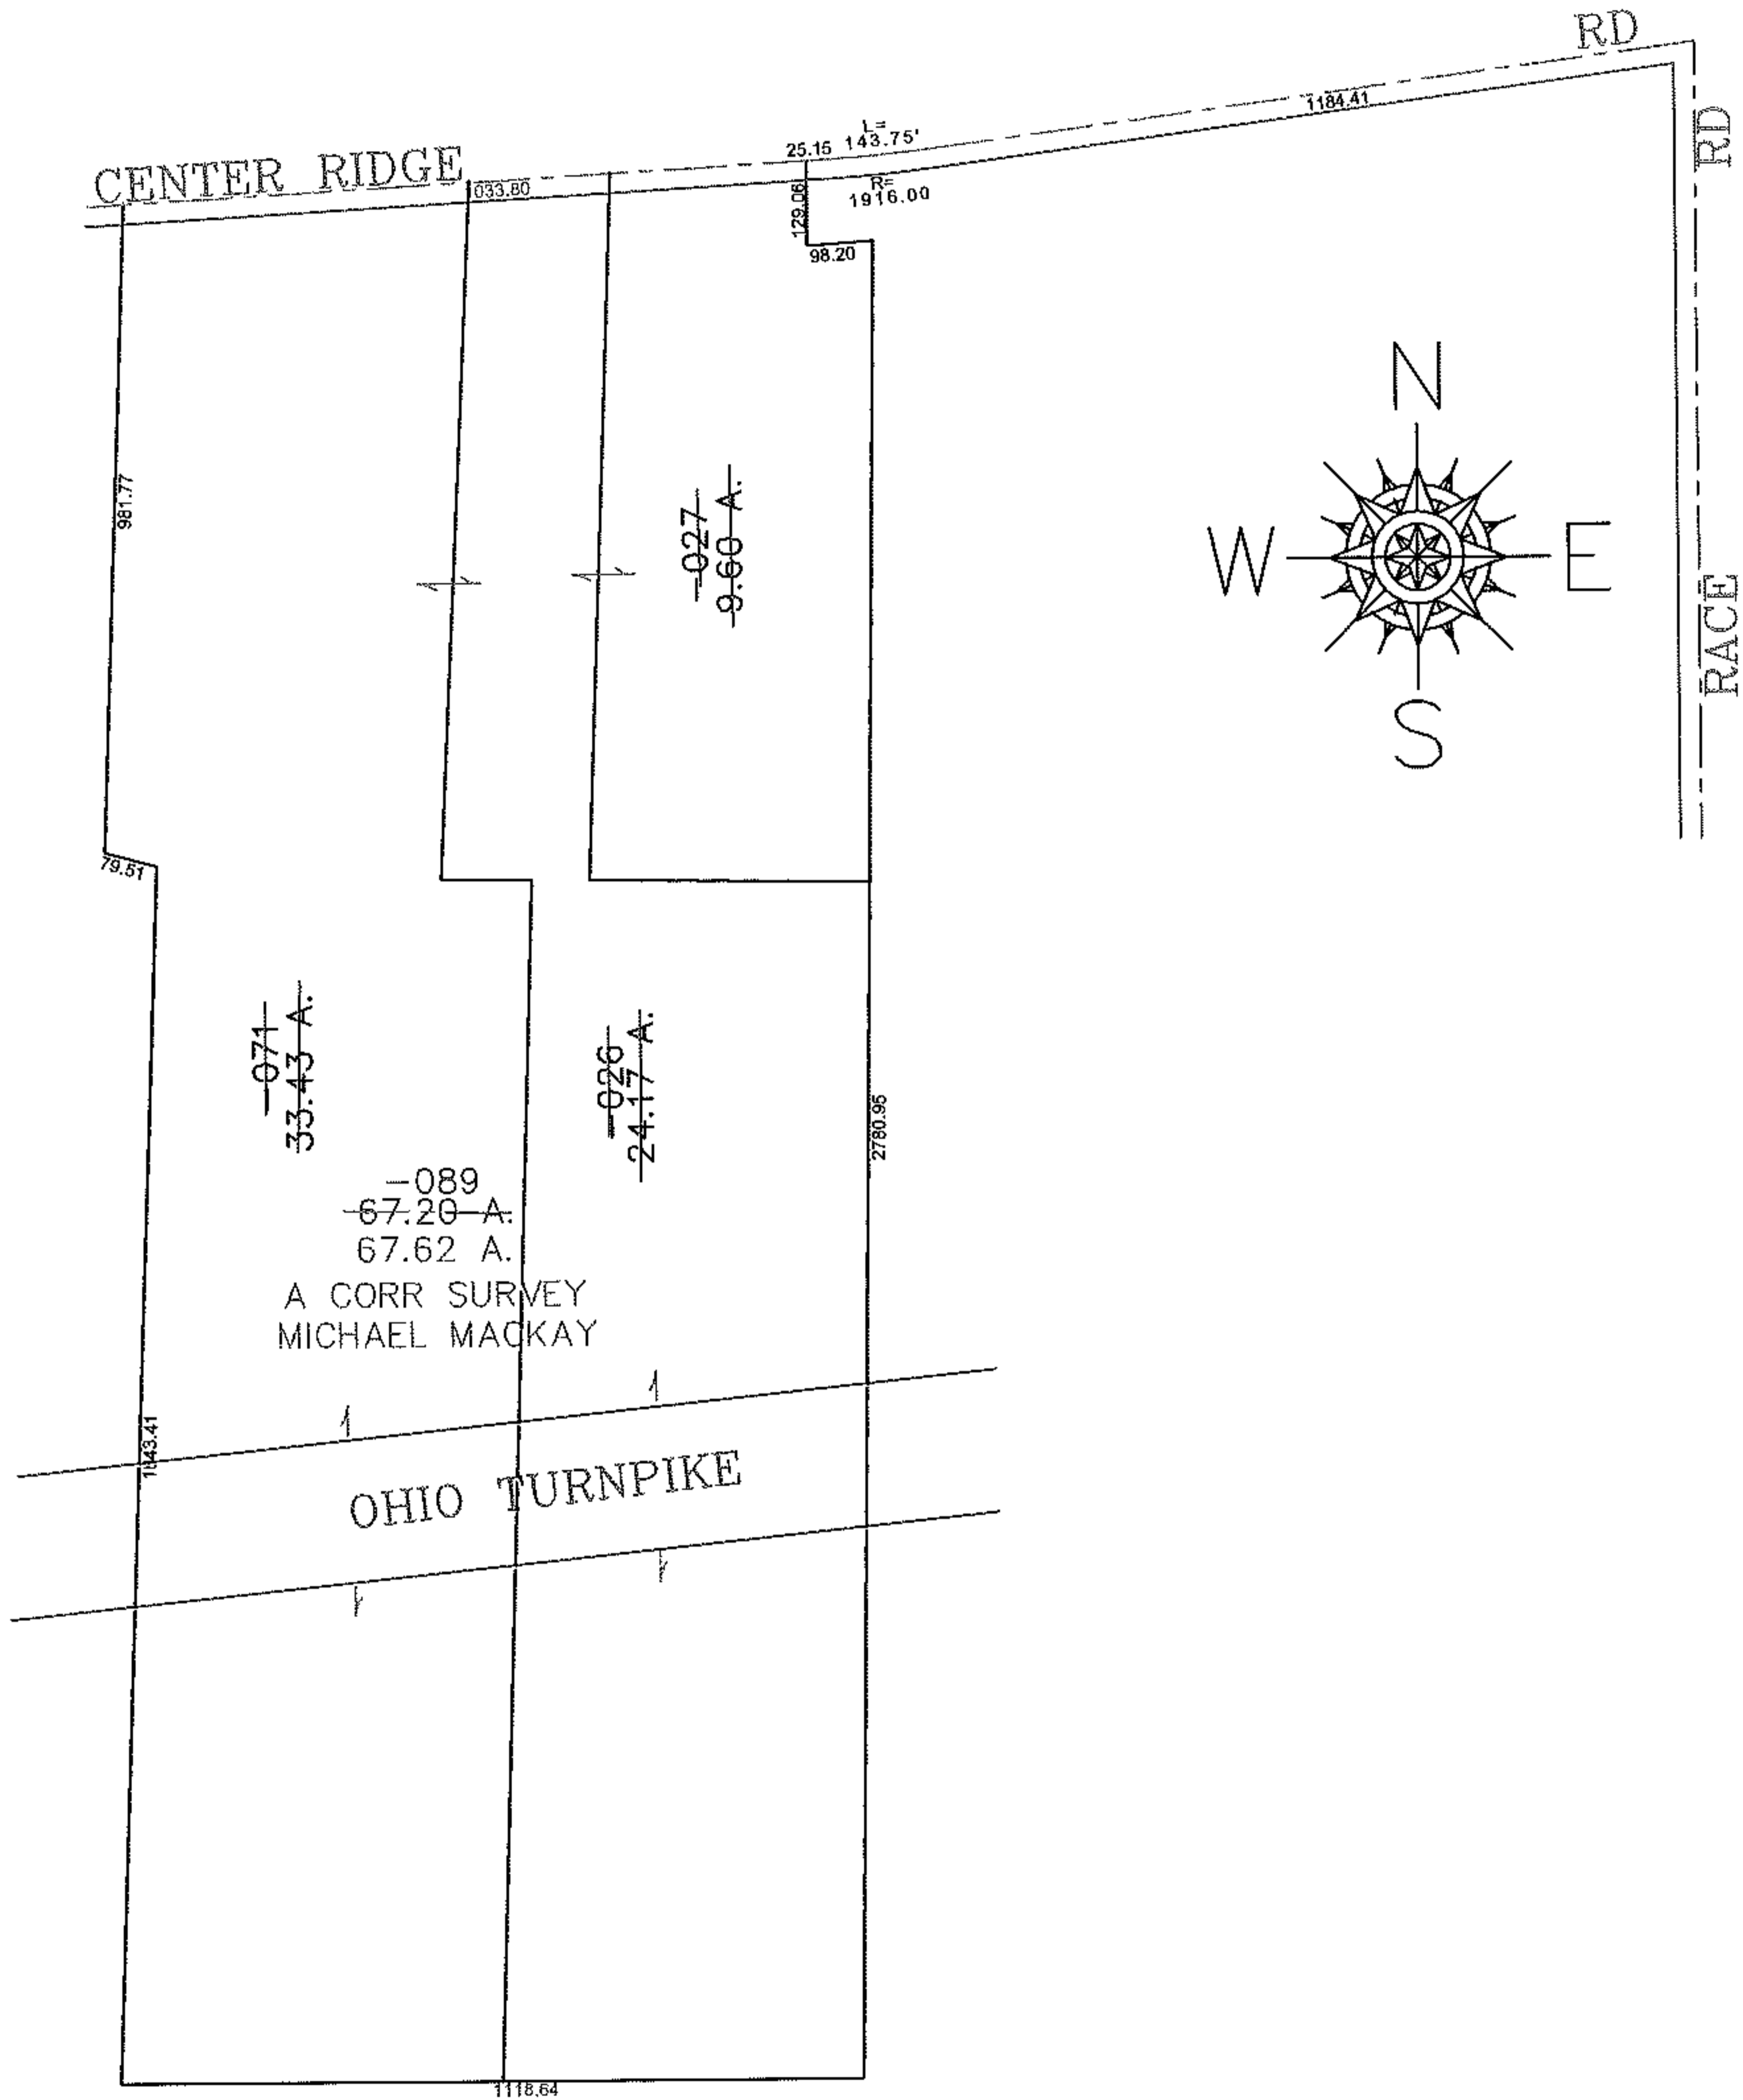

PARENT PARCEL: 07-00-039-000-071, -026, -027

CHILD PARCEL: 07-00-039-000-089

STARTING POINT: CENTERLINE OF CENTER RIDGE RD & RACE RD

12-03028

SPLITS/DEEDS PROCESSED

LORAIN COUNTY TAX MAP DEPARTMENT
226 MIDDLE AVE. ELYRIA, OHIO

SURVEYED BY: MICHAEL MACKAY

CLOSURE: 0.00 : 10.000

MAP PAGE(S): 7-E

APPROVED BY: JAH DATE: 5/18/2012

SCALE: 1" = 400' PRIOR INSTRUMENT: DV 900/325