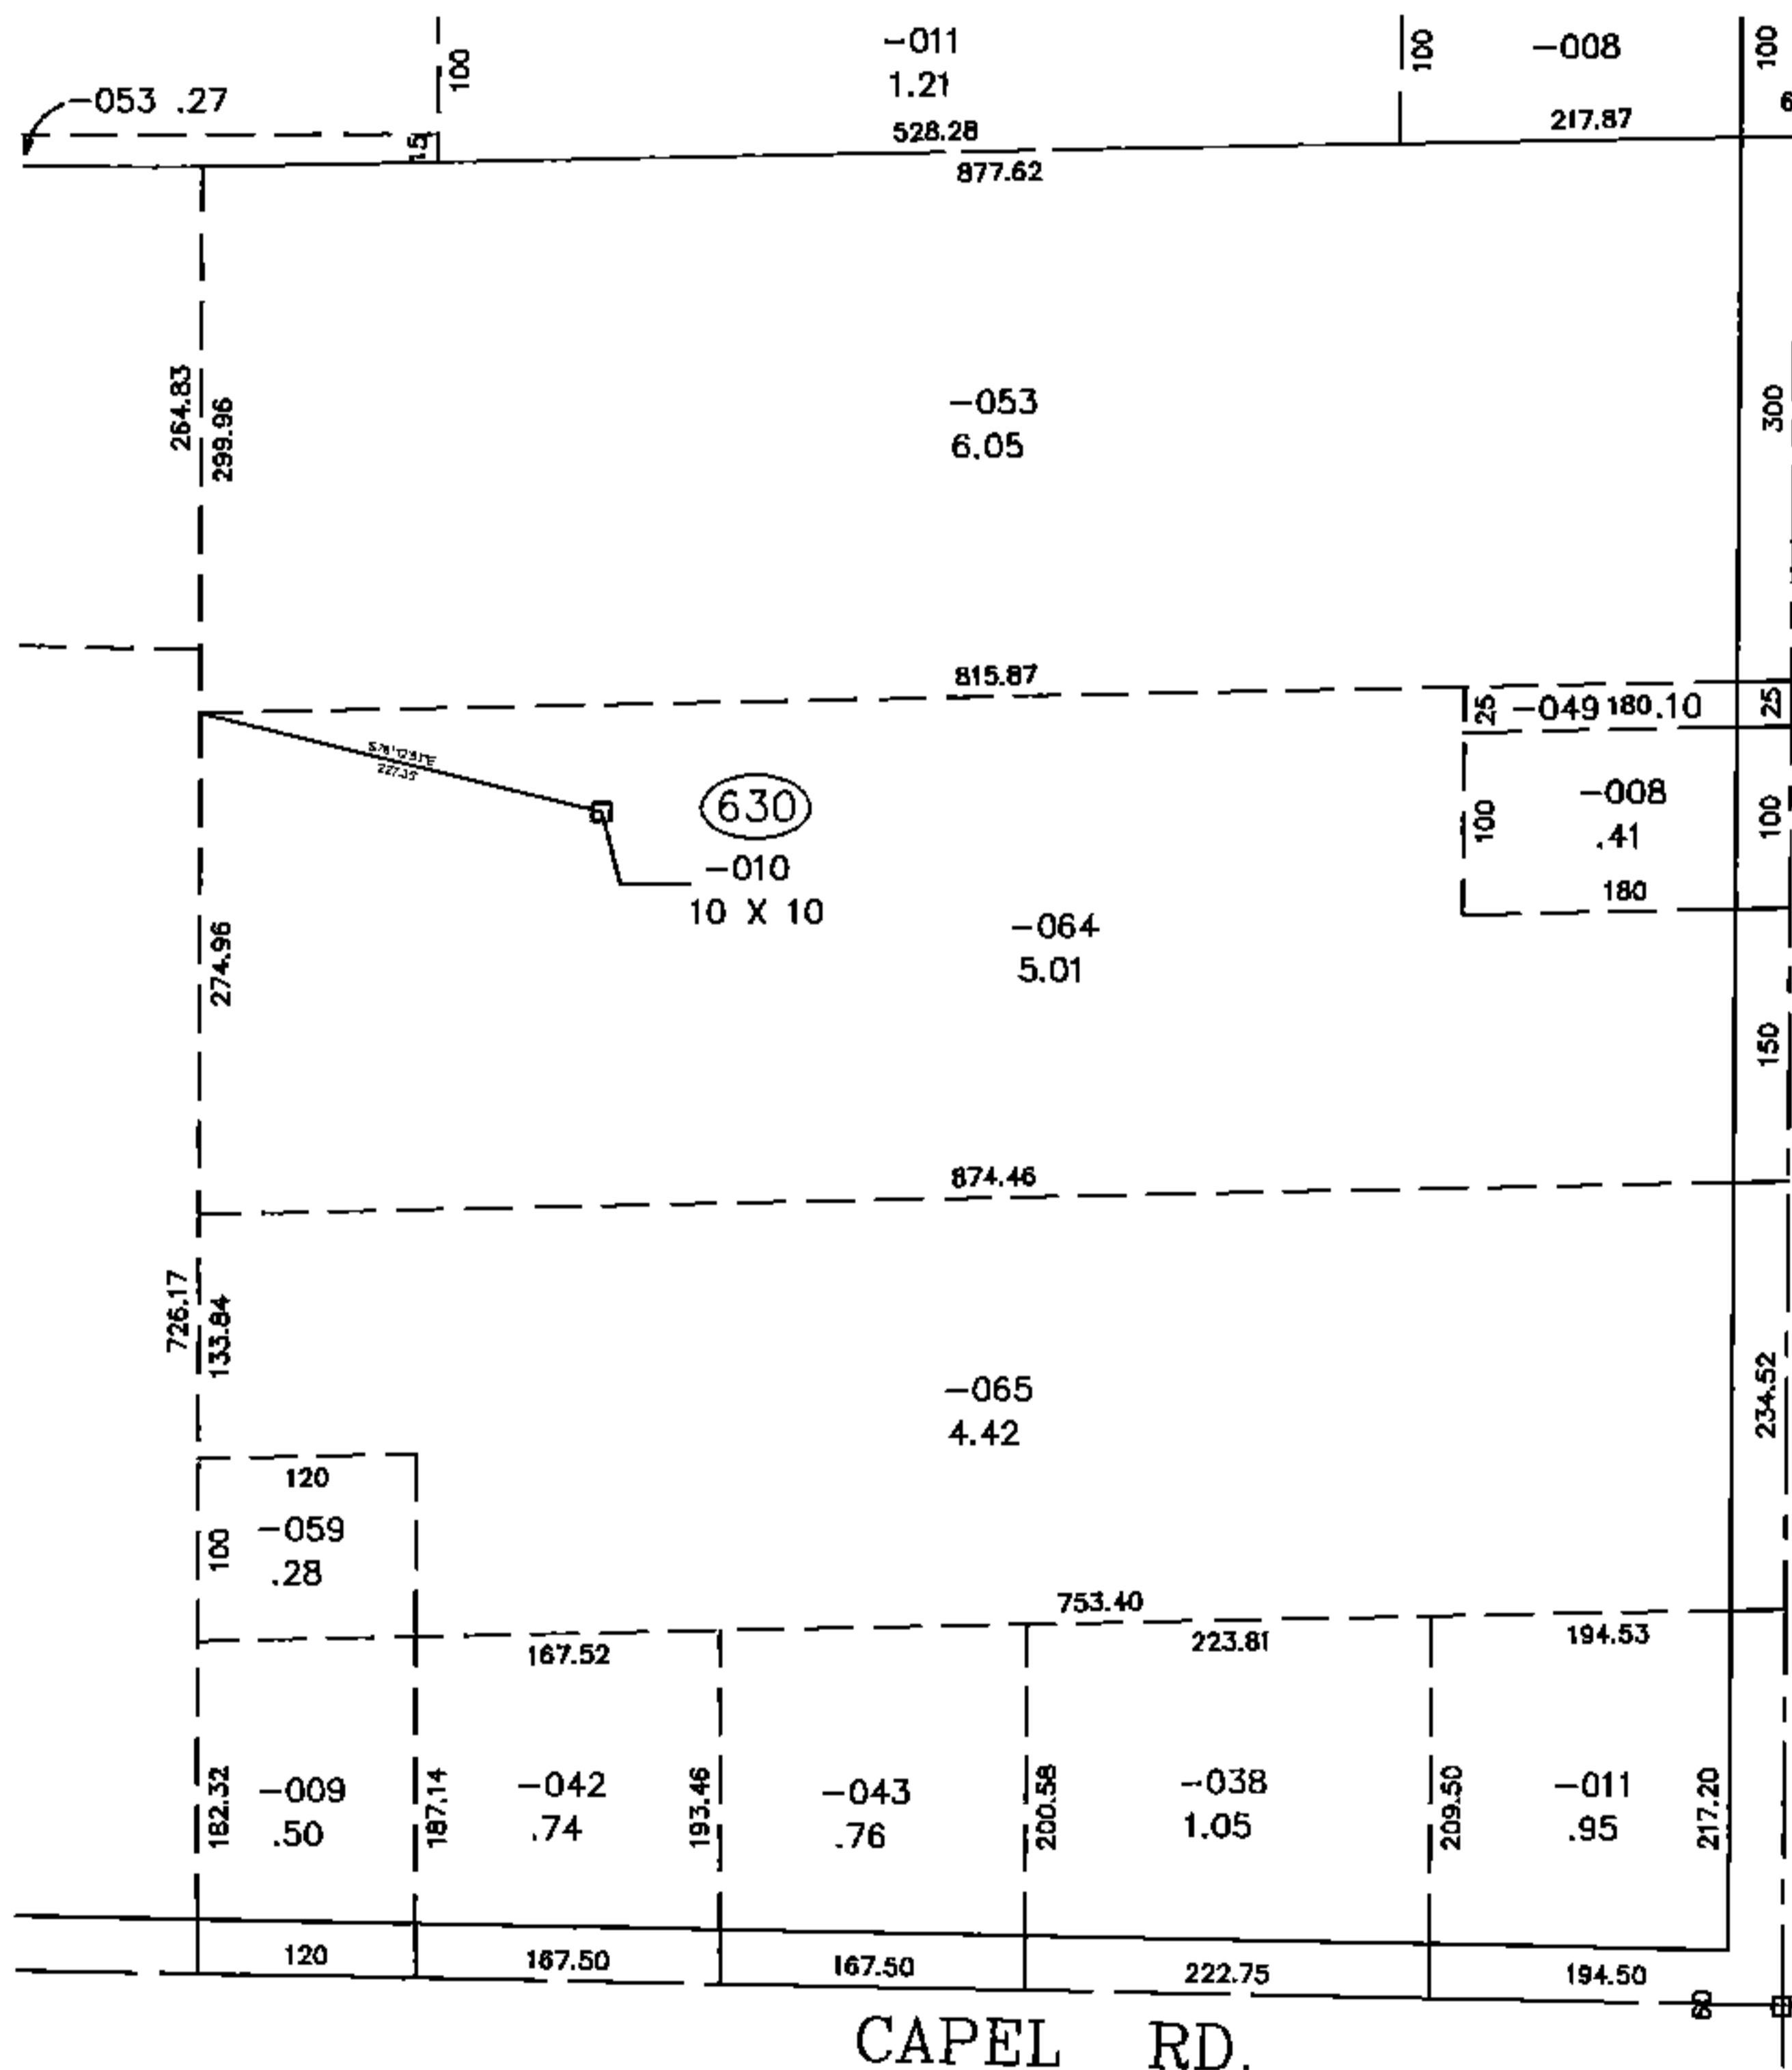

PARENT PARCEL: 11-00-084-000-064

CHILD PARCEL: 11-00-084-630-010

STARTING POINT: XXXXXX

14-03028-G

ADD TO DUPLICATE

11-00-084-630-010

10 X 10

API# 3409320415

DURKEE RD.

CAPEL RD.

SPLITS/DEEDS PROCESSED

LORAIN COUNTY TAX MAP DEPARTMENT
226 MIDDLE AVE. ELYRIA, OHIO

SURVEYED BY: NA

CLOSURE: NA

MAP PAGE(S): 11-00-084

APPROVED BY: TJS DATE: 10/3/14

SCALE: 1" = 200 PRIOR INSTRUMENT: DV XXXX/XXX